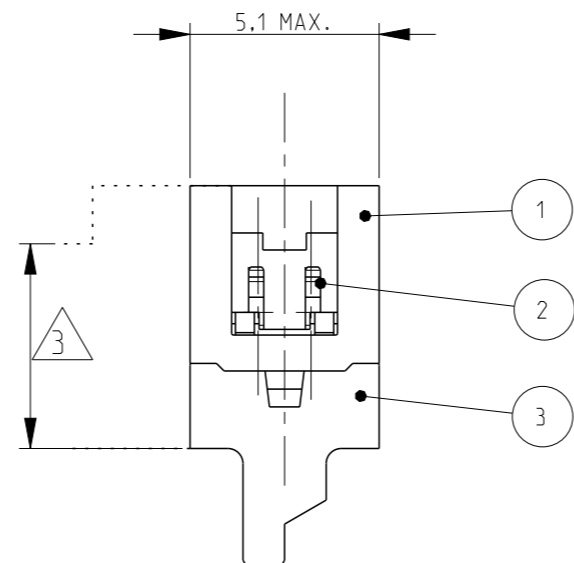

PART NUMBER BOX PACKAGING	PART NUMBER REEL PACKAGING	NO OF POS "n"	DIMENSION "A" MAX
7-215083-4	215083-4	4	8.6
7-215083-6	215083-6	6	11.1
7-215083-8	215083-8	8	13.6
8-215083-0	1-215083-0	10	16.2
8-215083-2	1-215083-2	12	18.7
8-215083-4	1-215083-4	14	21.3
8-215083-6	1-215083-6	16	23.8
8-215083-8	1-215083-8	18	26.3
9-215083-0	2-215083-0	20	28.9
9-215083-4	2-215083-4	24	34.0

- NOTES:
- SHOWN IS A 10 POSITION CONNECTOR
 - FOR FLAT RIBBON CABLE REQUIREMENTS. SEE APPLICATION SPEC 114-19016.
 - CONNECTOR-HEIGHT AFTER CABLE TERMINATION 5.1 mm AVERAGE. DEPENDING ON PROCESSING. SEE APPLICATION SPEC 114-19016.

THIS DRAWING IS A CONTROLLED DOCUMENT.

DIMENSIONS: mm	TOLERANCES UNLESS OTHERWISE SPECIFIED:	DWN P.V.Tongerren	TE Connectivity
	0 PLC ±	CHK H SPSELDE 24-08-01	 Micro-MaTch MALE-ON-WIRE CONNECTOR
	1 PLC ±	APVD H SPSELDE 24-08-01	
	2 PLC ±	PRODUCT SPEC 108-19052	
	3 PLC ±	APPLICATION SPEC 114-19016	
MATERIAL SEE TABLE	FINISH SEE TABLE	WEIGHT -	Customer Drawing
	4 PLC ±	SIZE A3	CAGE CODE 00779
	ANGLES ±	DRAWING NO C-215083	RESTRICTED TO -
		SCALE 5:1	SHEET 1 OF 1
			REV V2