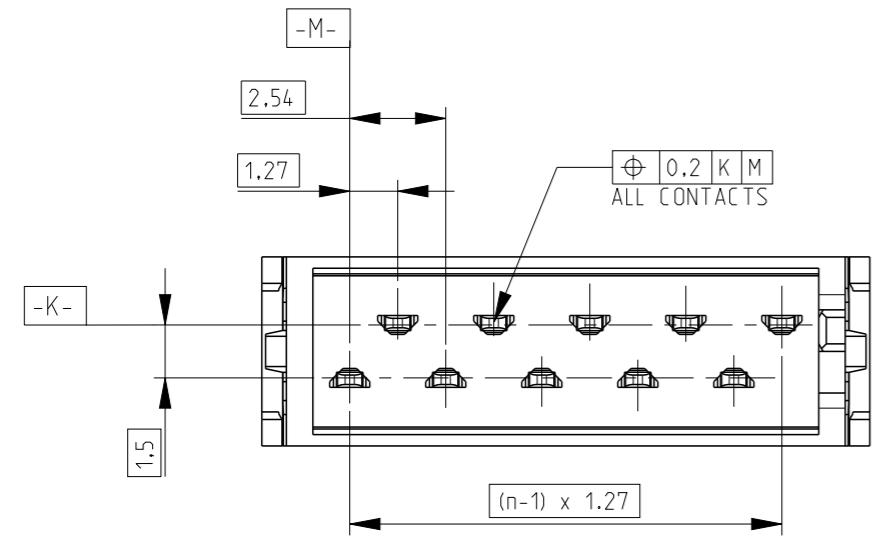

PART NUMBER BOX PACKAGING	PART NUMBER REEL PACKAGING	NO OF POS "n"	DIMENSION "A" MAX
7-215083-4	215083-4	4	8.6
7-215083-6	215083-6	6	11.1
7-215083-8	215083-8	8	13.6
8-215083-0	1-215083-0	10	16.2
8-215083-2	1-215083-2	12	18.7
8-215083-4	1-215083-4	14	21.3
8-215083-6	1-215083-6	16	23.8
8-215083-8	1-215083-8	18	26.3
9-215083-0	2-215083-0	20	28.9
9-215083-4	2-215083-4	24	34.0

- NOTES:
- SHOWN IS A 10 POSITION CONNECTOR
 - FOR FLAT RIBBON CABLE REQUIREMENTS. SEE APPLICATION SPEC 114-19016.
 - CONNECTOR-HEIGHT AFTER CABLE TERMINATION 5.1 mm AVERAGE. DEPENDING ON PROCESSING. SEE APPLICATION SPEC 114-19016.

THIS DRAWING IS A CONTROLLED DOCUMENT.

DIMENSIONS: mm	TOLERANCES UNLESS OTHERWISE SPECIFIED:	DWN P.V.Tongerren	TE Connectivity
	0 PLC ±	CHK H SPSELDE 24-08-01	 Micro-MaTch MALE-ON-WIRE CONNECTOR
	1 PLC ±	APVD H SPSELDE 24-08-01	
	2 PLC ±	PRODUCT SPEC 108-19052	
	3 PLC ±	APPLICATION SPEC 114-19016	
MATERIAL SEE TABLE	FINISH SEE TABLE	WEIGHT -	Customer Drawing
	4 PLC ±	SIZE A3	CAGE CODE 00779
	ANGLES ±	DRAWING NO C-215083	RESTRICTED TO -
		SCALE 5:1	SHEET 1 OF 1
			REV V2