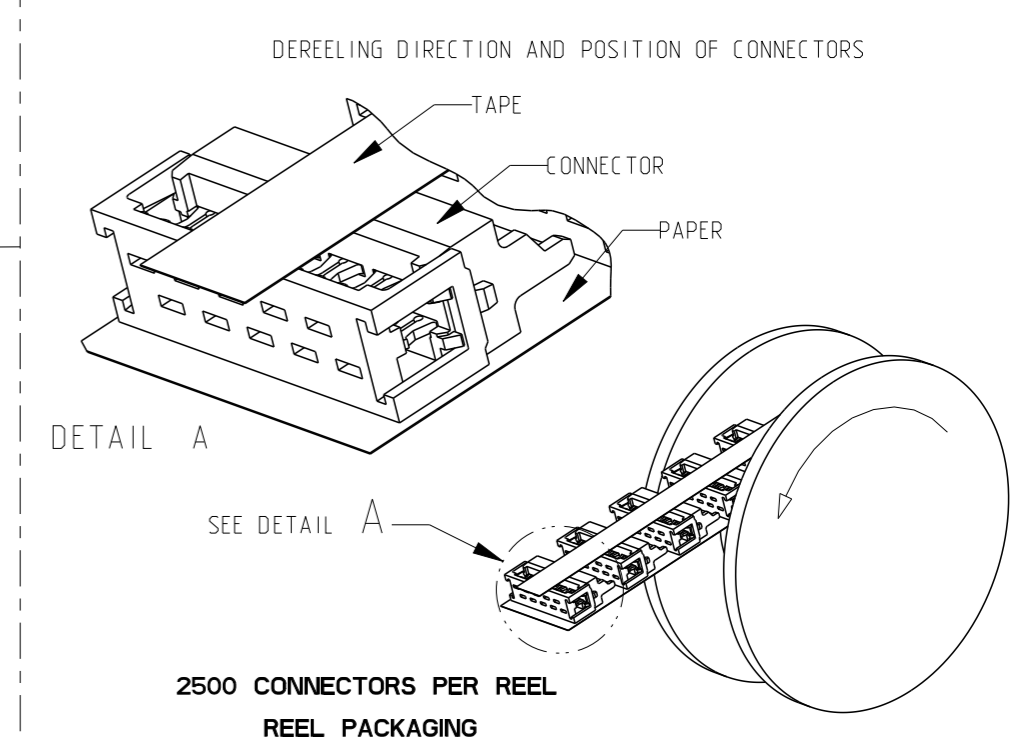

PART NUMBER BOX PACKAGING	PART NUMBER REEL PACKAGING	NO OF POS "n"	DIMENSION "A" MAX
7-215083-4	215083-4	4	8.6
7-215083-6	215083-6	6	11.1
7-215083-8	215083-8	8	13.6
8-215083-0	1-215083-0	10	16.2
8-215083-2	1-215083-2	12	18.7
8-215083-4	1-215083-4	14	21.3
8-215083-6	1-215083-6	16	23.8
8-215083-8	1-215083-8	18	26.3
9-215083-0	2-215083-0	20	28.9
9-215083-4	2-215083-4	24	34.0

DETAIL A

2500 CONNECTORS PER REEL REEL PACKAGING

FINISH	MATERIAL	DESCRIPTION	ITEM
--	GLASS FILLED POLYESTER (RED)	HOUSING	3
TIN OVER NICKEL PLATING	PHOSPHOR BRONZE	MALE CONTACT	2
--	GLASS FILLED POLYESTER (RED)	COVER	1

- NOTES:
- SHOWN IS A 10 POSITION CONNECTOR
 - FOR FLAT RIBBON CABLE REQUIREMENTS. SEE APPLICATION SPEC 114-19016.
 - CONNECTOR-HEIGHT AFTER CABLE TERMINATION 5.1 mm AVERAGE. DEPENDING ON PROCESSING. SEE APPLICATION SPEC 114-19016.

THIS DRAWING IS A CONTROLLED DOCUMENT.

DIMENSIONS: mm	TOLERANCES UNLESS OTHERWISE SPECIFIED:	DWN P.V.Tongerren	TE Connectivity
	0 PLC ±	CHK H SPSELDE 24-08-01	 Micro-MaTch MALE-ON-WIRE CONNECTOR
	1 PLC ±	APVD H SPSELDE 24-08-01	
	2 PLC ±	PRODUCT SPEC 108-19052	
	3 PLC ±	APPLICATION SPEC 114-19016	
MATERIAL SEE TABLE	FINISH SEE TABLE	WEIGHT -	Customer Drawing
	4 PLC ±	SIZE A3	CAGE CODE 00779
	ANGLES ±	DRAWING NO C-215083	RESTRICTED TO -
		SCALE 5:1	SHEET 1 OF 1
			REV V2