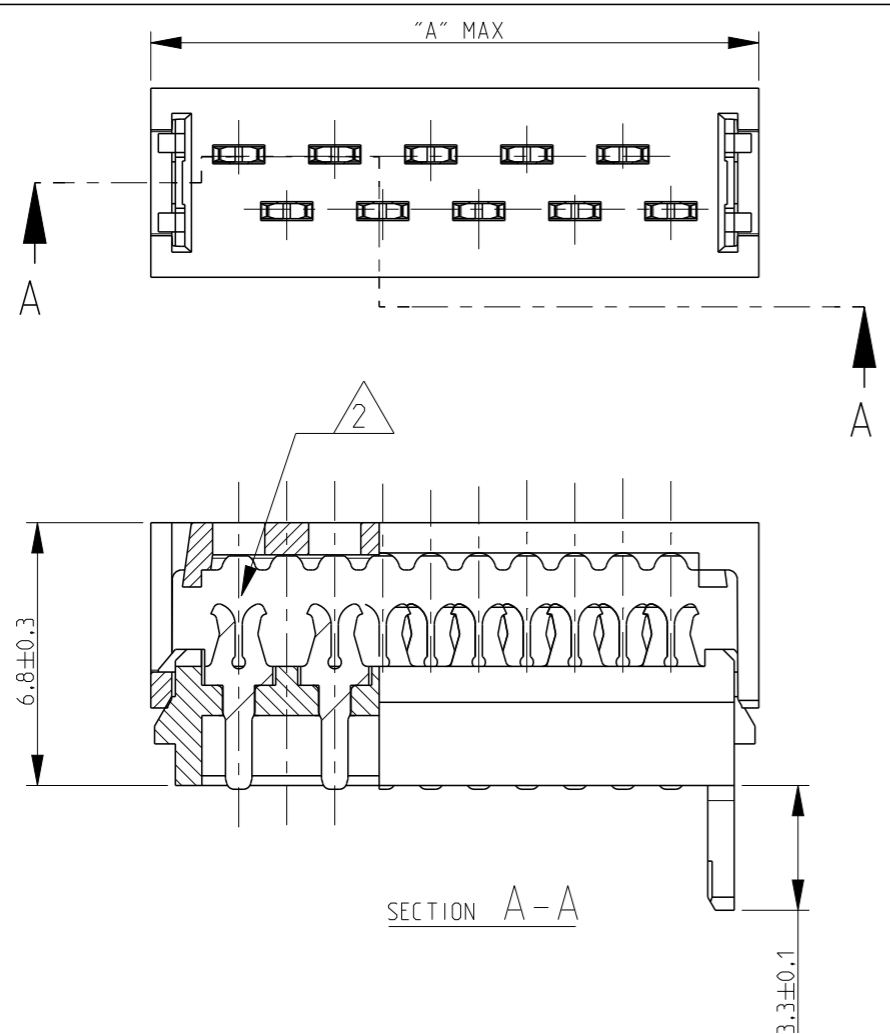

PART NUMBER BOX PACKAGING	PART NUMBER REEL PACKAGING	NO OF POS "n"	DIMENSION "A" MAX
7-215083-4	215083-4	4	8.6
7-215083-6	215083-6	6	11.1
7-215083-8	215083-8	8	13.6
8-215083-0	1-215083-0	10	16.2
8-215083-2	1-215083-2	12	18.7
8-215083-4	1-215083-4	14	21.3
8-215083-6	1-215083-6	16	23.8
8-215083-8	1-215083-8	18	26.3
9-215083-0	2-215083-0	20	28.9
9-215083-4	2-215083-4	24	34.0

DETAIL A

2500 CONNECTORS PER REEL REEL PACKAGING

FINISH	MATERIAL	DESCRIPTION	ITEM
--	GLASS FILLED POLYESTER (RED)	HOUSING	3
TIN OVER NICKEL PLATING	PHOSPHOR BRONZE	MALE CONTACT	2
--	GLASS FILLED POLYESTER (RED)	COVER	1

- NOTES:
- SHOWN IS A 10 POSITION CONNECTOR
 - FOR FLAT RIBBON CABLE REQUIREMENTS. SEE APPLICATION SPEC 114-19016.
 - CONNECTOR-HEIGHT AFTER CABLE TERMINATION 5.1 mm AVERAGE. DEPENDING ON PROCESSING. SEE APPLICATION SPEC 114-19016.

THIS DRAWING IS A CONTROLLED DOCUMENT.

DIMENSIONS: mm	TOLERANCES UNLESS OTHERWISE SPECIFIED:	DWN P.V.Tongerren	TE Connectivity
	0 PLC ±	CHK H SPSELDE 24-08-01	 Micro-MaTch MALE-ON-WIRE CONNECTOR
	1 PLC ±	APVD H SPSELDE 24-08-01	
	2 PLC ±	PRODUCT SPEC 108-19052	
	3 PLC ±	APPLICATION SPEC 114-19016	
MATERIAL SEE TABLE	FINISH SEE TABLE	WEIGHT -	Customer Drawing
	4 PLC ±	SIZE A3	CAGE CODE 00779
	ANGLES ±	DRAWING NO C-215083	RESTRICTED TO -
		SCALE 5:1	SHEET 1 OF 1
			REV V2