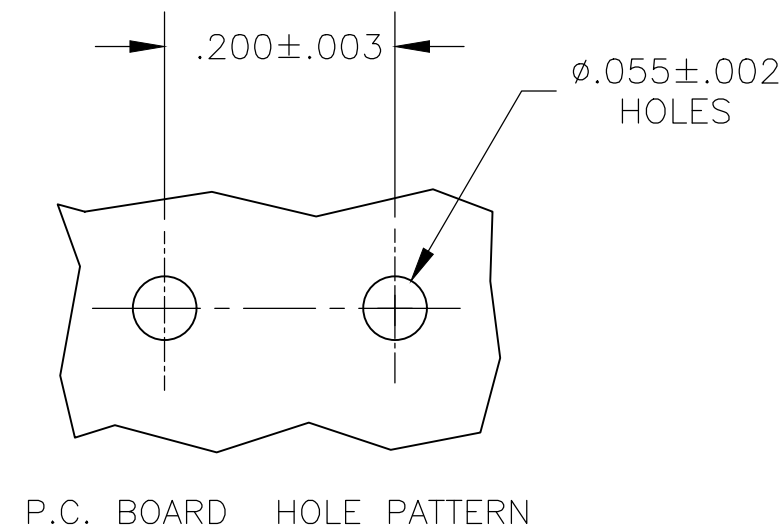

THIS DRAWING IS UNPUBLISHED.

RELEASED FOR PUBLICATION

ALL RIGHTS RESERVED.

© COPYRIGHT - By -

REVISIONS

P	LTR	DESCRIPTION	DATE	DWN	APVD
	F	REVISED PER ECO-19-000379	09JAN2019	RS	LB

- 1 CONTINUOUS STRIP ON REELS.
- 2 TIN PLATE .000150 MIN OVER .000100 MIN THK COPPER OR TIN PLATE .000150 MIN OVER .000050 MIN THK NICKEL.
- 3 LOOSE PIECE
- 4 BRASS
- 5 BRASS, SPECIAL HARD

1	5	1217124-3
3	4	1217124-2
1	4	1217124-1
PART FORM	MATERIAL	PART NO.

THIS DRAWING IS A CONTROLLED DOCUMENT.		DWN	JR RUTH	23MAR01	STE TE Connectivity		
DIMENSIONS: INCHES		CHK	MS FEHER	23MAR01			
TOLERANCES UNLESS OTHERWISE SPECIFIED:		APVD	N DEIBERT	23MAR01	PRODUCT SPEC -		
0 PLC ± -		APPLICATION SPEC					
1 PLC ± -		114-2115			CAGE CODE 00779		
2 PLC ± .010		WEIGHT					
3 PLC ± -		0.000000			RESTRICTED TO -		
4 PLC ± -		CUSTOMER DRAWING					
4 PLC ANGLES ± -		FINISH			SHEET 1 OF 1		
MATERIAL SEE TABLE		2					