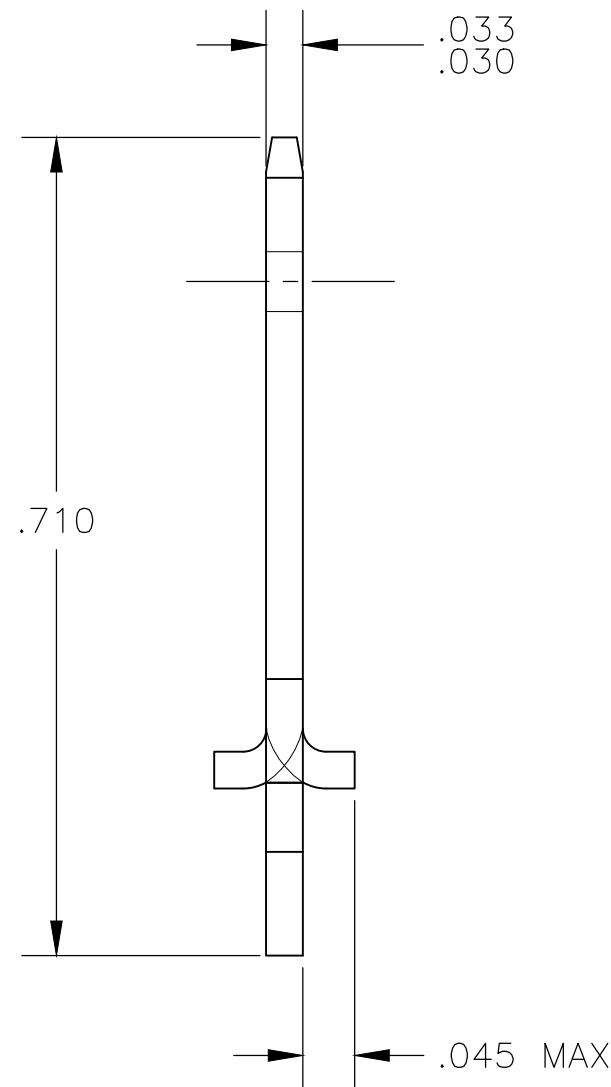

THIS DRAWING IS UNPUBLISHED.

RELEASED FOR PUBLICATION

ALL RIGHTS RESERVED.

© COPYRIGHT - By -

REVISIONS

P	LTR	DESCRIPTION	DATE	DWN	APVD
	F	REVISED PER ECO-19-000379	09JAN2019	RS	LB

- 1 CONTINUOUS STRIP ON REELS.
- 2 TIN PLATE .000150 MIN OVER .000100 MIN THK COPPER OR TIN PLATE .000150 MIN OVER .000050 MIN THK NICKEL.
- 3 LOOSE PIECE
- 4 BRASS
- 5 BRASS, SPECIAL HARD

1	5	1217124-3
3	4	1217124-2
1	4	1217124-1
PART FORM	MATERIAL	PART NO.

THIS DRAWING IS A CONTROLLED DOCUMENT.		DWN	JR RUTH	23MAR01	STE TE Connectivity		
DIMENSIONS: INCHES		CHK	MS FEHER	23MAR01			
TOLERANCES UNLESS OTHERWISE SPECIFIED:		APVD	N DEIBERT	23MAR01	PRODUCT SPEC -		
0 PLC ± -		APPLICATION SPEC					
1 PLC ± -		114-2115			CAGE CODE 00779		
2 PLC ± .010		WEIGHT					
3 PLC ± -		0.000000			RESTRICTED TO -		
4 PLC ± -		CUSTOMER DRAWING					
4 PLC ANGLES ± -		FINISH			SHEET 1 OF 1		
MATERIAL SEE TABLE		2					