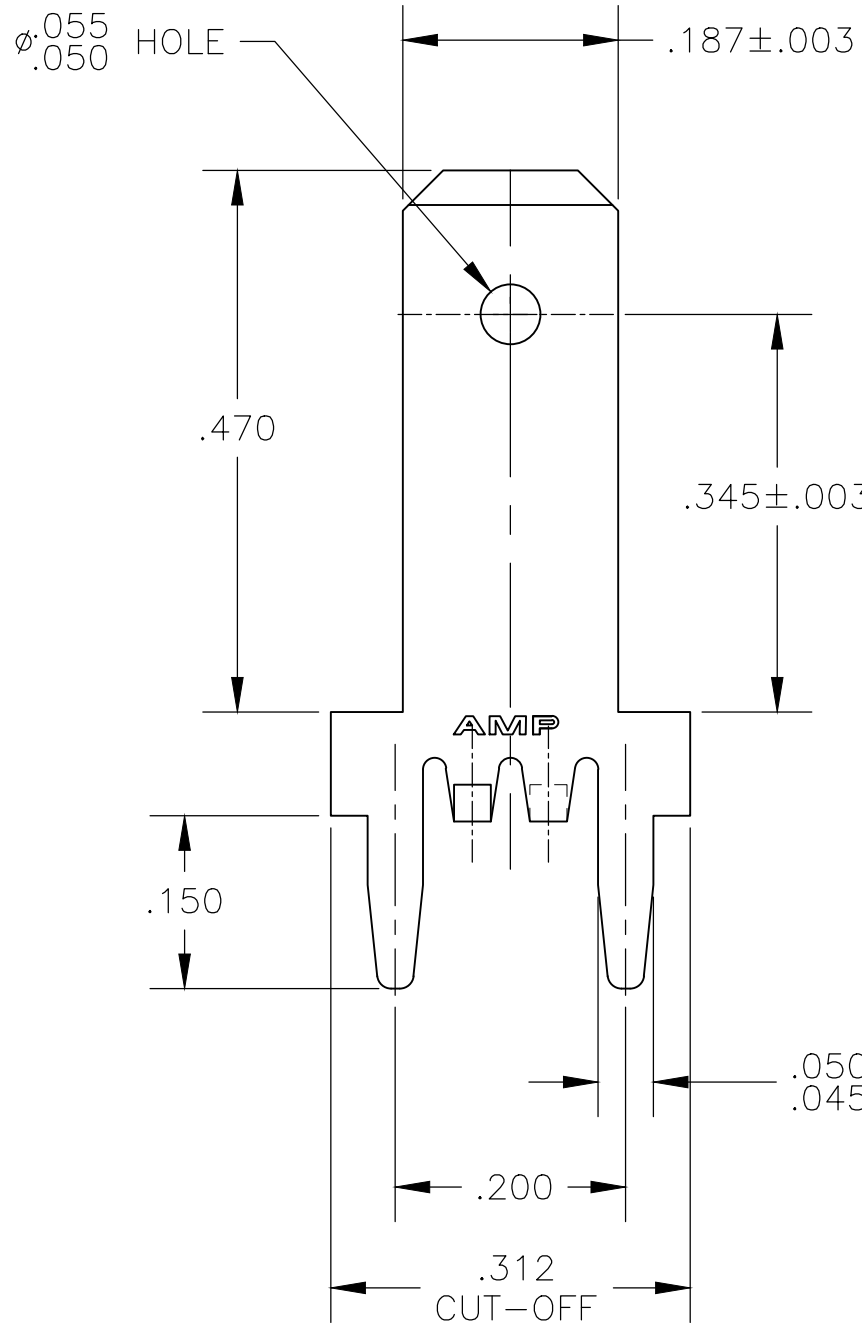

THIS DRAWING IS UNPUBLISHED.

RELEASED FOR PUBLICATION

ALL RIGHTS RESERVED.

© COPYRIGHT - By -

REVISIONS

P	LTR	DESCRIPTION	DATE	DWN	APVD
	F	REVISED PER ECO-19-000379	09JAN2019	RS	LB

- 1 CONTINUOUS STRIP ON REELS.
- 2 TIN PLATE .000150 MIN OVER .000100 MIN THK COPPER OR TIN PLATE .000150 MIN OVER .000050 MIN THK NICKEL.
- 3 LOOSE PIECE
- 4 BRASS
- 5 BRASS, SPECIAL HARD

1	5	1217124-3
3	4	1217124-2
1	4	1217124-1
PART FORM	MATERIAL	PART NO.

THIS DRAWING IS A CONTROLLED DOCUMENT.		DWN	JR RUTH	23MAR01	STE TE Connectivity		
DIMENSIONS: INCHES		CHK	MS FEHER	23MAR01			
TOLERANCES UNLESS OTHERWISE SPECIFIED:		APVD	N DEIBERT	23MAR01	PRODUCT SPEC -		
0 PLC ± -		APPLICATION SPEC					
1 PLC ± -		114-2115			CAGE CODE 00779		
2 PLC ± .010		WEIGHT					
3 PLC ± -		0.000000			RESTRICTED TO -		
4 PLC ± -		CUSTOMER DRAWING					
4 PLC ANGLES ± -		FINISH			SHEET 1 OF 1		
MATERIAL SEE TABLE		2					