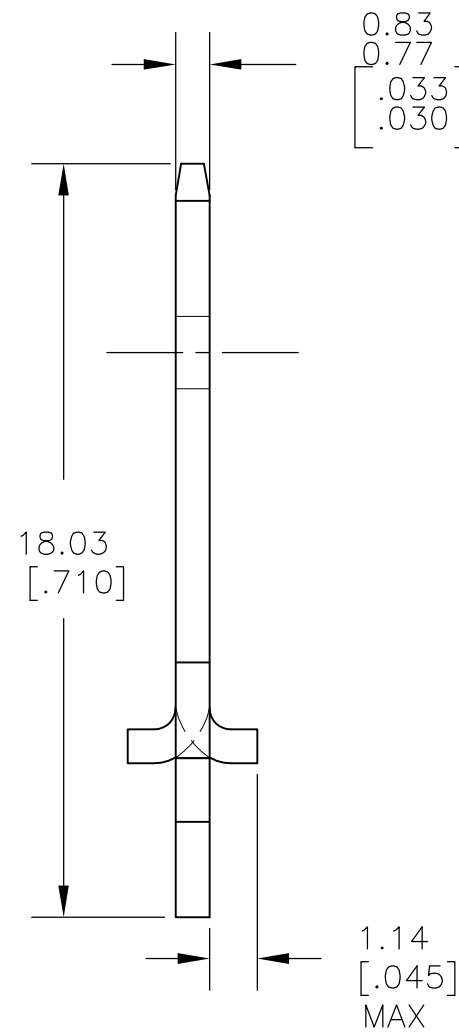

1 CONTINUOUS STRIP ON REELS.
 2 TIN PLATE 0.00381 [.000150] MIN OVER 0.00254 [.000100] MIN THK COPPER.

1217125-1
 PART NO.

THIS DRAWING IS A CONTROLLED DOCUMENT.		DWN	JR RUTH	23MAR01	 TE Connectivity NAME TAB, FASTON, P.C.BOARD 6.35 [.250]	RESTRICTED TO				
DIMENSIONS: mm[INCHES]		CHK	MS FEHER	23MAR01		SIZE	CAGE CODE	DRAWING NO		
TOLERANCES UNLESS OTHERWISE SPECIFIED:		APVD	N DEIBERT	23MAR01					A3	00779
0 PLC ± - 1 PLC ± - 2 PLC ± 0.25 [.010] 3 PLC ± - 4 PLC ± - ANGLES ± -		PRODUCT SPEC	-	WEIGHT		-	SCALE	6:1		
MATERIAL	BRASS	FINISH			CUSTOMER DRAWING		SHEET	1 of 1	REV	D