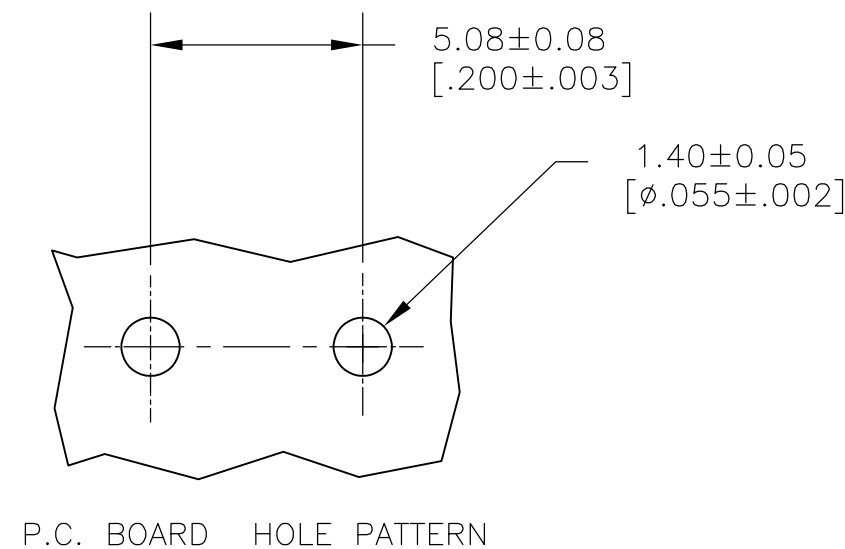

1 CONTINUOUS STRIP ON REELS.
 2 TIN PLATE 0.00381 [.000150] MIN OVER 0.00254 [.000100] MIN THK COPPER.

1217125-1
 PART NO.

THIS DRAWING IS A CONTROLLED DOCUMENT.		DWN	JR RUTH	23MAR01	 TE Connectivity NAME TAB, FASTON, P.C.BOARD 6.35 [.250]	RESTRICTED TO				
DIMENSIONS: mm[INCHES]		CHK	MS FEHER	23MAR01		SIZE	CAGE CODE	DRAWING NO		
TOLERANCES UNLESS OTHERWISE SPECIFIED:		APVD	N DEIBERT	23MAR01					A3	00779
0 PLC ± - 1 PLC ± - 2 PLC ± 0.25 [.010] 3 PLC ± - 4 PLC ± - ANGLES ± -		PRODUCT SPEC	-	WEIGHT		-	SCALE	6:1		
MATERIAL	BRASS	FINISH			CUSTOMER DRAWING		SHEET	1 of 1	REV	D