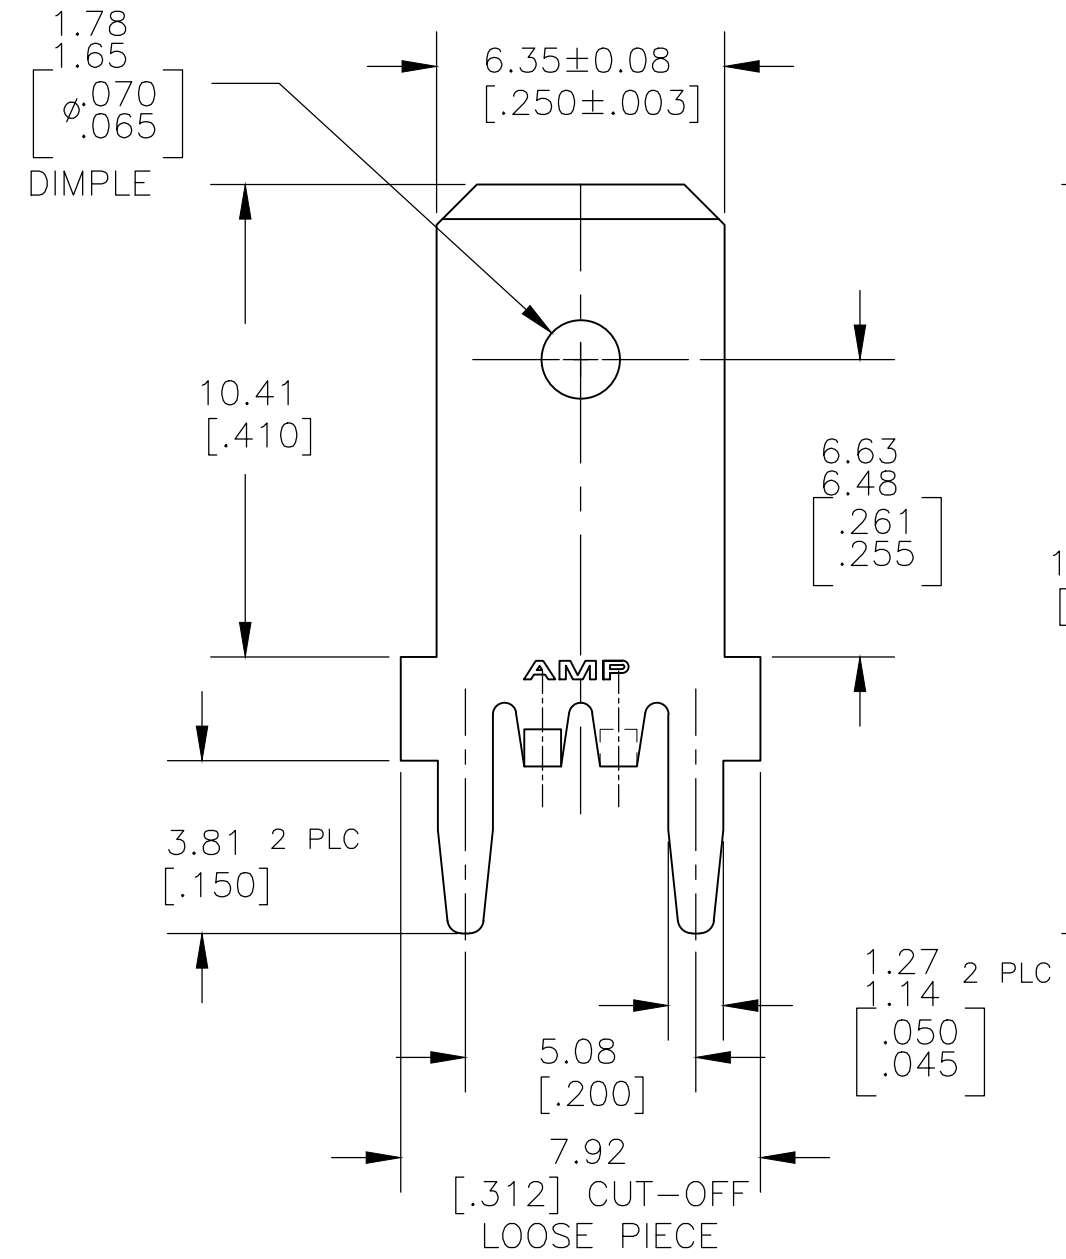

THIS DRAWING IS UNPUBLISHED. RELEASED FOR PUBLICATION
 © COPYRIGHT - By - ALL RIGHTS RESERVED.

REVISIONS					
P	LTR	DESCRIPTION	DATE	DWN	APVD
	E3	REVISED PER ECR-18-017165	16NOV2018	BDA	LB

- 1 CONTINUOUS STRIP ON REELS.
- 2 TIN PLATE 0.00381 [.000150] MIN OVER 0.00254 [.000100] MIN THK COPPER OR TIN PLATE 0.00381 [.000150] MIN OVER 0.00127 [.000050] MIN THK NICKEL.
- 3 LOOSE PIECE.
- 4 BRASS
- 5 BRASS, SPECIAL HARD

1	5	1217126-4
3	4	1217126-2
1	4	1217126-1
PART FORM	MATERIAL	PART NO.

THIS DRAWING IS A CONTROLLED DOCUMENT.		DWN JR RUTH 28MAR01	STE TE Connectivity		
DIMENSIONS: INCHES		CHK MS FEHER 28MAR01			
TOLERANCES UNLESS OTHERWISE SPECIFIED:		APVD N DEIBERT 28MAR01	PRODUCT SPEC -		
0 PLC ± -		APPLICATION SPEC 114-2115		SIZE A3	CAGE CODE 00779
1 PLC ± -		WEIGHT		DRAWING NO C-1217126	RESTRICTED TO -
2 PLC ± 0.25 [.010]		CUSTOMER DRAWING		SCALE 6:1	SHEET 1 OF 1
3 PLC ± -		FINISH 2		REV E3	
4 PLC ± -		MATERIAL SEE TABLE			
ANGLES ± -					