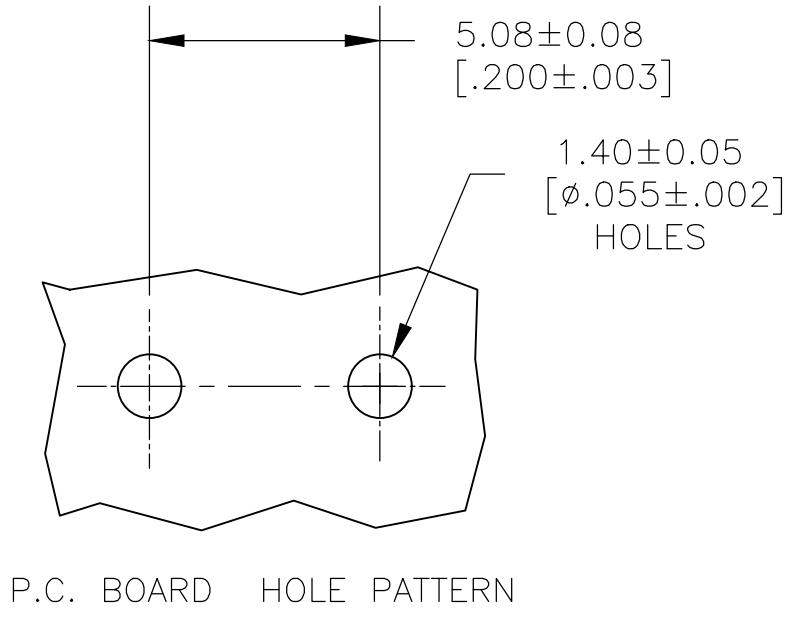

THIS DRAWING IS UNPUBLISHED. RELEASED FOR PUBLICATION
 © COPYRIGHT - By - ALL RIGHTS RESERVED.

REVISIONS					
P	LTR	DESCRIPTION	DATE	DWN	APVD
	E3	REVISED PER ECR-18-017165	16NOV2018	BDA	LB

- 1 CONTINUOUS STRIP ON REELS.
- 2 TIN PLATE 0.00381 [.000150] MIN OVER 0.00254 [.000100] MIN THK COPPER OR TIN PLATE 0.00381 [.000150] MIN OVER 0.00127 [.000050] MIN THK NICKEL.
- 3 LOOSE PIECE.
- 4 BRASS
- 5 BRASS, SPECIAL HARD

1	5	1217126-4
3	4	1217126-2
1	4	1217126-1
PART FORM	MATERIAL	PART NO.

THIS DRAWING IS A CONTROLLED DOCUMENT.		DWN JR RUTH 28MAR01	STE TE Connectivity		
DIMENSIONS: INCHES		CHK MS FEHER 28MAR01			
TOLERANCES UNLESS OTHERWISE SPECIFIED:		APVD N DEIBERT 28MAR01	PRODUCT SPEC -		
0 PLC ± -		APPLICATION SPEC 114-2115		SIZE A3	CAGE CODE 00779
1 PLC ± -		WEIGHT		DRAWING NO C-1217126	RESTRICTED TO -
2 PLC ± 0.25 [.010]		CUSTOMER DRAWING		SCALE 6:1	SHEET 1 OF 1
3 PLC ± -		FINISH 2		REV E3	
4 PLC ± -		MATERIAL SEE TABLE			
ANGLES ± -					