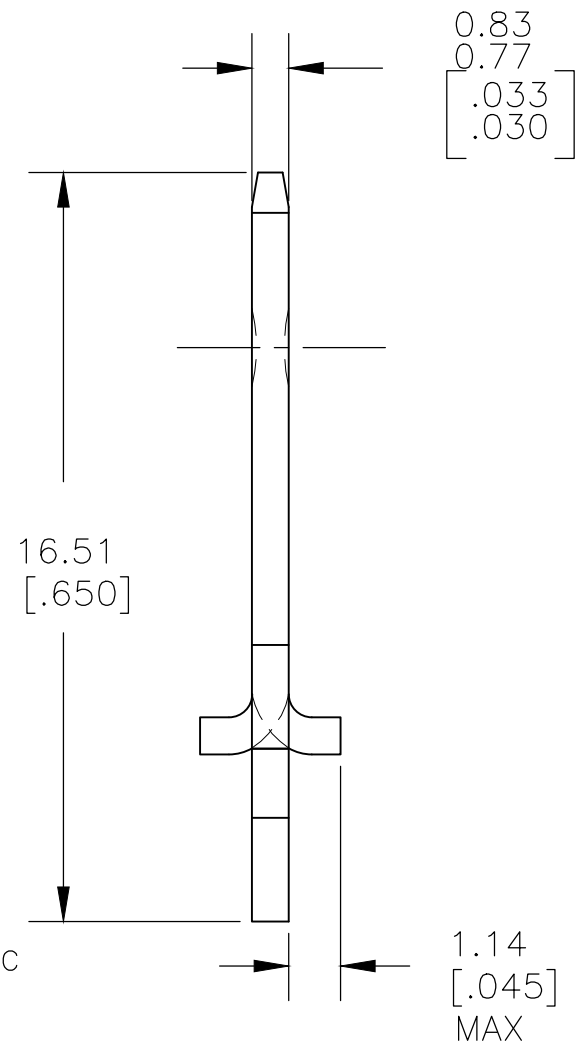

THIS DRAWING IS UNPUBLISHED. RELEASED FOR PUBLICATION
 © COPYRIGHT - By - ALL RIGHTS RESERVED.

REVISIONS					
P	LTR	DESCRIPTION	DATE	DWN	APVD
	E3	REVISED PER ECR-18-017165	16NOV2018	BDA	LB

- 1 CONTINUOUS STRIP ON REELS.
- 2 TIN PLATE 0.00381 [.000150] MIN OVER 0.00254 [.000100] MIN THK COPPER OR TIN PLATE 0.00381 [.000150] MIN OVER 0.00127 [.000050] MIN THK NICKEL.
- 3 LOOSE PIECE.
- 4 BRASS
- 5 BRASS, SPECIAL HARD

1	5	1217126-4
3	4	1217126-2
1	4	1217126-1
PART FORM	MATERIAL	PART NO.

THIS DRAWING IS A CONTROLLED DOCUMENT.		DWN JR RUTH 28MAR01	STE TE Connectivity		
DIMENSIONS: INCHES		CHK MS FEHER 28MAR01			
TOLERANCES UNLESS OTHERWISE SPECIFIED:		APVD N DEIBERT 28MAR01	PRODUCT SPEC -		
0 PLC ± -		APPLICATION SPEC 114-2115		SIZE A3	CAGE CODE 00779
1 PLC ± -		WEIGHT		DRAWING NO C-1217126	RESTRICTED TO -
2 PLC ± 0.25 [.010]		CUSTOMER DRAWING		SCALE 6:1	SHEET 1 OF 1
3 PLC ± -		FINISH 2		REV E3	
4 PLC ± -		MATERIAL SEE TABLE			
ANGLES ± -					