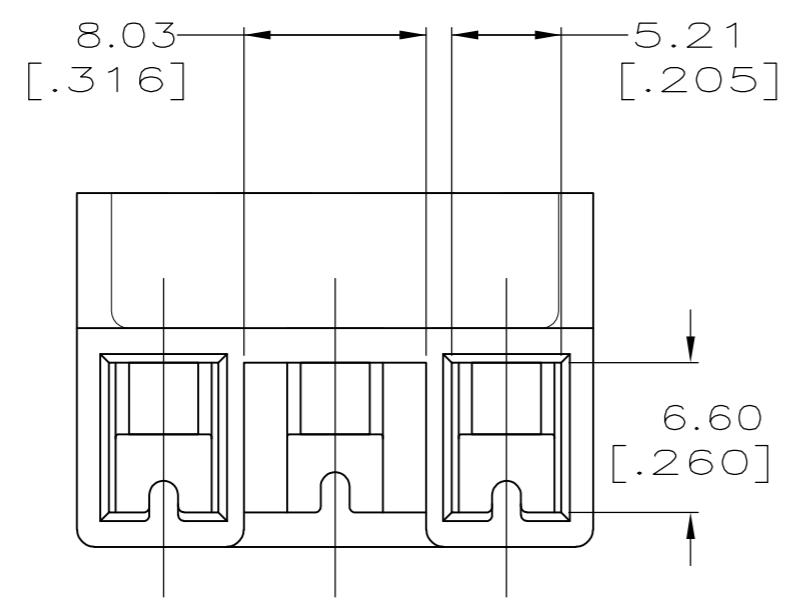

1 HOUSING ACCEPTS 3.18 [.125] DIA CLUSTER BLOCK PIN RECEPTACLES.

1217186-1  
PART NUMBER

THIS DRAWING IS A CONTROLLED DOCUMENT.		DWN MICHEAL S. FEHER 01SEP1999	Tyco Electronics Corporation Harrisburg, PA 17105	
DIMENSIONS: INCHES		CHK PETE DESANTIS 01SEP1999	NAME HOUSING, CLUSTER BLOCK, 3.18 [.125] DIA	
TOLERANCES UNLESS OTHERWISE SPECIFIED:		APVD PETE DESANTIS 01SEP1999	PRODUCT SPEC 108-2008	
0 PLC ± -		APPLICATION SPEC 114-2019		SIZE A2
1 PLC ± -		WEIGHT -		CAGE CODE 00779
2 PLC ± 0.25 [.010]		FINISH NATURAL		DRAWING NO C=1217186
3 PLC ± -		MATERIAL PBT UNFILLED		RESTRICTED TO -
4 PLC ± -		CUSTOMER DRAWING		SCALE 3:1
ANGLES ± -				SHEET 1 OF 1
FINISH				REV H