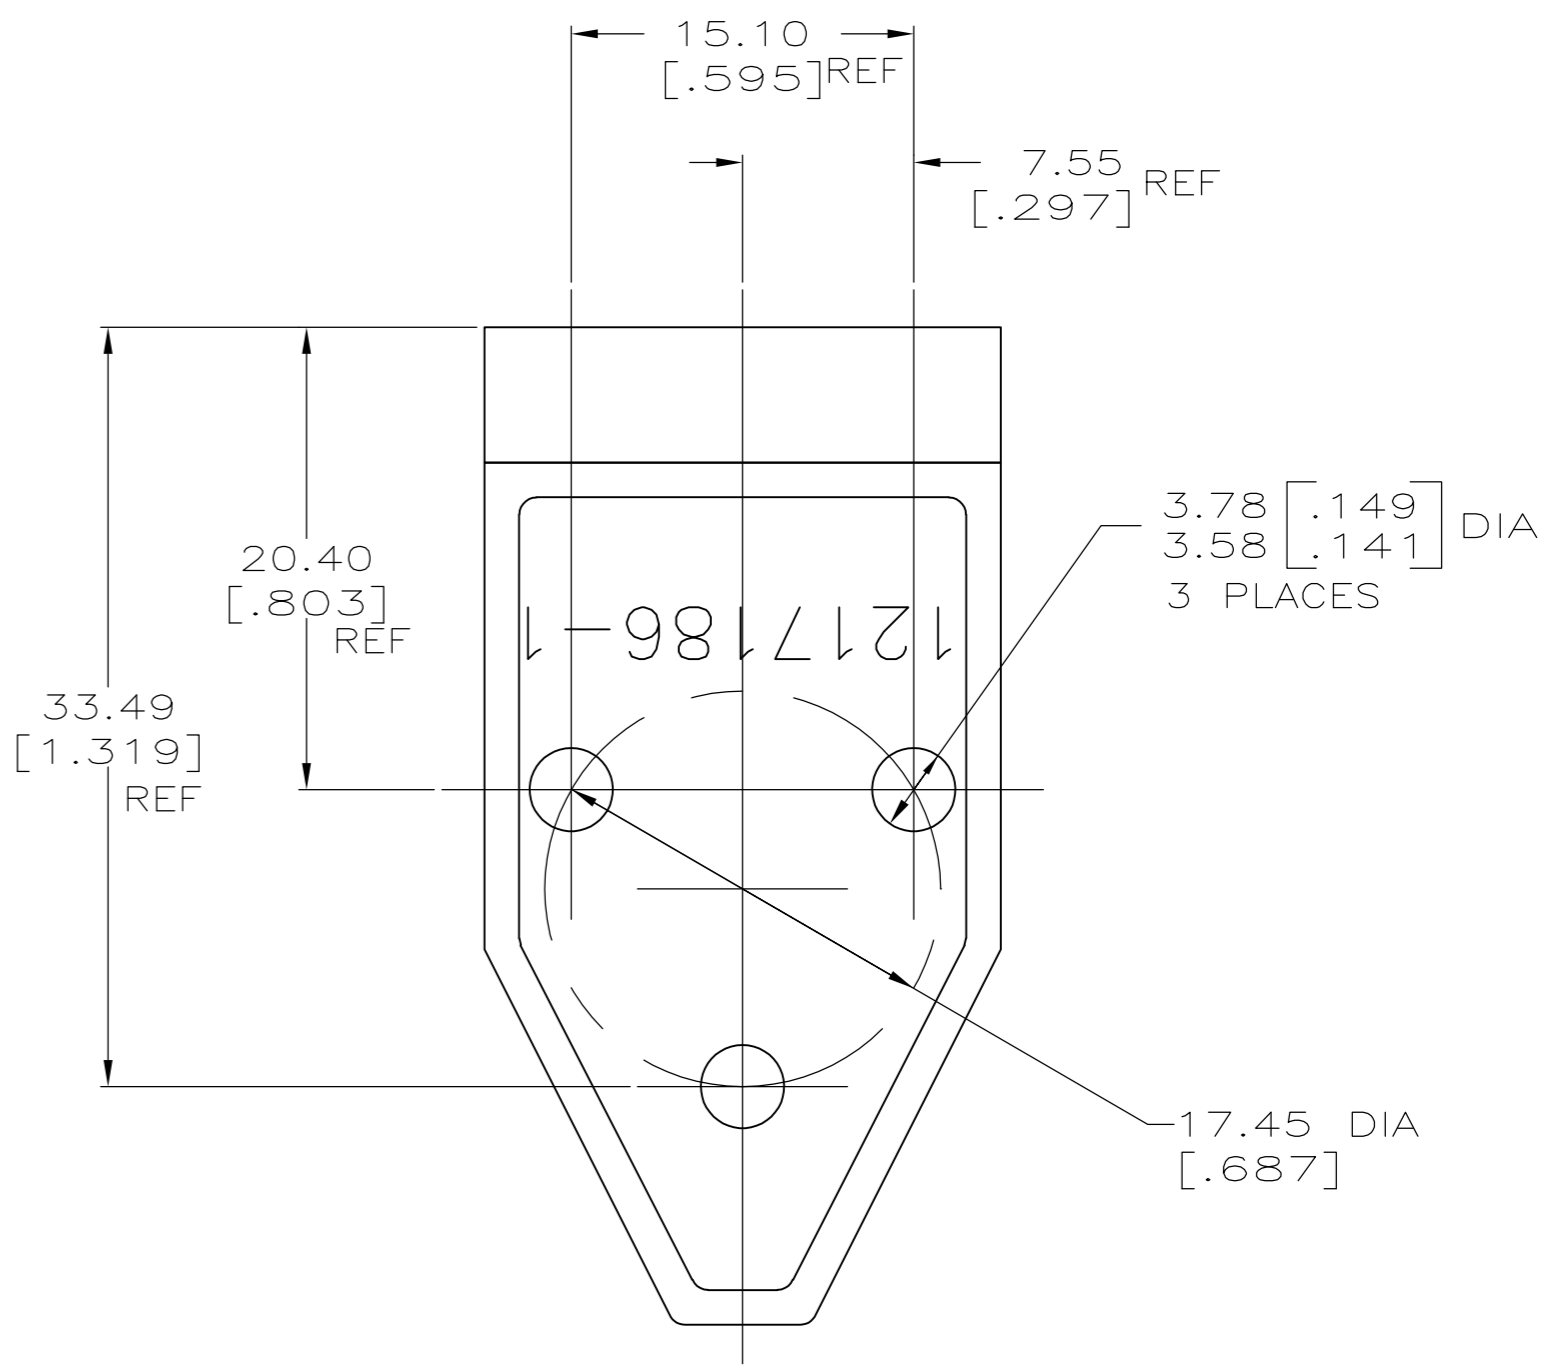

1 HOUSING ACCEPTS 3.18 [.125] DIA CLUSTER BLOCK PIN RECEPTACLES.

1217186-1  
PART NUMBER

THIS DRAWING IS A CONTROLLED DOCUMENT.		DWN MICHEAL S. FEHER 01SEP1999	Tyco Electronics Corporation Harrisburg, PA 17105	
DIMENSIONS: INCHES		CHK PETE DESANTIS 01SEP1999	NAME HOUSING, CLUSTER BLOCK, 3.18 [.125] DIA	
TOLERANCES UNLESS OTHERWISE SPECIFIED:		APVD PETE DESANTIS 01SEP1999	PRODUCT SPEC 108-2008	
0 PLC ± -		APPLICATION SPEC 114-2019		SIZE A2
1 PLC ± -		WEIGHT -		CAGE CODE 00779
2 PLC ± 0.25 [.010]		FINISH NATURAL		DRAWING NO C=1217186
3 PLC ± -		MATERIAL PBT UNFILLED		RESTRICTED TO -
4 PLC ± -		CUSTOMER DRAWING		SCALE 3:1
ANGLES ± -				SHEET 1 OF 1
FINISH				REV H