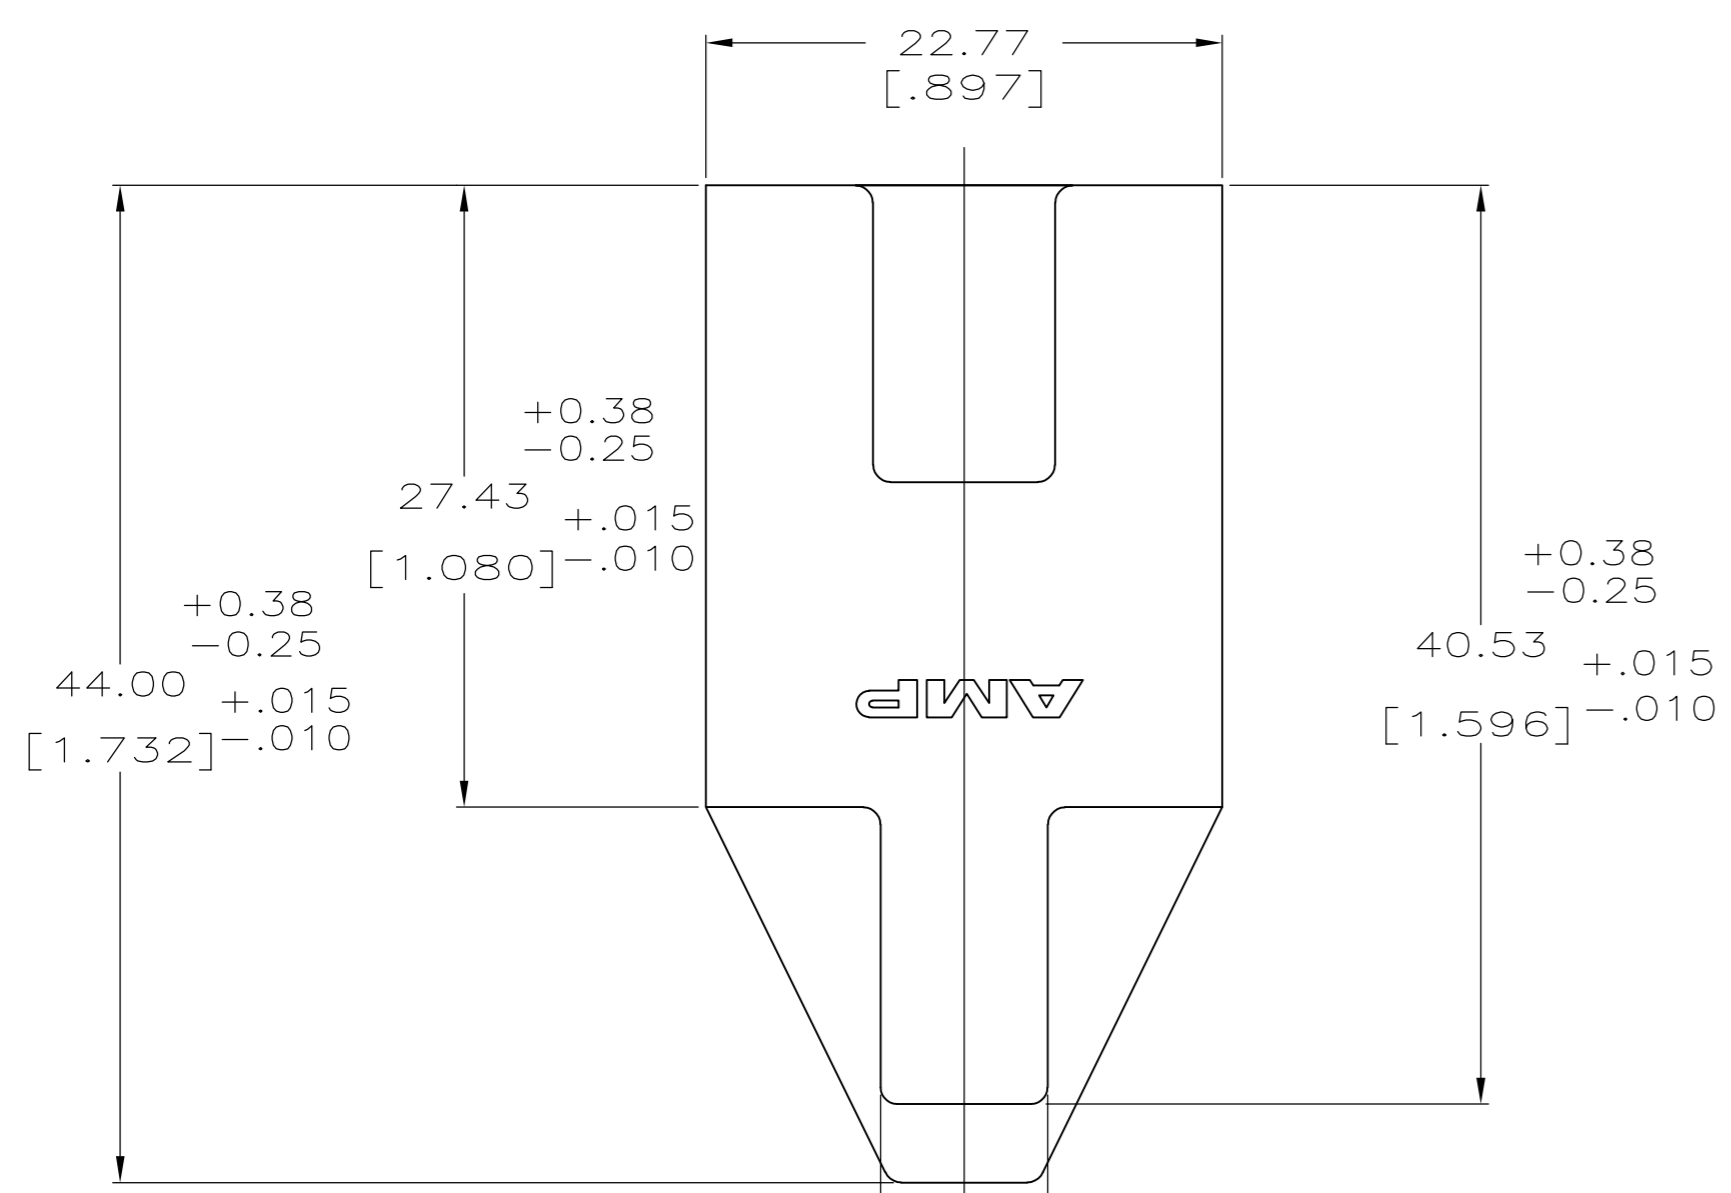

1 HOUSING ACCEPTS 3.18 [.125] DIA CLUSTER BLOCK PIN RECEPTACLES.

1217186-1  
PART NUMBER

THIS DRAWING IS A CONTROLLED DOCUMENT.		DWN MICHEAL S. FEHER 01SEP1999	Tyco Electronics Corporation Harrisburg, PA 17105	
DIMENSIONS: INCHES		CHK PETE DESANTIS 01SEP1999	NAME HOUSING, CLUSTER BLOCK, 3.18 [.125] DIA	
TOLERANCES UNLESS OTHERWISE SPECIFIED:		APVD PETE DESANTIS 01SEP1999	PRODUCT SPEC 108-2008	
0 PLC ± -		APPLICATION SPEC 114-2019		SIZE A2
1 PLC ± -		WEIGHT -		CAGE CODE 00779
2 PLC ± 0.25 [.010]		FINISH NATURAL		DRAWING NO C=1217186
3 PLC ± -		MATERIAL PBT UNFILLED		RESTRICTED TO -
4 PLC ± -		CUSTOMER DRAWING		SCALE 3:1
ANGLES ± -				SHEET 1 OF 1
FINISH				REV H