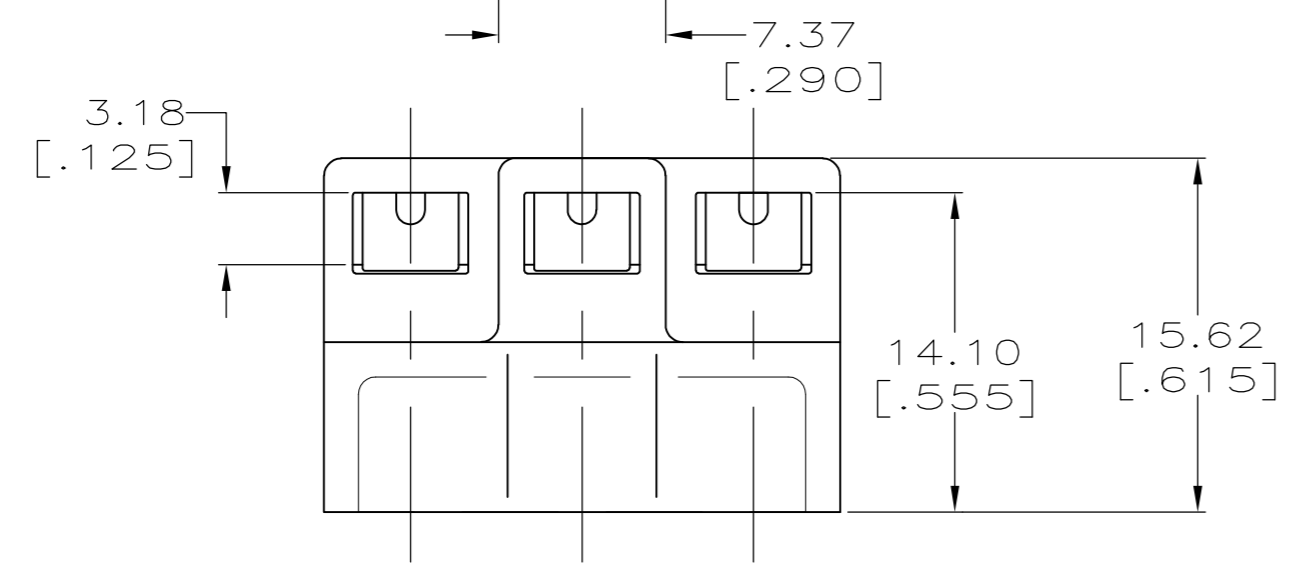

1 HOUSING ACCEPTS 3.18 [.125] DIA CLUSTER BLOCK PIN RECEPTACLES.

1217186-1  
PART NUMBER

THIS DRAWING IS A CONTROLLED DOCUMENT.		DWN MICHEAL S. FEHER 01SEP1999	Tyco Electronics Corporation Harrisburg, PA 17105	
DIMENSIONS: INCHES		CHK PETE DESANTIS 01SEP1999	NAME HOUSING, CLUSTER BLOCK, 3.18 [.125] DIA	
TOLERANCES UNLESS OTHERWISE SPECIFIED:		APVD PETE DESANTIS 01SEP1999	PRODUCT SPEC 108-2008	
0 PLC ± -		APPLICATION SPEC 114-2019		SIZE A2
1 PLC ± -		WEIGHT -		CAGE CODE 00779
2 PLC ± 0.25 [.010]		FINISH NATURAL		DRAWING NO C=1217186
3 PLC ± -		MATERIAL PBT UNFILLED		RESTRICTED TO -
4 PLC ± -		CUSTOMER DRAWING		SCALE 3:1
ANGLES ± -				SHEET 1 OF 1
FINISH				REV H