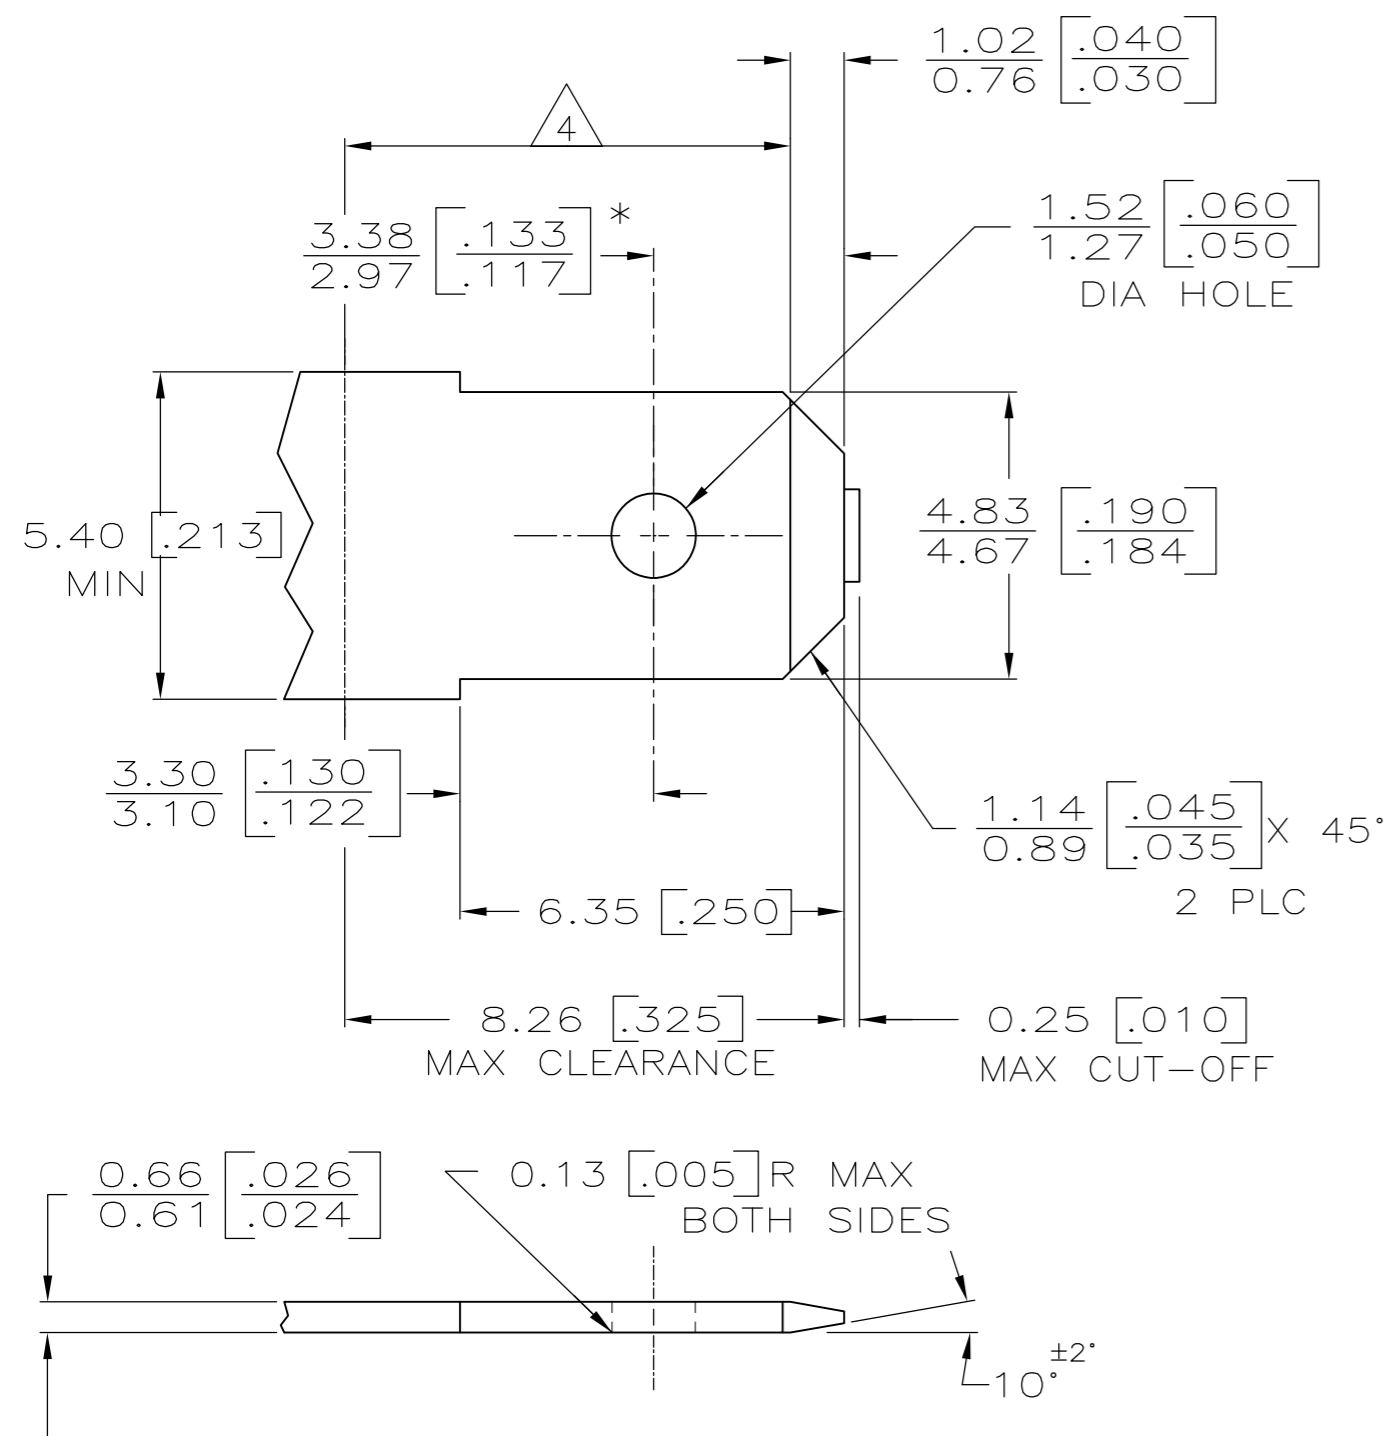

SUGGESTED MATING TAB

- MATL: #2 HARD BRASS OR NICKEL PLATED STEEL.
 - NO BURRS PERMISSIBLE AT HOLE.
 - TIN PLATING IS REQUIRED ON BRASS WHEN TERMINAL TEMPERATURE IS OVER 225° F.
 - MUST BE FLAT WITHIN 0.076[.003] OVER THIS LENGTH.
 - HOLE MUST BE SYMMETRICAL ABOUT TAB \pm WITHIN 0.076[.003].
- * TO BE USED ONLY WHEN SHOULDER IS ELIMINATED.

- DIMENSIONS IN BRACKETS ARE IN INCHES.
- CONTINUOUS STRIP ON REELS.
- THIS DIMENSIONS MUST BE MAINTAINED FOR PROPER FUNCTION OF THE LATCHING MECHANISM.
- WIRE SIZE IS [#20-#16] AWG.
- INSULATION RANGE IS 2.29-3.30 [.090-.130] DIA.

VIEW A-A
SCALE 10:1

SECTION B-B

SECTION C-C

1217580-1
PART NO.

THIS DRAWING IS A CONTROLLED DOCUMENT.		DWN	JR RUTH	30JAN01		TE Connectivity		
DIMENSIONS: mm [INCHES]		CHK	MS FEHER	30JAN01		RECEPTACLE, POSITIVE-LOCK, 4.75 [.187] SERIES		
TOLERANCES UNLESS OTHERWISE SPECIFIED:		APVD	N DEIBERT	30JAN01		SIZE	CAGE CODE	DRAWING NO
0 PLC ± -		PRODUCT SPEC				A2	00779	C=1217580
1 PLC ± -		APPLICATION SPEC			RESTRICTED TO			
2 PLC ± 0.25 [.010]		WEIGHT						
3 PLC ± -		CUSTOMER DRAWING			SCALE	SHEET	REV	
4 PLC ± -				5:1		1 of 1	D	
ANGLES ± -								
FINISH								
BRASS								
0.002032 [.000080] MIN TIN								