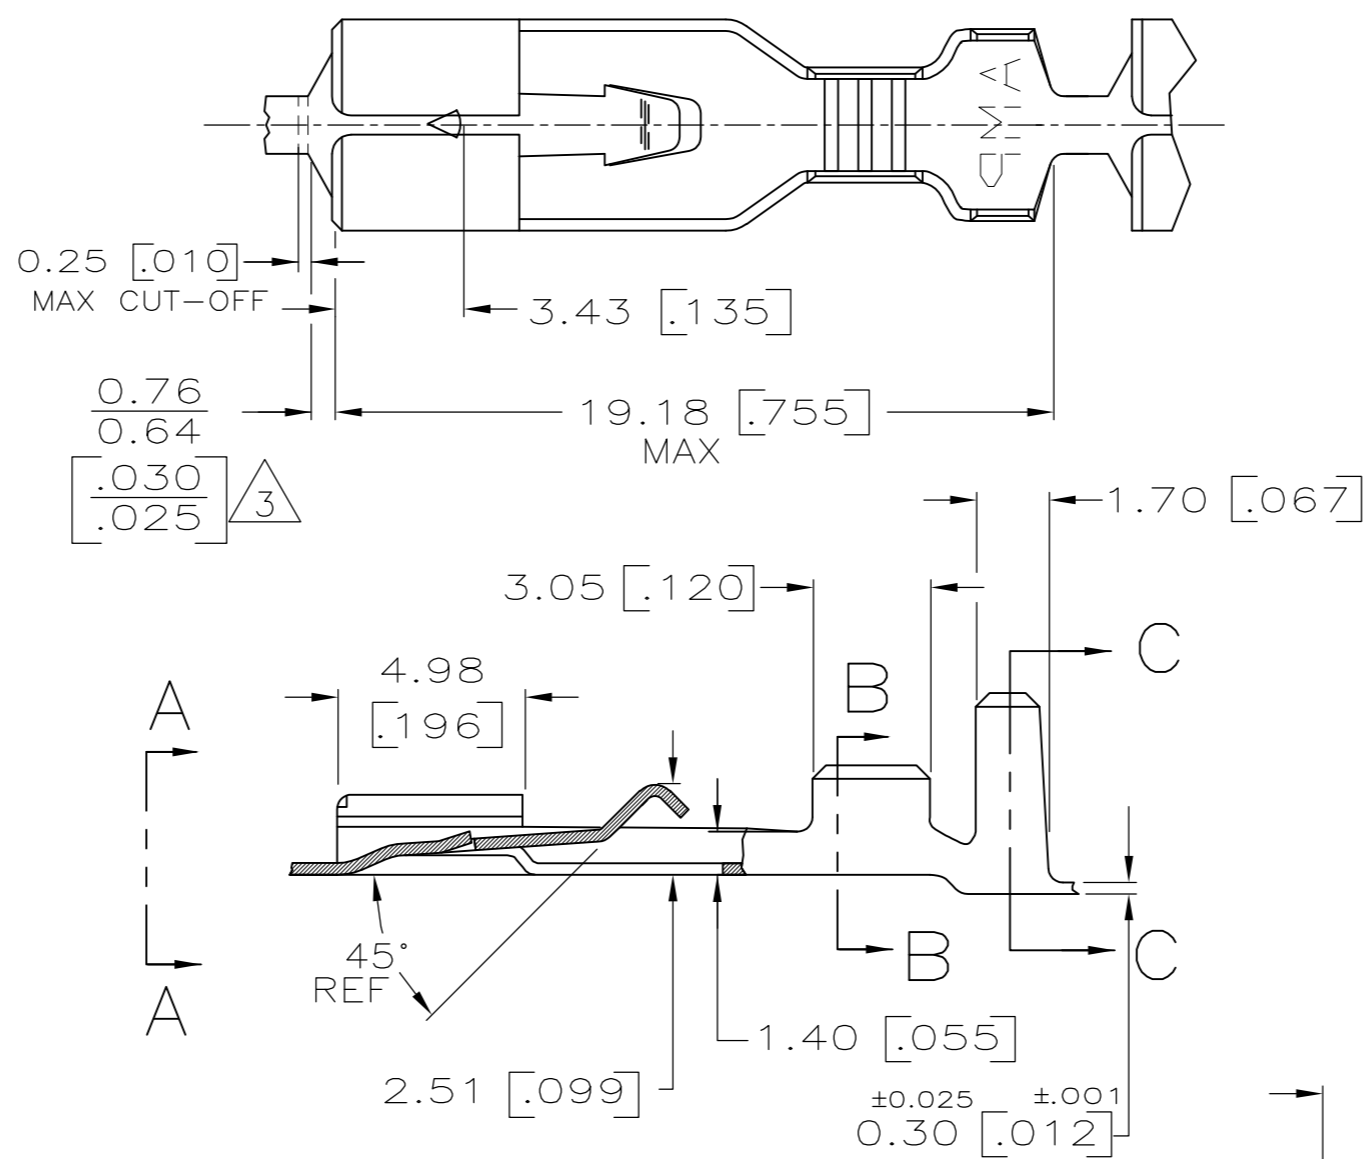

SUGGESTED MATING TAB

- MATL: #2 HARD BRASS OR NICKEL PLATED STEEL.
 - NO BURRS PERMISSIBLE AT HOLE.
 - TIN PLATING IS REQUIRED ON BRASS WHEN TERMINAL TEMPERATURE IS OVER 225° F.
 - MUST BE FLAT WITHIN 0.076[.003] OVER THIS LENGTH.
 - HOLE MUST BE SYMMETRICAL ABOUT TAB \pm WITHIN 0.076[.003].
- * TO BE USED ONLY WHEN SHOULDER IS ELIMINATED.

- DIMENSIONS IN BRACKETS ARE IN INCHES.
- CONTINUOUS STRIP ON REELS.
- THIS DIMENSIONS MUST BE MAINTAINED FOR PROPER FUNCTION OF THE LATCHING MECHANISM.
- WIRE SIZE IS [#20-#16] AWG.
- INSULATION RANGE IS 2.29-3.30 [.090-.130] DIA.

VIEW A-A
SCALE 10:1

SECTION B-B

SECTION C-C

1217580-1
PART NO.

THIS DRAWING IS A CONTROLLED DOCUMENT.		DWN	JR RUTH	30JAN01		TE Connectivity		
DIMENSIONS: mm [INCHES]		CHK	MS FEHER	30JAN01		RECEPTACLE, POSITIVE-LOCK, 4.75 [.187] SERIES		
TOLERANCES UNLESS OTHERWISE SPECIFIED:		APVD	N DEIBERT	30JAN01		SIZE	CAGE CODE	DRAWING NO
0 PLC ± -		PRODUCT SPEC				A2	00779	C=1217580
1 PLC ± -		APPLICATION SPEC			RESTRICTED TO			
2 PLC ± 0.25 [.010]		WEIGHT						
3 PLC ± -		CUSTOMER DRAWING			SCALE	SHEET	REV	
4 PLC ± -				5:1		1 of 1	D	
ANGLES ± -								
FINISH								
BRASS								
0.002032 [.000080] MIN TIN								