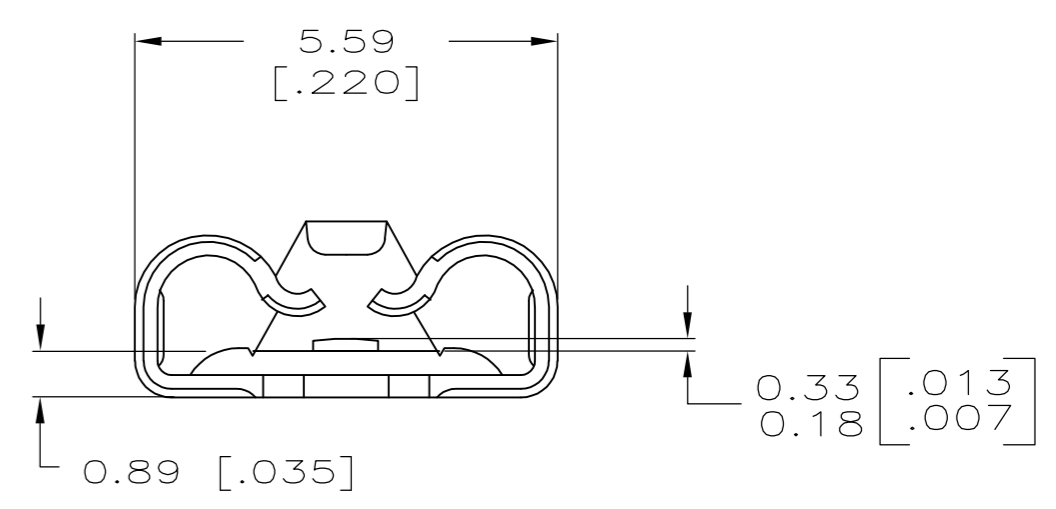

SUGGESTED MATING TAB

- MATL: #2 HARD BRASS OR NICKEL PLATED STEEL.
 - NO BURRS PERMISSIBLE AT HOLE.
 - TIN PLATING IS REQUIRED ON BRASS WHEN TERMINAL TEMPERATURE IS OVER 225° F.
 - MUST BE FLAT WITHIN 0.076[.003] OVER THIS LENGTH.
 - HOLE MUST BE SYMMETRICAL ABOUT TAB \pm WITHIN 0.076[.003].
- * TO BE USED ONLY WHEN SHOULDER IS ELIMINATED.

- DIMENSIONS IN BRACKETS ARE IN INCHES.
- CONTINUOUS STRIP ON REELS.
- THIS DIMENSIONS MUST BE MAINTAINED FOR PROPER FUNCTION OF THE LATCHING MECHANISM.
- WIRE SIZE IS [#20-#16] AWG.
- INSULATION RANGE IS 2.29-3.30 [.090-.130] DIA.

VIEW A-A
SCALE 10:1

SECTION B-B

SECTION C-C

1217580-1
PART NO.

THIS DRAWING IS A CONTROLLED DOCUMENT.		DWN	JR RUTH	30JAN01		TE Connectivity		
DIMENSIONS: mm [INCHES]		CHK	MS FEHER	30JAN01		RECEPTACLE, POSITIVE-LOCK, 4.75 [.187] SERIES		
TOLERANCES UNLESS OTHERWISE SPECIFIED:		APVD	N DEIBERT	30JAN01		SIZE	CAGE CODE	DRAWING NO
0 PLC ± -		PRODUCT SPEC				A2	00779	C=1217580
1 PLC ± -		APPLICATION SPEC			RESTRICTED TO			
2 PLC ± 0.25 [.010]		WEIGHT						
3 PLC ± -		CUSTOMER DRAWING			SCALE	SHEET	REV	
4 PLC ± -				5:1		1 of 1	D	
ANGLES ± -								
FINISH								
BRASS								
0.002032 [.000080] MIN TIN								