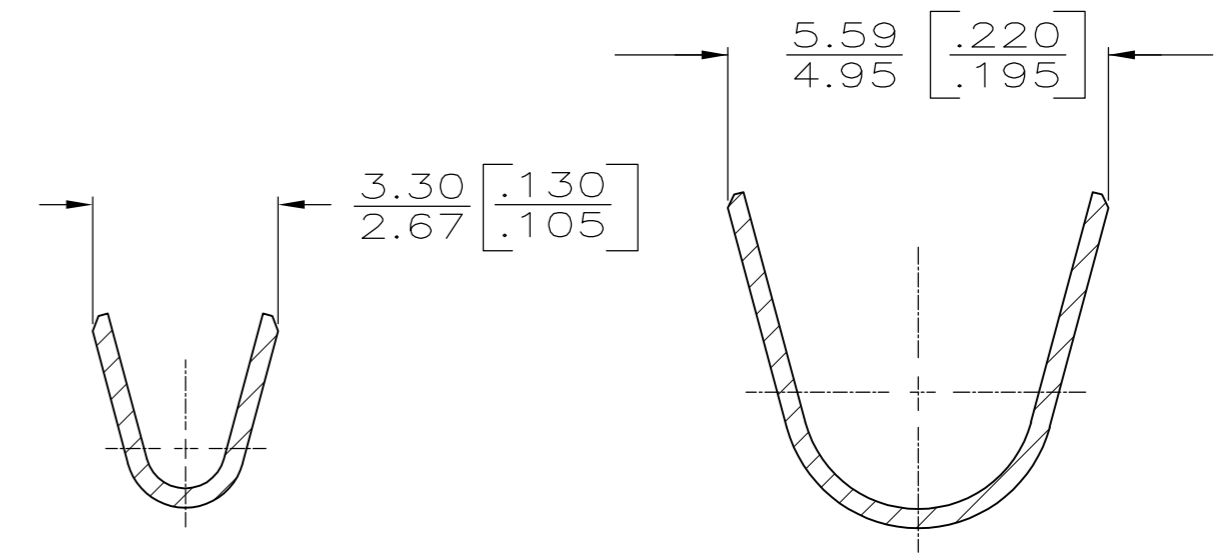

SUGGESTED MATING TAB

- MATL: #2 HARD BRASS OR NICKEL PLATED STEEL.
 - NO BURRS PERMISSIBLE AT HOLE.
 - TIN PLATING IS REQUIRED ON BRASS WHEN TERMINAL TEMPERATURE IS OVER 225° F.
 - MUST BE FLAT WITHIN 0.076[.003] OVER THIS LENGTH.
 - HOLE MUST BE SYMMETRICAL ABOUT TAB \pm WITHIN 0.076[.003].
- * TO BE USED ONLY WHEN SHOULDER IS ELIMINATED.

- DIMENSIONS IN BRACKETS ARE IN INCHES.
- CONTINUOUS STRIP ON REELS.
- THIS DIMENSIONS MUST BE MAINTAINED FOR PROPER FUNCTION OF THE LATCHING MECHANISM.
- WIRE SIZE IS [#20-#16] AWG.
- INSULATION RANGE IS 2.29-3.30 [.090-.130] DIA.

VIEW A-A
SCALE 10:1

SECTION B-B

SECTION C-C

1217580-1
PART NO.

THIS DRAWING IS A CONTROLLED DOCUMENT.		DWN	JR RUTH	30JAN01		TE Connectivity		
DIMENSIONS: mm [INCHES]		CHK	MS FEHER	30JAN01		RECEPTACLE, POSITIVE-LOCK, 4.75 [.187] SERIES		
TOLERANCES UNLESS OTHERWISE SPECIFIED:		APVD	N DEIBERT	30JAN01		SIZE	CAGE CODE	DRAWING NO
0 PLC ± -		PRODUCT SPEC				A2	00779	C=1217580
1 PLC ± -		APPLICATION SPEC			RESTRICTED TO			
2 PLC ± 0.25 [.010]		WEIGHT						
3 PLC ± -		CUSTOMER DRAWING			SCALE	SHEET	REV	
4 PLC ± -				5:1		1 of 1	D	
ANGLES ± -								
FINISH								
BRASS								
0.002032 [.000080] MIN TIN								