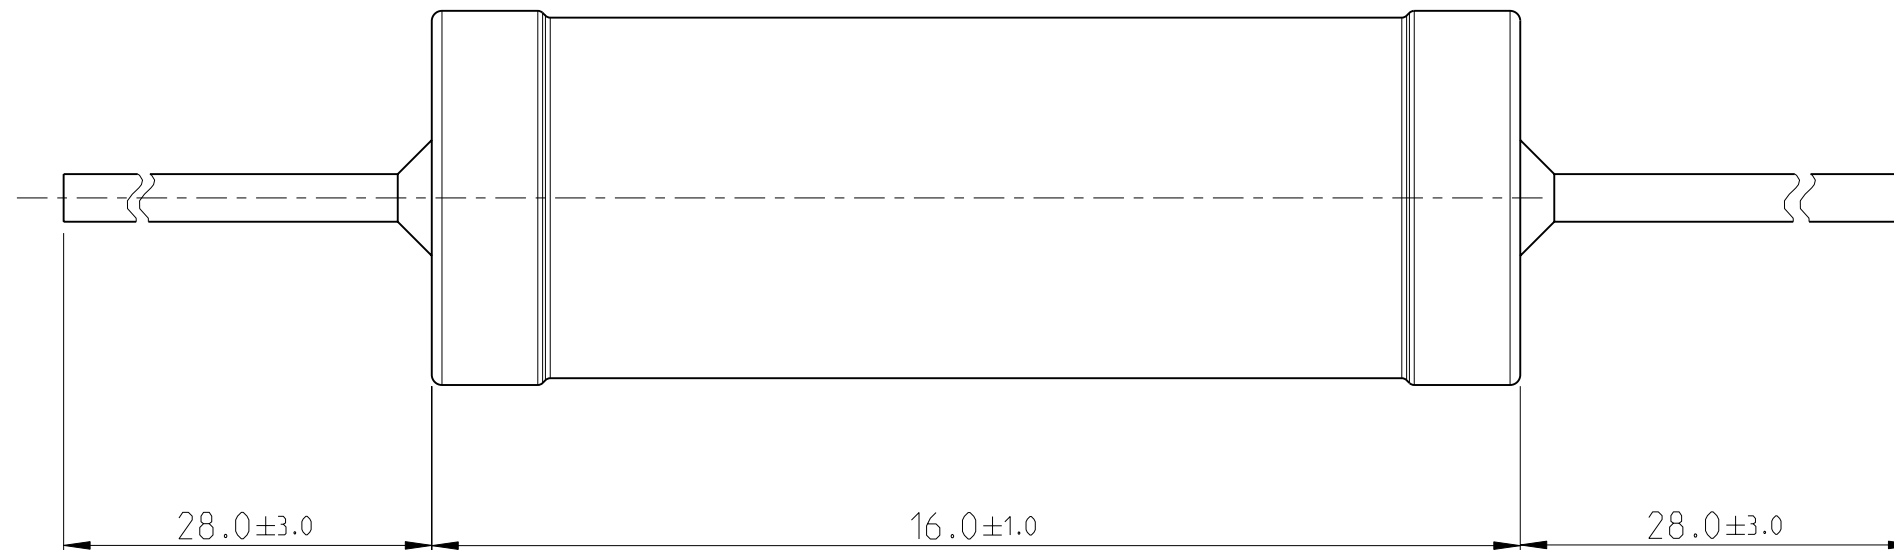

ALL RIGHTS RESERVED.

LOC	DIST	REVISIONS			
P	LTR	DESCRIPTION	DATE	DWN	APVD
AI	-	BA	NEW DRAWING	16MAR2012	DMS ST.P

FOR FUTURE INFORMATION SEE DATA SHEET FOR  
WIREWOUND ANTI-SURGE RESISTOR - EP SERIES

THIS DRAWING IS A CONTROLLED DOCUMENT.		DWN 16MAR2012 DARSHAN.MS	 TE Connectivity	
DIMENSIONS: mm		CHK 16MAR2012 ALLAN.P		
TOLERANCES UNLESS OTHERWISE SPECIFIED:		APVD 16MAR2012 STEPHEN.P	NAME WIREWOUND ANTI-SURGE RESISTOR - TYPE EP 3W - S	
0 PLC ± 1 PLC ± 2 PLC ± 3 PLC ± 4 PLC ± ANGLES ±1°		PRODUCT SPEC -	RESTRICTED TO -	
MATERIAL -		FINISH -	APPLICATION SPEC -	SIZE A3
		WEIGHT 2.239 Gram	CAGE CODE 00779	DRAWING NO C=2176082
		CUSTOMER DRAWING	SCALE 1:1	SHEET 1 OF 1
			REV BA	