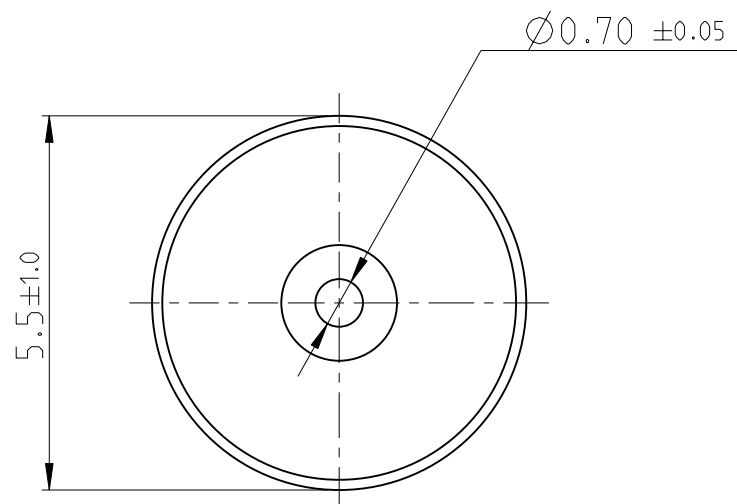

ALL RIGHTS RESERVED.

LOC	DIST	REVISIONS			
P	LTR	DESCRIPTION	DATE	DWN	APVD
AI	-	BA	NEW DRAWING	16MAR2012	DMS ST.P

FOR FUTURE INFORMATION SEE DATA SHEET FOR  
WIREWOUND ANTI-SURGE RESISTOR - EP SERIES

THIS DRAWING IS A CONTROLLED DOCUMENT.		DWN 16MAR2012 DARSHAN.MS	 TE Connectivity	
DIMENSIONS: mm		CHK 16MAR2012 ALLAN.P		
TOLERANCES UNLESS OTHERWISE SPECIFIED:		APVD 16MAR2012 STEPHEN.P	NAME WIREWOUND ANTI-SURGE RESISTOR - TYPE EP 3W - S	
0 PLC ± 1 PLC ± 2 PLC ± 3 PLC ± 4 PLC ± ANGLES ±1°		PRODUCT SPEC -	RESTRICTED TO -	
MATERIAL -		FINISH -	APPLICATION SPEC -	SIZE A3
		WEIGHT 2.239 Gram	CAGE CODE 00779	DRAWING NO C=2176082
		CUSTOMER DRAWING	SCALE 1:1	SHEET 1 OF 1
			REV BA	