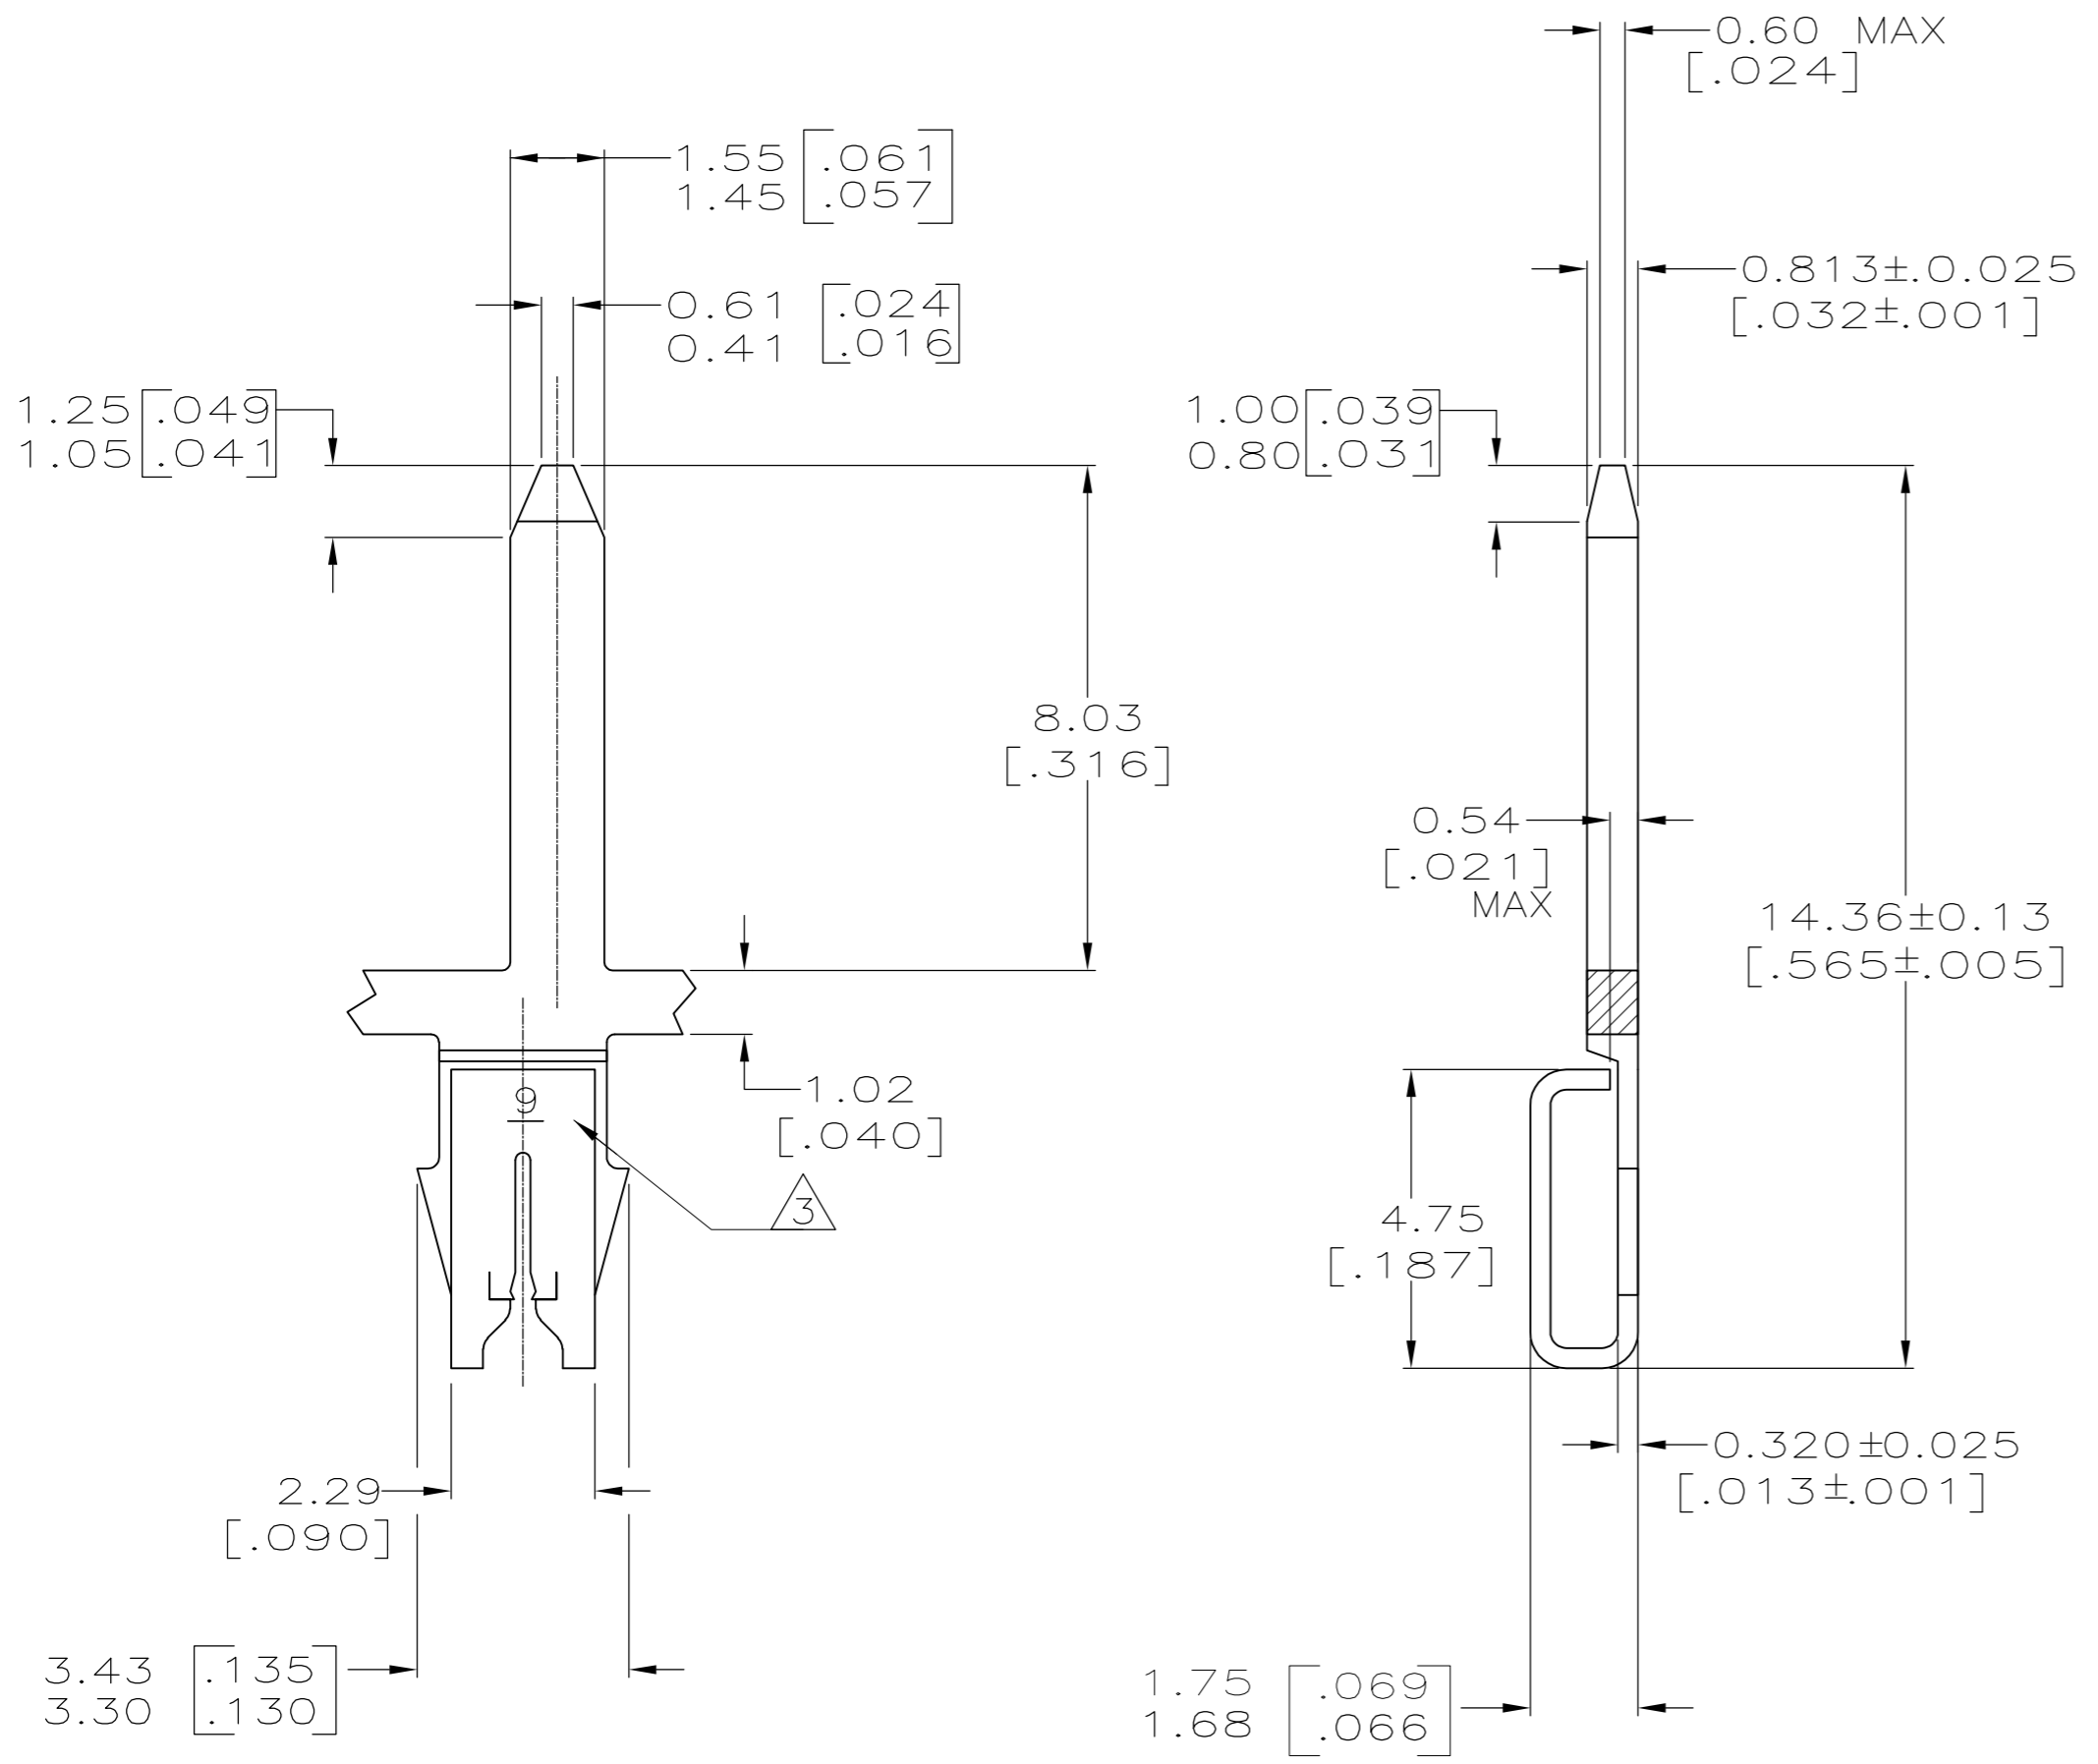

THIS DRAWING IS UNPUBLISHED. RELEASED FOR PUBLICATION
 © COPYRIGHT - By - ALL RIGHTS RESERVED.

LOC		DIST		REVISIONS			
P	LTR	DESCRIPTION		DATE	DWN	APVD	
		C1	ECR-13-016672	25OCT13	PKS	RRP	

- 1 CONTINUOUS STRIP ON REELS WITH TERMINALS LOCATED ON 5.08 ± 0.08 $[\pm 0.003]$ CENTERS.
- 2 SLOT ACCEPTS 0.36-0.45mm [#27-#25] AWG COPPER MAGNET WIRE
- 3 IDENTIFICATION NUMBER 9 FOR WIRE SLOT SIZE.
- 4 TIN PLATE

1217641-1
PART NUMBER

THIS DRAWING IS A CONTROLLED DOCUMENT.		DWN 15MAY2001 MICHAEL S. FEHER		
DIMENSIONS: INCHES		CHK 15MAY2001 KURT A. RANDOLPH		
TOLERANCES UNLESS OTHERWISE SPECIFIED:		APVD 15MAY2001 KURT A. RANDOLPH	NAME	
0 PLC ± -		PRODUCT SPEC	TAB, 1.50 $[\pm 0.059]$ SERIES, RIGHT HAND, 187 SERIES MAG-MATE™	
1 PLC ± -		APPLICATION SPEC	SIZE	CAGE CODE
2 PLC ± 0.25 $[\pm 0.010]$		114-2069	A2	00779
3 PLC ± -		WEIGHT	DRAWING NO	
4 PLC ± -		-	C-1217641	
ANGLES ± -		CUSTOMER DRAWING	SCALE	SHEET
FINISH		- 4	8:1	1 of 1
MATERIAL		BRASS	REV	C1