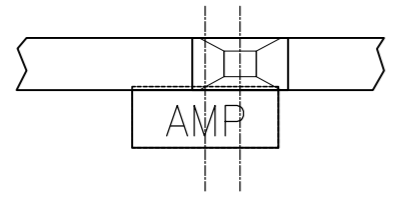

THIS DRAWING IS UNPUBLISHED. RELEASED FOR PUBLICATION
 © COPYRIGHT - By - ALL RIGHTS RESERVED.

LOC		DIST		REVISIONS			
P	LTR	DESCRIPTION		DATE	DWN	APVD	
		C1	ECR-13-016672	25OCT13	PKS	RRP	

- 1 CONTINUOUS STRIP ON REELS WITH TERMINALS LOCATED ON 5.08 ± 0.08 $[\pm 0.003]$ CENTERS.
- 2 SLOT ACCEPTS 0.36-0.45mm [#27-#25] AWG COPPER MAGNET WIRE
- 3 IDENTIFICATION NUMBER 9 FOR WIRE SLOT SIZE.
- 4 TIN PLATE

1217641-1
PART NUMBER

THIS DRAWING IS A CONTROLLED DOCUMENT.		DWN 15MAY2001 MICHAEL S. FEHER		
DIMENSIONS: INCHES		CHK 15MAY2001 KURT A. RANDOLPH		
TOLERANCES UNLESS OTHERWISE SPECIFIED:		APVD 15MAY2001 KURT A. RANDOLPH	NAME	
0 PLC ± -		PRODUCT SPEC	TAB, 1.50 $[\pm 0.059]$ SERIES, RIGHT HAND, 187 SERIES MAG-MATE™	
1 PLC ± -		APPLICATION SPEC	SIZE	CAGE CODE
2 PLC ± 0.25 $[\pm 0.010]$		114-2069	A2	00779
3 PLC ± -		WEIGHT	DRAWING NO	
4 PLC ± -		-	C-1217641	
ANGLES ± -		CUSTOMER DRAWING	SCALE	SHEET
FINISH		- 4	8:1	1 of 1
MATERIAL		BRASS	REV	C1