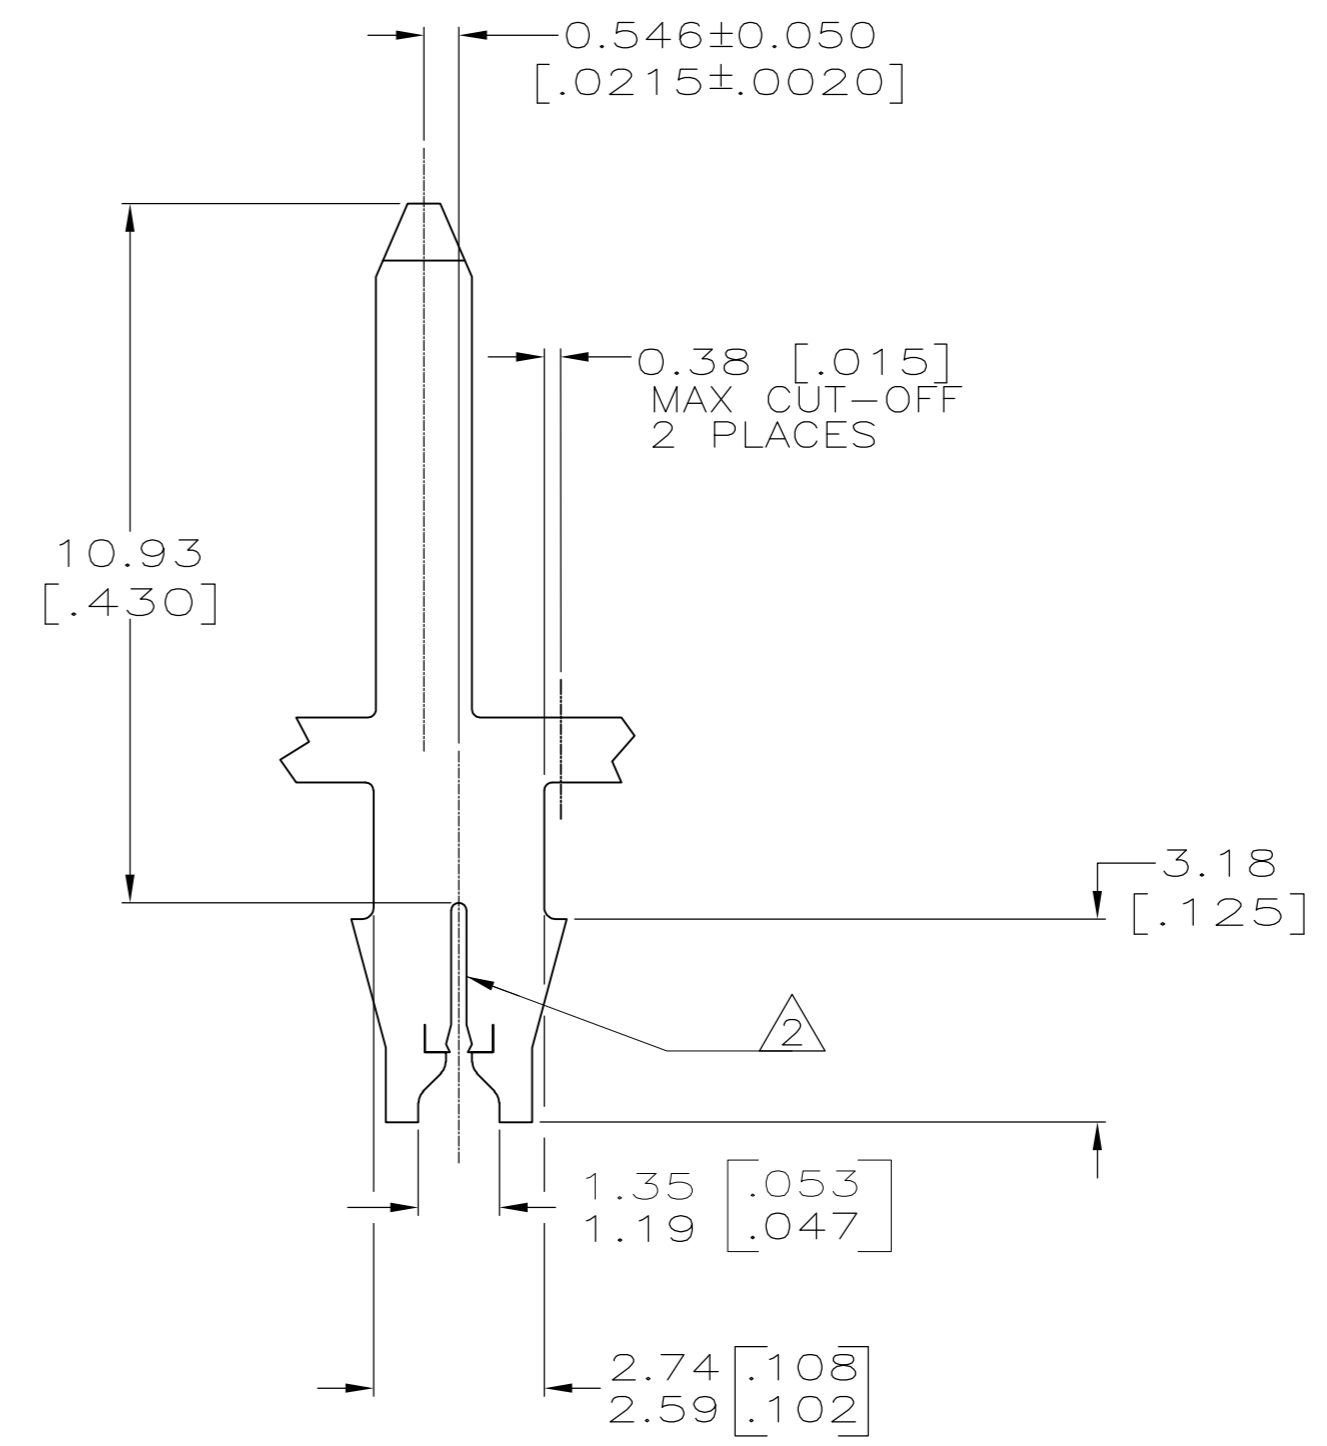

THIS DRAWING IS UNPUBLISHED. RELEASED FOR PUBLICATION
 © COPYRIGHT - By - ALL RIGHTS RESERVED.

LOC		DIST		REVISIONS			
P	LTR	DESCRIPTION		DATE	DWN	APVD	
		C1	ECR-13-016672	25OCT13	PKS	RRP	

- 1 CONTINUOUS STRIP ON REELS WITH TERMINALS LOCATED ON 5.08 ± 0.08 $[\pm 0.003]$ CENTERS.
- 2 SLOT ACCEPTS 0.36-0.45mm [#27-#25] AWG COPPER MAGNET WIRE
- 3 IDENTIFICATION NUMBER 9 FOR WIRE SLOT SIZE.
- 4 TIN PLATE

1217641-1
PART NUMBER

THIS DRAWING IS A CONTROLLED DOCUMENT.		DWN 15MAY2001 MICHAEL S. FEHER		
DIMENSIONS: INCHES		CHK 15MAY2001 KURT A. RANDOLPH		
TOLERANCES UNLESS OTHERWISE SPECIFIED:		APVD 15MAY2001 KURT A. RANDOLPH	NAME	
0 PLC ± -		PRODUCT SPEC	TAB, 1.50 $[\pm 0.059]$ SERIES, RIGHT HAND, 187 SERIES MAG-MATE™	
1 PLC ± -		APPLICATION SPEC	SIZE	CAGE CODE
2 PLC ± 0.25 $[\pm 0.010]$		114-2069	A2	00779
3 PLC ± -		WEIGHT	DRAWING NO	
4 PLC ± -		-	C-1217641	
ANGLES ± -		CUSTOMER DRAWING	SCALE	SHEET
FINISH		- 4	8:1	1 of 1
MATERIAL		BRASS	REV	C1