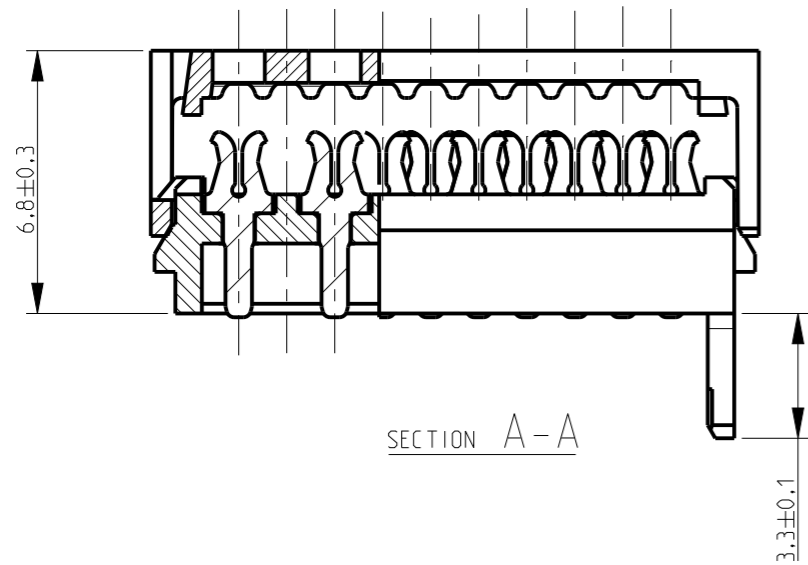

P	LTR	DESCRIPTION	DATE	DWN	APVD
	A1	PN STATUS UPDATED	17MAY2021	SB	KJK

PART NUMBER REEL PACKAGING	NO. OF POS "n"	DIMENSION "A" MAX
2178712-4	4	8.6
2178712-6	6	11.1
2178712-8	8	13.6
1-2178712-0	10	16.2
1-2178712-2	12	18.7
1-2178712-4	14	21.3
1-2178712-6	16	23.8
1-2178712-8	18	26.3
2-2178712-0	20	28.9

FINISH / COLOR	MATERIAL	DESCRIPTION	ITEM
BLACK	PBT, GF	HOUSING	3
3.0 - 5.0 μm TIN OVER 0.5 μm NICKEL	TIN BRASS	MALE CONTACT	2
BLACK	PBT, GF	COVER	1

THIS DRAWING IS A CONTROLLED DOCUMENT.		DWN PRASHANTH 08AUG2014												
DIMENSIONS: mm		CHK PRASHANTH S 12AUG2014												
TOLERANCES UNLESS OTHERWISE SPECIFIED:		APVD JAYANTH KUMAR 14AUG2014												
<table border="0"> <tr> <td>0 PLC</td> <td>±</td> </tr> <tr> <td>1 PLC</td> <td>±</td> </tr> <tr> <td>2 PLC</td> <td>±</td> </tr> <tr> <td>3 PLC</td> <td>±</td> </tr> <tr> <td>4 PLC</td> <td>±</td> </tr> <tr> <td>ANGLES</td> <td>±</td> </tr> </table>		0 PLC			±	1 PLC	±	2 PLC	±	3 PLC	±	4 PLC	±	ANGLES
0 PLC	±													
1 PLC	±													
2 PLC	±													
3 PLC	±													
4 PLC	±													
ANGLES	±													
MATERIAL: SEE TABLE	FINISH: SEE TABLE	PRODUCT SPEC: 108-32087	SIZE: A3	CAGE CODE: 00779	DRAWING NO: C-2178712	RESTRICTED TO:								
CUSTOMER DRAWING		WEIGHT: -	SCALE: 5:1	SHEET: 1 OF 1	REV: A1									

NOTES;
 1. SHOWN IS A 10 POSITION CONNECTOR
 △ OBSOLETE

X-ON Electronics

Largest Supplier of Electrical and Electronic Components

Click to view similar products for [Headers & Wire Housings](#) category: