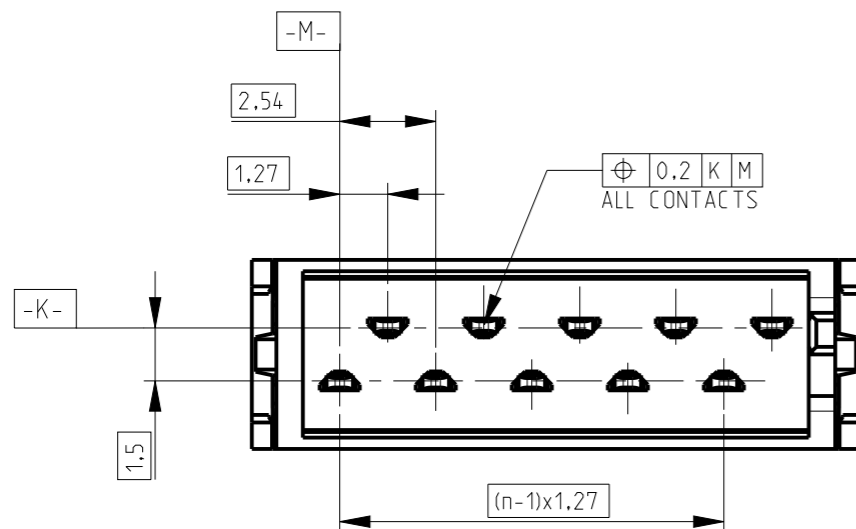

P	LTR	DESCRIPTION	DATE	DWN	APVD
	A1	PN STATUS UPDATED	17MAY2021	SB	KJK

PART NUMBER REEL PACKAGING	NO. OF POS "n"	DIMENSION "A" MAX
2178712-4	4	8.6
2178712-6	6	11.1
2178712-8	8	13.6
1-2178712-0	10	16.2
1-2178712-2	12	18.7
1-2178712-4	14	21.3
1-2178712-6	16	23.8
1-2178712-8	18	26.3
2-2178712-0	20	28.9

FINISH / COLOR	MATERIAL	DESCRIPTION	ITEM
BLACK	PBT, GF	HOUSING	3
3.0 - 5.0 μm TIN OVER 0.5 μm NICKEL	TIN BRASS	MALE CONTACT	2
BLACK	PBT, GF	COVER	1

THIS DRAWING IS A CONTROLLED DOCUMENT.		DWN PRASHANTH 08AUG2014												
DIMENSIONS: mm		CHK PRASHANTH S 12AUG2014												
TOLERANCES UNLESS OTHERWISE SPECIFIED:		APVD JAYANTH KUMAR 14AUG2014												
<table border="0"> <tr> <td>0 PLC</td> <td>±</td> </tr> <tr> <td>1 PLC</td> <td>±</td> </tr> <tr> <td>2 PLC</td> <td>±</td> </tr> <tr> <td>3 PLC</td> <td>±</td> </tr> <tr> <td>4 PLC</td> <td>±</td> </tr> <tr> <td>ANGLES</td> <td>±</td> </tr> </table>		0 PLC			±	1 PLC	±	2 PLC	±	3 PLC	±	4 PLC	±	ANGLES
0 PLC	±													
1 PLC	±													
2 PLC	±													
3 PLC	±													
4 PLC	±													
ANGLES	±													
MATERIAL: SEE TABLE	FINISH: SEE TABLE	PRODUCT SPEC: 108-32087	SIZE: A3	CAGE CODE: 00779	DRAWING NO: C-2178712	RESTRICTED TO:								
CUSTOMER DRAWING		WEIGHT: -	SCALE: 5:1	SHEET: 1 OF 1	REV: A1									

NOTES;
 1. SHOWN IS A 10 POSITION CONNECTOR
 △ OBSOLETE

X-ON Electronics

Largest Supplier of Electrical and Electronic Components

Click to view similar products for [Headers & Wire Housings](#) category: