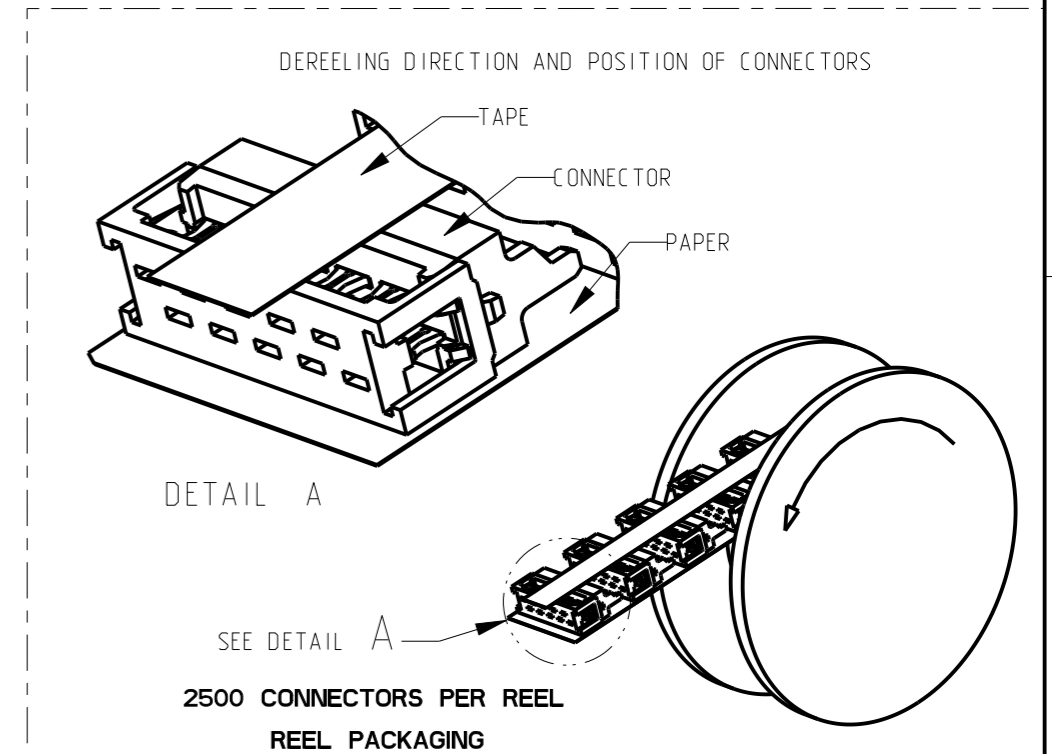

P	LTR	DESCRIPTION	DATE	DWN	APVD
	A1	PN STATUS UPDATED	17MAY2021	SB	KJK

PART NUMBER REEL PACKAGING	NO. OF POS "n"	DIMENSION "A" MAX
2178712-4	4	8.6
2178712-6	6	11.1
2178712-8	8	13.6
1-2178712-0	10	16.2
1-2178712-2	12	18.7
1-2178712-4	14	21.3
1-2178712-6	16	23.8
1-2178712-8	18	26.3
2-2178712-0	20	28.9

FINISH / COLOR	MATERIAL	DESCRIPTION	ITEM
BLACK	PBT, GF	HOUSING	3
3.0 - 5.0 μm TIN OVER 0.5 μm NICKEL	TIN BRASS	MALE CONTACT	2
BLACK	PBT, GF	COVER	1

THIS DRAWING IS A CONTROLLED DOCUMENT.		DWN PRASHANTH 08AUG2014												
DIMENSIONS: mm		CHK PRASHANTH S 12AUG2014												
TOLERANCES UNLESS OTHERWISE SPECIFIED:		APVD JAYANTH KUMAR 14AUG2014												
<table border="0"> <tr> <td>0 PLC</td> <td>±</td> </tr> <tr> <td>1 PLC</td> <td>±</td> </tr> <tr> <td>2 PLC</td> <td>±</td> </tr> <tr> <td>3 PLC</td> <td>±</td> </tr> <tr> <td>4 PLC</td> <td>±</td> </tr> <tr> <td>ANGLES</td> <td>±</td> </tr> </table>		0 PLC			±	1 PLC	±	2 PLC	±	3 PLC	±	4 PLC	±	ANGLES
0 PLC	±													
1 PLC	±													
2 PLC	±													
3 PLC	±													
4 PLC	±													
ANGLES	±													
MATERIAL: SEE TABLE	FINISH: SEE TABLE	PRODUCT SPEC: 108-32087	SIZE: A3	CAGE CODE: 00779	DRAWING NO: C-2178712	RESTRICTED TO:								
CUSTOMER DRAWING		WEIGHT: -	SCALE: 5:1	SHEET: 1 OF 1	REV: A1									

NOTES;
 1. SHOWN IS A 10 POSITION CONNECTOR
 △ OBSOLETE

X-ON Electronics

Largest Supplier of Electrical and Electronic Components

Click to view similar products for [Headers & Wire Housings](#) category: