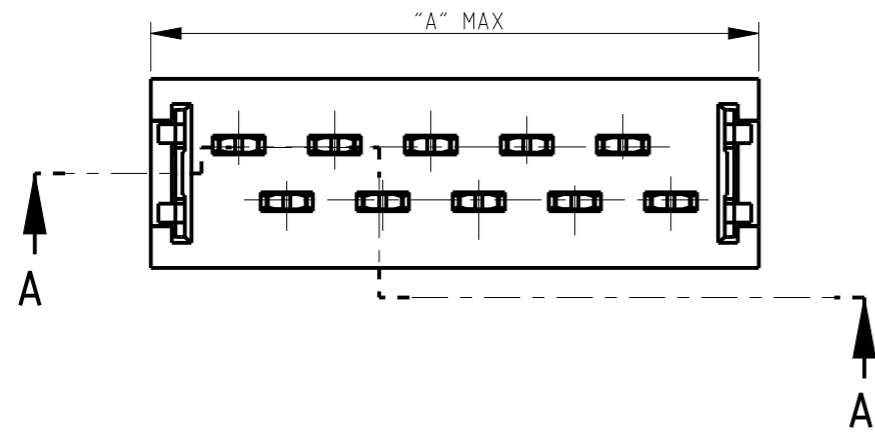

P	LTR	DESCRIPTION	DATE	DWN	APVD
	A1	PN STATUS UPDATED	17MAY2021	SB	KJK

PART NUMBER REEL PACKAGING	NO. OF POS "n"	DIMENSION "A" MAX
2178712-4	4	8.6
2178712-6	6	11.1
2178712-8	8	13.6
1-2178712-0	10	16.2
1-2178712-2	12	18.7
1-2178712-4	14	21.3
1-2178712-6	16	23.8
1-2178712-8	18	26.3
2-2178712-0	20	28.9

FINISH / COLOR	MATERIAL	DESCRIPTION	ITEM
BLACK	PBT, GF	HOUSING	3
3.0 - 5.0 μm TIN OVER 0.5 μm NICKEL	TIN BRASS	MALE CONTACT	2
BLACK	PBT, GF	COVER	1

THIS DRAWING IS A CONTROLLED DOCUMENT.		DWN PRASHANTH 08AUG2014												
DIMENSIONS: mm		CHK PRASHANTH S 12AUG2014												
TOLERANCES UNLESS OTHERWISE SPECIFIED:		APVD JAYANTH KUMAR 14AUG2014												
<table border="0"> <tr> <td>0 PLC</td> <td>±</td> </tr> <tr> <td>1 PLC</td> <td>±</td> </tr> <tr> <td>2 PLC</td> <td>±</td> </tr> <tr> <td>3 PLC</td> <td>±</td> </tr> <tr> <td>4 PLC</td> <td>±</td> </tr> <tr> <td>ANGLES</td> <td>±</td> </tr> </table>		0 PLC			±	1 PLC	±	2 PLC	±	3 PLC	±	4 PLC	±	ANGLES
0 PLC	±													
1 PLC	±													
2 PLC	±													
3 PLC	±													
4 PLC	±													
ANGLES	±													
MATERIAL: SEE TABLE	FINISH: SEE TABLE	PRODUCT SPEC: 108-32087	SIZE: A3	CAGE CODE: 00779	DRAWING NO: C-2178712	RESTRICTED TO:								
CUSTOMER DRAWING		WEIGHT: -	SCALE: 5:1	SHEET: 1 OF 1	REV: A1									

NOTES;
 1. SHOWN IS A 10 POSITION CONNECTOR
 △ OBSOLETE

X-ON Electronics

Largest Supplier of Electrical and Electronic Components

Click to view similar products for [Headers & Wire Housings](#) category: