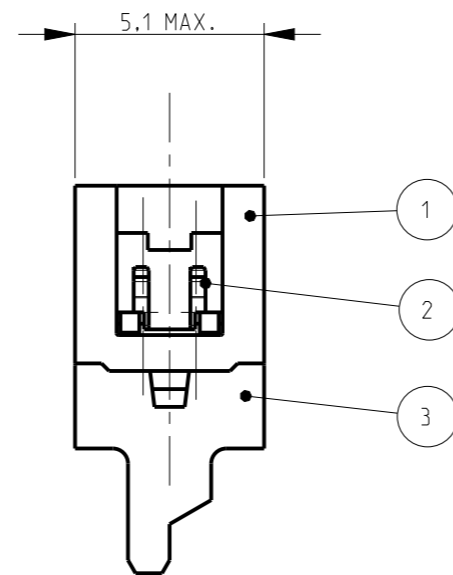

P	LTR	DESCRIPTION	DATE	DWN	APVD
	A1	PN STATUS UPDATED	17MAY2021	SB	KJK

PART NUMBER REEL PACKAGING	NO. OF POS "n"	DIMENSION "A" MAX
2178712-4	4	8.6
2178712-6	6	11.1
2178712-8	8	13.6
1-2178712-0	10	16.2
1-2178712-2	12	18.7
1-2178712-4	14	21.3
1-2178712-6	16	23.8
1-2178712-8	18	26.3
2-2178712-0	20	28.9

FINISH / COLOR	MATERIAL	DESCRIPTION	ITEM
BLACK	PBT, GF	HOUSING	3
3.0 - 5.0 μm TIN OVER 0.5 μm NICKEL	TIN BRASS	MALE CONTACT	2
BLACK	PBT, GF	COVER	1

THIS DRAWING IS A CONTROLLED DOCUMENT.		DWN PRASHANTH 08AUG2014												
DIMENSIONS: mm		CHK PRASHANTH S 12AUG2014												
TOLERANCES UNLESS OTHERWISE SPECIFIED:		APVD JAYANTH KUMAR 14AUG2014												
<table border="0"> <tr> <td>0 PLC</td> <td>±</td> </tr> <tr> <td>1 PLC</td> <td>±</td> </tr> <tr> <td>2 PLC</td> <td>±</td> </tr> <tr> <td>3 PLC</td> <td>±</td> </tr> <tr> <td>4 PLC</td> <td>±</td> </tr> <tr> <td>ANGLES</td> <td>±</td> </tr> </table>		0 PLC			±	1 PLC	±	2 PLC	±	3 PLC	±	4 PLC	±	ANGLES
0 PLC	±													
1 PLC	±													
2 PLC	±													
3 PLC	±													
4 PLC	±													
ANGLES	±													
MATERIAL: SEE TABLE	FINISH: SEE TABLE	PRODUCT SPEC: 108-32087	SIZE: A3	CAGE CODE: 00779	DRAWING NO: C-2178712	RESTRICTED TO:								
CUSTOMER DRAWING		WEIGHT: -	SCALE: 5:1	SHEET: 1 OF 1	REV: A1									

NOTES;
 1. SHOWN IS A 10 POSITION CONNECTOR
 △ OBSOLETE

X-ON Electronics

Largest Supplier of Electrical and Electronic Components

Click to view similar products for [Headers & Wire Housings](#) category: