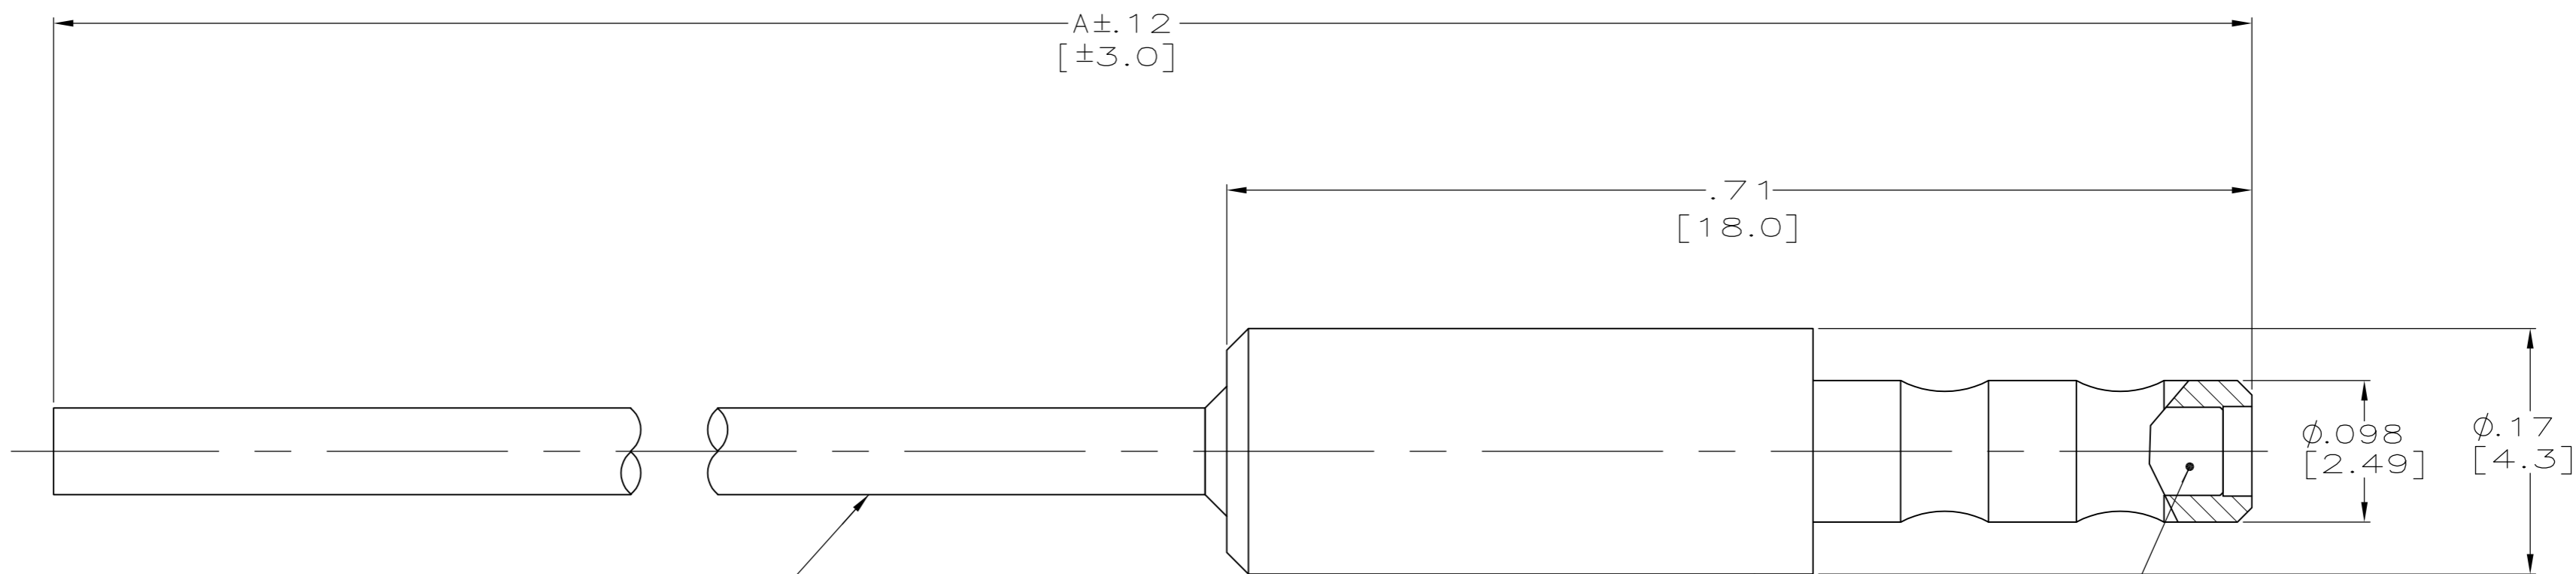

THIS DRAWING IS UNPUBLISHED. RELEASED FOR PUBLICATION
© COPYRIGHT - By - ALL RIGHTS RESERVED.

LOC		DIST		REVISIONS			
P	LTR	DESCRIPTION		DATE	DWN	APVD	
	C	REV PER ECO-12-013186		18JUL12	PY	DE	

WIRE (SEE TABLE)

SILICONE RUBBER PER ZZ-R-765

SIZE 22 SOCKET CONTACT
MAT'L: COPPER ALLOY
FINISH: GOLD OVER NICKEL
WITH STAINLESS STEEL SLEEVE
PER MIL-C-39029/57-354

1. OPERATING VOLTAGE: 6 KVDC
   TEMPERATURE RANGE: -55° C TO +125° C
   ALTITUDE: SEA LEVEL TO 70,000 FEET
2. THIS PLUG WILL MATE WITH AMP PART NO. 1218148.
3. 100% TESTING FOR DWV AND PARTIAL DISCHARGE PER RAYTHEON SPEC. G718649, GROUP A.
4. 100% TESTING FOR DWV AND PARTIAL DISCHARGE PER RAYTHEON SPEC. G719581, GROUP A.

REMARKS	DIM A	WIRE DESCRIPTION	PART NUMBER
OBSOLETE	4	#24 GA SILICONE COATED FEP .060 O.D. COLOR: RED	1218147-3
	3	#24 GA SILICONE COATED FEP .060 O.D. COLOR: RED	1218147-2
	-	#24 GA SILICONE COATED FEP .060 O.D. COLOR: RED	1218147-1

THIS DRAWING IS A CONTROLLED DOCUMENT.		DWN C.C.THOMAS 2-9-98	STE TE Connectivity	
DIMENSIONS: INCHES		CHK D.EABY 2-11-98		
TOLERANCES UNLESS OTHERWISE SPECIFIED:		APVD D.EABY 2-11-98	NAME PLUG,MICRO-MIN,LGH	
0 PLC ± - 1 PLC ± - 2 PLC ± .01 [0.3] 3 PLC ± .005 [0.13] 4 PLC ± - ANGLES ± -		PRODUCT SPEC -	-	
MATERIAL -		FINISH -	WEIGHT -	RESTRICTED TO -
		SIZE A2	CAGE CODE 00779	DRAWING NO 1218147
		CUSTOMER DRAWING		SCALE 10:1 SHEET 1 of 1 REV C