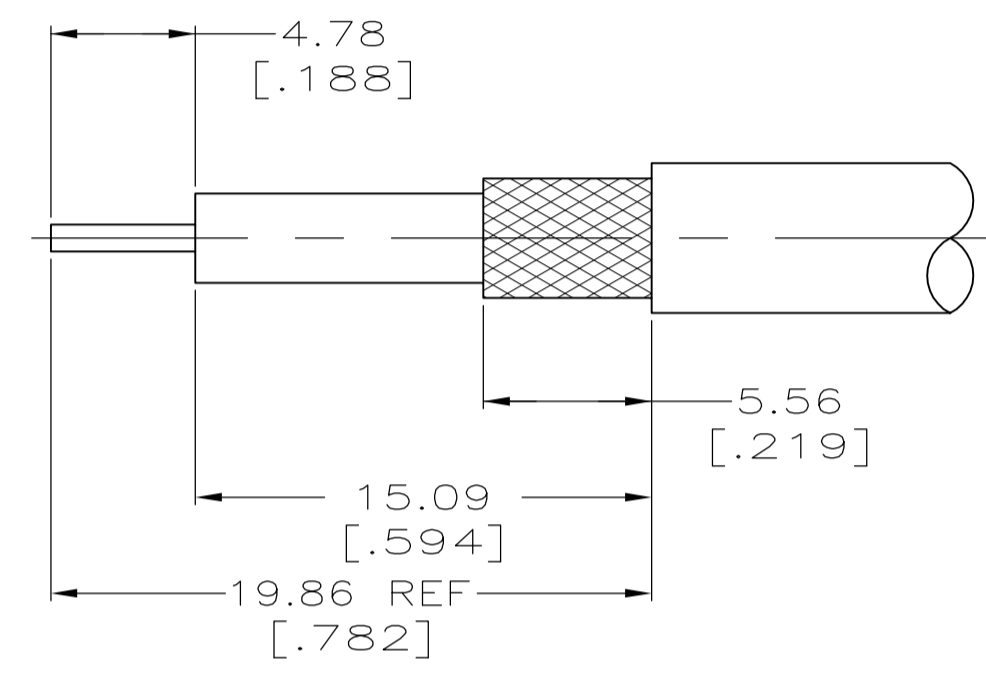

1. MAXIMUM PANEL THICKNESS = 6.10 [.240]
2. USE INSTRUCTION SHEET 408-1914-03
- ③ THIS PART NUMBER IS RESTRICTED, SEE SEPARATE DRAWING
- ④ SPECIAL PACKAGING
- ⑤ SUPERSEDED BY 225398-1
- ⑥ SUPERSEDED BY 225398-2
- ⑦ SUPERSEDED BY 413771-5