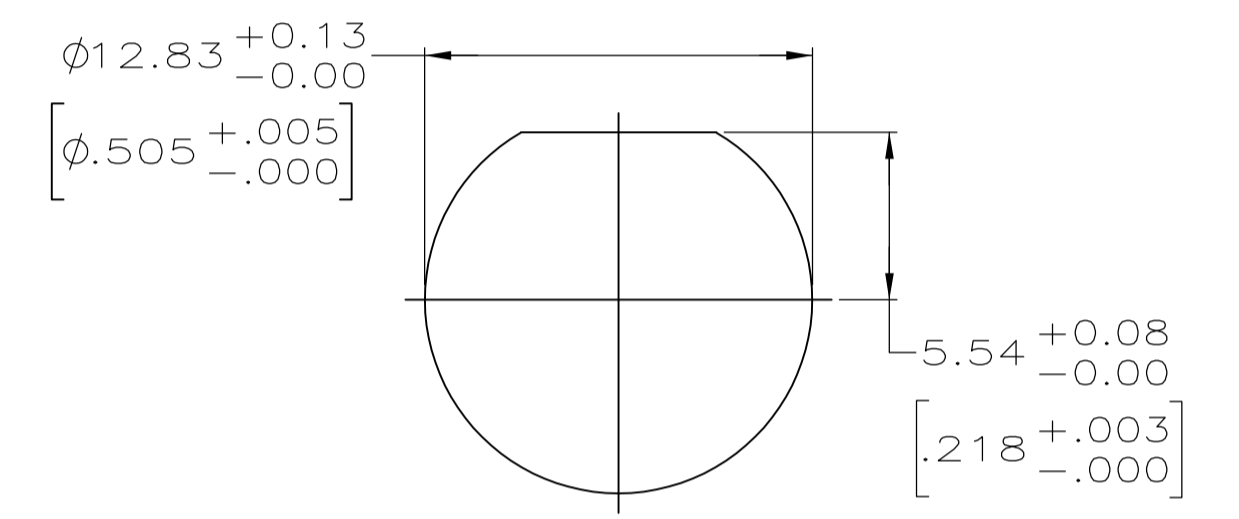

RECOMMENDED PANEL CUTOUT

OBSOLETE	-	34.93	[1.375]	RG-174/U & 188/U	.582 OZ	220009-1	21427-4	1-329631-2	1-329632-2	329633	9-328666-0	1-331368-2	1-331786-6	9-225398-2
OBSOLETE	-	38.10	[1.500]	RG-142/U,142A/U & 142B/U	-	220189-3	-	1-329631-2	1-329632-2	329633	9-225382-0	1-331369-7	1-331786-4	9-225398-1
OBSOLETE	-	34.93	[1.375]	RG-58/U,58A/U,58B/U & 58C/U	.582 OZ	69478-1	-	1-329631-2	1-329632-2	329633	9-50427-1	1-331369-6	1-331786-4	9-225398-0
OBSOLETE	④	34.93	[1.375]	RD-316 DOUBLE BRAIDED	-	69477-2	21427-4	1-329631-2	1-329632-2	329633	9-329049-0	1-331368-2	1-331786-6	2-225398-0
	⑥	34.93	[1.375]	-	-	-	-	-	-	-	-	-	-	1-225398-9
	④	34.93	[1.375]	-	-	-	-	-	-	-	-	-	-	1-225398-8
OBSOLETE	-	34.93	[1.375]	DEARBORN RG-62/U	.568 OZ	69477-1	-	1-329631-2	1-329632-2	329633	9-50428-1	2-331368-3	1-331786-5	1-225398-7
	-	34.93	[1.375]	RD-316 DOUBLE BRAIDED	-	69477-2	21427-4	1-329631-2	1-329632-2	329633	9-329049-0	1-331368-2	1-331786-6	1-225398-5
OBSOLETE	-	34.93	[1.375]	RG-188A/U DOUBLE SHIELD THERMATICS A74 71A	-	69477-2	21427-4	1-329631-2	1-329632-2	329633	9-329049-0	1-331368-2	1-331786-6	1-225398-4
OBSOLETE	-	34.93	[1.375]	RAYCHEM 7524A1312	.558 OZ	69477-1	-	1-329631-2	1-329632-2	329633	9-329461-0	2-331368-1	1-331786-6	1-225398-3
OBSOLETE	-	34.93	[1.375]	TIMES FM-59	-	69477-1	-	1-329631-2	1-329632-2	329633	9-50428-0	2-331368-1	1-331786-5	1-225398-2
OBSOLETE	-	34.93	[1.375]	AMPHENOL 21-597	.558 OZ	69477-2	-	1-329631-2	1-329632-2	329633	9-329461-0	1-331368-2	1-331786-6	1-225398-0
	④	34.93	[1.375]	RG-180/U,180A/U & 195/U	.558 OZ	69477-2	-	1-329631-2	1-329632-2	329633	9-329461-0	1-331368-4	1-331786-6	225398-9
	-	34.93	[1.375]	RG-179/U & 187/U CABLE	.557 OZ	220009-1	21427-4	1-329631-2	1-329632-2	329633	9-328666-0	1-331368-4	1-331786-6	225398-8
	-	34.93	[1.375]	RG-174/U & 188/U	.582 OZ	220009-1	21427-4	1-329631-2	1-329632-2	329633	9-328666-0	1-331368-2	1-331786-6	225398-7
	-	38.10	[1.500]	RG-142/U,142A/U & 142B/U	-	220189-3	-	1-329631-2	1-329632-2	329633	9-328666-0	1-331368-2	1-331786-6	225398-6
OBSOLETE	-	34.93	[1.375]	RG-141/U & 141A/U	-	69478-1	-	1-329631-2	1-329632-2	329633	9-50427-1	1-331369-7	1-331786-4	225398-5
	-	38.10	[1.500]	RG55/U,55A/U,55B/U & 223/U	.568 OZ	69478-1	-	1-329631-2	1-329632-2	329633	9-225382-0	1-331369-6	1-331786-4	225398-3
OBSOLETE	-	34.93	[1.375]	RG-59/U,59A/U,59B/U,62/U,62A/U & 62B/U	.582 OZ	69477-1	-	1-329631-2	1-329632-2	329633	9-50428-0	2-331368-3	1-331786-5	225398-2
	-	34.93	[1.375]	RG-58/U,58A/U,58B/U & 58C/U	.582 OZ	69478-1	-	1-329631-2	1-329632-2	329633	9-50427-1	1-331369-6	1-331786-4	225398-1

NOTES	L	CABLE	WEIGHT	CRIMP TOOL	⑦ BUSHING QTY=1	⑥ JAM NUT QTY=1	⑤ LOCK WASHER QTY=1	④ GASKET QTY=1	③ FERRULE QTY=1	② CONTACT QTY=1	① JACK ASSEMBLY QTY=1	PART NUMBER