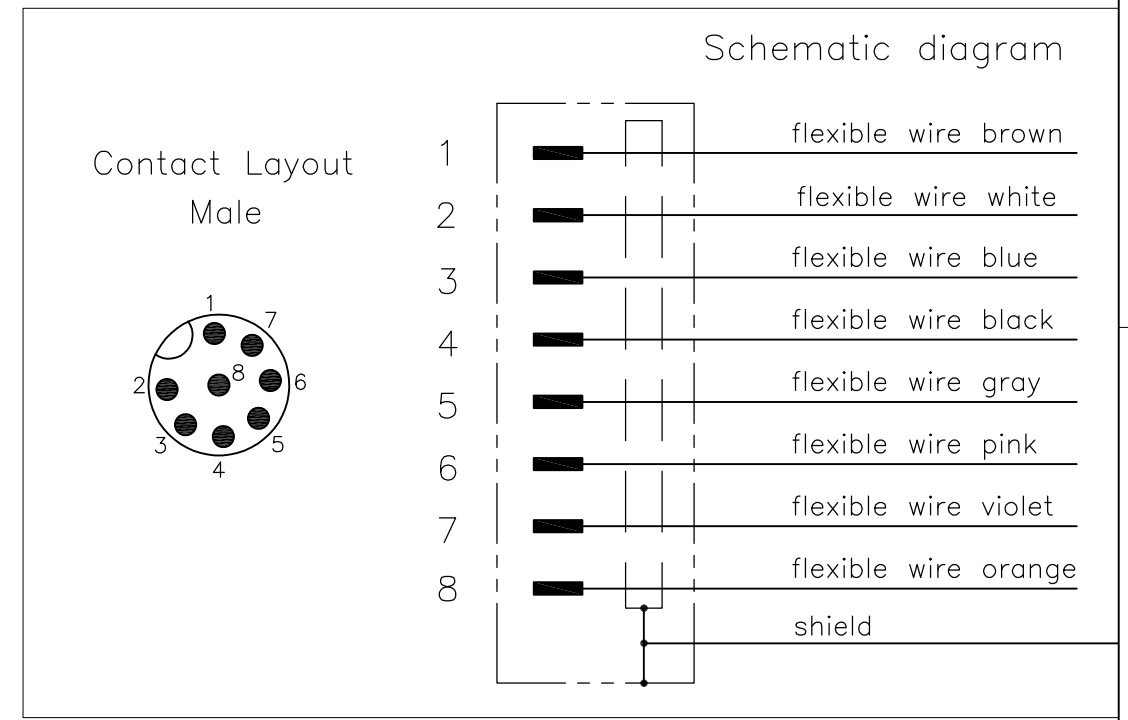

NOTES:  
 Tolerances cable lengths:  
 0m to 0.5m    +30mm  
 0.5m to 1.0m   +50mm  
 1.0m to 3.0m   +100mm  
 < 3.0m        +1.5%

VIEW 'A'

A

TECHNICAL DATA	
Operating voltage	max. 30 V AC/DC
Operating current per contact	max. 2 A
Locking of ports	Screw thread M12 x 1 mm (recommended torque 0.6 Nm) self-securing
Protection	IP65 and IP67 when plugged and screwed down (EN 60529)

LENGTH "L"	MATERIAL	JACKET COLOR	TE PN	DESCRIPTION	ITEM
10mtr	PUR	Grey	2273102-4	8x24AWG PUR 10.0m	4
5mtr			2273102-3	8x24AWG PUR 5.0m	3
3mtr			2273102-2	8x24AWG PUR 3.0m	2
1.5mtr			2273102-1	8x24AWG PUR 1.5m	1