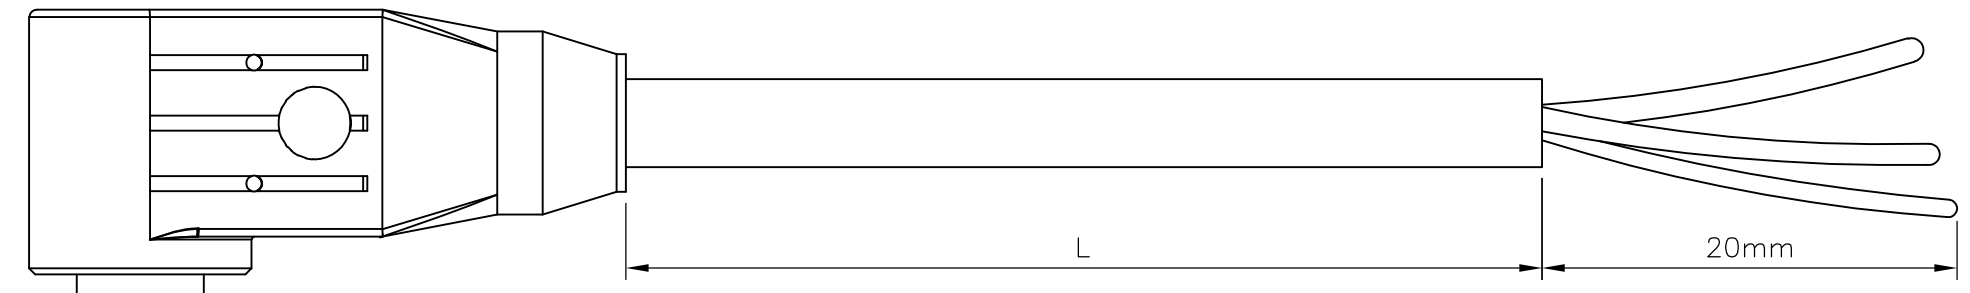

NOTES:  
 Tolerances cable lengths:  
 0m to 0.5m    +30mm  
 0.5m to 1.0m   +50mm  
 1.0m to 3.0m   +100mm  
 < 3.0m        +1.5%

VIEW 'A'

A

TECHNICAL DATA	
Operating voltage	max. 30 V AC/DC
Operating current per contact	max. 2 A
Locking of ports	Screw thread M12 x 1 mm (recommended torque 0.6 Nm) self-securing
Protection	IP65 and IP67 when plugged and screwed down (EN 60529)

PUR CABLE	
No./diameter of wires	8 x 0.25 mm <sup>2</sup>
Wire isolation	PP (wh, br, gn, ye, gr, pk, bl, rd)
C-track properties	2 million
Jacket	PUR (UL/CSA)
Outer diameter	approx. 7.0 mm
Bend radius (moving)	15 x outer diameter
Temperature range (fixed)	-40...+80 °C
Temperature range (mobile)	-20...+80 °C

LENGTH "L"	MATERIAL	JACKET COLOR	TE PN	DESCRIPTION	ITEM
10mtr	PUR	Grey	2273102-4	8x24AWG PUR 10.0m	4
5mtr			2273102-3	8x24AWG PUR 5.0m	3
3mtr			2273102-2	8x24AWG PUR 3.0m	2
1.5mtr			2273102-1	8x24AWG PUR 1.5m	1

THIS DRAWING IS A CONTROLLED DOCUMENT.

DIMENSIONS: mm	TOLERANCES UNLESS OTHERWISE SPECIFIED:	DWN SATHISH KUMAR .G 27NOV2013	TE Connectivity <b>M12 X 1.0 ANGLED PLUG PIGT SHLD A</b>
	0 PLC ± -	CHK B.VELDHOVEN 27NOV2013	
	1 PLC ± -	APVD A.VAN ZANDVOORT 27NOV2013	
	2 PLC ± -	NAME	
	3 PLC ± -	PRODUCT SPEC	108-19483
	4 PLC ± -	APPLICATION SPEC	114-32127
	ANGLES ± -	WEIGHT	-
MATERIAL	FINISH	CUSTOMER DRAWING	SCALE NTS
		SIZE A3	CAGE CODE 00779
		DRAWING NO	G-2273102
		RESTRICTED TO	-
		SHEET	1 OF 1
		REV	A1