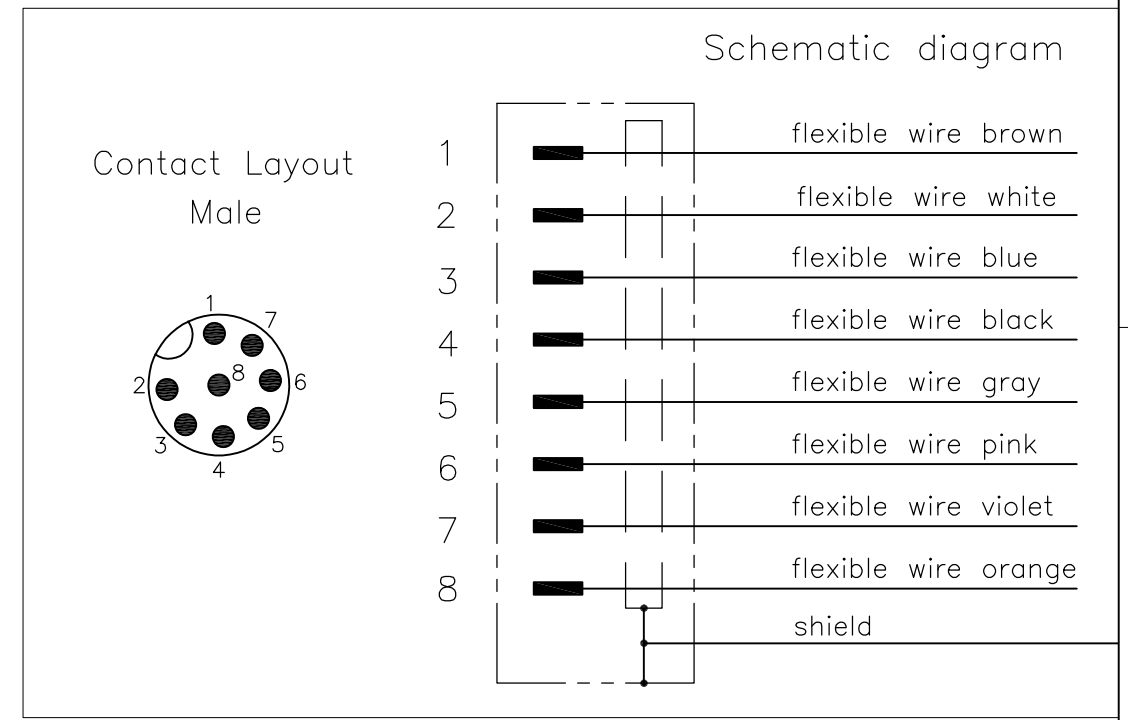

NOTES:
 Tolerances cable lengths:
 0m to 0.5m +30mm
 0.5m to 1.0m +50mm
 1.0m to 3.0m +100mm
 < 3.0m +1.5%

VIEW 'A'

TECHNICAL DATA	
Operating voltage	max. 30 V AC/DC
Operating current per contact	max. 2 A
Locking of ports	Screw thread M12 x 1 mm (recommended torque 0.6 Nm) self-securing
Protection	IP65 and IP67 when plugged and screwed down (EN 60529)

LENGTH "L"	MATERIAL	JACKET COLOR	TE PN	DESCRIPTION	ITEM
10mtr	PUR	Grey	2273102-4	8x24AWG PUR 10.0m	4
5mtr			2273102-3	8x24AWG PUR 5.0m	3
3mtr			2273102-2	8x24AWG PUR 3.0m	2
1.5mtr			2273102-1	8x24AWG PUR 1.5m	1