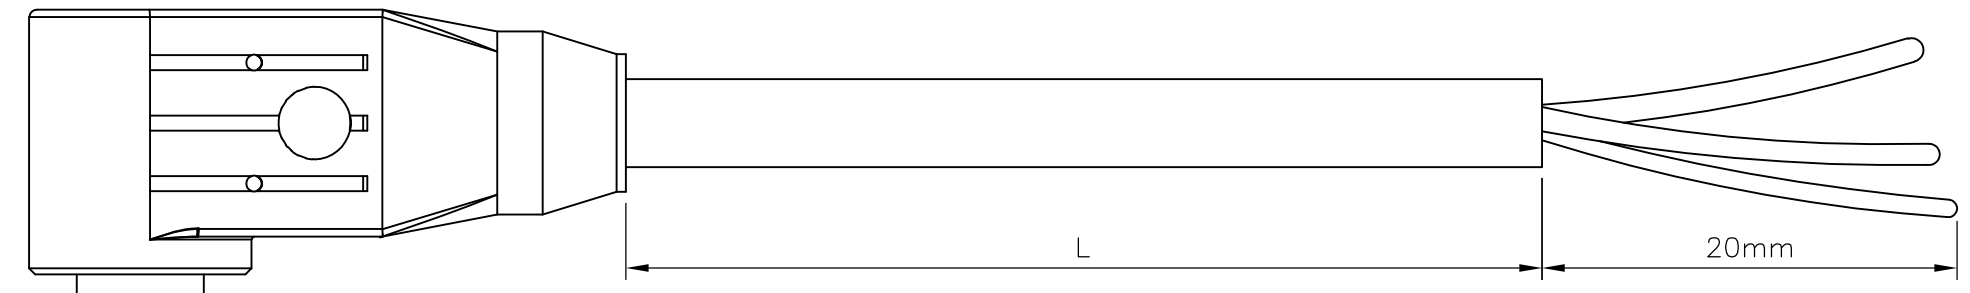

NOTES:
 Tolerances cable lengths:
 0m to 0.5m +30mm
 0.5m to 1.0m +50mm
 1.0m to 3.0m +100mm
 < 3.0m +1.5%

VIEW 'A'

TECHNICAL DATA	
Operating voltage	max. 30 V AC/DC
Operating current per contact	max. 2 A
Locking of ports	Screw thread M12 x 1 mm (recommended torque 0.6 Nm) self-securing
Protection	IP65 and IP67 when plugged and screwed down (EN 60529)

PUR CABLE	
No./diameter of wires	8 x 0.25 mm ²
Wire isolation	PP (wh, br, gn, ye, gr, pk, bl, rd)
C-track properties	2 million
Jacket	PUR (UL/CSA)
Outer diameter	approx. 7.0 mm
Bend radius (moving)	15 x outer diameter
Temperature range (fixed)	-40...+80 °C
Temperature range (mobile)	-20...+80 °C

LENGTH "L"	MATERIAL	JACKET COLOR	TE PN	DESCRIPTION	ITEM
10mtr	PUR	Grey	2273102-4	8x24AWG PUR 10.0m	4
5mtr			2273102-3	8x24AWG PUR 5.0m	3
3mtr			2273102-2	8x24AWG PUR 3.0m	2
1.5mtr			2273102-1	8x24AWG PUR 1.5m	1

THIS DRAWING IS A CONTROLLED DOCUMENT.

DIMENSIONS: mm	TOLERANCES UNLESS OTHERWISE SPECIFIED: 0 PLC ± - 1 PLC ± - 2 PLC ± - 3 PLC ± - 4 PLC ± - ANGLES ± -	DWN SATHISH KUMAR .G 27NOV2013 CHK B.VELDHOVEN 27NOV2013 APVD A.VAN ZANDVOORT 27NOV2013	TE Connectivity		
	MATERIAL - FINISH -	PRODUCT SPEC 108-19483 APPLICATION SPEC 114-32127 WEIGHT -	NAME M12 X 1.0 ANGLED PLUG PIGT SHLD A		
		CUSTOMER DRAWING	SIZE A3	CAGE CODE 00779	DRAWING NO C-2273102
			SCALE NTS	SHEET 1 OF 1	REV A1