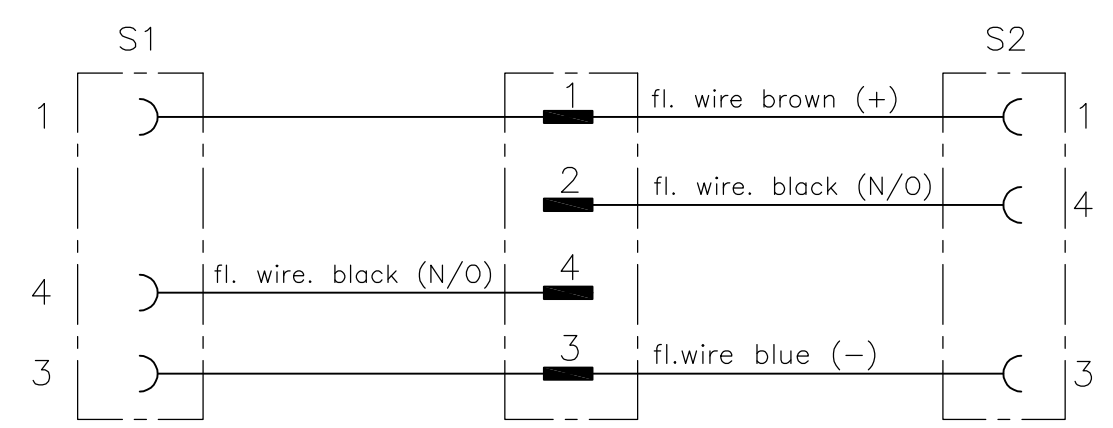

Contact Layout

Schematic diagram

3 POS PVC 2,0M	1-2273107-5
3 POS PVC 1,5M	1-2273107-4
3 POS PVC 1,0M	1-2273107-3
3 POS PVC 0,6M	1-2273107-2
3 POS PVC 0,3M	1-2273107-1
3 POS PUR 2,0M	2273107-5
3 POS PUR 1,5M	2273107-4
3 POS PUR 1,0M	2273107-3
3 POS PUR 0,6M	2273107-2
3 POS PUR 0,3M	2273107-1
DESCRIPTION	TE PN

THIS DRAWING IS A CONTROLLED DOCUMENT.		DWN 23AUG2013 SATHISH KUMAR .G	TE Connectivity	
DIMENSIONS: mm		CHK 23AUG2013 B.VELDHOVEN		
TOLERANCES UNLESS OTHERWISE SPECIFIED:		APVD 23AUG2013 A.VAN ZANDVOORT	NAME M12 Y CONN MALE TO 2XM12 FEMALE A	
0 PLC ± - 1 PLC ± - 2 PLC ± - 3 PLC ± - 4 PLC ± - ANGLES ± -		PRODUCT SPEC 108-19483	SIZE CAGE CODE DRAWING NO RESTRICTED TO	
MATERIAL -		FINISH -	A3 00779 C-2273107	
		WEIGHT	CUSTOMER DRAWING SCALE NTS SHEET 1 OF 1 REV A3	