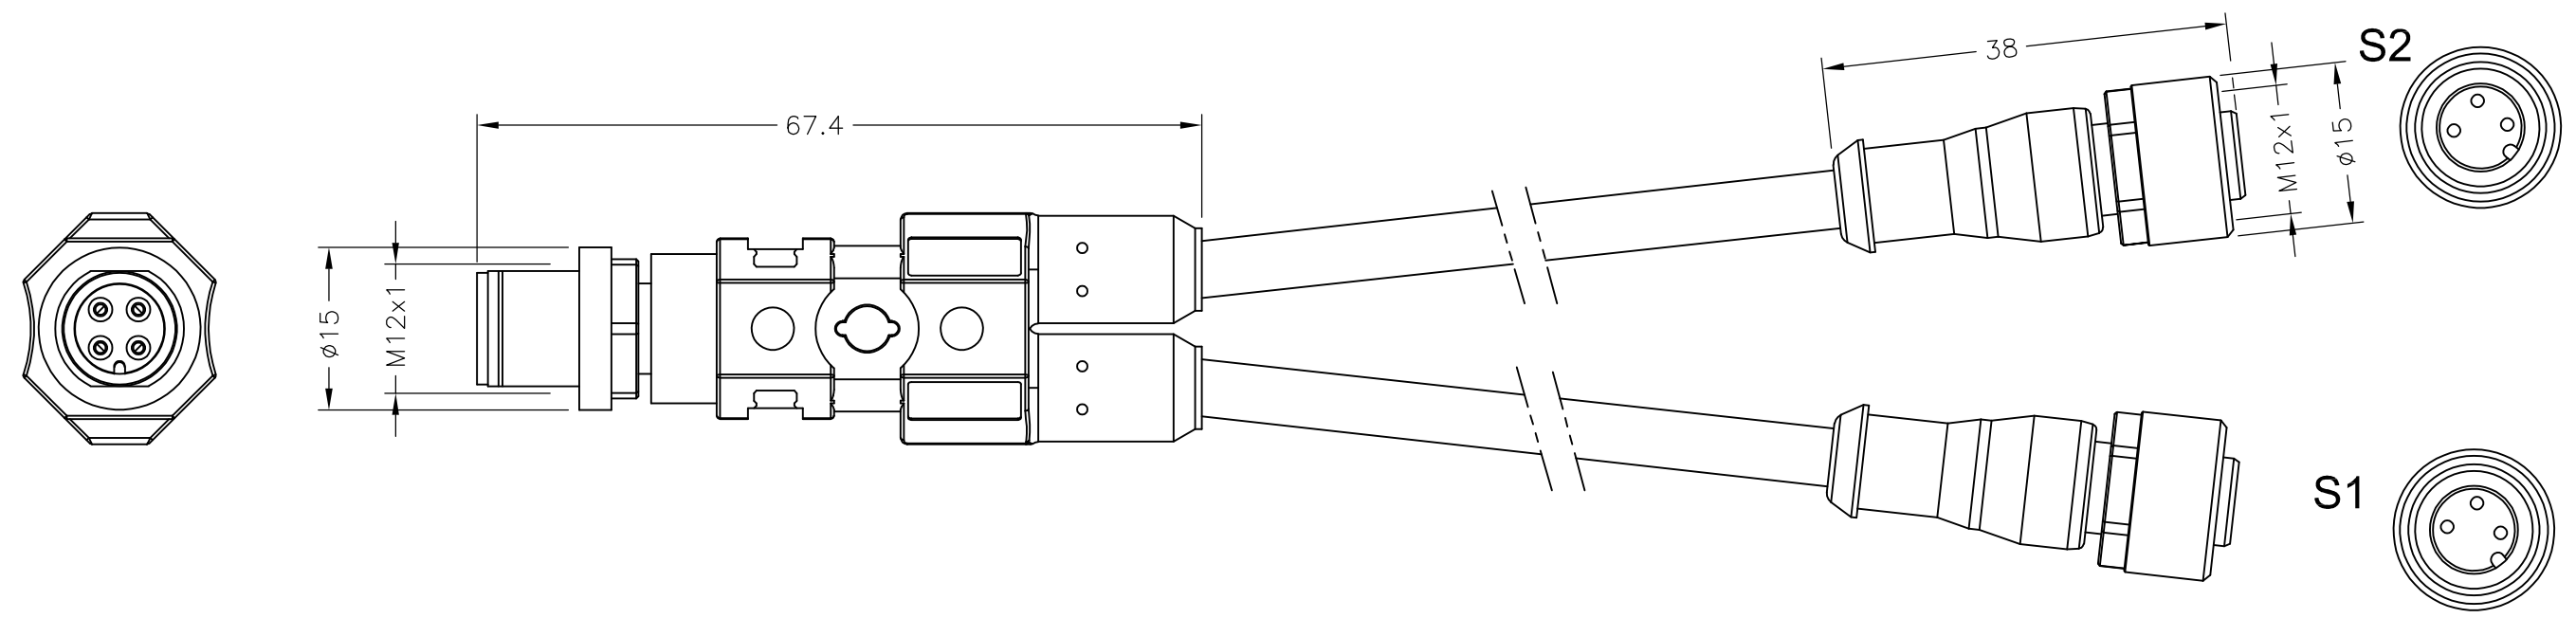

Contact Layout

Schematic diagram

3 POS PVC 2,0M	1-2273107-5
3 POS PVC 1,5M	1-2273107-4
3 POS PVC 1,0M	1-2273107-3
3 POS PVC 0,6M	1-2273107-2
3 POS PVC 0,3M	1-2273107-1
3 POS PUR 2,0M	2273107-5
3 POS PUR 1,5M	2273107-4
3 POS PUR 1,0M	2273107-3
3 POS PUR 0,6M	2273107-2
3 POS PUR 0,3M	2273107-1
DESCRIPTION	TE PN

THIS DRAWING IS A CONTROLLED DOCUMENT.		DWN 23AUG2013 SATHISH KUMAR .G	TE Connectivity	
DIMENSIONS: mm		CHK 23AUG2013 B.VELDHOVEN		
TOLERANCES UNLESS OTHERWISE SPECIFIED:		APVD 23AUG2013 A.VAN ZANDVOORT	NAME M12 Y CONN MALE TO 2XM12 FEMALE A	
0 PLC ± - 1 PLC ± - 2 PLC ± - 3 PLC ± - 4 PLC ± - ANGLES ± -		PRODUCT SPEC 108-19483	SIZE CAGE CODE DRAWING NO RESTRICTED TO	
MATERIAL -		FINISH -	A3 00779 C-2273107	
		WEIGHT	CUSTOMER DRAWING SCALE NTS SHEET 1 OF 1 REV A3	