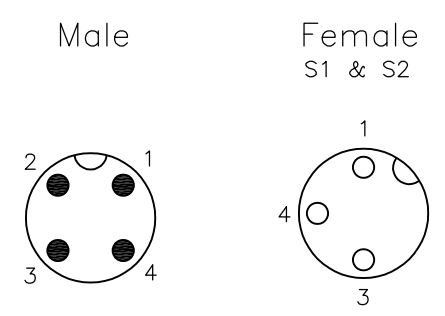

Contact Layout

Schematic diagram

3 POS PVC 2,0M	1-2273107-5
3 POS PVC 1,5M	1-2273107-4
3 POS PVC 1,0M	1-2273107-3
3 POS PVC 0,6M	1-2273107-2
3 POS PVC 0,3M	1-2273107-1
3 POS PUR 2,0M	2273107-5
3 POS PUR 1,5M	2273107-4
3 POS PUR 1,0M	2273107-3
3 POS PUR 0,6M	2273107-2
3 POS PUR 0,3M	2273107-1
DESCRIPTION	TE PN

THIS DRAWING IS A CONTROLLED DOCUMENT.		DWN 23AUG2013 SATHISH KUMAR .G	TE Connectivity	
DIMENSIONS: mm		CHK 23AUG2013 B.VELDHOVEN		
TOLERANCES UNLESS OTHERWISE SPECIFIED:		APVD 23AUG2013 A.VAN ZANDVOORT	NAME M12 Y CONN MALE TO 2XM12 FEMALE A	
0 PLC ± - 1 PLC ± - 2 PLC ± - 3 PLC ± - 4 PLC ± - ANGLES ± -		PRODUCT SPEC 108-19483	SIZE CAGE CODE DRAWING NO RESTRICTED TO	
MATERIAL -		FINISH -	A3 00779 C-2273107	
		WEIGHT	CUSTOMER DRAWING SCALE NTS SHEET 1 OF 1 REV A3	