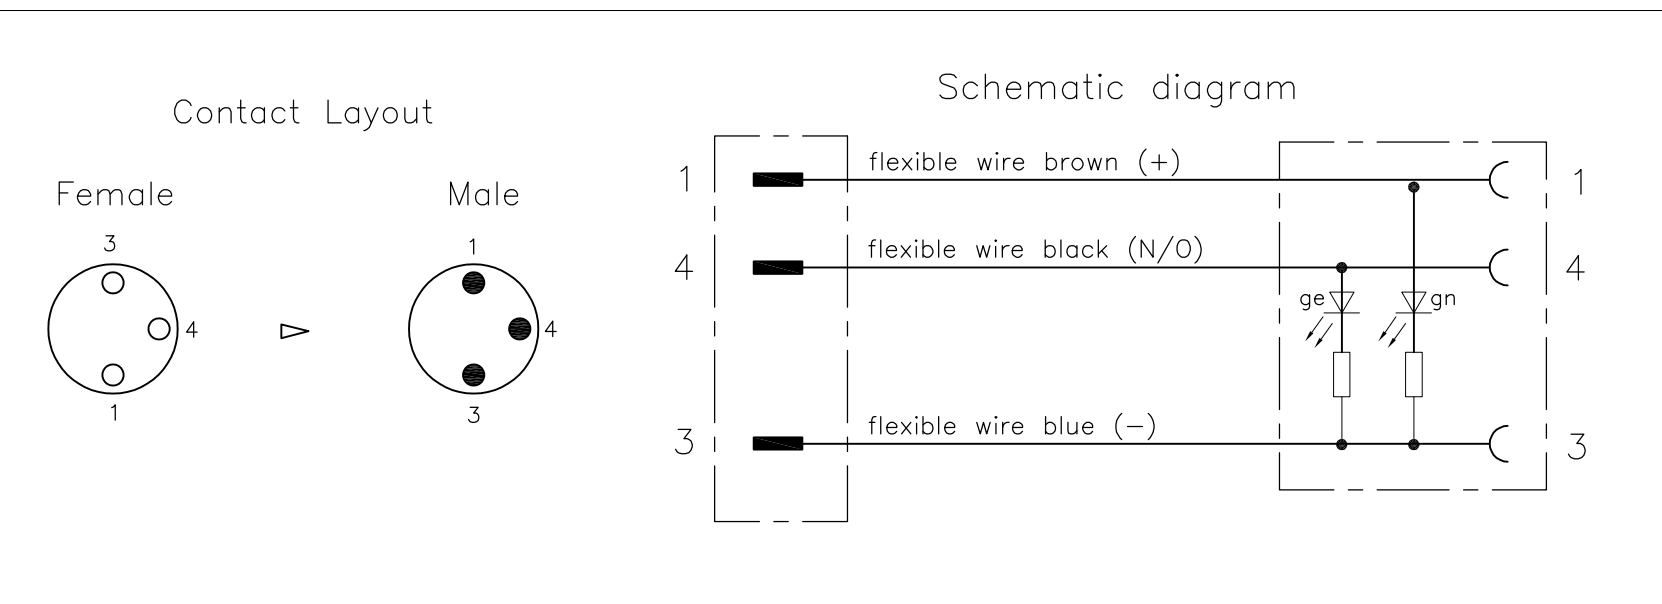

NOTES:  
 Tolerances cable lengths:  
 0m to 0.5m +30mm  
 0.5m to 1.0m +50mm  
 1.0m to 3.0m +100mm  
 < 3.0m +1.5%

TECHNICAL DATA	
Operating voltage	24 V DC ±25 %
Operating current per contact	max. 4 A
Locking of ports	Screw thread M8 x 1 mm (recommended torque 0.4 Nm) self-securing
Protection	IP65 and IP67 when plugged and screwed down (EN 60529)