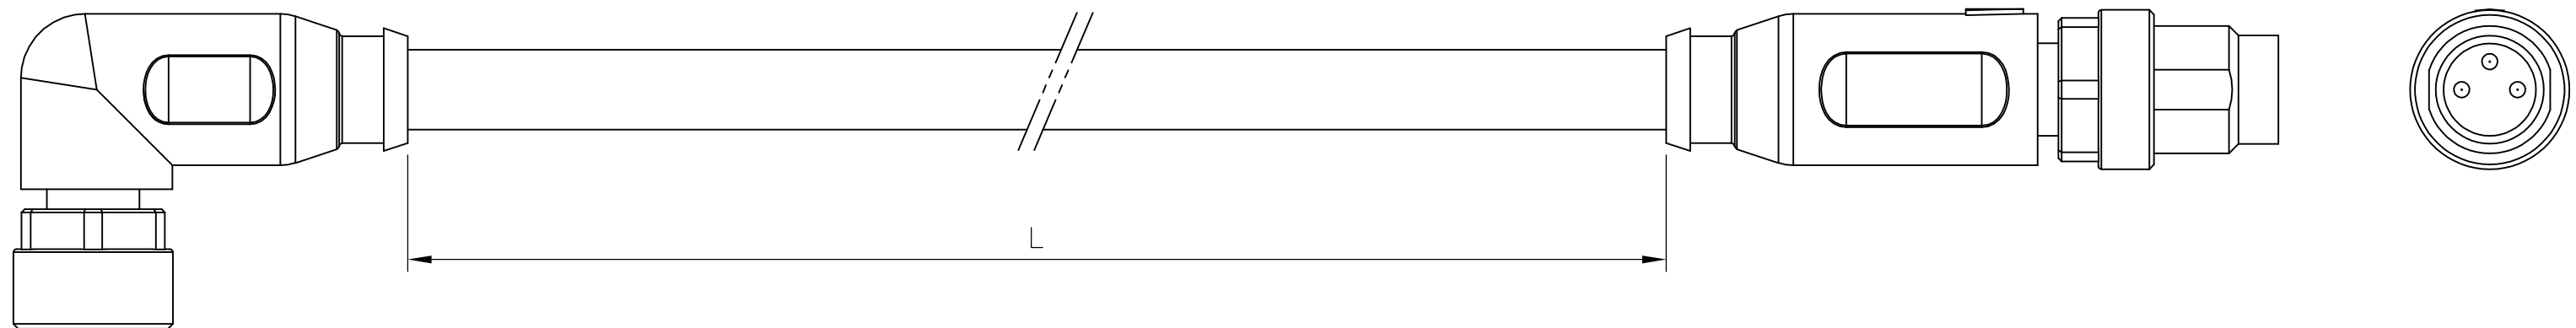

NOTES:  
 Tolerances cable lengths:  
 0m to 0.5m +30mm  
 0.5m to 1.0m +50mm  
 1.0m to 3.0m +100mm  
 < 3.0m +1.5%

TECHNICAL DATA	
Operating voltage	24 V DC ±25 %
Operating current per contact	max. 4 A
Locking of ports	Screw thread M8 x 1 mm (recommended torque 0.4 Nm) self-securing
Protection	IP65 and IP67 when plugged and screwed down (EN 60529)