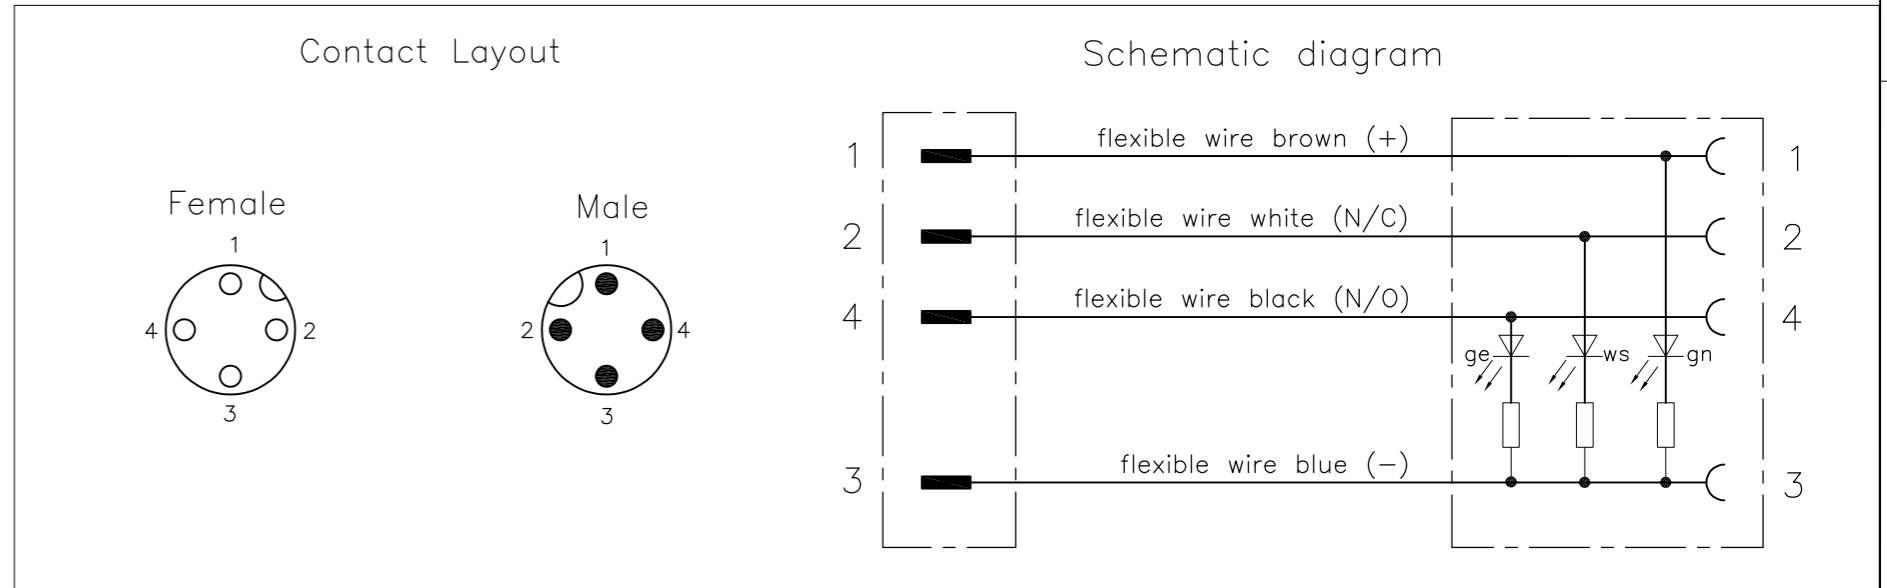

NOTES:  
 Tolerances cable lengths:  
 0m to 0.5m +30mm  
 0.5m to 1.0m +50mm  
 1.0m to 3.0m +100mm  
 < 3.0m +1.5%

TECHNICAL DATA	
Operating voltage	24 V DC ±25 %
Operating current per contact	max. 4 A
Locking of ports	Screw thread M12 x 1 mm (recommended torque 0.6 Nm) self-securing
Protection	IP65 and IP67 when plugged and screwed down (EN 60529)