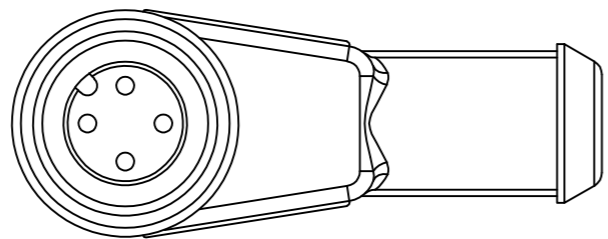

NOTES:  
 Tolerances cable lengths:  
 0m to 0.5m +30mm  
 0.5m to 1.0m +50mm  
 1.0m to 3.0m +100mm  
 < 3.0m +1.5%

TECHNICAL DATA	
Operating voltage	24 V DC ±25 %
Operating current per contact	max. 4 A
Locking of ports	Screw thread M12 x 1 mm (recommended torque 0.6 Nm) self-securing
Protection	IP65 and IP67 when plugged and screwed down (EN 60529)

PUR/PVC CABLE	
No./diameter of wires	4 x 0.34 mm <sup>2</sup>
Wire isolation	PVC (br, wh, bl, bk)
C-track properties	2 million
Jacket	PUR/PVC
Outer diameter	approx. 5.2 mm
Bend radius (moving)	15 x outer diameter
Temperature range (fixed)	-30...+80 °C
Temperature range (mobile)	-5...+80 °C