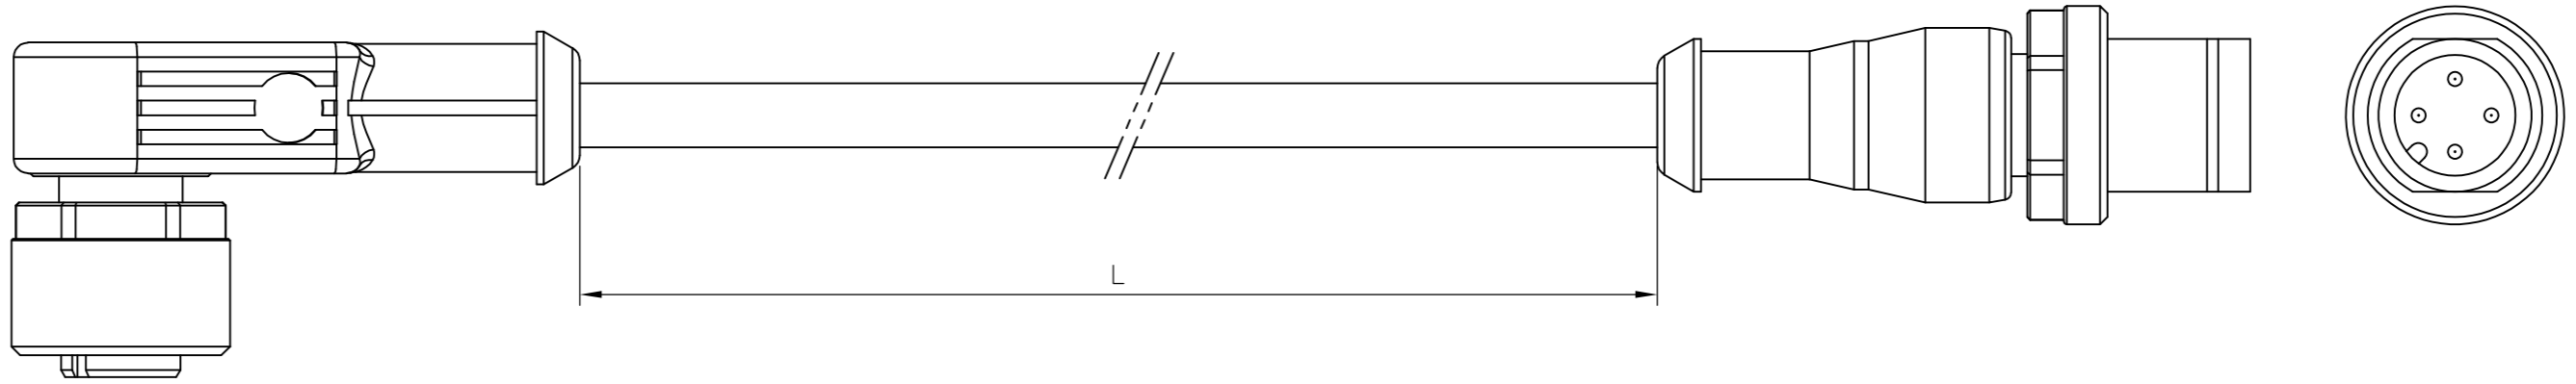

NOTES:  
 Tolerances cable lengths:  
 0m to 0.5m +30mm  
 0.5m to 1.0m +50mm  
 1.0m to 3.0m +100mm  
 < 3.0m +1.5%

TECHNICAL DATA	
Operating voltage	24 V DC ±25 %
Operating current per contact	max. 4 A
Locking of ports	Screw thread M12 x 1 mm (recommended torque 0.6 Nm) self-securing
Protection	IP65 and IP67 when plugged and screwed down (EN 60529)