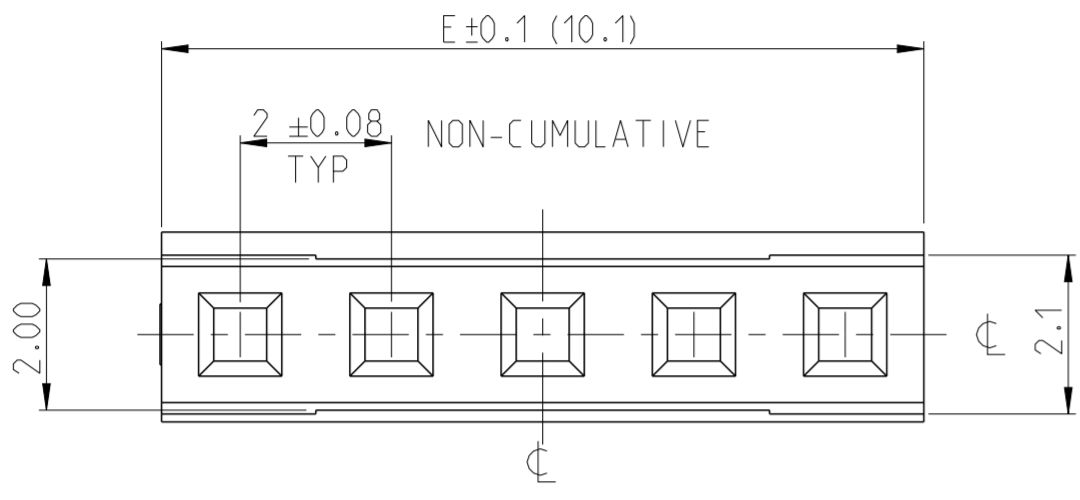

THIS DRAWING IS UNPUBLISHED. RELEASED FOR PUBLICATION
 © COPYRIGHT 2017 TE CONNECTIVITY ALL RIGHTS RESERVED.

REVISIONS				
P	LTR	DESCRIPTION	DATE	APVD
	A	RELEASE TO PRODUCTION	01APR2020	AY PS

- NOTES:
- MATERIAL:
LCP BLACK, UL94 V0
 - N = NUMBER OF POSITION PER HOUSING.
 - HOUSING TO BE USED WITH CRIMP CONTACTS
2316113 (AWG 28-24/0.08-0.22 mm²) AND
2316114 (AWG 30-28/0.05-0.08 mm²)
 - PACKAGING : BULK (BOX)

CENTERLINE FOR ODD AND EVEN POSITION HOUSINGS

SINGLE ROW HOUSING
PLAIN VERSION
-5 AS SHOWN
5:1

BOX PACKAGING		
2-2316102-5	50.1	25
2-2316102-4	48.1	24
2-2316102-3	46.1	23
2-2316102-2	44.1	22
2-2316102-1	42.1	21
2-2316102-0	40.1	20
1-2316102-9	38.1	19
1-2316102-8	36.1	18
1-2316102-7	34.1	17
1-2316102-6	32.1	16
1-2316102-5	30.1	15
1-2316102-4	28.1	14
1-2316102-3	26.1	13
1-2316102-2	24.1	12
1-2316102-1	22.1	11
1-2316102-0	20.1	10
2316102-9	18.1	9
2316102-8	16.1	8
2316102-7	14.1	7
2316102-6	12.1	6
2316102-5	10.1	5
2316102-4	8.1	4
2316102-3	6.1	3
2316102-2	4.1	2
PART NO.	DIM "E"	N

THIS DRAWING IS A CONTROLLED DOCUMENT.		DWN 29OCT2017 RAKSHITH R NAYAK	TE Connectivity	
DIMENSIONS: mm		CHK 29OCT2017 RAKSHITH R NAYAK		
TOLERANCES UNLESS OTHERWISE SPECIFIED:		APVD 11DEC2017 PRASHANTH S	NAME AMPMODU 2mm RECEPTACLE, WTB HOUSING, CRIMP, SR, PLAIN	
0 PLC ±		PRODUCT SPEC 108-64040-1	SIZE CAGE CODE DRAWING NO RESTRICTED TO	
1 PLC ±0.15		APPLICATION SPEC 114-32173	A2100779 C-2316102	
2 PLC ±0.10		WEIGHT -	SCALE 10:1 SHEET 1 OF 1 REV A	
3 PLC ±		CUSTOMER DRAWING		
4 PLC ±				
ANGLES ±2°				
FINISH -				
MATERIAL SEE NOTE 1				