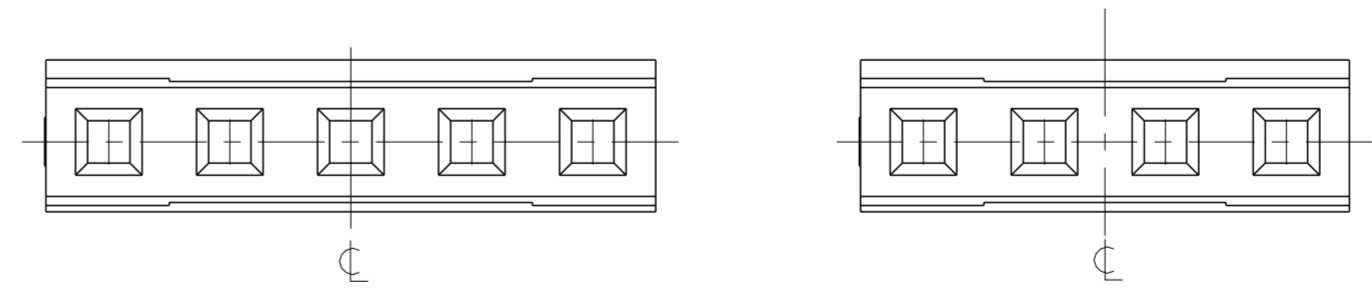

THIS DRAWING IS UNPUBLISHED. RELEASED FOR PUBLICATION
 © COPYRIGHT 2017 TE CONNECTIVITY ALL RIGHTS RESERVED.

REVISIONS				
P	LTR	DESCRIPTION	DATE	APVD
	A	RELEASE TO PRODUCTION	01APR2020	AY PS

- NOTES:
- MATERIAL:
LCP BLACK, UL94 V0
 - N = NUMBER OF POSITION PER HOUSING.
 - HOUSING TO BE USED WITH CRIMP CONTACTS
2316113 (AWG 28-24/0.08-0.22 mm²) AND
2316114 (AWG 30-28/0.05-0.08 mm²)
 - PACKAGING : BULK (BOX)

CENTERLINE FOR ODD AND EVEN POSITION HOUSINGS

SINGLE ROW HOUSING
PLAIN VERSION
-5 AS SHOWN
5:1

BOX PACKAGING		
2-2316102-5	50.1	25
2-2316102-4	48.1	24
2-2316102-3	46.1	23
2-2316102-2	44.1	22
2-2316102-1	42.1	21
2-2316102-0	40.1	20
1-2316102-9	38.1	19
1-2316102-8	36.1	18
1-2316102-7	34.1	17
1-2316102-6	32.1	16
1-2316102-5	30.1	15
1-2316102-4	28.1	14
1-2316102-3	26.1	13
1-2316102-2	24.1	12
1-2316102-1	22.1	11
1-2316102-0	20.1	10
2316102-9	18.1	9
2316102-8	16.1	8
2316102-7	14.1	7
2316102-6	12.1	6
2316102-5	10.1	5
2316102-4	8.1	4
2316102-3	6.1	3
2316102-2	4.1	2
PART NO.	DIM "E"	N