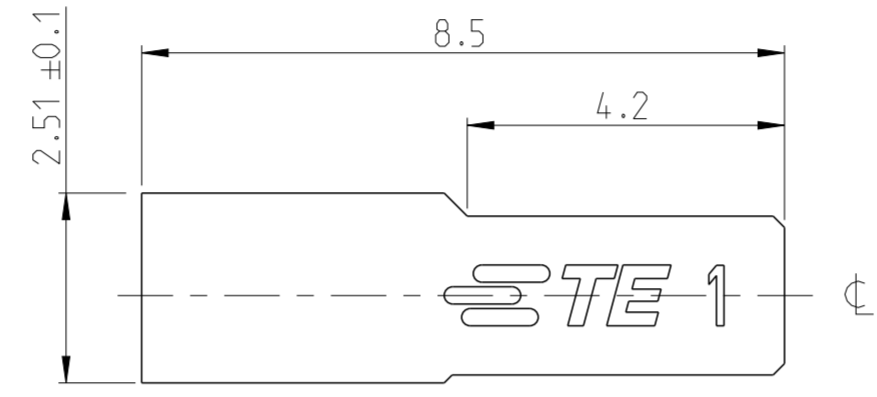

THIS DRAWING IS UNPUBLISHED. RELEASED FOR PUBLICATION
 © COPYRIGHT 2017 TE CONNECTIVITY ALL RIGHTS RESERVED.

REVISIONS				
P	LTR	DESCRIPTION	DATE	APVD
	A	RELEASE TO PRODUCTION	01APR2020	AY PS

- NOTES:
- MATERIAL:
LCP BLACK, UL94 V0
 - N = NUMBER OF POSITION PER HOUSING.
 - HOUSING TO BE USED WITH CRIMP CONTACTS
2316113 (AWG 28-24/0.08-0.22 mm²) AND
2316114 (AWG 30-28/0.05-0.08 mm²)
 - PACKAGING : BULK (BOX)

CENTERLINE FOR ODD AND EVEN POSITION HOUSINGS

SINGLE ROW HOUSING
PLAIN VERSION
-5 AS SHOWN
5:1

BOX PACKAGING		
2-2316102-5	50.1	25
2-2316102-4	48.1	24
2-2316102-3	46.1	23
2-2316102-2	44.1	22
2-2316102-1	42.1	21
2-2316102-0	40.1	20
1-2316102-9	38.1	19
1-2316102-8	36.1	18
1-2316102-7	34.1	17
1-2316102-6	32.1	16
1-2316102-5	30.1	15
1-2316102-4	28.1	14
1-2316102-3	26.1	13
1-2316102-2	24.1	12
1-2316102-1	22.1	11
1-2316102-0	20.1	10
2316102-9	18.1	9
2316102-8	16.1	8
2316102-7	14.1	7
2316102-6	12.1	6
2316102-5	10.1	5
2316102-4	8.1	4
2316102-3	6.1	3
2316102-2	4.1	2
PART NO.	DIM "E"	N

THIS DRAWING IS A CONTROLLED DOCUMENT.		DWN 29OCT2017 RAKSHITH R NAYAK	TE Connectivity	
DIMENSIONS: mm		CHK 29OCT2017 RAKSHITH R NAYAK		
TOLERANCES UNLESS OTHERWISE SPECIFIED:		APVD 11DEC2017 PRASHANTH S	NAME AMPMODU 2mm RECEPTACLE, WTB HOUSING, CRIMP, SR, PLAIN	
0 PLC ±		PRODUCT SPEC 108-64040-1	SIZE CAGE CODE DRAWING NO RESTRICTED TO	
1 PLC ±0.15		APPLICATION SPEC 114-32173	A2100779 C-2316102	
2 PLC ±0.10		WEIGHT -	SCALE 10:1 SHEET 1 OF 1 REV A	
3 PLC ±		CUSTOMER DRAWING		
4 PLC ±				
ANGLES ±2°				
FINISH -				
MATERIAL SEE NOTE 1				