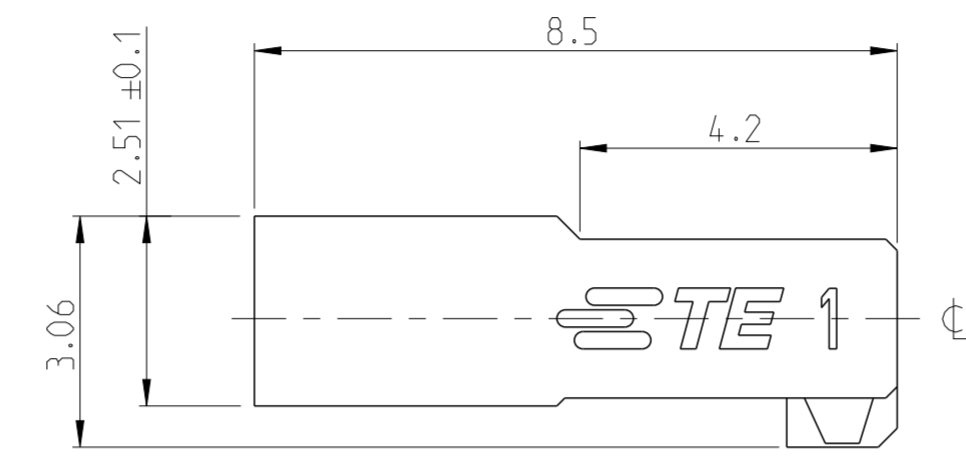

THIS DRAWING IS UNPUBLISHED. RELEASED FOR PUBLICATION
 © COPYRIGHT 2017 TE Connectivity ALL RIGHTS RESERVED.

REVISIONS				
P	LTR	DESCRIPTION	DATE	APVD
8		OUTER PROFILE CHANGED BACK	01MAR2019	SS PS
9		RIBS ADDED AT BOTH ENDS	05APR2019	HSR PS
10		OVERALL LENGTH UPDATED	12SEP2019	AY PS
11		REMOVED NOTE 5	19SEP2019	AY PS

NOTES:

1. MATERIAL:
LCP BLACK, UL94 V0
2. N = NUMBER OF POSITION PER HOUSING.
3. HOUSING TO BE USED WITH CRIMP CONTACTS
2316113 (AWG 28-24/0.08-0.22 mm²) AND
2316114 (AWG 30-28/0.05-0.08 mm²)
4. PACKAGING : BULK BOX
TUBE PACKAGING IS ON REQUEST ONLY

CENTERLINE FOR ODD AND EVEN POSITION HOUSINGS

SCALE 5:1

SINGLE ROW HOUSING.
POLARIZED W/ LOCKING
RAMP VERSION

-7 AS SHOWN

6:1

BOX PACKAGING		
1-2316103-6	32.1	16
1-2316103-5	30.1	15
1-2316103-4	28.1	14
1-2316103-3	26.1	13
1-2316103-2	24.1	12
1-2316103-1	22.1	11
1-2316103-0	20.1	10
2316103-9	18.1	9
2316103-8	16.1	8
2316103-7	14.1	7
PART NO.	DIM "E"	N

THIS DRAWING IS A CONTROLLED DOCUMENT.

DIMENSIONS: mm	TOLERANCES UNLESS OTHERWISE SPECIFIED: 0 PLC ± 1 PLC ±0.15 2 PLC ±0.10 3 PLC ± 4 PLC ± ANGLES ±2° FINISH -	DWN RAKSHITH R NAYAK 29OCT2016 CHK RAKSHITH R NAYAK 29OCT2016 APVD PRASHANTH S 11DEC2017 PRODUCT SPEC 108-64040-1 APPLICATION SPEC 114-32173 WEIGHT - CUSTOMER DRAWING	NAME AMPMODU 2mm RECEPTACLE, wTB HOUSING, CRIMP, SR, W/ LOCK RAMP SIZE A2 CAGE CODE 00779 DRAWING NO C-2316103 RESTRICTED TO - SCALE 10:1 SHEET 1 OF 1 REV 11
-------------------	---	--	--