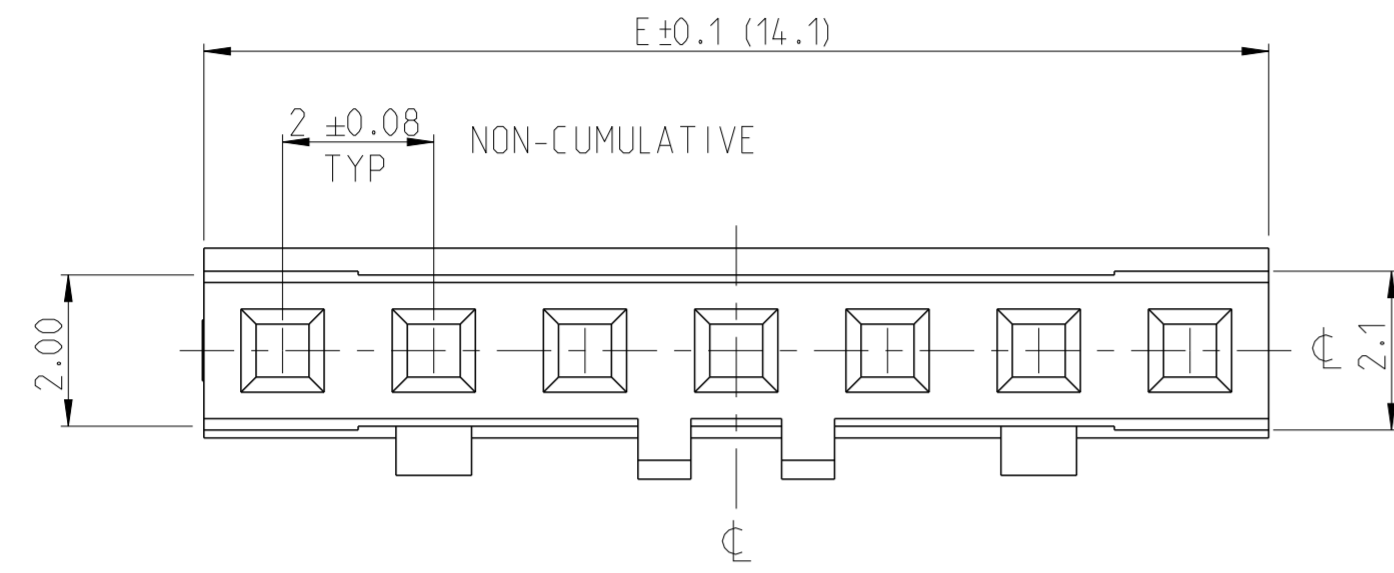

THIS DRAWING IS UNPUBLISHED. RELEASED FOR PUBLICATION
 © COPYRIGHT 2017 TE Connectivity ALL RIGHTS RESERVED.

REVISIONS				
P	LTR	DESCRIPTION	DATE	APVD
8		OUTER PROFILE CHANGED BACK	01MAR2019	SS PS
9		RIBS ADDED AT BOTH ENDS	05APR2019	HSR PS
10		OVERALL LENGTH UPDATED	12SEP2019	AY PS
11		REMOVED NOTE 5	19SEP2019	AY PS

NOTES:

1. MATERIAL:
LCP BLACK, UL94 V0
2. N = NUMBER OF POSITION PER HOUSING.
3. HOUSING TO BE USED WITH CRIMP CONTACTS
2316113 (AWG 28-24/0.08-0.22 mm²) AND
2316114 (AWG 30-28/0.05-0.08 mm²)
4. PACKAGING : BULK BOX
TUBE PACKAGING IS ON REQUEST ONLY

CENTERLINE FOR ODD AND EVEN POSITION HOUSINGS

SCALE 5:1

SINGLE ROW HOUSING.
POLARIZED W/ LOCKING
RAMP VERSION

-7 AS SHOWN

6:1

BOX PACKAGING		
1-2316103-6	32.1	16
1-2316103-5	30.1	15
1-2316103-4	28.1	14
1-2316103-3	26.1	13
1-2316103-2	24.1	12
1-2316103-1	22.1	11
1-2316103-0	20.1	10
2316103-9	18.1	9
2316103-8	16.1	8
2316103-7	14.1	7
PART NO.	DIM "E"	N

THIS DRAWING IS A CONTROLLED DOCUMENT.

DIMENSIONS: mm	TOLERANCES UNLESS OTHERWISE SPECIFIED: 0 PLC ± 1 PLC ±0.15 2 PLC ±0.10 3 PLC ± 4 PLC ± ANGLES ±2° FINISH -	DWN RAKSHITH R NAYAK 29OCT2016 CHK RAKSHITH R NAYAK 29OCT2016 APVD PRASHANTH S 11DEC2017 PRODUCT SPEC 108-64040-1 APPLICATION SPEC 114-32173 WEIGHT - CUSTOMER DRAWING	NAME AMPMODU 2mm RECEPTACLE, wTB HOUSING, CRIMP, SR, W/ LOCK RAMP SIZE A2 CAGE CODE 00779 DRAWING NO C-2316103 RESTRICTED TO - SCALE 10:1 SHEET 1 OF 1 REV 11
-------------------	---	--	--