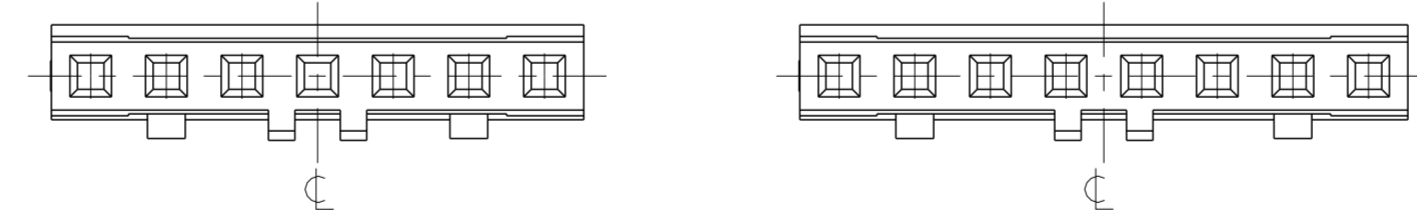

THIS DRAWING IS UNPUBLISHED. RELEASED FOR PUBLICATION
 © COPYRIGHT 2017 TE Connectivity ALL RIGHTS RESERVED.

REVISIONS				
P	LTR	DESCRIPTION	DATE	APVD
8		OUTER PROFILE CHANGED BACK	01MAR2019	SS PS
9		RIBS ADDED AT BOTH ENDS	05APR2019	HSR PS
10		OVERALL LENGTH UPDATED	12SEP2019	AY PS
11		REMOVED NOTE 5	19SEP2019	AY PS

NOTES:

1. MATERIAL:
LCP BLACK, UL94 V0
2. N = NUMBER OF POSITION PER HOUSING.
3. HOUSING TO BE USED WITH CRIMP CONTACTS
2316113 (AWG 28-24/0.08-0.22 mm²) AND
2316114 (AWG 30-28/0.05-0.08 mm²)
4. PACKAGING : BULK BOX
TUBE PACKAGING IS ON REQUEST ONLY

CENTERLINE FOR ODD AND EVEN POSITION HOUSINGS

SCALE 5:1

SINGLE ROW HOUSING.
POLARIZED W/ LOCKING
RAMP VERSION

-7 AS SHOWN

6:1

BOX PACKAGING		
1-2316103-6	32.1	16
1-2316103-5	30.1	15
1-2316103-4	28.1	14
1-2316103-3	26.1	13
1-2316103-2	24.1	12
1-2316103-1	22.1	11
1-2316103-0	20.1	10
2316103-9	18.1	9
2316103-8	16.1	8
2316103-7	14.1	7
PART NO.	DIM "E"	N