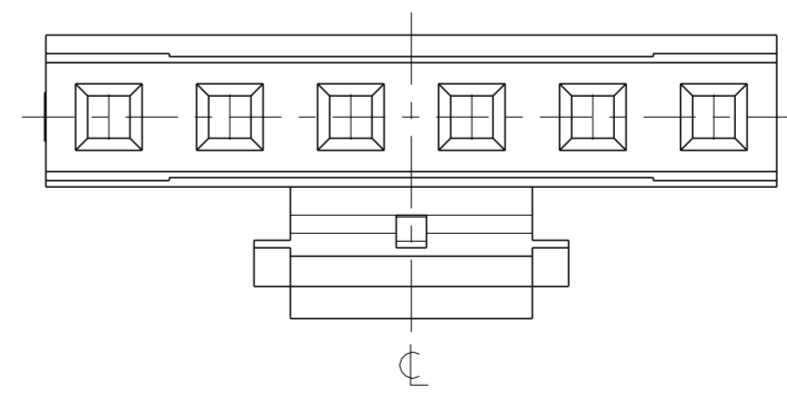

THIS DRAWING IS UNPUBLISHED. RELEASED FOR PUBLICATION
 © COPYRIGHT 2017 TE Connectivity ALL RIGHTS RESERVED.

REVISIONS				
P	LTR	DESCRIPTION	DATE	APVD
9		RIBS ADDED AT BOTH ENDS	29MAR2019	HSR PS
10		RIB ADDED ON LATCH	17JUL2019	AY PS
11		OVERALL LENGTH UPDATED	12SEP2019	AY PS
12		REMOVED NOTE 5	19SEP2019	AY PS

- NOTES:
- MATERIAL:
LCP BLACK, UL94 V0
 - N = NUMBER OF POSITION PER HOUSING.
 - HOUSING TO BE USED WITH CRIMP CONTACTS
2316113 (AWG 28-24/0.08-0.22 mm²) AND
2316114 (AWG 30-28/0.05-0.08 mm²)
 - PACKAGING : BOX

CENTERLINE FOR ODD AND EVEN POSITION HOUSINGS

SINGLE ROW HOUSING,
LATCH VERSION
-5 AS SHOWN

5:1

1-2316104-6	32.1	16
1-2316104-5	30.1	15
1-2316104-4	28.1	14
1-2316104-3	26.1	13
1-2316104-2	24.1	12
1-2316104-1	22.1	11
1-2316104-0	20.1	10
2316104-9	18.1	9
2316104-8	16.1	8
2316104-7	14.1	7
2316104-6	12.1	6
2316104-5	10.1	5
2316104-4	8.1	4
2316104-3	6.1	3
PART NO.	DIM "E"	N