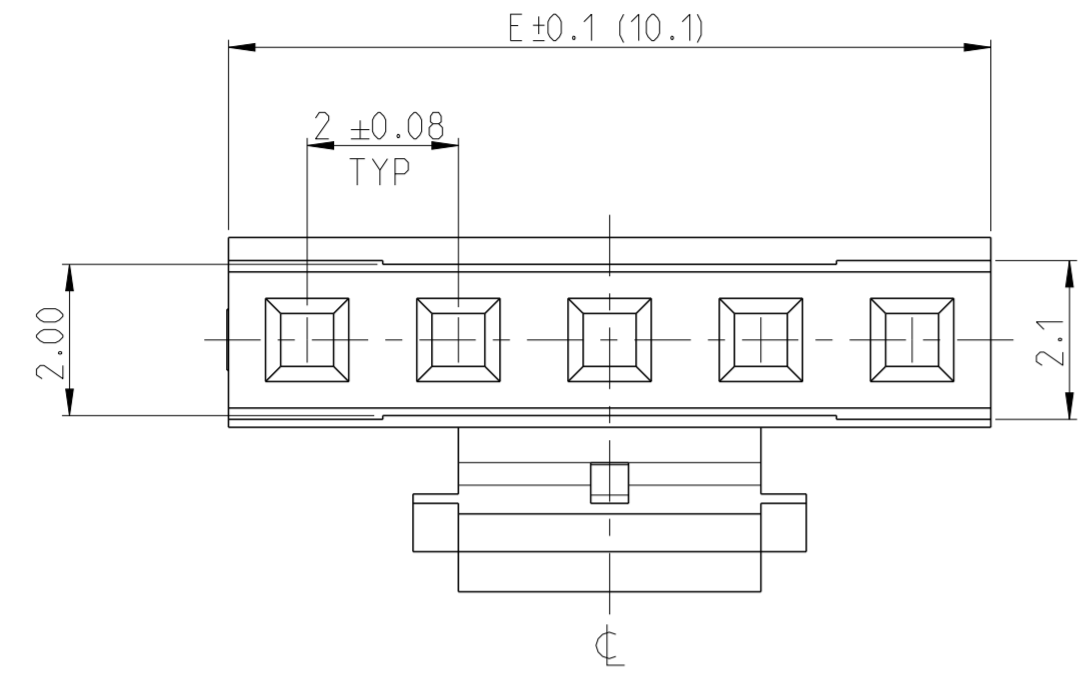

THIS DRAWING IS UNPUBLISHED. RELEASED FOR PUBLICATION
 © COPYRIGHT 2017 TE Connectivity ALL RIGHTS RESERVED.

REVISIONS				
P	LTR	DESCRIPTION	DATE	APVD
9		RIBS ADDED AT BOTH ENDS	29MAR2019	HSR PS
10		RIB ADDED ON LATCH	17JUL2019	AY PS
11		OVERALL LENGTH UPDATED	12SEP2019	AY PS
12		REMOVED NOTE 5	19SEP2019	AY PS

- NOTES:
- MATERIAL:
LCP BLACK, UL94 V0
 - N = NUMBER OF POSITION PER HOUSING.
 - HOUSING TO BE USED WITH CRIMP CONTACTS
2316113 (AWG 28-24/0.08-0.22 mm²) AND
2316114 (AWG 30-28/0.05-0.08 mm²)
 - PACKAGING : BOX

CENTERLINE FOR ODD AND EVEN POSITION HOUSINGS

SINGLE ROW HOUSING,
LATCH VERSION
-5 AS SHOWN

5:1

1-2316104-6	32.1	16
1-2316104-5	30.1	15
1-2316104-4	28.1	14
1-2316104-3	26.1	13
1-2316104-2	24.1	12
1-2316104-1	22.1	11
1-2316104-0	20.1	10
2316104-9	18.1	9
2316104-8	16.1	8
2316104-7	14.1	7
2316104-6	12.1	6
2316104-5	10.1	5
2316104-4	8.1	4
2316104-3	6.1	3
PART NO.	DIM "E"	N

THIS PRINT IS
PRELIMINARY
UNQUALIFIED PRODUCT
CONTACT PRODUCT ENGINEERING
BEFORE USING THIS PRINT

THIS DRAWING IS A CONTROLLED DOCUMENT.

DIMENSIONS: mm	TOLERANCES UNLESS OTHERWISE SPECIFIED: 0 PLC ± 1 PLC ±0.15 2 PLC ±0.10 3 PLC ± 4 PLC ± ANGLES ±2° FINISH -	DWN 29OCT2017 RAKSHITH R NAYAK CHK 29OCT2017 RAKSHITH R NAYAK APVD 11DEC2017 PRASHANTH S PRODUCT SPEC 108-64040-1 APPLICATION SPEC 114-32173 WEIGHT - CUSTOMER DRAWING	NAME AMPMODU 2mm RECEPTACLE, w/B HOUSING, CRIMP, SR, CENTER LATCH	SIZE A2	CAGE CODE 100779	DRAWING NO C-2316104	RESTRICTED TO -
MATERIAL SEE NOTE 1				SCALE 10:1	SHEET 1 OF 1	REV 12	