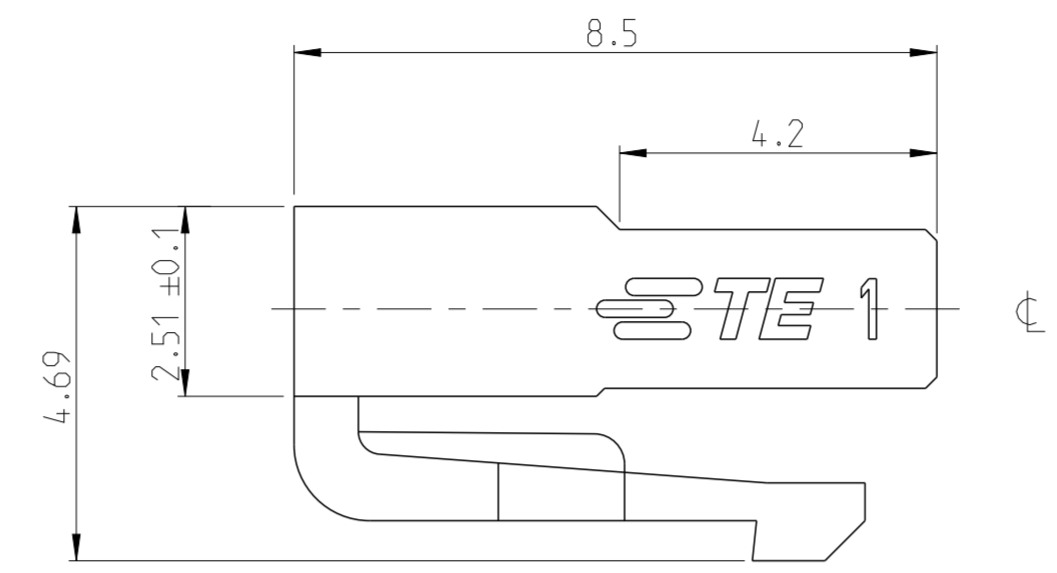

THIS DRAWING IS UNPUBLISHED. RELEASED FOR PUBLICATION
 © COPYRIGHT 2017 TE Connectivity ALL RIGHTS RESERVED.

REVISIONS				
P	LTR	DESCRIPTION	DATE	APVD
9		RIBS ADDED AT BOTH ENDS	29MAR2019	HSR PS
10		RIB ADDED ON LATCH	17JUL2019	AY PS
11		OVERALL LENGTH UPDATED	12SEP2019	AY PS
12		REMOVED NOTE 5	19SEP2019	AY PS

- NOTES:
- MATERIAL:
LCP BLACK, UL94 V0
 - N = NUMBER OF POSITION PER HOUSING.
 - HOUSING TO BE USED WITH CRIMP CONTACTS
2316113 (AWG 28-24/0.08-0.22 mm²) AND
2316114 (AWG 30-28/0.05-0.08 mm²)
 - PACKAGING : BOX

CENTERLINE FOR ODD AND EVEN POSITION HOUSINGS

SINGLE ROW HOUSING,
LATCH VERSION
-5 AS SHOWN

5:1

1-2316104-6	32.1	16
1-2316104-5	30.1	15
1-2316104-4	28.1	14
1-2316104-3	26.1	13
1-2316104-2	24.1	12
1-2316104-1	22.1	11
1-2316104-0	20.1	10
2316104-9	18.1	9
2316104-8	16.1	8
2316104-7	14.1	7
2316104-6	12.1	6
2316104-5	10.1	5
2316104-4	8.1	4
2316104-3	6.1	3
PART NO.	DIM "E"	N

THIS PRINT IS
PRELIMINARY
UNQUALIFIED PRODUCT
CONTACT PRODUCT ENGINEERING
BEFORE USING THIS PRINT

THIS DRAWING IS A CONTROLLED DOCUMENT.

DIMENSIONS: mm	TOLERANCES UNLESS OTHERWISE SPECIFIED: 0 PLC ± 1 PLC ±0.15 2 PLC ±0.10 3 PLC ± 4 PLC ± ANGLES ±2° FINISH -	DWN 29OCT2017 RAKSHITH R NAYAK CHK 29OCT2017 RAKSHITH R NAYAK APVD 11DEC2017 PRASHANTH S PRODUCT SPEC 108-64040-1 APPLICATION SPEC 114-32173 WEIGHT - CUSTOMER DRAWING	NAME AMPMODU 2mm RECEPTACLE, w/B HOUSING, CRIMP, SR, CENTER LATCH	SIZE A2	CAGE CODE 100779	DRAWING NO C-2316104	RESTRICTED TO -
MATERIAL SEE NOTE 1				SCALE 10:1	SHEET 1 OF 1	REV 12	