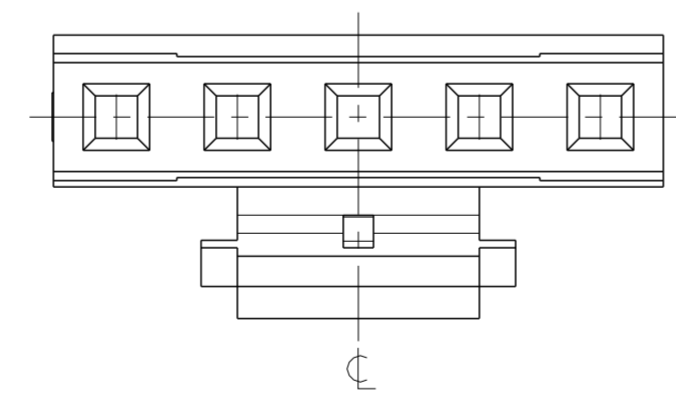

THIS DRAWING IS UNPUBLISHED. RELEASED FOR PUBLICATION
 © COPYRIGHT 2017 TE Connectivity ALL RIGHTS RESERVED.

REVISIONS				
P	LTR	DESCRIPTION	DATE	APVD
9		RIBS ADDED AT BOTH ENDS	29MAR2019	HSR PS
10		RIB ADDED ON LATCH	17JUL2019	AY PS
11		OVERALL LENGTH UPDATED	12SEP2019	AY PS
12		REMOVED NOTE 5	19SEP2019	AY PS

- NOTES:
- MATERIAL:
LCP BLACK, UL94 V0
 - N = NUMBER OF POSITION PER HOUSING.
 - HOUSING TO BE USED WITH CRIMP CONTACTS
2316113 (AWG 28-24/0.08-0.22 mm²) AND
2316114 (AWG 30-28/0.05-0.08 mm²)
 - PACKAGING : BOX

CENTERLINE FOR ODD AND EVEN POSITION HOUSINGS

SINGLE ROW HOUSING,
LATCH VERSION
-5 AS SHOWN

5:1

1-2316104-6	32.1	16
1-2316104-5	30.1	15
1-2316104-4	28.1	14
1-2316104-3	26.1	13
1-2316104-2	24.1	12
1-2316104-1	22.1	11
1-2316104-0	20.1	10
2316104-9	18.1	9
2316104-8	16.1	8
2316104-7	14.1	7
2316104-6	12.1	6
2316104-5	10.1	5
2316104-4	8.1	4
2316104-3	6.1	3
PART NO.	DIM "E"	N

THIS PRINT IS
PRELIMINARY
UNQUALIFIED PRODUCT
CONTACT PRODUCT ENGINEERING
BEFORE USING THIS PRINT

THIS DRAWING IS A CONTROLLED DOCUMENT.

DIMENSIONS: mm	TOLERANCES UNLESS OTHERWISE SPECIFIED: 0 PLC ± 1 PLC ±0.15 2 PLC ±0.10 3 PLC ± 4 PLC ± ANGLES ±2° FINISH -	DWN 29OCT2017 RAKSHITH R NAYAK CHK 29OCT2017 RAKSHITH R NAYAK APVD 11DEC2017 PRASHANTH S PRODUCT SPEC 108-64040-1 APPLICATION SPEC 114-32173 WEIGHT - CUSTOMER DRAWING	NAME AMPMODU 2mm RECEPTACLE, w/B HOUSING, CRIMP, SR, CENTER LATCH	SIZE A2	CAGE CODE 100779	DRAWING NO C-2316104	RESTRICTED TO -
MATERIAL SEE NOTE 1				SCALE 10:1	SHEET 1 OF 1	REV 12	