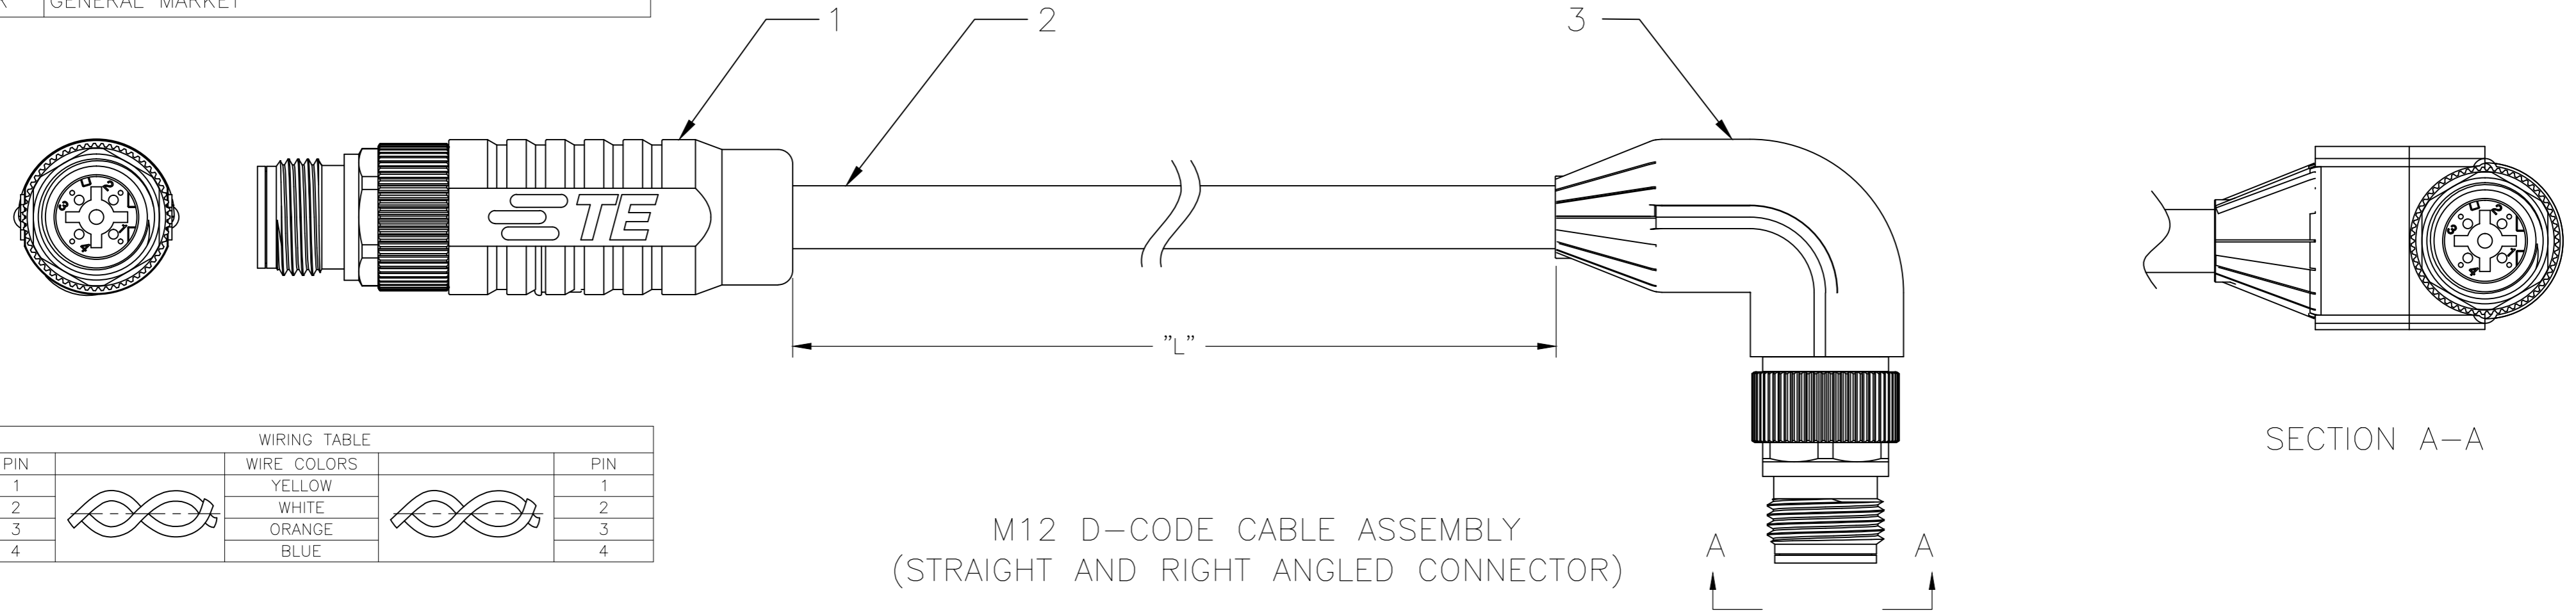

THIS DRAWING IS UNPUBLISHED.		RELEASED FOR PUBLICATION	
© COPYRIGHT - TE Connectivity		ALL RIGHTS RESERVED.	
PROJECT	PRJ-14-000004825		
PART NO.	X-2322422-X		
DESCRIPTION	M12 D-4 CODE CABLE ASSY. (PLUG-PLUG) CAT 5E		
CUSTOMER	GENERAL MARKET		

REVISIONS				
P	LTR	DESCRIPTION	DATE	APVD
A		INITIAL RELEASE	07JUL2017	KK ES

WIRING TABLE			
PIN		WIRE COLORS	PIN
1		YELLOW	1
2		WHITE	2
3		ORANGE	3
4		BLUE	4