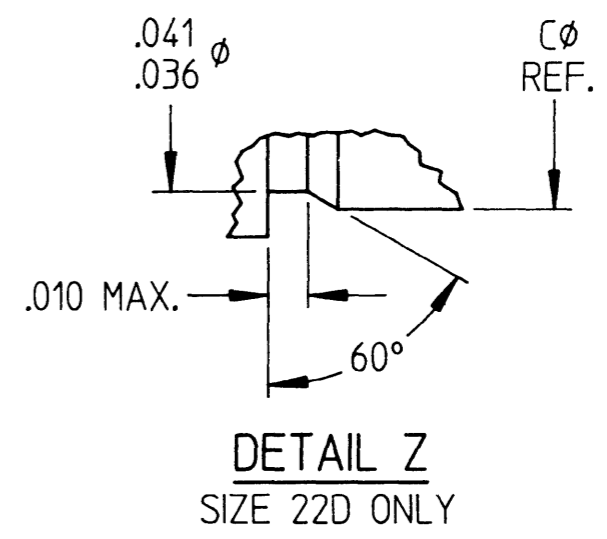

C	12331-**	REVISIONS		
		REV	DESCRIPTION	DATE
C		REVISED AND REDRAWN PER E.O. A12762	4-15-92	<i>P</i>

DEUTSCH PART NO. **	MILITARY PART NO.	COLOR BANDS			SIZE	WIRE GAGE RANGE	RECOMMENDED STRIP LENGTH	CRIMP TOOL	POSITIONER	A MIN.	B MIN.	C MAX.
		1st	2nd	3rd								
12331-22	MIL-C-39029/107-620	BLUE	RED	BLACK	22D	22, 24, 26, 28	.160 TO .190	M22520/2-01 M22520/7-01	M22520/2-09 M22520/7-07	.141	.0335	.048
12331-20	MIL-C-39029/107-621	BLUE	RED	BROWN	20	20, 22, 24	.230 TO .260	M22520/1-01 M22520/7-01	M22520/1-04 RED M22520/2-10 M22520/7-08	.209	.046	.070
12331-16	MIL-C-39029/107-622	BLUE	RED	RED	16	16, 18, 20	.230 TO .260	M22520/1-01 M22520/7-01	M22520/1-04 BLUE M22520/7-04	.209	.066	.103
12331-12	MIL-C-39029/107-623	BLUE	RED	ORANGE	12	12 AND 14	.230 TO .260	M22520/1-01	M22520/1-04 YELLOW	.209	.098	.151

- NOTE:
1. DIMENSIONS ARE IN INCHES UNLESS OTHERWISE SPECIFIED.
 2. FINISH: DEUTSCH ALLOY OVER NICKEL PER QQ-N-290.
 3. MATERIAL: COPPER ALLOY PER MIL-C-39029, COMPOSITION A.

SIGNATURE & DATE	
DR	R. GROSS 3-25-92
CHK	<i>Jo Powell</i> 4-15-92
PE	R. Gross 3-25-92
APPD	
SCALE	NONE
WT	

CONTACT, PIN
CRIMP TYPE
SIZE 22D THRU 12 FOR DG123
38999 INSERT TYPE CONNECTOR
ENVELOPE

CP	MATL CODE
DEUTSCH ENGINEERED CONNECTING DEVICES Municipal Airport Banning, California	
B	12331-**
DWG SIZE	CODE 1139 SHEET 1 OF 1