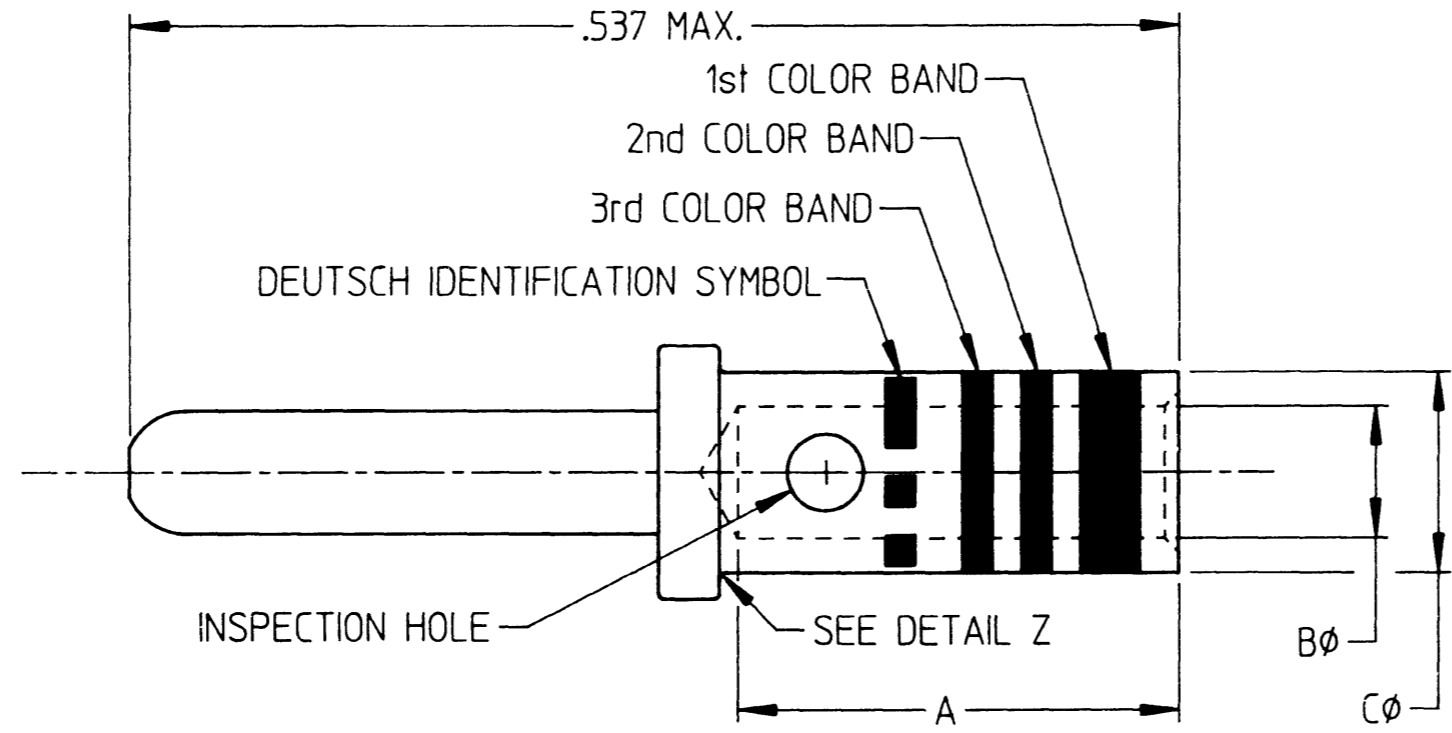

C	12331-**	REVISIONS		
		REV	DESCRIPTION	DATE
C		REVISED AND REDRAWN PER E.O. A12762	4-15-92	<i>P</i>

DEUTSCH PART NO. **	MILITARY PART NO.	COLOR BANDS			SIZE	WIRE GAGE RANGE	RECOMMENDED STRIP LENGTH	CRIMP TOOL	POSITIONER	A MIN.	B MIN.	C MAX.
		1st	2nd	3rd								
12331-22	MIL-C-39029/107-620	BLUE	RED	BLACK	22D	22, 24, 26, 28	.160 TO .190	M22520/2-01 M22520/7-01	M22520/2-09 M22520/7-07	.141	.0335	.048
12331-20	MIL-C-39029/107-621	BLUE	RED	BROWN	20	20, 22, 24	.230 TO .260	M22520/1-01 M22520/7-01	M22520/1-04 RED M22520/2-10 M22520/7-08	.209	.046	.070
12331-16	MIL-C-39029/107-622	BLUE	RED	RED	16	16, 18, 20	.230 TO .260	M22520/1-01 M22520/7-01	M22520/1-04 BLUE M22520/7-04	.209	.066	.103
12331-12	MIL-C-39029/107-623	BLUE	RED	ORANGE	12	12 AND 14	.230 TO .260	M22520/1-01	M22520/1-04 YELLOW	.209	.098	.151

- NOTE:
1. DIMENSIONS ARE IN INCHES UNLESS OTHERWISE SPECIFIED.
 2. FINISH: DEUTSCH ALLOY OVER NICKEL PER QQ-N-290.
 3. MATERIAL: COPPER ALLOY PER MIL-C-39029, COMPOSITION A.

SIGNATURE & DATE	
DR	R. GROSS 3-25-92
CHK	<i>Jo Powell</i> 4-15-92
PE	R. Gross 3-25-92
APPD	
SCALE	NONE
WT	

CONTACT, PIN
CRIMP TYPE
SIZE 22D THRU 12 FOR DG123
38999 INSERT TYPE CONNECTOR
ENVELOPE

CP	MATL CODE
DEUTSCH ENGINEERED CONNECTING DEVICES Municipal Airport Banning, California	
B	12331-**
DWG SIZE	CODE 1139 SHEET 1 OF 1