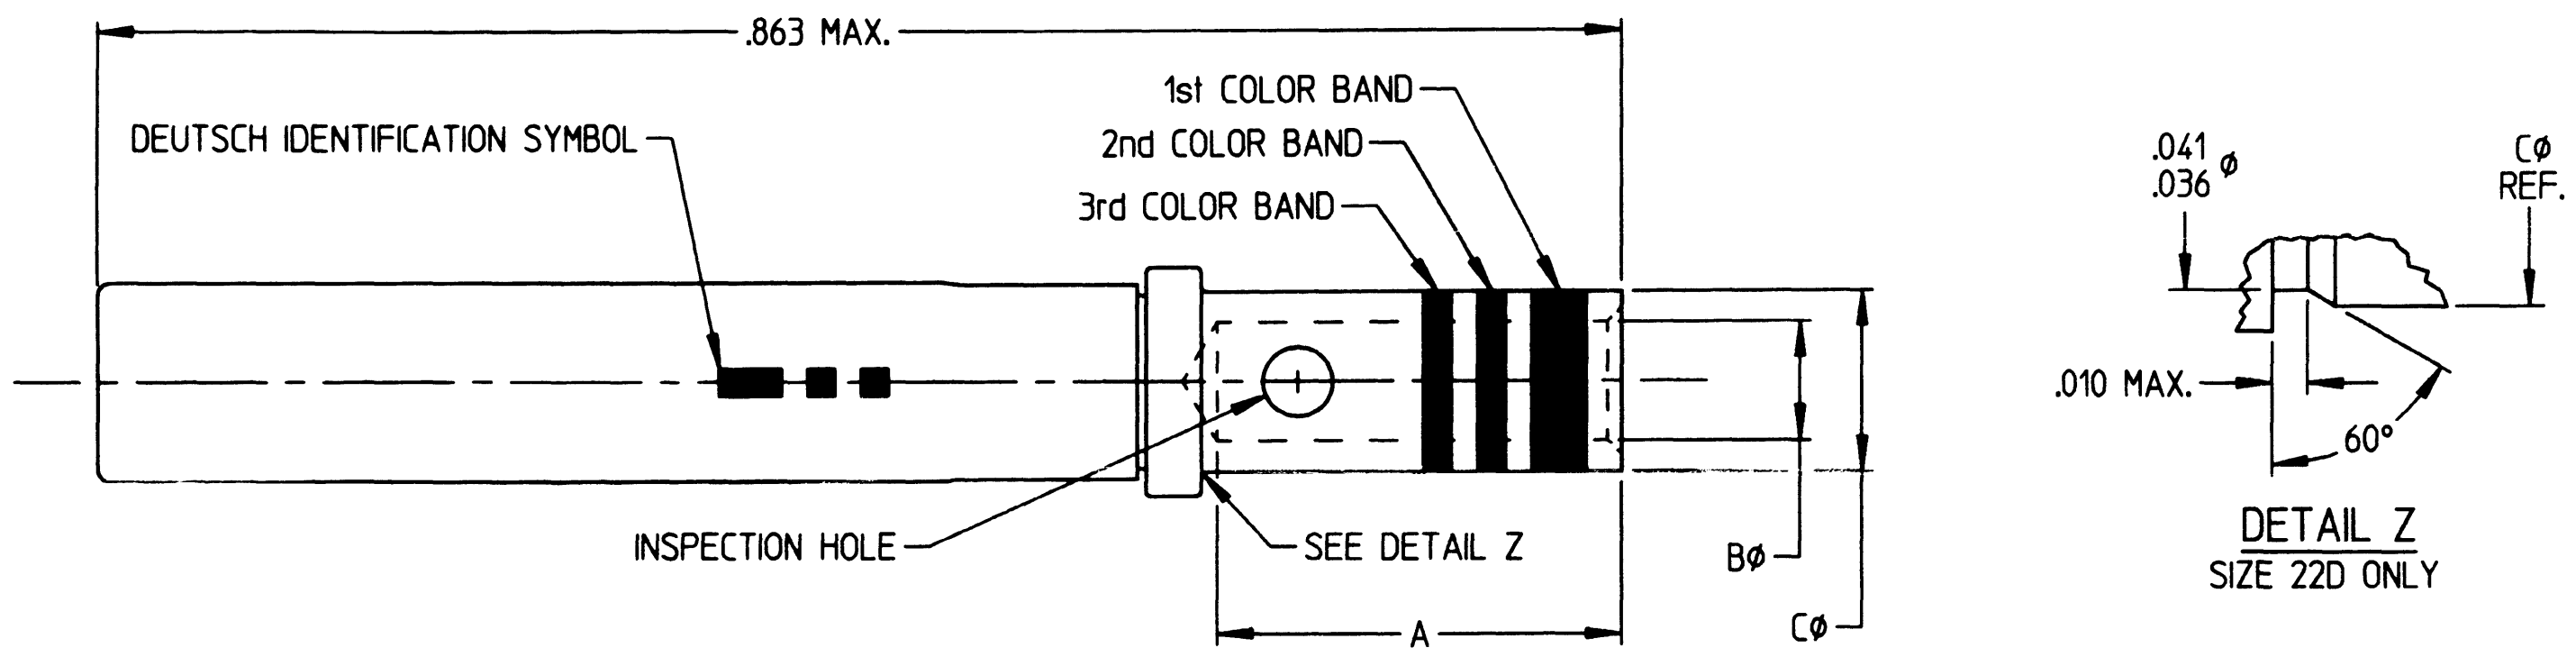

C	12333-**	REVISIONS		
		REV	DESCRIPTION	DATE
C		CHANGED PER E.O. C1358	11-11-93	<i>P</i>

DEUTSCH PART NO. **	MILITARY PART NO.	COLOR BANDS			SIZE	WIRE GAGE RANGE	RECOMMENDED STRIP LENGTH	CRIMP TOOL	POSITIONER	A MIN.	B MIN.	C MAX.
		1st	2nd	3rd								
12333-22	MIL-C-39029/106-614	BLUE	BROWN	YELLOW	22D	22, 24, 26, 28	.160 TO .190	M22520/2-01 M22520/7-01	M22520/2-07 M22520/7-05	.141	.0335	.048
12333-20	MIL-C-39029/106-615	BLUE	BROWN	GREEN	20	20, 22, 24	.230 TO .260	M22520/1-01 M22520/7-01	M22520/1-04 M22520/7-08 RED	.209	.046	.070
12333-16	MIL-C-39029/106-616	BLUE	BROWN	BLUE	16	16, 18, 20	.230 TO .260	M22520/1-01 M22520/7-01	M22520/1-04 M22520/7-04 BLUE	.209	.066	.103
12333-12	MIL-C-39029/106-617	BLUE	BROWN	VIOLET	12	12 AND 14	.230 TO .260	M22520/1-01	M22520/1-04 YELLOW	.209	.098	.151

3. MATERIAL: SOCKET BODY - COPPER ALLOY PER MIL-C-39029, COMPOSITION A.
SOCKET HOOD - STAINLESS STEEL.
2. FINISH: DEUTSCH ALLOY OVER NICKEL PER QQ-N-290.
1. DIMENSIONS ARE IN INCHES UNLESS OTHERWISE SPECIFIED.

NOTE:

SIGNATURE & DATE	
DR	R. GROSS 3-25-92
CHK	JO POWELL 4/15/92
PE	<i>R. Gross</i> 3-25-92
AFFD	
SCALE	NONE
WT	

CONTACT, SOCKET
CRIMP TYPE

SIZE 22D THRU 12 FOR DG123A
38999 INSERT TYPE CONNECTOR

ENVELOPE