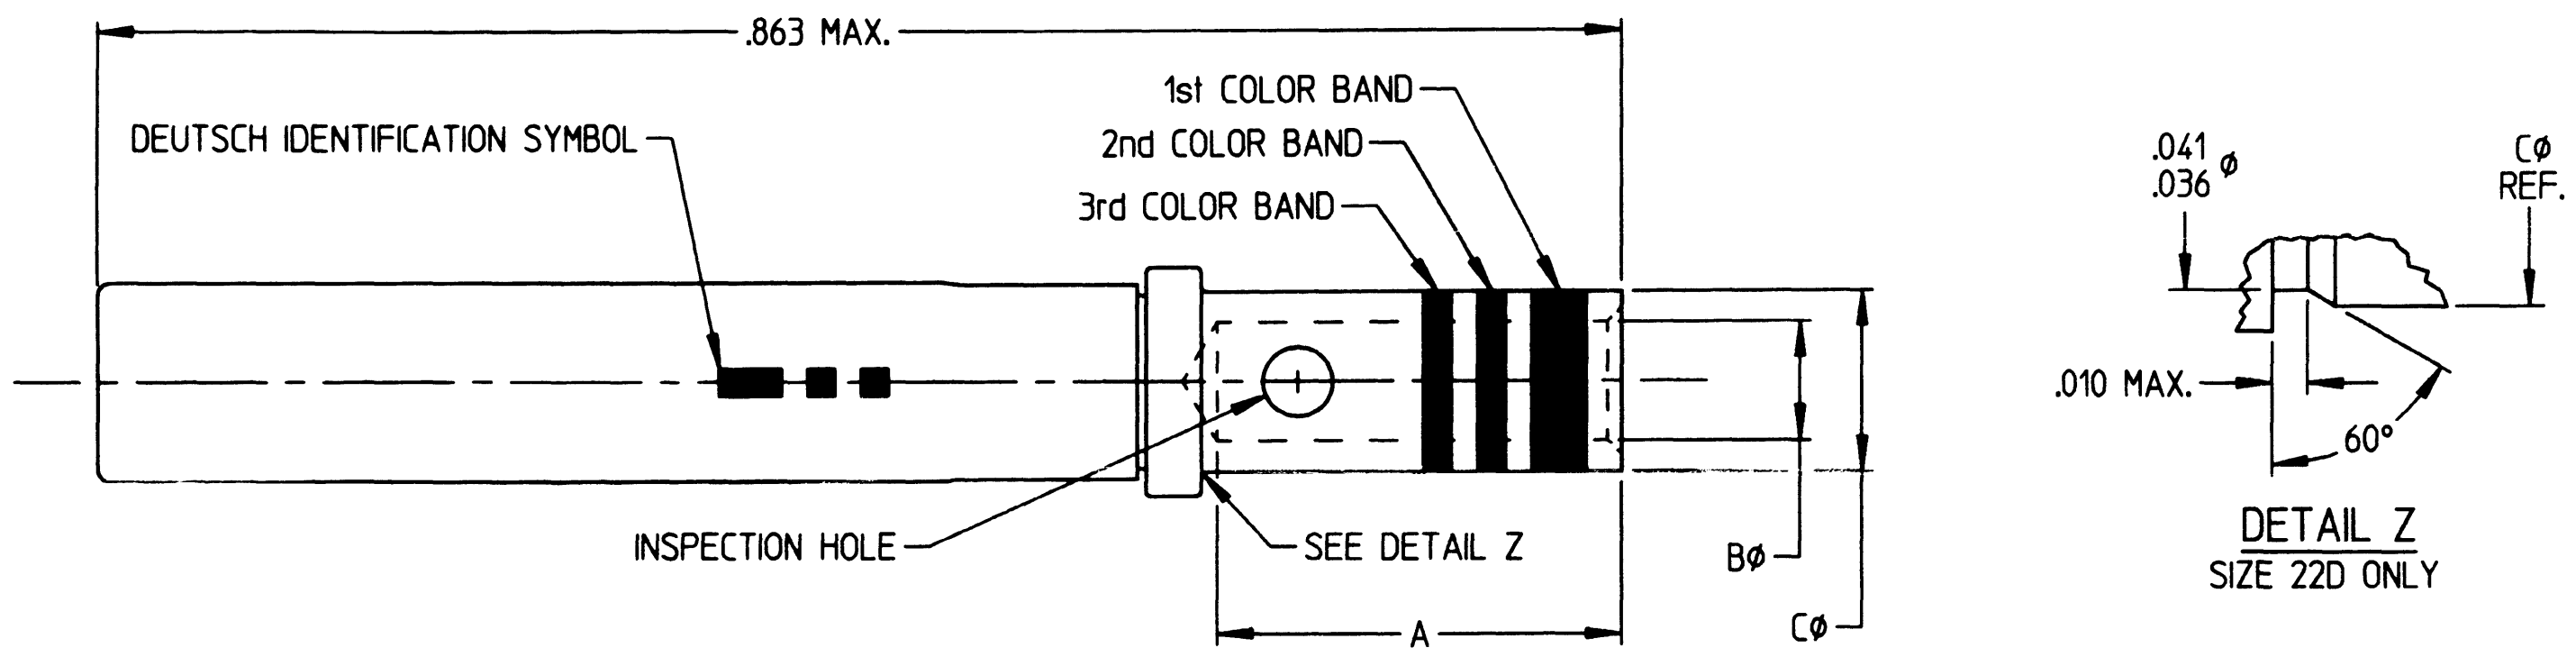

C	12333-**	REVISIONS		
		REV	DESCRIPTION	DATE
C		CHANGED PER E.O. C1358	11-11-93	<i>P</i>

DEUTSCH PART NO. **	MILITARY PART NO.	COLOR BANDS			SIZE	WIRE GAGE RANGE	RECOMMENDED STRIP LENGTH	CRIMP TOOL	POSITIONER	A MIN.	B MIN.	C MAX.
		1st	2nd	3rd								
12333-22	MIL-C-39029/106-614	BLUE	BROWN	YELLOW	22D	22, 24, 26, 28	.160 TO .190	M22520/2-01 M22520/7-01	M22520/2-07 M22520/7-05	.141	.0335	.048
12333-20	MIL-C-39029/106-615	BLUE	BROWN	GREEN	20	20, 22, 24	.230 TO .260	M22520/1-01 M22520/7-01	M22520/1-04 M22520/7-08 RED	.209	.046	.070
12333-16	MIL-C-39029/106-616	BLUE	BROWN	BLUE	16	16, 18, 20	.230 TO .260	M22520/1-01 M22520/7-01	M22520/1-04 M22520/7-04 BLUE	.209	.066	.103
12333-12	MIL-C-39029/106-617	BLUE	BROWN	VIOLET	12	12 AND 14	.230 TO .260	M22520/1-01	M22520/1-04 YELLOW	.209	.098	.151

3. MATERIAL: SOCKET BODY - COPPER ALLOY PER MIL-C-39029, COMPOSITION A.
SOCKET HOOD - STAINLESS STEEL.
2. FINISH: DEUTSCH ALLOY OVER NICKEL PER QQ-N-290.
- NOTE: 1. DIMENSIONS ARE IN INCHES UNLESS OTHERWISE SPECIFIED.

SIGNATURE & DATE	
DR	R. GROSS 3-25-92
CHK	JO POWELL 4/15/92
PE	<i>R. Gross</i> 3-25-92
AFFD	
SCALE	NONE
WT	

CONTACT, SOCKET
CRIMP TYPE

SIZE 22D THRU 12 FOR DG123A
38999 INSERT TYPE CONNECTOR

ENVELOPE

CP		MATL CODE
DEUTSCH ENGINEERED CONNECTING DEVICES Municipal Airport Banning, California		
B	12333-**	
DWG SIZE	CODE 1109	SHEET 1 OF 1