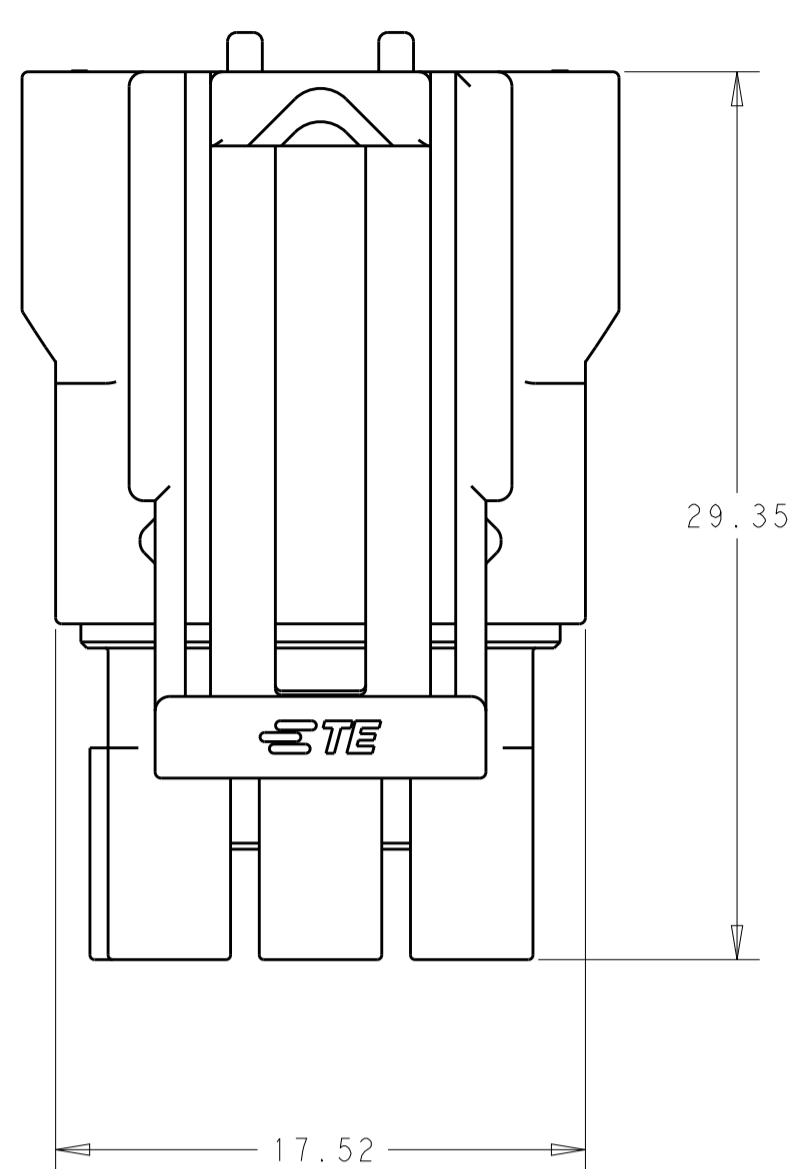

- 1 MATERIAL: PBT, GLASS FILLED
- 2 MATERIAL MARK: PBT GF
- 3 APPLICABLE CONTACT P/N:
2329913-*/2329916-*/2329912-*/2329914-*/2329915-*/2329917-*/
2337138-*/2337137-*
- 4 MATING CONNECTOR P/N
CAP HSG: *2336231-*/*-2337219-
TPA: 2337218-6
INTERFACE SEAL: 2325347-3 (2 PER PLUG)
GANG SEAL: 2325349-3 (2 PER PLUG)
- 5 FLAMMABILITY RATING: UL94 V-0

| COLOR | KEYING | POSITIONS | PART NUMBER |
|------------|--------|-----------|-------------|
| BROWN | KEY C | 2*3 | 3-2336229-6 |
| LIGHT GRAY | KEY B | 2*3 | 2-2336229-6 |
| NATURAL | KEY A | 2*3 | 1-2336229-6 |

THIS DRAWING IS A CONTROLLED DOCUMENT.

| | | | |
|-------------|--|----------------------------|---|
| DIMENSIONS: | TOLERANCES UNLESS OTHERWISE SPECIFIED: | DWN B. WEAVER 19JUN2018 | TE Connectivity PLUG HOUSING, POWER VERSA-LOCK |
| mm | 0 PLC ± | CHK S. FERNANDES 19JUN2018 | |
| | 1 PLC ±0.50 | APVD C. YI 19JUN2018 | |
| | 2 PLC ± | | |
| | 3 PLC ± | PRODUCT SPEC | |
| | 4 PLC ± | APPLICATION SPEC | |
| | ANGLES ± | SIZE CAGE CODE DRAWING NO | RESTRICTED TO |
| MATERIAL | FINISH | WEIGHT | |
| | | | |
| | | CUSTOMER DRAWING | SCALE 4:1 SHEET 1 OF 1 REV E |