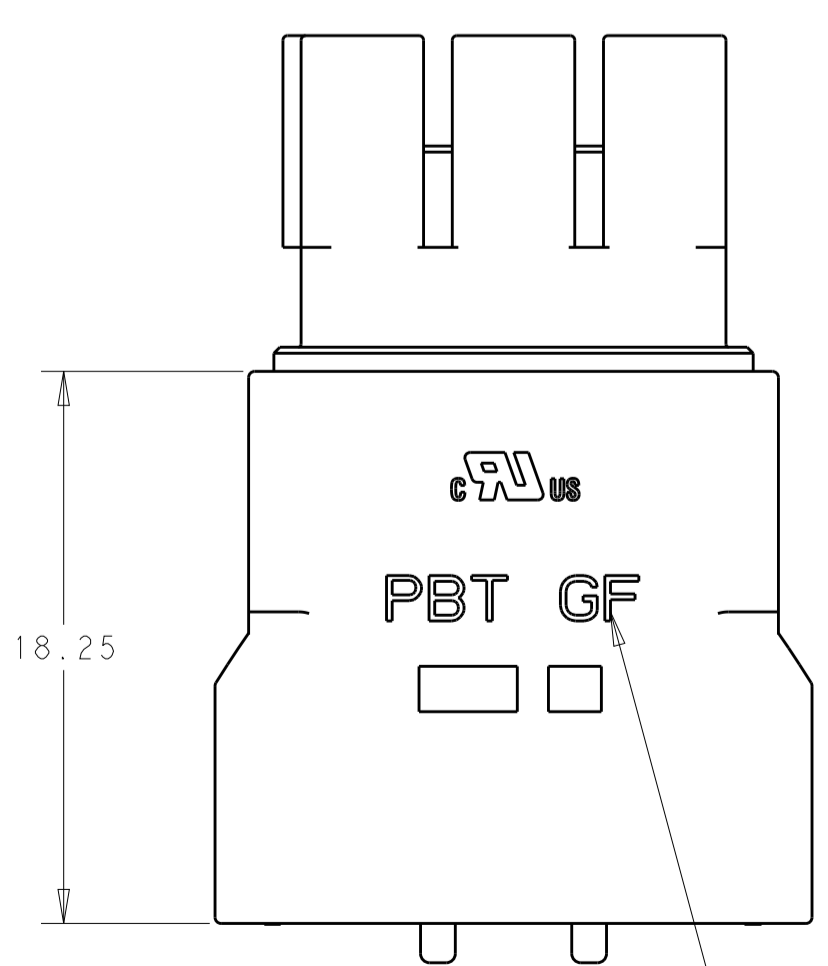

- 1 MATERIAL: PBT, GLASS FILLED
- 2 MATERIAL MARK: PBT GF
- 3 APPLICABLE CONTACT P/N:
2329913-*/2329916-*/2329912-*/2329914-*/2329915-*/2329917-*/
2337138-*/2337137-*
- 4 MATING CONNECTOR P/N
CAP HSG: *2336231-*/*-2337219-
TPA: 2337218-6
INTERFACE SEAL: 2325347-3 (2 PER PLUG)
GANG SEAL: 2325349-3 (2 PER PLUG)
- 5 FLAMMABILITY RATING: UL94 V-0

| COLOR | KEYING | POSITIONS | PART NUMBER |
|------------|--------|-----------|-------------|
| BROWN | KEY C | 2*3 | 3-2336229-6 |
| LIGHT GRAY | KEY B | 2*3 | 2-2336229-6 |
| NATURAL | KEY A | 2*3 | 1-2336229-6 |

THIS DRAWING IS A CONTROLLED DOCUMENT.

| | | | |
|-------------|--|----------------------------|---|
| DIMENSIONS: | TOLERANCES UNLESS OTHERWISE SPECIFIED: | DWN B. WEAVER 19JUN2018 | TE Connectivity PLUG HOUSING, POWER VERSA-LOCK |
| mm | 0 PLC ± | CHK S. FERNANDES 19JUN2018 | |
| | 1 PLC ±0.50 | APVD C. YI 19JUN2018 | |
| | 2 PLC ± | | |
| | 3 PLC ± | PRODUCT SPEC | |
| | 4 PLC ± | APPLICATION SPEC | |
| | ANGLES ± | SIZE CAGE CODE DRAWING NO | RESTRICTED TO |
| MATERIAL | FINISH | WEIGHT | |
| | | | |
| | | CUSTOMER DRAWING | SCALE 4:1 SHEET 1 OF 1 REV E |