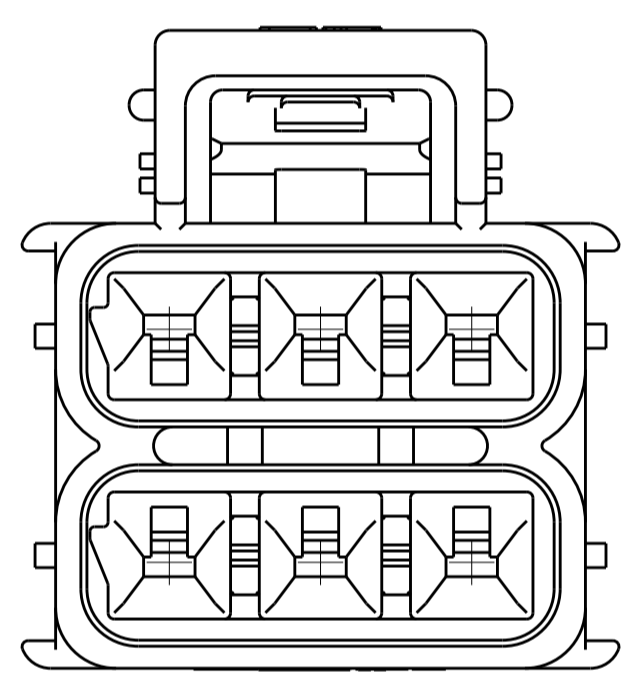

- 1 MATERIAL: PBT, GLASS FILLED
- 2 MATERIAL MARK: PBT GF
- 3 APPLICABLE CONTACT P/N:
2329913-*/2329916-*/2329912-*/2329914-*/2329915-*/2329917-*/
2337138-*/2337137-*
- 4 MATING CONNECTOR P/N
CAP HSG: *2336231-*/*-2337219-
TPA: 2337218-6
INTERFACE SEAL: 2325347-3 (2 PER PLUG)
GANG SEAL: 2325349-3 (2 PER PLUG)
- 5 FLAMMABILITY RATING: UL94 V-0

| COLOR | KEYING | POSITIONS | PART NUMBER |
|------------|--------|-----------|-------------|
| BROWN | KEY C | 2*3 | 3-2336229-6 |
| LIGHT GRAY | KEY B | 2*3 | 2-2336229-6 |
| NATURAL | KEY A | 2*3 | 1-2336229-6 |

THIS DRAWING IS A CONTROLLED DOCUMENT.

| | | | |
|-------------|--|----------------------------|---|
| DIMENSIONS: | TOLERANCES UNLESS OTHERWISE SPECIFIED: | DWN B. WEAVER 19JUN2018 | TE Connectivity PLUG HOUSING, POWER VERSA-LOCK |
| mm | 0 PLC ± | CHK S. FERNANDES 19JUN2018 | |
| | 1 PLC ±0.50 | APVD C. YI 19JUN2018 | |
| | 2 PLC ± | | |
| | 3 PLC ± | PRODUCT SPEC | |
| | 4 PLC ± | APPLICATION SPEC | |
| | ANGLES ± | SIZE CAGE CODE DRAWING NO | RESTRICTED TO |
| MATERIAL | FINISH | WEIGHT | |
| | | | |
| | | CUSTOMER DRAWING | SCALE 4:1 SHEET 1 OF 1 REV E |