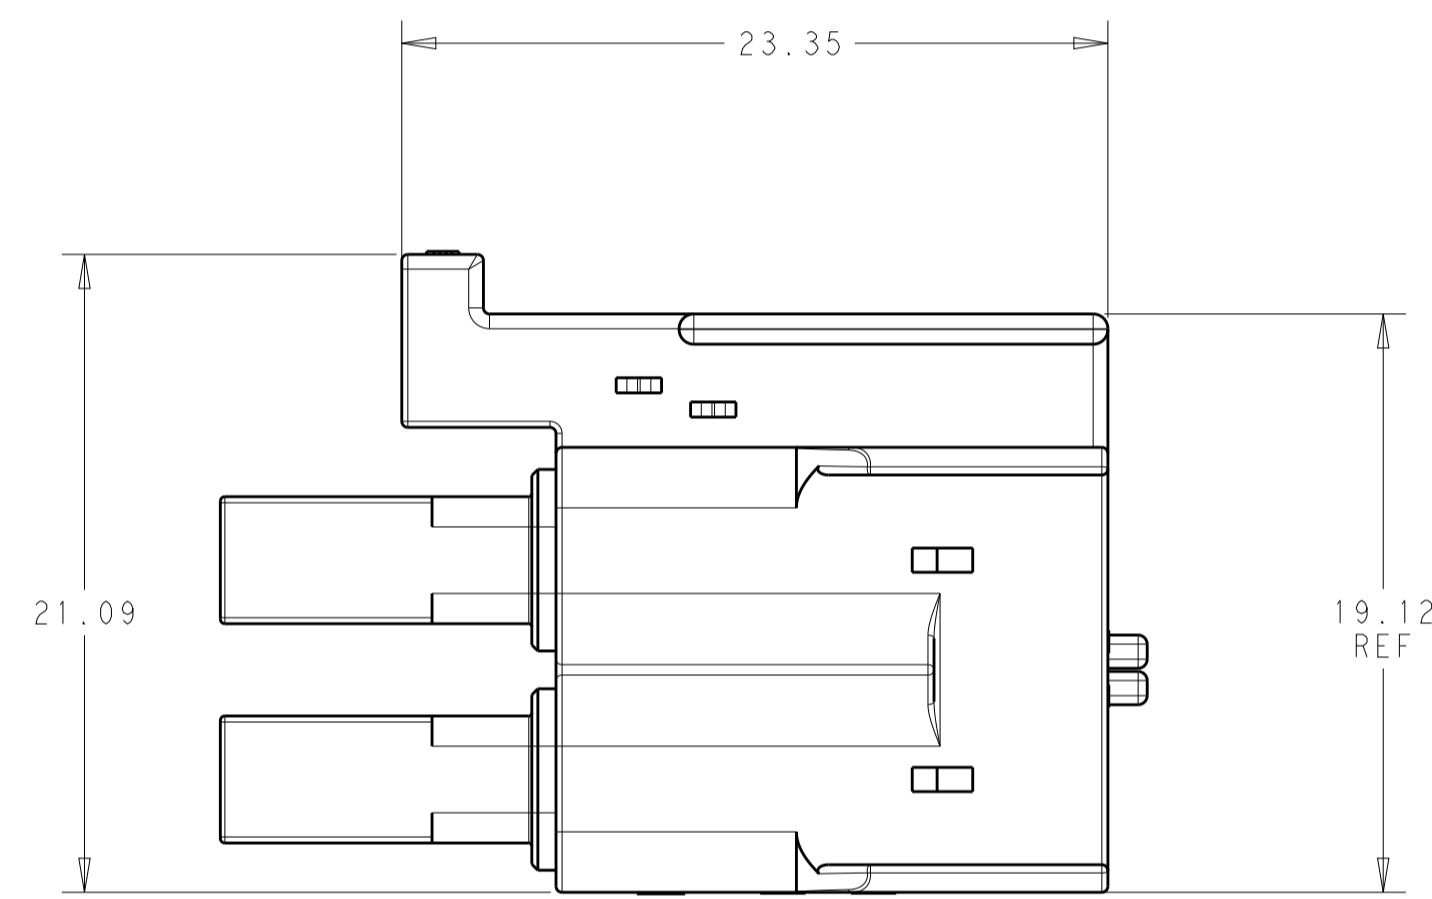

- 1 MATERIAL: PBT, GLASS FILLED
- 2 MATERIAL MARK: PBT GF
- 3 APPLICABLE CONTACT P/N:
2329913-*/2329916-*/2329912-*/2329914-*/2329915-*/2329917-*/
2337138-*/2337137-*
- 4 MATING CONNECTOR P/N
CAP HSG: *2336231-*/*-2337219-
TPA: 2337218-6
INTERFACE SEAL: 2325347-3 (2 PER PLUG)
GANG SEAL: 2325349-3 (2 PER PLUG)
- 5 FLAMMABILITY RATING: UL94 V-0

| COLOR | KEYING | POSITIONS | PART NUMBER |
|------------|--------|-----------|-------------|
| BROWN | KEY C | 2*3 | 3-2336229-6 |
| LIGHT GRAY | KEY B | 2*3 | 2-2336229-6 |
| NATURAL | KEY A | 2*3 | 1-2336229-6 |

THIS DRAWING IS A CONTROLLED DOCUMENT.

| | | | |
|-------------|--|----------------------------|---|
| DIMENSIONS: | TOLERANCES UNLESS OTHERWISE SPECIFIED: | DWN B. WEAVER 19JUN2018 | TE Connectivity PLUG HOUSING, POWER VERSA-LOCK |
| mm | 0 PLC ± | CHK S. FERNANDES 19JUN2018 | |
| | 1 PLC ±0.50 | APVD C. YI 19JUN2018 | |
| | 2 PLC ± | | |
| | 3 PLC ± | PRODUCT SPEC | |
| | 4 PLC ± | APPLICATION SPEC | |
| | ANGLES ± | SIZE CAGE CODE DRAWING NO | RESTRICTED TO |
| MATERIAL | FINISH | WEIGHT | |
| | | | |
| | | CUSTOMER DRAWING | SCALE 4:1 SHEET 1 OF 1 REV E |