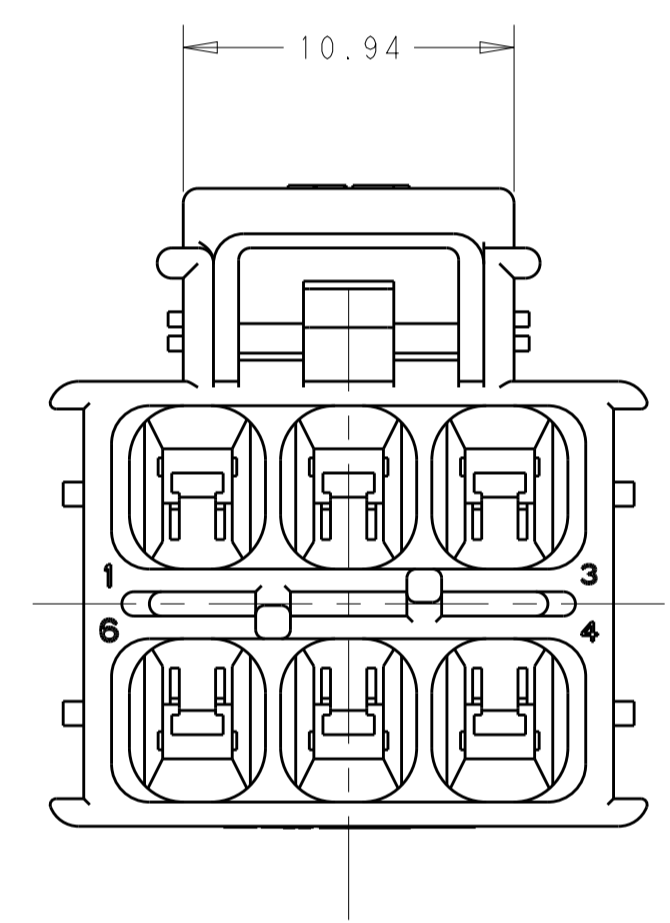

- 1 MATERIAL: PBT, GLASS FILLED
- 2 MATERIAL MARK: PBT GF
- 3 APPLICABLE CONTACT P/N:
2329913-*/2329916-*/2329912-*/2329914-*/2329915-*/2329917-*/
2337138-*/2337137-*
- 4 MATING CONNECTOR P/N
CAP HSG: *2336231-*/*-2337219-
TPA: 2337218-6
INTERFACE SEAL: 2325347-3 (2 PER PLUG)
GANG SEAL: 2325349-3 (2 PER PLUG)
- 5 FLAMMABILITY RATING: UL94 V-0

| COLOR | KEYING | POSITIONS | PART NUMBER |
|------------|--------|-----------|-------------|
| BROWN | KEY C | 2*3 | 3-2336229-6 |
| LIGHT GRAY | KEY B | 2*3 | 2-2336229-6 |
| NATURAL | KEY A | 2*3 | 1-2336229-6 |

THIS DRAWING IS A CONTROLLED DOCUMENT.

| | | | |
|-------------|--|----------------------------|---|
| DIMENSIONS: | TOLERANCES UNLESS OTHERWISE SPECIFIED: | DWN B. WEAVER 19JUN2018 | TE Connectivity PLUG HOUSING, POWER VERSA-LOCK |
| mm | 0 PLC ± | CHK S. FERNANDES 19JUN2018 | |
| | 1 PLC ±0.50 | APVD C. YI 19JUN2018 | |
| | 2 PLC ± | | |
| | 3 PLC ± | PRODUCT SPEC | |
| | 4 PLC ± | APPLICATION SPEC | |
| | ANGLES ± | SIZE CAGE CODE DRAWING NO | RESTRICTED TO |
| MATERIAL | FINISH | WEIGHT | |
| | | | |
| | | CUSTOMER DRAWING | SCALE 4:1 SHEET 1 OF 1 REV E |