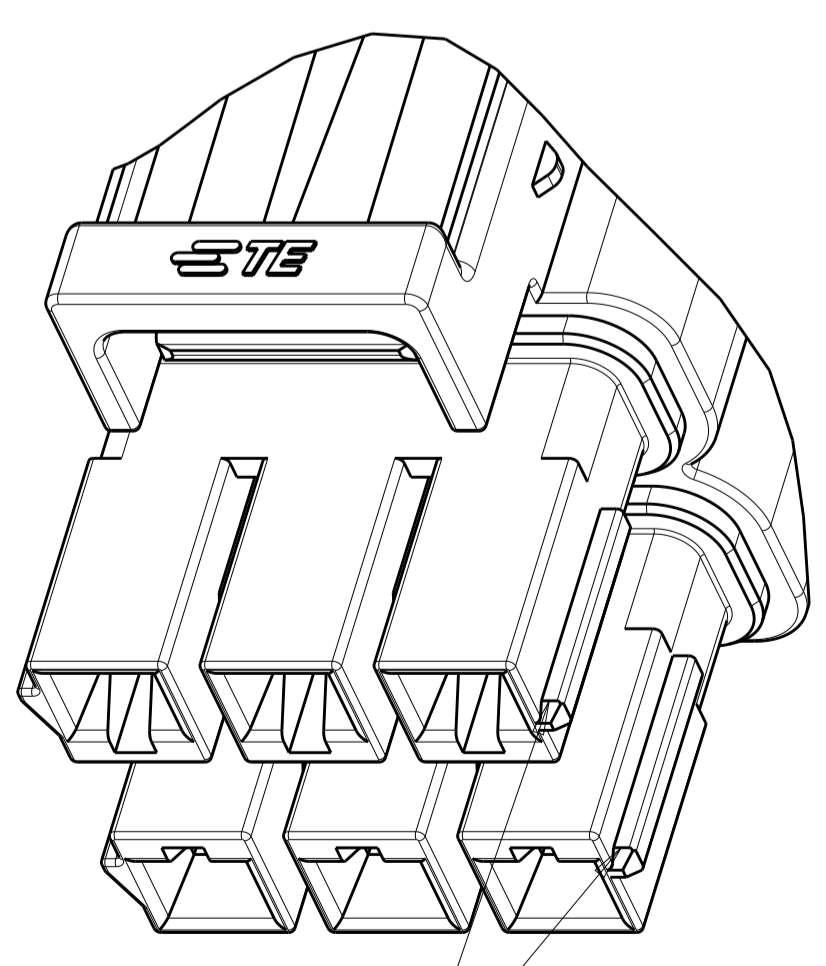

| COLOR | KEYING | POSITIONS | PART NUMBER |
|------------|--------|-----------|-------------|
| BROWN | KEY C | 2*3 | 3-2336229-6 |
| LIGHT GRAY | KEY B | 2*3 | 2-2336229-6 |
| NATURAL | KEY A | 2*3 | 1-2336229-6 |