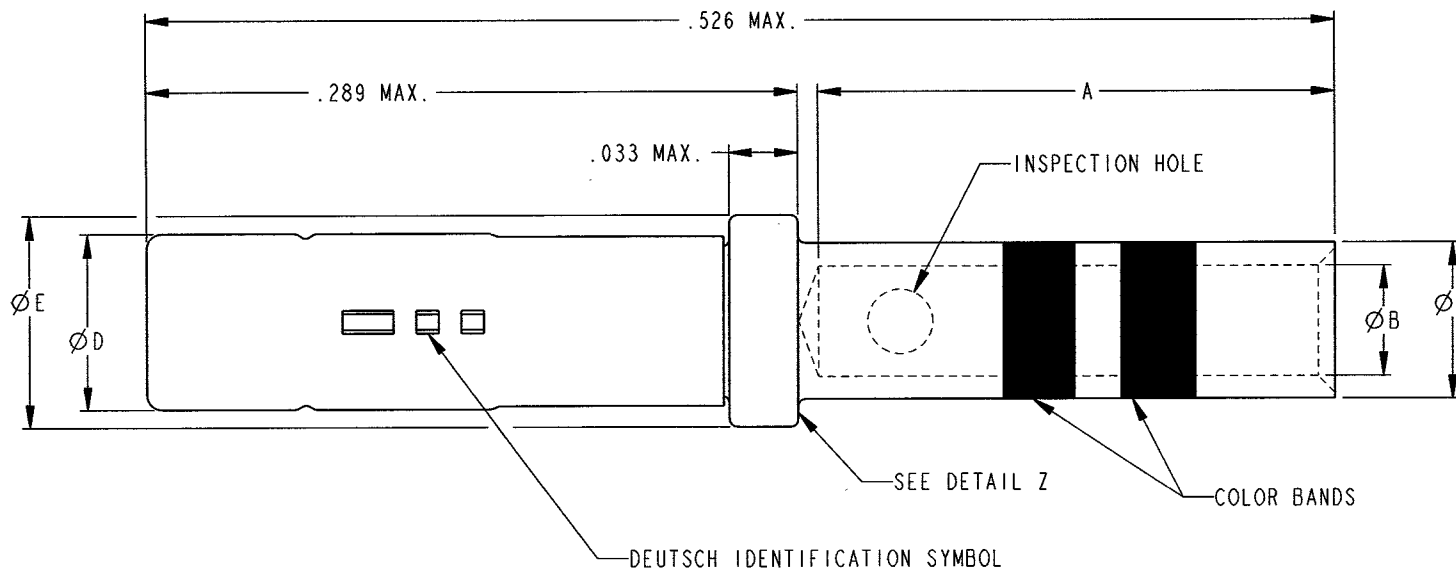

REVISIONS			
REV	DESCRIPTION	DATE	APPROVED
B	REVISED PER E.O. C6444	060222	J.M.

DEUTSCH PART NUMBER **	SIZE	A MIN.	ØB MIN.	ØC MAX.	ØD MAX.	ØE MAX.	WIRE GAGE RANGE	RECOMMENDED STRIP LENGTH	CRIMP TOOL - MS		COLOR OF BANDS
									TOOL BASIC CRIMPING	POSITIONER	
12336-22	22D	.141	.0335	.048	.062	.062	22, 24, 26, 28	.160 TO .190	M22520/2-01 M22520/7-01	M22520/2-06 M22520/7-06	GREEN
12336-20	20	.209	.046	.070	.078	.094	20, 22, 24	.230 TO .260	M22520/7-01 M22520/2-01 M22520/1-01	M22520/7-08 M22520/2-10 M22520/1-04	RED
12336-16	16	.209	.066	.103	.113	.130	16, 18, 20	.230 TO .260	M22520/1-01 M22520/7-01	M22520/1-04 M22520/7-04	BLUE
12336-12	12	.209	.098	.151	.161	.182	12 AND 14	.230 TO .260	M22520/1-01	M22520/1-04	YELLOW

3. MATERIAL - SOCKET CONTACT BODY: COPPER ALLOY
SLEEVE: STAINLESS STEEL
2. FINISH - CONTACT BODY: DEUTSCH COAT V
SLEEVE: PASSIVATED
1. DIMENSIONS ARE IN INCHES UNLESS OTHERWISE SPECIFIED.

NOTES:

SIGNATURE & DATE	
DR	J. FRIEDHOF 2-2-99
CHK	M.K. 2/2/99
PE	J. FRIEDHOF 2-2-99
APPD	<i>[Signature]</i> 060224
SCALE	WT NONE

CONTACTS, SOCKET
AS39029/57 TYPE
CRIMP TYPE
HIGH DURABILITY
SIZE 22D THRU 12
ENVELOPE

CP	MATL CODE
---	---
DEUTSCH ENGINEERED CONNECTING DEVICES 5733 W. Whittier Ave. Hemet, California	
A DWG SIZE	12336-** CODE 11139 SHEET OF