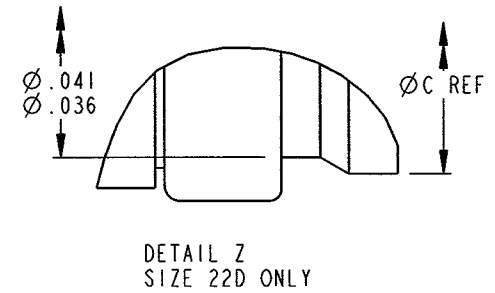

REVISIONS			
REV	DESCRIPTION	DATE	APPROVED
B	REVISED PER E.O. C6444	060222	J.M.

DEUTSCH PART NUMBER **	SIZE	A MIN.	ØB MIN.	ØC MAX.	ØD MAX.	ØE MAX.	WIRE GAGE RANGE	RECOMMENDED STRIP LENGTH	CRIMP TOOL - MS		COLOR OF BANDS
									TOOL BASIC CRIMPING	POSITIONER	
12336-22	22D	.141	.0335	.048	.062	.062	22, 24, 26, 28	.160 TO .190	M22520/2-01 M22520/7-01	M22520/2-06 M22520/7-06	GREEN
12336-20	20	.209	.046	.070	.078	.094	20, 22, 24	.230 TO .260	M22520/7-01 M22520/2-01 M22520/1-01	M22520/7-08 M22520/2-10 M22520/1-04	RED
12336-16	16	.209	.066	.103	.113	.130	16, 18, 20	.230 TO .260	M22520/1-01 M22520/7-01	M22520/1-04 M22520/7-04	BLUE
12336-12	12	.209	.098	.151	.161	.182	12 AND 14	.230 TO .260	M22520/1-01	M22520/1-04	YELLOW

3. MATERIAL - SOCKET CONTACT BODY: COPPER ALLOY
SLEEVE: STAINLESS STEEL
2. FINISH - CONTACT BODY: DEUTSCH COAT V
SLEEVE: PASSIVATED
1. DIMENSIONS ARE IN INCHES UNLESS OTHERWISE SPECIFIED.

NOTES:

SIGNATURE & DATE	
DR	J. FRIEDHOF 2-2-99
CHK	M.K. 2/2/99
PE	J. FRIEDHOF 2-2-99
APPD	<i>[Signature]</i> 060224
SCALE	WT NONE

CONTACTS, SOCKET
AS39029/57 TYPE
CRIMP TYPE
HIGH DURABILITY
SIZE 22D THRU 12
ENVELOPE

CP	MATL CODE
---	---
DEUTSCH ENGINEERED CONNECTING DEVICES 5733 W. Whittier Ave. Hemet, California	
A DWG SIZE	12336-** CODE 11139 SHEET OF