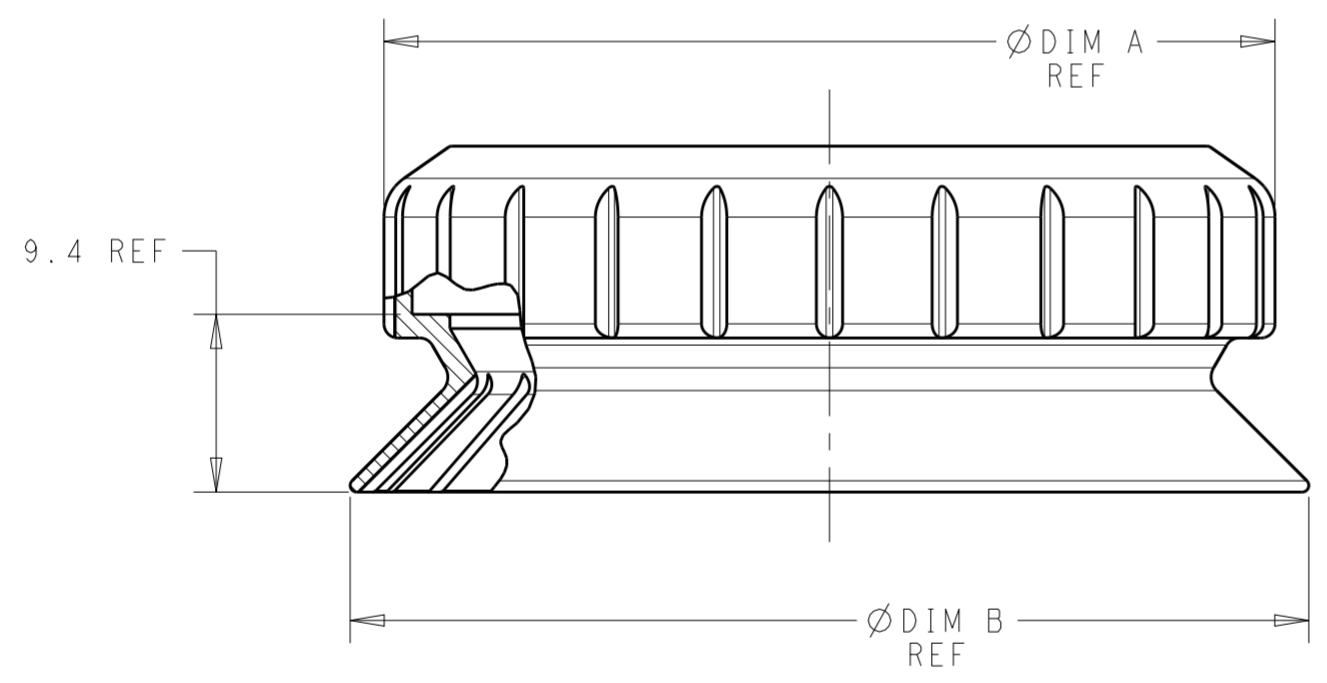

THIS DRAWING IS UNPUBLISHED. RELEASED FOR PUBLICATION 20
 © COPYRIGHT 20 BY - ALL RIGHTS RESERVED.

REVISIONS				
P	LTR	DESCRIPTION	DATE	APVD
	A	RELEASED PER ECR-19-001184	23JAN2019	JS DD

- 1 MATERIAL:
-SILICON RUBBER, COLOR: SEE TABLE
- 2. MUST COMPLY WITH DIRECTIVE 2002/95/EC (ROHS)
- 3. THIS PRODUCT HAS NOT COMPLETED VALIDATION TESTING

1-2337216-1 SHOWN
SCALE 3:2

DARK GRAY	2328823-X	Ø 80.0	Ø 76.4	1-2337216-3
LIGHT GRAY	2328823-X	Ø 80.0	Ø 76.4	1-2337216-2
BLACK	2328823-X	Ø 80.0	Ø 76.4	1-2337216-1
COLOR	USED WITH DOME	DIM B	DIM A	PART NO.

THIS DRAWING IS A CONTROLLED DOCUMENT.		DWN C. DAILY 26 JUL 2018	TE Connectivity	
DIMENSIONS: mm		CHK M. STOLLER 26 JUL 2018		
TOLERANCES UNLESS OTHERWISE SPECIFIED: 0 PLC ± 1 PLC ±0.5 2 PLC ±0.5 3 PLC ± 4 PLC ± ANGLES ±3° FINISH		APVD -	NAME SKIRT, MODULE, LUMAWISE ENDURANCE S	
MATERIAL 1		PRODUCT SPEC -	SIZE A200779	DRAWING NO C-2337216
		APPLICATION SPEC -	RESTRICTED TO	
		WEIGHT -	SCALE 1:1	SHEET 1 OF 1
		RESTRICTED CUSTOMER	REV A	