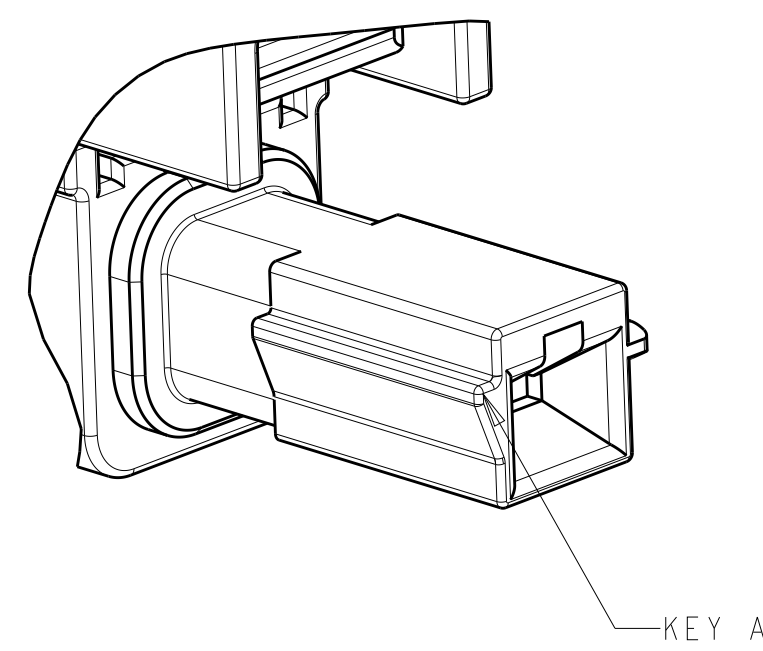

- 1. MATERIAL: PBT, GLASS FILLED
KEY A: NATURAL
- 2. MATERIAL MARK: PBT GF
- 3. APPLICABLE CONTACT P/N:
2329913-*/2329916-*/2329912-*/2329914-*/2329915-*/2329917-*
- 4. MATING CONNECTOR P/N:
CAP HSG: *-2345729-1
TPA: 2329016-1
BACK COVER: 2334614-1
INTERFACE SEAL: 2325347-1
GANG SEAL: 2325349-1
- 5. FLAMMABILITY RATING: UL94 V-0

KEY A	1*1	1-2345728-1
KEYING	POSITIONS	PART NUMBER

THIS DRAWING IS A CONTROLLED DOCUMENT.		DWN B. WEAVER 17OCT2018	NAME PLUG HOUSING, POWER VERSA-LOCK	
DIMENSIONS:		CHK S. FERNANDES 17OCT2018	RESTRICTED TO	
mm	TOLERANCES UNLESS OTHERWISE SPECIFIED:	APVD C. YI 17OCT2018	SIZE	CAGE CODE DRAWING NO
0 PLC	±	PRODUCT SPEC	A1	00779C=2345728
0 PLC	±	108-143081	SCALE	6:1
3 PLC	±	APPLICATION SPEC	SHEET	1 OF 1
4 PLC	±	114-143082	REV	B1
ANGLES	±	WEIGHT	CUSTOMER DRAWING	
FINISH	-			