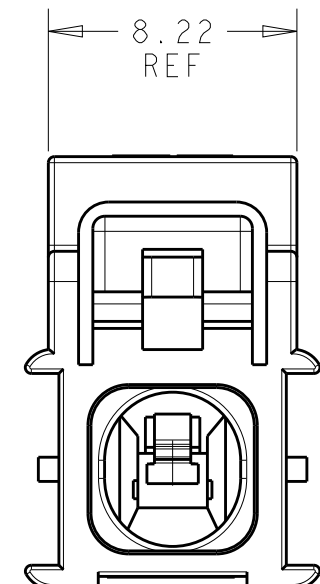

- 1. MATERIAL: PBT, GLASS FILLED
KEY A: NATURAL
- 2. MATERIAL MARK: PBT GF
- 3. APPLICABLE CONTACT P/N:
2329913-*/2329916-*/2329912-*/2329914-*/2329915-*/2329917-*
- 4. MATING CONNECTOR P/N:
CAP HSG: *-2345729-1
TPA: 2329016-1
BACK COVER: 2334614-1
INTERFACE SEAL: 2325347-1
GANG SEAL: 2325349-1
- 5. FLAMMABILITY RATING: UL94 V-0

KEY A	1*1	1-2345728-1
KEYING	POSITIONS	PART NUMBER

THIS DRAWING IS A CONTROLLED DOCUMENT.		DWN B. WEAVER 17OCT2018	NAME PLUG HOUSING, POWER VERSA-LOCK	
DIMENSIONS:		CHK S. FERNANDES 17OCT2018	RESTRICTED TO	
mm	TOLERANCES UNLESS OTHERWISE SPECIFIED:	APVD C. YI 17OCT2018	SIZE	CAGE CODE DRAWING NO
0 PLC	±	PRODUCT SPEC	A1	00779C=2345728
0 PLC	±	108-143081	SCALE	6:1
3 PLC	±	APPLICATION SPEC	SHEET	1 OF 1
4 PLC	±	114-143082	REV	B1
ANGLES	±	WEIGHT	CUSTOMER DRAWING	
FINISH	-			