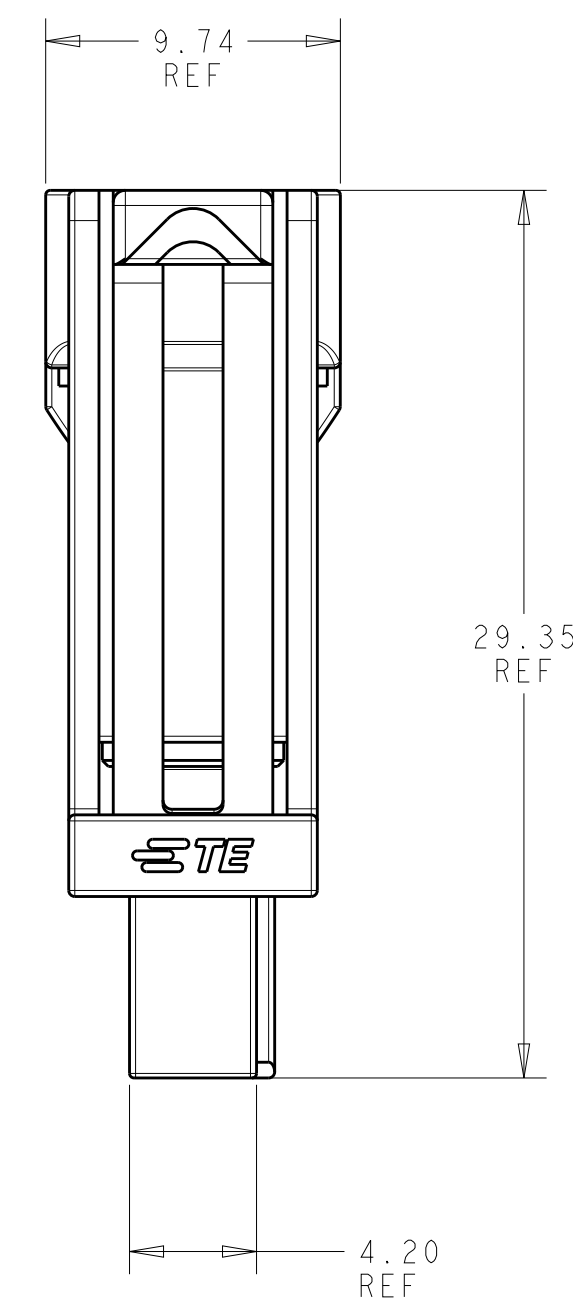

- 1. MATERIAL: PBT, GLASS FILLED
KEY A: NATURAL
- 2. MATERIAL MARK: PBT GF
- 3. APPLICABLE CONTACT P/N:
2329913-*/2329916-*/2329912-*/2329914-*/2329915-*/2329917-*
- 4. MATING CONNECTOR P/N:
CAP HSG: *-2345729-1
TPA: 2329016-1
BACK COVER: 2334614-1
INTERFACE SEAL: 2325347-1
GANG SEAL: 2325349-1
- 5. FLAMMABILITY RATING: UL94 V-0

KEY A	1*1	1-2345728-1
KEYING	POSITIONS	PART NUMBER

THIS DRAWING IS A CONTROLLED DOCUMENT.		DWN B. WEAVER 17OCT2018	NAME PLUG HOUSING, POWER VERSA-LOCK	
DIMENSIONS:		CHK S. FERNANDES 17OCT2018	RESTRICTED TO	
mm	TOLERANCES UNLESS OTHERWISE SPECIFIED:	APVD C. YI 17OCT2018	SIZE	CAGE CODE DRAWING NO
0 PLC	±	PRODUCT SPEC	A1	00779C=2345728
0 PLC	±	108-143081	SCALE	6:1
3 PLC	±	APPLICATION SPEC	SHEET	1 OF 1
4 PLC	±	114-143082	REV	B1
ANGLES	±	WEIGHT	CUSTOMER DRAWING	
FINISH	-			