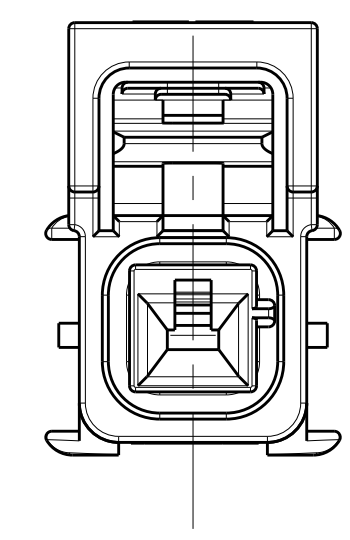

- 1. MATERIAL: PBT, GLASS FILLED
KEY A: NATURAL
- 2. MATERIAL MARK: PBT GF
- 3. APPLICABLE CONTACT P/N:
2329913-*/2329916-*/2329912-*/2329914-*/2329915-*/2329917-*
- 4. MATING CONNECTOR P/N:
CAP HSG: *-2345729-1
TPA: 2329016-1
BACK COVER: 2334614-1
INTERFACE SEAL: 2325347-1
GANG SEAL: 2325349-1
- 5. FLAMMABILITY RATING: UL94 V-0

KEY A	1*1	1-2345728-1
KEYING	POSITIONS	PART NUMBER

THIS DRAWING IS A CONTROLLED DOCUMENT.		DWN B. WEAVER 17OCT2018	NAME PLUG HOUSING, POWER VERSA-LOCK	
DIMENSIONS:		CHK S. FERNANDES 17OCT2018	RESTRICTED TO	
mm	TOLERANCES UNLESS OTHERWISE SPECIFIED:	APVD C. YI 17OCT2018	SIZE	CAGE CODE DRAWING NO
0 PLC	±	PRODUCT SPEC	A1	00779C=2345728
0 PLC	±	108-143081	SCALE	6:1
3 PLC	±	APPLICATION SPEC	SHEET	1 OF 1
4 PLC	±	114-143082	REV	B1
ANGLES	±	WEIGHT	CUSTOMER DRAWING	
FINISH	-			