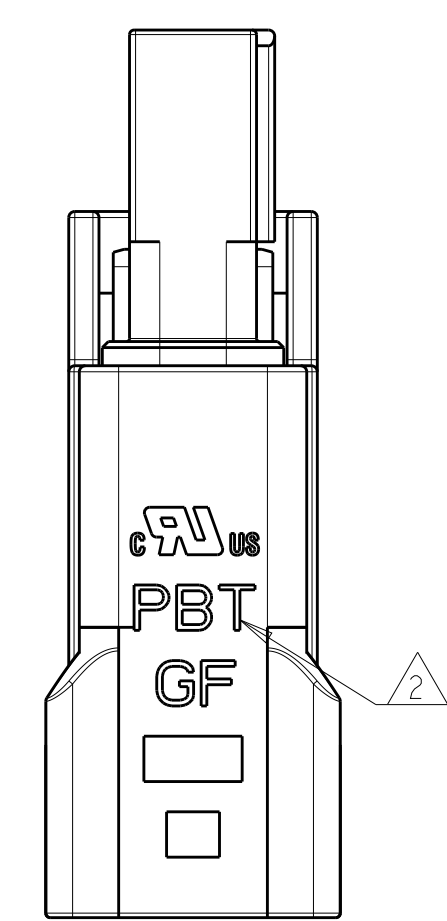

- 1. MATERIAL: PBT, GLASS FILLED
KEY A: NATURAL
- 2. MATERIAL MARK: PBT GF
- 3. APPLICABLE CONTACT P/N:
2329913-*/2329916-*/2329912-*/2329914-*/2329915-*/2329917-*
- 4. MATING CONNECTOR P/N:
CAP HSG: *-2345729-1
TPA: 2329016-1
BACK COVER: 2334614-1
INTERFACE SEAL: 2325347-1
GANG SEAL: 2325349-1
- 5. FLAMMABILITY RATING: UL94 V-0

KEY A	1*1	1-2345728-1
KEYING	POSITIONS	PART NUMBER

THIS DRAWING IS A CONTROLLED DOCUMENT.		DWN B. WEAVER 17OCT2018	NAME PLUG HOUSING, POWER VERSA-LOCK	
DIMENSIONS:		CHK S. FERNANDES 17OCT2018	RESTRICTED TO	
mm	TOLERANCES UNLESS OTHERWISE SPECIFIED:	APVD C. YI 17OCT2018	SIZE	CAGE CODE DRAWING NO
0 PLC	±	PRODUCT SPEC	A1	00779C=2345728
0 PLC	±	108-143081	SCALE	6:1
3 PLC	±	APPLICATION SPEC	SHEET	1 OF 1
4 PLC	±	114-143082	REV	B1
ANGLES	±	WEIGHT	CUSTOMER DRAWING	
FINISH	-			