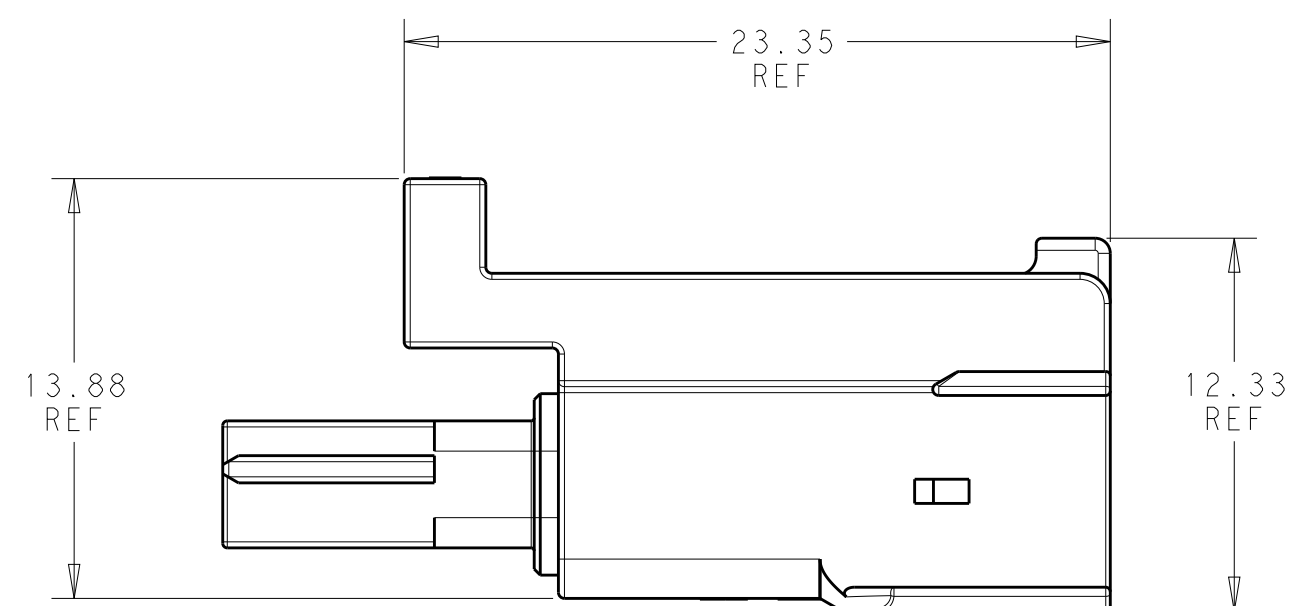

- 1. MATERIAL: PBT, GLASS FILLED
KEY A: NATURAL
- 2. MATERIAL MARK: PBT GF
- 3. APPLICABLE CONTACT P/N:
2329913-*/2329916-*/2329912-*/2329914-*/2329915-*/2329917-*
- 4. MATING CONNECTOR P/N:
CAP HSG: *-2345729-1
TPA: 2329016-1
BACK COVER: 2334614-1
INTERFACE SEAL: 2325347-1
GANG SEAL: 2325349-1
- 5. FLAMMABILITY RATING: UL94 V-0

KEY A	1*1	1-2345728-1
KEYING	POSITIONS	PART NUMBER

THIS DRAWING IS A CONTROLLED DOCUMENT.		DWN B. WEAVER 17OCT2018	NAME PLUG HOUSING, POWER VERSA-LOCK	
DIMENSIONS:		CHK S. FERNANDES 17OCT2018	RESTRICTED TO	
mm	TOLERANCES UNLESS OTHERWISE SPECIFIED:	APVD C. YI 17OCT2018	SIZE	CAGE CODE DRAWING NO
0 PLC	±	PRODUCT SPEC	A1	00779C=2345728
0 PLC	±	108-143081	SCALE	6:1
3 PLC	±	APPLICATION SPEC	SHEET	1 OF 1
4 PLC	±	114-143082	REV	B1
ANGLES	±	WEIGHT	CUSTOMER DRAWING	
FINISH	-			