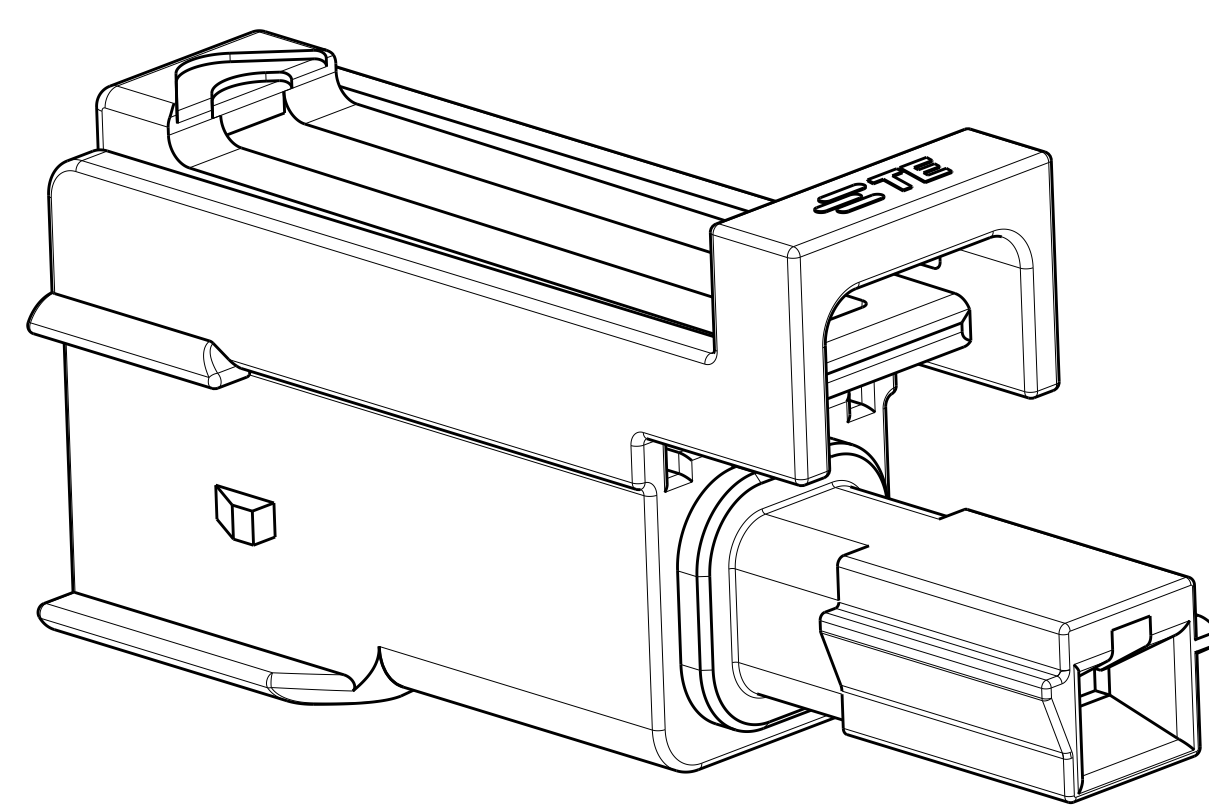

- 1. MATERIAL: PBT, GLASS FILLED
KEY A: NATURAL
- 2. MATERIAL MARK: PBT GF
- 3. APPLICABLE CONTACT P/N:
2329913-*/2329916-*/2329912-*/2329914-*/2329915-*/2329917-*
- 4. MATING CONNECTOR P/N:
CAP HSG: *-2345729-1
TPA: 2329016-1
BACK COVER: 2334614-1
INTERFACE SEAL: 2325347-1
GANG SEAL: 2325349-1
- 5. FLAMMABILITY RATING: UL94 V-0

KEY A	1*1	1-2345728-1
KEYING	POSITIONS	PART NUMBER

THIS DRAWING IS A CONTROLLED DOCUMENT.		DWN B. WEAVER 17OCT2018	NAME PLUG HOUSING, POWER VERSA-LOCK	
DIMENSIONS:		CHK S. FERNANDES 17OCT2018	RESTRICTED TO	
mm	TOLERANCES UNLESS OTHERWISE SPECIFIED:	APVD C. YI 17OCT2018	SIZE	CAGE CODE DRAWING NO
0 PLC	±	PRODUCT SPEC	A1	00779C=2345728
0 PLC	±	108-143081	SCALE	6:1
3 PLC	±	APPLICATION SPEC	SHEET	1 OF 1
4 PLC	±	114-143082	REV	B1
ANGLES	±	WEIGHT	CUSTOMER DRAWING	
FINISH	-			