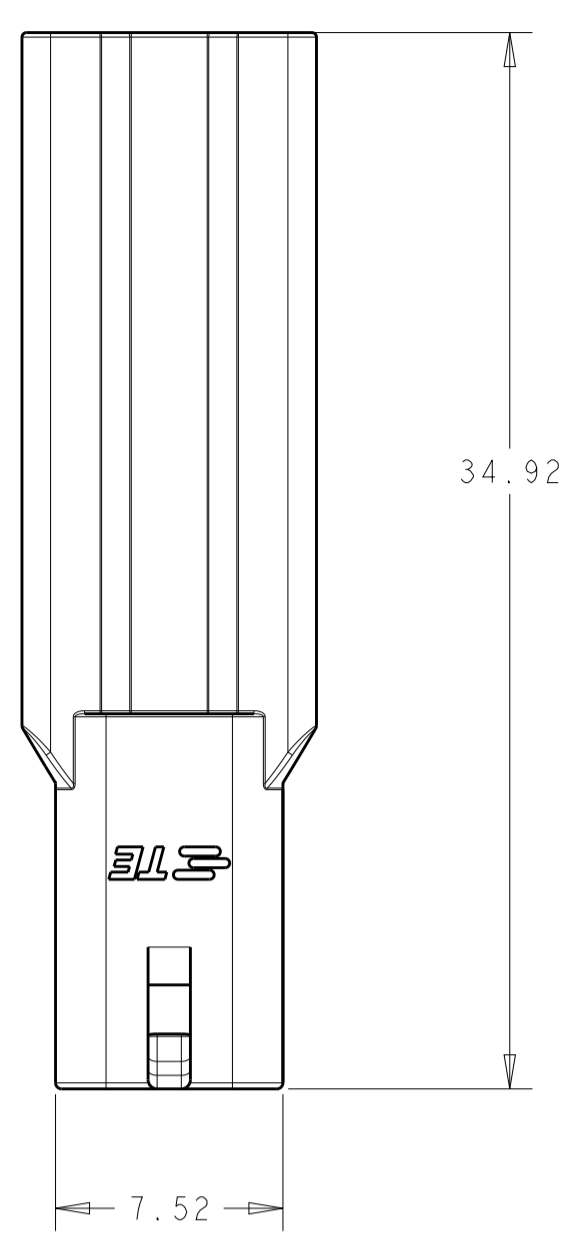

REVISIONS					
P.	LTN	DESCRIPTION	DATE	DWN	APVD
A		RELEASED PER ECO-19-014652	24SEP2019	BKW	GJ
A1		REVISED PER ECR-20-100211	08AUG2020	JP	VS

- △ MATERIAL: PBT, GLASS FILLED
KEY A: NATURAL
- △ MATERIAL MARK: PBT GF
- 3. APPLICABLE CONTACT P/N:
2329910-*/2329907-*/2329906-*/2329908-*/2329909-*/2329911-*
- 4. MATING CONNECTOR P/N
PLUG HSG: *-2345728-1-
TPA: 2329016-1
BACK COVER: 2334614-1
INTERFACE SEAL: 2325347-1
GANG SEAL: 2325349-1
- 5. FLAMMABILITY RATING: UL94 V-0

KEY A	1*1	1-2345729-1
KEYING	POSITIONS	PART NUMBER

THIS DRAWING IS A CONTROLLED DOCUMENT.		DWN B. WEAVER 18OCT2018	TE Connectivity NAME CAP HOUSING, FREE HANGING, POWER VERSA-LOCK - SIZE CAGE CODE DRAWING NO A1 00779 C=2345729 RESTRICTED TO -
DIMENSIONS:		CHK S. FERNANDES 18OCT2018	
mm 0 PLC ± 2 PLC ±0.50 3 PLC ± 4 PLC ± ANGLES ± FINISH -		APVD C. YI 18OCT2018 PRODUCT SPEC 108-143081 APPLICATION SPEC 114-143082 WEIGHT - CUSTOMER DRAWING	
SCALE 4:1		SHEET 1 OF 1	REV A1