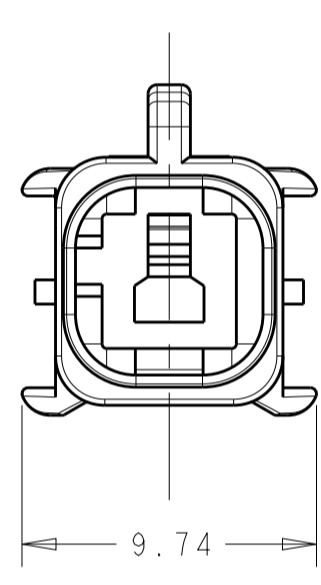

REVISIONS					
P.	LTN	DESCRIPTION	DATE	DWN	APVD
A		RELEASED PER ECO-19-014652	24SEP2019	BKW	GJ
A1		REVISED PER ECR-20-100211	08AUG2020	JP	VS

- △ MATERIAL: PBT, GLASS FILLED
KEY A: NATURAL
- △ MATERIAL MARK: PBT GF
- 3. APPLICABLE CONTACT P/N:
2329910-*/2329907-*/2329906-*/2329908-*/2329909-*/2329911-*
- 4. MATING CONNECTOR P/N
PLUG HSG: *-2345728-1-
TPA: 2329016-1
BACK COVER: 2334614-1
INTERFACE SEAL: 2325347-1
GANG SEAL: 2325349-1
- 5. FLAMMABILITY RATING: UL94 V-0

KEY A	1*1	1-2345729-1
KEYING	POSITIONS	PART NUMBER

THIS DRAWING IS A CONTROLLED DOCUMENT.		DWN B. WEAVER 18OCT2018	TE Connectivity NAME CAP HOUSING, FREE HANGING, POWER VERSA-LOCK - SIZE CAGE CODE DRAWING NO A1 00779 C=2345729 RESTRICTED TO -
DIMENSIONS:		CHK S. FERNANDES 18OCT2018	
mm 0 PLC ± 2 PLC ±0.50 3 PLC ± 4 PLC ± ANGLES ± FINISH -		APVD C. YI 18OCT2018 PRODUCT SPEC 108-143081 APPLICATION SPEC 114-143082 WEIGHT - CUSTOMER DRAWING	
SCALE 4:1		SHEET 1 OF 1	REV A1