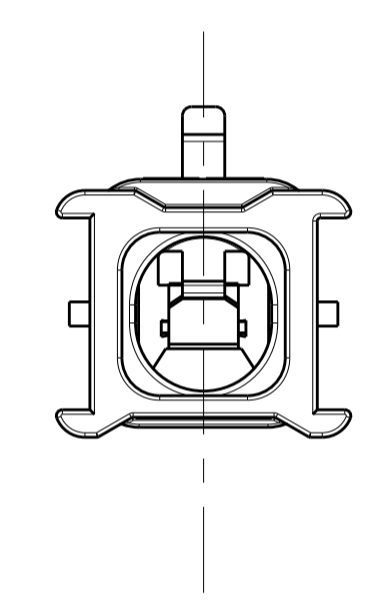

REVISIONS					
P.	LTN	DESCRIPTION	DATE	DWN	APVD
A		RELEASED PER ECO-19-014652	24SEP2019	BKW	GJ
A1		REVISED PER ECR-20-100211	08AUG2020	JP	VS

- △ MATERIAL: PBT, GLASS FILLED
KEY A: NATURAL
- △ MATERIAL MARK: PBT GF
- 3. APPLICABLE CONTACT P/N:
2329910-*/2329907-*/2329906-*/2329908-*/2329909-*/2329911-*
- 4. MATING CONNECTOR P/N
PLUG HSG: *-2345728-1-
TPA: 2329016-1
BACK COVER: 2334614-1
INTERFACE SEAL: 2325347-1
GANG SEAL: 2325349-1
- 5. FLAMMABILITY RATING: UL94 V-0

KEY A	1*1	1-2345729-1
KEYING	POSITIONS	PART NUMBER

THIS DRAWING IS A CONTROLLED DOCUMENT.		DWN B. WEAVER 18OCT2018	TE Connectivity NAME CAP HOUSING, FREE HANGING, POWER VERSA-LOCK - SIZE CAGE CODE DRAWING NO A1 00779 C=2345729 RESTRICTED TO -
DIMENSIONS:		CHK S. FERNANDES 18OCT2018	
mm 0 PLC ± 2 PLC ±0.50 3 PLC ± 4 PLC ± ANGLES ± FINISH -		APVD C. YI 18OCT2018 PRODUCT SPEC 108-143081 APPLICATION SPEC 114-143082 WEIGHT - CUSTOMER DRAWING	
SCALE 4:1		SHEET 1 OF 1	REV A1