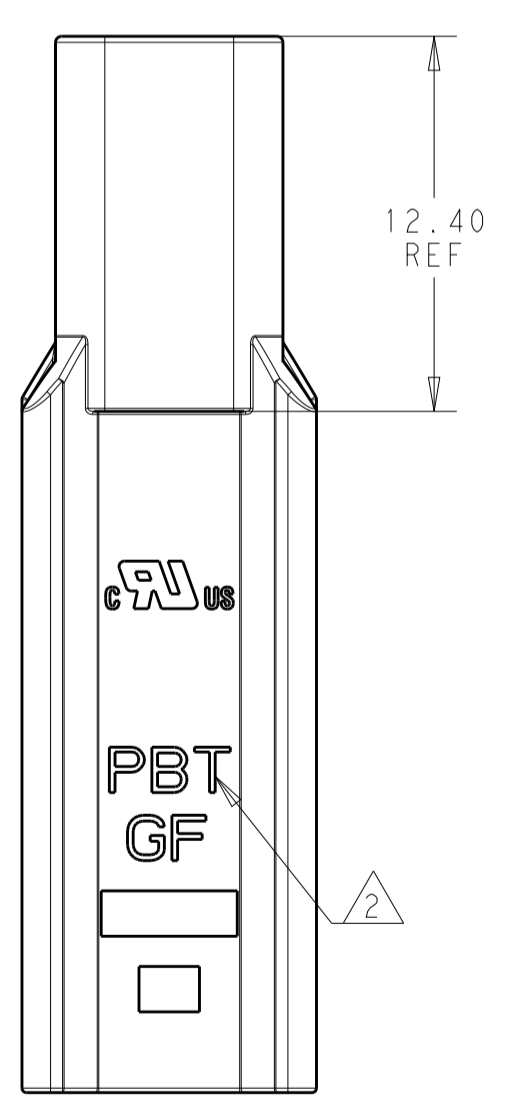

REVISIONS					
P.	LTN	DESCRIPTION	DATE	DWN	APVD
A		RELEASED PER ECO-19-014652	24SEP2019	BKW	GJ
A1		REVISED PER ECR-20-100211	08AUG2020	JP	VS

- △ MATERIAL: PBT, GLASS FILLED
KEY A: NATURAL
- △ MATERIAL MARK: PBT GF
- 3. APPLICABLE CONTACT P/N:
2329910-*/2329907-*/2329906-*/2329908-*/2329909-*/2329911-*
- 4. MATING CONNECTOR P/N
PLUG HSG: *-2345728-1-
TPA: 2329016-1
BACK COVER: 2334614-1
INTERFACE SEAL: 2325347-1
GANG SEAL: 2325349-1
- 5. FLAMMABILITY RATING: UL94 V-0

KEY A	1*1	1-2345729-1
KEYING	POSITIONS	PART NUMBER

THIS DRAWING IS A CONTROLLED DOCUMENT.		DWN B. WEAVER 18OCT2018	TE Connectivity NAME CAP HOUSING, FREE HANGING, POWER VERSA-LOCK - SIZE CAGE CODE DRAWING NO A1 00779 C=2345729 RESTRICTED TO -
DIMENSIONS:		CHK S. FERNANDES 18OCT2018	
mm 0 PLC ± 2 PLC ±0.50 3 PLC ± 4 PLC ± ANGLES ± FINISH -		APVD C. YI 18OCT2018 PRODUCT SPEC 108-143081 APPLICATION SPEC 114-143082 WEIGHT - CUSTOMER DRAWING	
SCALE 4:1		SHEET 1 OF 1	REV A1