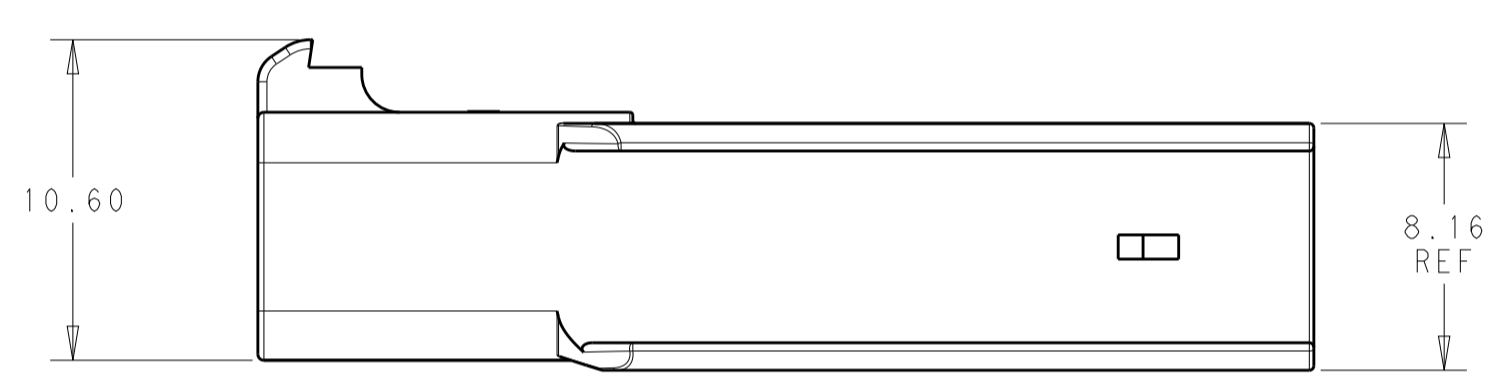

REVISIONS					
P.	LTN	DESCRIPTION	DATE	DWN	APVD
A		RELEASED PER ECO-19-014652	24SEP2019	BKW	GJ
A1		REVISED PER ECR-20-100211	08AUG2020	JP	VS

- △ MATERIAL: PBT, GLASS FILLED
KEY A: NATURAL
- △ MATERIAL MARK: PBT GF
- 3. APPLICABLE CONTACT P/N:
2329910-*/2329907-*/2329906-*/2329908-*/2329909-*/2329911-*
- 4. MATING CONNECTOR P/N
PLUG HSG: *-2345728-1-
TPA: 2329016-1
BACK COVER: 2334614-1
INTERFACE SEAL: 2325347-1
GANG SEAL: 2325349-1
- 5. FLAMMABILITY RATING: UL94 V-0

KEY A	1*1	1-2345729-1
KEYING	POSITIONS	PART NUMBER

THIS DRAWING IS A CONTROLLED DOCUMENT.		DWN B. WEAVER 18OCT2018	TE Connectivity NAME CAP HOUSING, FREE HANGING, POWER VERSA-LOCK - SIZE CAGE CODE DRAWING NO A1 00779 C=2345729 RESTRICTED TO -
DIMENSIONS:		CHK S. FERNANDES 18OCT2018	
mm 0 PLC ± 2 PLC ±0.50 3 PLC ± 4 PLC ± ANGLES ± FINISH -		APVD C. YI 18OCT2018 PRODUCT SPEC 108-143081 APPLICATION SPEC 114-143082 WEIGHT - CUSTOMER DRAWING	
SCALE 4:1		SHEET 1 OF 1	REV A1