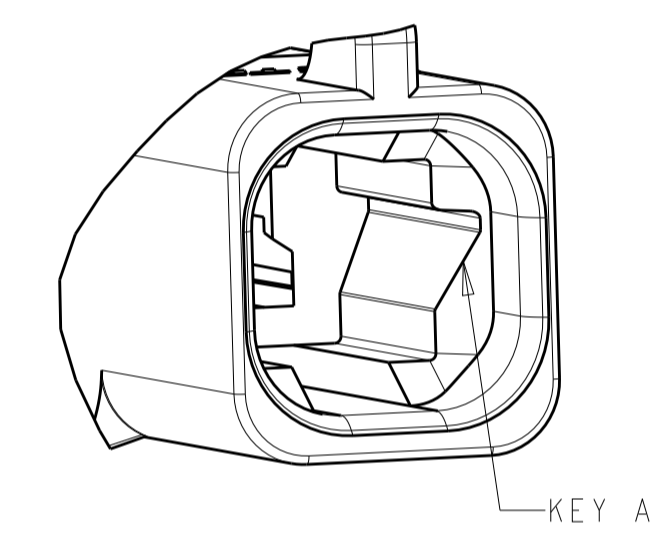

REVISIONS					
P.	LTN	DESCRIPTION	DATE	DWN	APVD
A		RELEASED PER ECO-19-014652	24SEP2019	BKW	GJ
A1		REVISED PER ECR-20-100211	08AUG2020	JP	VS

- △ MATERIAL: PBT, GLASS FILLED
KEY A: NATURAL
- △ MATERIAL MARK: PBT GF
- 3. APPLICABLE CONTACT P/N:
2329910-*/2329907-*/2329906-*/2329908-*/2329909-*/2329911-*
- 4. MATING CONNECTOR P/N
PLUG HSG: *-2345728-1-
TPA: 2329016-1
BACK COVER: 2334614-1
INTERFACE SEAL: 2325347-1
GANG SEAL: 2325349-1
- 5. FLAMMABILITY RATING: UL94 V-0

KEY A	1*1	1-2345729-1
KEYING	POSITIONS	PART NUMBER

THIS DRAWING IS A CONTROLLED DOCUMENT.		DWN B. WEAVER 18OCT2018	TE Connectivity NAME CAP HOUSING, FREE HANGING, POWER VERSA-LOCK - SIZE CAGE CODE DRAWING NO A1 00779 C=2345729 RESTRICTED TO -
DIMENSIONS:		CHK S. FERNANDES 18OCT2018	
mm 0 PLC ± 2 PLC ±0.50 3 PLC ± 4 PLC ± ANGLES ± FINISH -		APVD C. YI 18OCT2018 PRODUCT SPEC 108-143081 APPLICATION SPEC 114-143082 WEIGHT - CUSTOMER DRAWING	
SCALE 4:1		SHEET 1 OF 1	REV A1