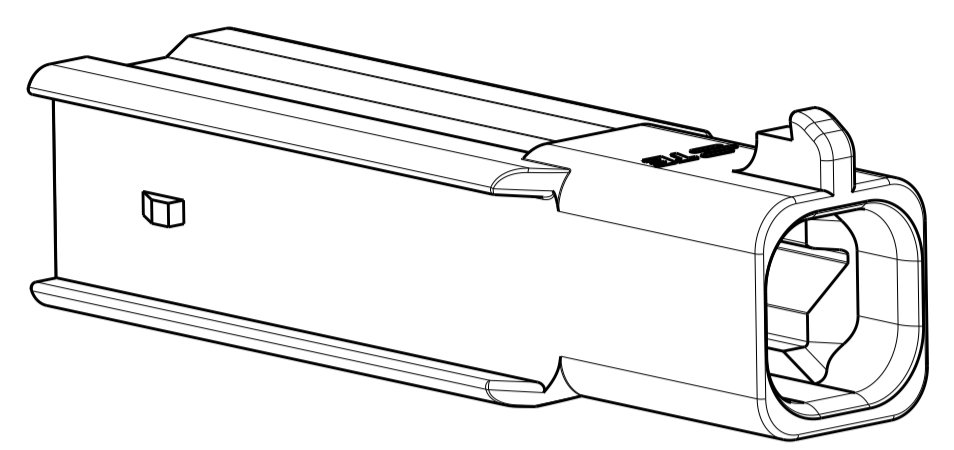

REVISIONS					
P.	LTN	DESCRIPTION	DATE	DWN	APVD
A		RELEASED PER ECO-19-014652	24SEP2019	BKW	GJ
A1		REVISED PER ECR-20-100211	08AUG2020	JP	VS

- △ MATERIAL: PBT, GLASS FILLED
KEY A: NATURAL
- △ MATERIAL MARK: PBT GF
- 3. APPLICABLE CONTACT P/N:
2329910-*/2329907-*/2329906-*/2329908-*/2329909-*/2329911-*
- 4. MATING CONNECTOR P/N
PLUG HSG: *-2345728-1-
TPA: 2329016-1
BACK COVER: 2334614-1
INTERFACE SEAL: 2325347-1
GANG SEAL: 2325349-1
- 5. FLAMMABILITY RATING: UL94 V-0

KEY A	1*1	1-2345729-1
KEYING	POSITIONS	PART NUMBER

THIS DRAWING IS A CONTROLLED DOCUMENT.		DWN B. WEAVER 18OCT2018	TE Connectivity NAME CAP HOUSING, FREE HANGING, POWER VERSA-LOCK - SIZE CAGE CODE DRAWING NO A1 00779 C=2345729 RESTRICTED TO -
DIMENSIONS:		CHK S. FERNANDES 18OCT2018	
mm 0 PLC ± 2 PLC ±0.50 3 PLC ± 4 PLC ± ANGLES ± FINISH -		APVD C. YI 18OCT2018 PRODUCT SPEC 108-143081 APPLICATION SPEC 114-143082 WEIGHT - CUSTOMER DRAWING	
SCALE 4:1		SHEET 1 OF 1	REV A1