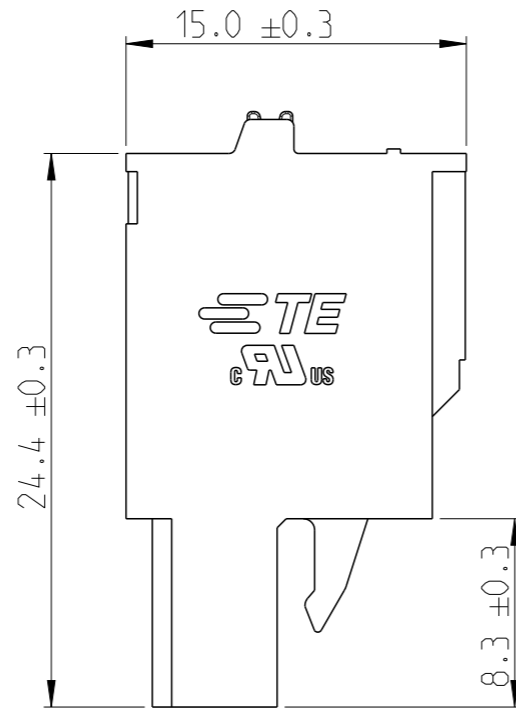

P	LTR	DESCRIPTION	DATE	DWN	APVD
A		RELEASED FOR PRODUCTION	06AUG2019	RK	PS

NOTES:

- MATERIALS & FINISH
 HOUSING : PA66, UL94 V0, COLOR - GREEN
 PUSH BUTTON : PA66, COLOR - ORANGE.
 CONTACT : COPPER ALLOY, TIN PLATED
 SPRING : STAINLESS STEEL
- MECHANICAL
 WIRE STRIPPING LENGTH : 12-13 mm
- ELECTRICAL
 WIRE RANGE : 12-26 AWG
 RATED VOLTAGE : 300V
 RATED CURRENT : 16A
 INSULATION RESISTANCE : >2000 M Ohm (500V DC)
- OPERATING TEMPERATURE RANGE : -40°C TO +105°C

△ 5 TOLERANCE NOT CUMULATIVE

80.0	16	1-2350397-6
75.0	15	1-2350397-5
70.0	14	1-2350397-4
65.0	13	1-2350397-3
60.0	12	1-2350397-2
55.0	11	1-2350397-1
50.0	10	1-2350397-0
45.0	9	2350397-9
40.0	8	2350397-8
35.0	7	2350397-7
30.0	6	2350397-6
25.0	5	2350397-5
20.0	4	2350397-4
15.0	3	2350397-3
10.0	2	2350397-2
DIM A	NO. OF POS	PART NUMBER

THIS DRAWING IS A CONTROLLED DOCUMENT.		DWN 08APR2019 RAGHAVENDRA.K	TE Connectivity			
DIMENSIONS: mm		CHK 01JUL2019 KARTHIK.JK				
TOLERANCES UNLESS OTHERWISE SPECIFIED:		APVD 02JUL2019 PRASHANH.S	NAME SPRING FEMALE PLG, GREEN 5.00mm PITCH			
0 PLC ± 1 PLC ± 2 PLC ± 3 PLC ± 4 PLC ± ANGLES ±		PRODUCT SPEC -	APPLICATION SPEC -			
MATERIAL SEE NOTES		WEIGHT -	SIZE A3	CAGE CODE 00779	DRAWING NO C-2350397	RESTRICTED TO -
-		CUSTOMER DRAWING		SCALE 3:1	SHEET 1 OF 1	REV A