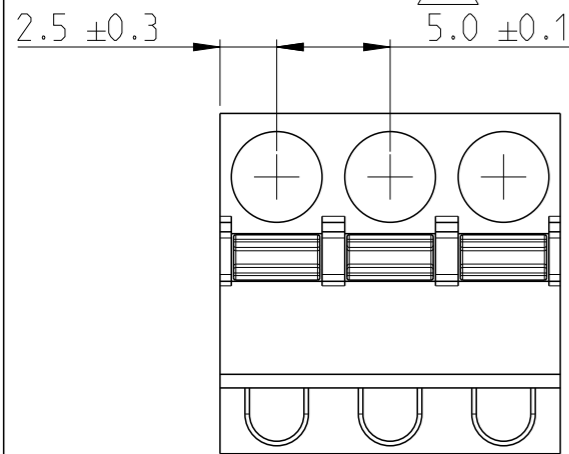

P	LTR	DESCRIPTION	DATE	DWN	APVD
A		RELEASED FOR PRODUCTION	06AUG2019	RK	PS

NOTES:

- MATERIALS & FINISH
 HOUSING : PA66, UL94 V0, COLOR - GREEN
 PUSH BUTTON : PA66, COLOR - ORANGE.
 CONTACT : COPPER ALLOY, TIN PLATED
 SPRING : STAINLESS STEEL
- MECHANICAL
 WIRE STRIPPING LENGTH : 12-13 mm
- ELECTRICAL
 WIRE RANGE : 12-26 AWG
 RATED VOLTAGE : 300V
 RATED CURRENT : 16A
 INSULATION RESISTANCE : >2000 M Ohm (500V DC)
- OPERATING TEMPERATURE RANGE : -40°C TO +105°C

△ 5 TOLERANCE NOT CUMULATIVE

80.0	16	1-2350397-6
75.0	15	1-2350397-5
70.0	14	1-2350397-4
65.0	13	1-2350397-3
60.0	12	1-2350397-2
55.0	11	1-2350397-1
50.0	10	1-2350397-0
45.0	9	2350397-9
40.0	8	2350397-8
35.0	7	2350397-7
30.0	6	2350397-6
25.0	5	2350397-5
20.0	4	2350397-4
15.0	3	2350397-3
10.0	2	2350397-2
DIM A	NO. OF POS	PART NUMBER

THIS DRAWING IS A CONTROLLED DOCUMENT.		DWN 08APR2019 RAGHAVENDRA.K	TE Connectivity			
DIMENSIONS: mm		CHK 01JUL2019 KARTHIK.JK				
TOLERANCES UNLESS OTHERWISE SPECIFIED:		APVD 02JUL2019 PRASHANH.S	NAME SPRING FEMALE PLG, GREEN 5.00mm PITCH			
0 PLC ± 1 PLC ± 2 PLC ± 3 PLC ± 4 PLC ± ANGLES ±		PRODUCT SPEC -	APPLICATION SPEC -			
MATERIAL SEE NOTES		WEIGHT -	SIZE A3	CAGE CODE 00779	DRAWING NO C-2350397	RESTRICTED TO -
-		CUSTOMER DRAWING		SCALE 3:1	SHEET 1 OF 1	REV A