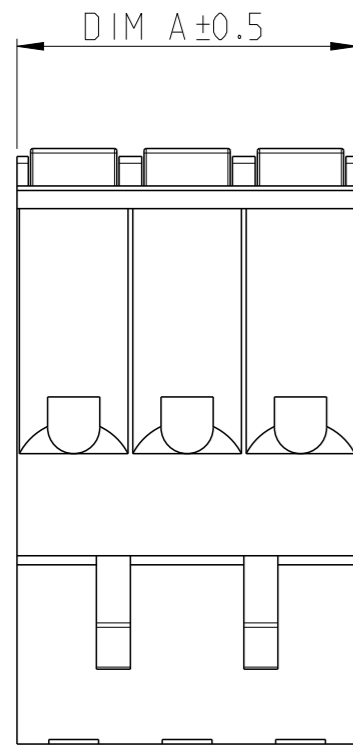

P	LTR	DESCRIPTION	DATE	DWN	APVD
A		RELEASED FOR PRODUCTION	06AUG2019	RK	PS

NOTES:

- MATERIALS & FINISH
 HOUSING : PA66, UL94 V0, COLOR - GREEN
 PUSH BUTTON : PA66, COLOR - ORANGE.
 CONTACT : COPPER ALLOY, TIN PLATED
 SPRING : STAINLESS STEEL
- MECHANICAL
 WIRE STRIPPING LENGTH : 12-13 mm
- ELECTRICAL
 WIRE RANGE : 12-26 AWG
 RATED VOLTAGE : 300V
 RATED CURRENT : 16A
 INSULATION RESISTANCE : >2000 M Ohm (500V DC)
- OPERATING TEMPERATURE RANGE : -40°C TO +105°C

△ 5 TOLERANCE NOT CUMULATIVE

80.0	16	1-2350397-6
75.0	15	1-2350397-5
70.0	14	1-2350397-4
65.0	13	1-2350397-3
60.0	12	1-2350397-2
55.0	11	1-2350397-1
50.0	10	1-2350397-0
45.0	9	2350397-9
40.0	8	2350397-8
35.0	7	2350397-7
30.0	6	2350397-6
25.0	5	2350397-5
20.0	4	2350397-4
15.0	3	2350397-3
10.0	2	2350397-2
DIM A	NO. OF POS	PART NUMBER

THIS DRAWING IS A CONTROLLED DOCUMENT.		DWN 08APR2019 RAGHAVENDRA.K	TE Connectivity			
DIMENSIONS: mm		CHK 01JUL2019 KARTHIK.JK				
TOLERANCES UNLESS OTHERWISE SPECIFIED:		APVD 02JUL2019 PRASHANH.S	NAME SPRING FEMALE PLG, GREEN 5.00mm PITCH			
0 PLC ± 1 PLC ± 2 PLC ± 3 PLC ± 4 PLC ± ANGLES ±		PRODUCT SPEC -	APPLICATION SPEC -			
MATERIAL SEE NOTES		WEIGHT -	SIZE A3	CAGE CODE 00779	DRAWING NO C-2350397	RESTRICTED TO -
-		CUSTOMER DRAWING		SCALE 3:1	SHEET 1 OF 1	REV A