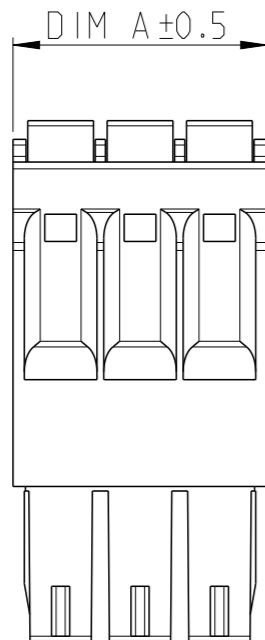

P	LTR	DESCRIPTION	DATE	DWN	APVD
A		RELEASED FOR PRODUCTION	06AUG2019	RK	PS

1:1

NOTES:

- MATERIALS & FINISH  
 HOUSING : PA66, UL94 V0, COLOR - GREEN  
 PUSH BUTTON : PA66, COLOR - ORANGE.  
 CONTACT : COPPER ALLOY, TIN PLATED  
 SPRING : STAINLESS STEEL
- MECHANICAL  
 WIRE STRIPPING LENGTH : 9.0-10.0 mm
- ELECTRICAL  
 WIRE RANGE : 16-24 AWG  
 RATED VOLTAGE : 150V  
 RATED CURRENT : 8A  
 INSULATION RESISTANCE : >2000 M Ohm (500V DC)
- OPERATING TEMPERATURE RANGE : -40°C TO +105°C

△ TOLERANCE NOT CUMULATIVE

56.7	16	1-2350398-6
53.2	15	1-2350398-5
49.7	14	1-2350398-4
46.2	13	1-2350398-3
42.7	12	1-2350398-2
39.2	11	1-2350398-1
35.7	10	1-2350398-0
32.2	9	2350398-9
28.7	8	2350398-8
25.2	7	2350398-7
21.7	6	2350398-6
18.2	5	2350398-5
14.7	4	2350398-4
11.2	3	2350398-3
7.7	2	2350398-2
DIM A	NO. OF POS	PART NUMBER

THIS DRAWING IS A CONTROLLED DOCUMENT.		DWN 05APR2019 RAGHAVENDRA.K	TE Connectivity	
DIMENSIONS: mm		CHK 01JUL2019 KARTHIK.JK		
TOLERANCES UNLESS OTHERWISE SPECIFIED:		APVD 02JUL2019 PRASHANTH.S	NAME SPRING FEMALE PLUG, GREEN 3.50mm PITCH	
		PRODUCT SPEC -	APPLICATION SPEC -	
MATERIAL SEE NOTES		FINISH SEE NOTES	WEIGHT -	RESTRICTED TO -
-		CUSTOMER DRAWING		SCALE 3:1 SHEET 1 OF 1 REV A