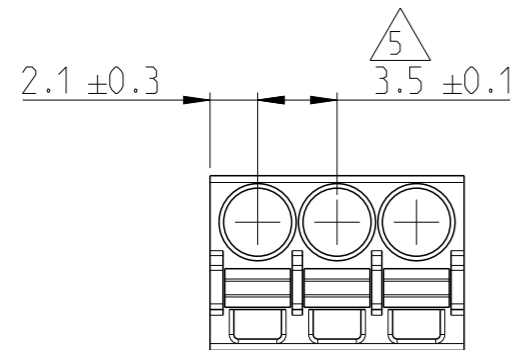

P	LTR	DESCRIPTION	DATE	DWN	APVD
A		RELEASED FOR PRODUCTION	06AUG2019	RK	PS

1:1

NOTES:

- MATERIALS & FINISH  
 HOUSING : PA66, UL94 V0, COLOR - GREEN  
 PUSH BUTTON : PA66, COLOR - ORANGE.  
 CONTACT : COPPER ALLOY, TIN PLATED  
 SPRING : STAINLESS STEEL
- MECHANICAL  
 WIRE STRIPPING LENGTH : 9.0-10.0 mm
- ELECTRICAL  
 WIRE RANGE : 16-24 AWG  
 RATED VOLTAGE : 150V  
 RATED CURRENT : 8A  
 INSULATION RESISTANCE : >2000 M Ohm (500V DC)
- OPERATING TEMPERATURE RANGE : -40°C TO +105°C

△ TOLERANCE NOT CUMULATIVE

56.7	16	1-2350398-6
53.2	15	1-2350398-5
49.7	14	1-2350398-4
46.2	13	1-2350398-3
42.7	12	1-2350398-2
39.2	11	1-2350398-1
35.7	10	1-2350398-0
32.2	9	2350398-9
28.7	8	2350398-8
25.2	7	2350398-7
21.7	6	2350398-6
18.2	5	2350398-5
14.7	4	2350398-4
11.2	3	2350398-3
7.7	2	2350398-2
DIM A	NO. OF POS	PART NUMBER

THIS DRAWING IS A CONTROLLED DOCUMENT.		DWN 05APR2019 RAGHAVENDRA.K	TE Connectivity	
DIMENSIONS: mm		CHK 01JUL2019 KARTHIK.JK		
TOLERANCES UNLESS OTHERWISE SPECIFIED:		APVD 02JUL2019 PRASHANTH.S	NAME SPRING FEMALE PLUG, GREEN 3.50mm PITCH	
		PRODUCT SPEC -	APPLICATION SPEC -	
MATERIAL SEE NOTES		FINISH SEE NOTES	WEIGHT -	RESTRICTED TO -
-		CUSTOMER DRAWING		SCALE 3:1 SHEET 1 OF 1 REV A