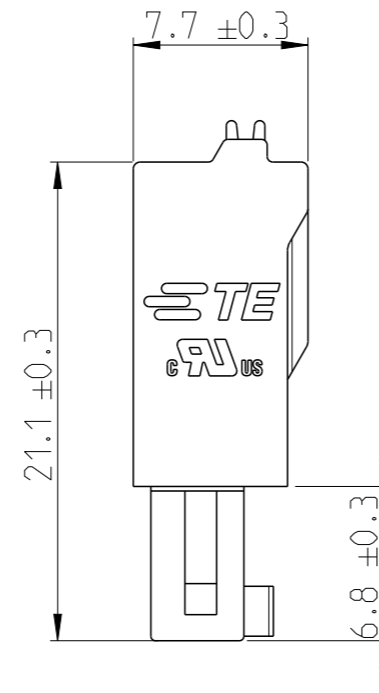

P	LTR	DESCRIPTION	DATE	DWN	APVD
A		RELEASED FOR PRODUCTION	06AUG2019	RK	PS

1:1

NOTES:

- MATERIALS & FINISH  
 HOUSING : PA66, UL94 V0, COLOR - GREEN  
 PUSH BUTTON : PA66, COLOR - ORANGE.  
 CONTACT : COPPER ALLOY, TIN PLATED  
 SPRING : STAINLESS STEEL
- MECHANICAL  
 WIRE STRIPPING LENGTH : 9.0-10.0 mm
- ELECTRICAL  
 WIRE RANGE : 16-24 AWG  
 RATED VOLTAGE : 150V  
 RATED CURRENT : 8A  
 INSULATION RESISTANCE : >2000 M Ohm (500V DC)
- OPERATING TEMPERATURE RANGE : -40°C TO +105°C

△ TOLERANCE NOT CUMULATIVE

56.7	16	1-2350398-6
53.2	15	1-2350398-5
49.7	14	1-2350398-4
46.2	13	1-2350398-3
42.7	12	1-2350398-2
39.2	11	1-2350398-1
35.7	10	1-2350398-0
32.2	9	2350398-9
28.7	8	2350398-8
25.2	7	2350398-7
21.7	6	2350398-6
18.2	5	2350398-5
14.7	4	2350398-4
11.2	3	2350398-3
7.7	2	2350398-2
DIM A	NO. OF POS	PART NUMBER

THIS DRAWING IS A CONTROLLED DOCUMENT.		DWN 05APR2019 RAGHAVENDRA.K	TE Connectivity	
DIMENSIONS: mm		CHK 01JUL2019 KARTHIK.JK		
TOLERANCES UNLESS OTHERWISE SPECIFIED:		APVD 02JUL2019 PRASHANTH.S	NAME SPRING FEMALE PLUG, GREEN 3.50mm PITCH	
		PRODUCT SPEC -	APPLICATION SPEC -	
MATERIAL SEE NOTES		FINISH SEE NOTES	WEIGHT -	RESTRICTED TO -
-		CUSTOMER DRAWING		SCALE 3:1 SHEET 1 OF 1 REV A