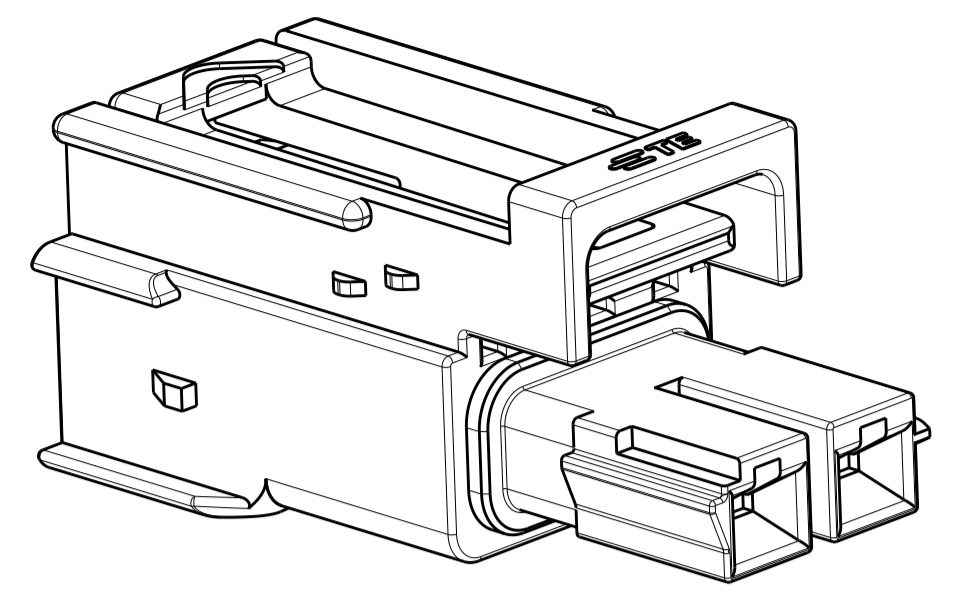

REVISIONS				
P.	LTN.	DESCRIPTION	DATE	OWN - APVD
A		RELEASED PER ECN-20-100548	30OCT2020	JP VS

29.35 REF

1x2 POSITION

1x3 POSITION

1x4 POSITION

△ MATERIAL: PBT, GLASS FILLED
 KEY A: NATURAL; KEY B: GREY; KEY C: BROWN
 KEY D: RED; KEY E: ORANGE; KEY F: VIOLET
 KEY G: YELLOW; KEY H: BLUE; KEY I: GREEN

△ MATERIAL MARK: PBT GF

- APPLICABLE CONTACT P/N:
 2329913-*/2329916-*/2329912-*/2329914-*/2329915-*/2329917-*
- MATING CONNECTOR P/N
 RECEP: HSG: *2378158-
 TPA: 2329016-
 BACK COVER: 2334614-
 INTERFACE SEAL: 2325347-
 GANG SEAL: 2325349-*
- FLAMMABILITY RATING: UL94 V-0

24.66	22.52	19.05	KEY C	1*4	3-2378159-4
24.66	22.52	19.05	KEY B	1*4	2-2378159-4
24.66	22.52	19.05	KEY A	1*4	1-2378159-4
19.66	17.52	14.05	KEY C	1*3	3-2378159-3
19.66	17.52	14.05	KEY B	1*3	2-2378159-3
19.66	17.52	14.05	KEY A	1*3	1-2378159-3
14.66	12.52	9.05	KEY I	1*2	9-2378159-2
14.66	12.52	9.05	KEY H	1*2	8-2378159-2
14.66	12.52	9.05	KEY G	1*2	7-2378159-2
14.66	12.52	9.05	KEY F	1*2	6-2378159-2
14.66	12.52	9.05	KEY E	1*2	5-2378159-2
14.66	12.52	9.05	KEY D	1*2	4-2378159-2
14.66	12.52	9.05	KEY C	1*2	3-2378159-2
14.66	12.52	9.05	KEY B	1*2	2-2378159-2
14.66	12.52	9.05	KEY A	1*2	1-2378159-2
DIM C	DIM B	DIM A	KEYING	POSITIONS	PART NUMBER

THIS DRAWING IS A CONTROLLED DOCUMENT. DWN: B. WEAVER 17AUG2020
 CHK: D. SWARTZ 17AUG2020
 APVD: V. SHETLAR 17AUG2020

TE Connectivity

PLUG HOUSING, POWER VERSA-LOCK

SIZE: A1 CAGE CODE: 00779 DRAWING NO: 2378159