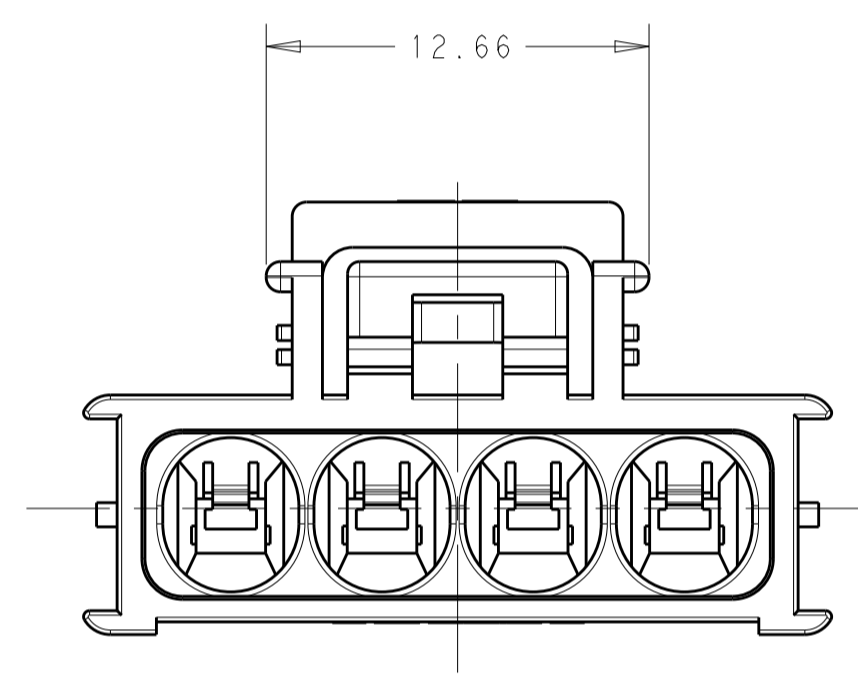

REVISIONS				
P.	LTN.	DESCRIPTION	DATE	OWN - APVD
A		RELEASED PER ECN-20-100548	30OCT2020	JP VS

29.35 REF

1x2 POSITION

1x3 POSITION

1x4 POSITION

△ MATERIAL: PBT, GLASS FILLED
 KEY A: NATURAL; KEY B: GREY; KEY C: BROWN
 KEY D: RED; KEY E: ORANGE; KEY F: VIOLET
 KEY G: YELLOW; KEY H: BLUE; KEY I: GREEN

△ MATERIAL MARK: PBT GF

- APPLICABLE CONTACT P/N:
 2329913-*/2329916-*/2329912-*/2329914-*/2329915-*/2329917-*
- MATING CONNECTOR P/N
 RECEP: HSG: *2378158-
 TPA: 2329016-
 BACK COVER: 2334614-
 INTERFACE SEAL: 2325347-
 GANG SEAL: 2325349-*
- FLAMMABILITY RATING: UL94 V-0

24.66	22.52	19.05	KEY C	1*4	3-2378159-4
24.66	22.52	19.05	KEY B	1*4	2-2378159-4
24.66	22.52	19.05	KEY A	1*4	1-2378159-4
19.66	17.52	14.05	KEY C	1*3	3-2378159-3
19.66	17.52	14.05	KEY B	1*3	2-2378159-3
19.66	17.52	14.05	KEY A	1*3	1-2378159-3
14.66	12.52	9.05	KEY I	1*2	9-2378159-2
14.66	12.52	9.05	KEY H	1*2	8-2378159-2
14.66	12.52	9.05	KEY G	1*2	7-2378159-2
14.66	12.52	9.05	KEY F	1*2	6-2378159-2
14.66	12.52	9.05	KEY E	1*2	5-2378159-2
14.66	12.52	9.05	KEY D	1*2	4-2378159-2
14.66	12.52	9.05	KEY C	1*2	3-2378159-2
14.66	12.52	9.05	KEY B	1*2	2-2378159-2
14.66	12.52	9.05	KEY A	1*2	1-2378159-2
DIM C	DIM B	DIM A	KEYING	POSITIONS	PART NUMBER

THIS DRAWING IS A CONTROLLED DOCUMENT. DWN: B. WEAVER 17AUG2020
 CHK: D. SWARTZ 17AUG2020
 APVD: V. SHETLAR 17AUG2020

TE Connectivity

PLUG HOUSING, POWER VERSA-LOCK

SIZE: A1 CAGE CODE: 00779 DRAWING NO: 2378159