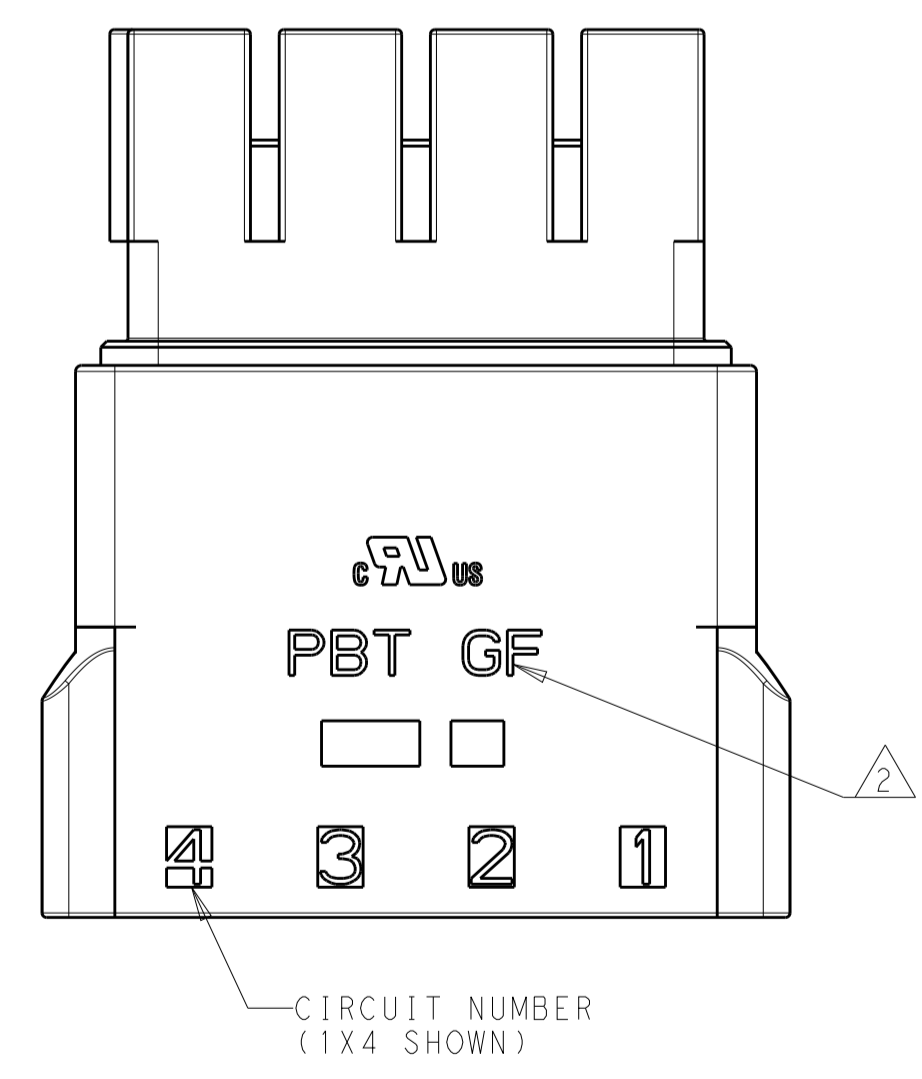

REVISIONS				
P.	LTN.	DESCRIPTION	DATE	OWN - APVD
A		RELEASED PER ECN-20-100548	30OCT2020	JP VS

29.35 REF

1x2 POSITION

1x3 POSITION

1x4 POSITION

△ MATERIAL: PBT, GLASS FILLED
 KEY A: NATURAL; KEY B: GREY; KEY C: BROWN
 KEY D: RED; KEY E: ORANGE; KEY F: VIOLET
 KEY G: YELLOW; KEY H: BLUE; KEY I: GREEN

△ MATERIAL MARK: PBT GF

- APPLICABLE CONTACT P/N:
 2329913-*/2329916-*/2329912-*/2329914-*/2329915-*/2329917-*
- MATING CONNECTOR P/N
 RECEP: HSG: *2378158-
 TPA: 2329016-
 BACK COVER: 2334614-
 INTERFACE SEAL: 2325347-
 GANG SEAL: 2325349-*
- FLAMMABILITY RATING: UL94 V-0

24.66	22.52	19.05	KEY C	1*4	3-2378159-4
24.66	22.52	19.05	KEY B	1*4	2-2378159-4
24.66	22.52	19.05	KEY A	1*4	1-2378159-4
19.66	17.52	14.05	KEY C	1*3	3-2378159-3
19.66	17.52	14.05	KEY B	1*3	2-2378159-3
19.66	17.52	14.05	KEY A	1*3	1-2378159-3
14.66	12.52	9.05	KEY I	1*2	9-2378159-2
14.66	12.52	9.05	KEY H	1*2	8-2378159-2
14.66	12.52	9.05	KEY G	1*2	7-2378159-2
14.66	12.52	9.05	KEY F	1*2	6-2378159-2
14.66	12.52	9.05	KEY E	1*2	5-2378159-2
14.66	12.52	9.05	KEY D	1*2	4-2378159-2
14.66	12.52	9.05	KEY C	1*2	3-2378159-2
14.66	12.52	9.05	KEY B	1*2	2-2378159-2
14.66	12.52	9.05	KEY A	1*2	1-2378159-2
DIM C	DIM B	DIM A	KEYING	POSITIONS	PART NUMBER

THIS DRAWING IS A CONTROLLED DOCUMENT. DWN: B. WEAVER 17AUG2020
 CHK: D. SWARTZ 17AUG2020
 APVD: V. SHETLAR 17AUG2020

TE Connectivity

PLUG HOUSING, POWER VERSA-LOCK

SIZE: A1 CAGE CODE: 00779 DRAWING NO: 2378159