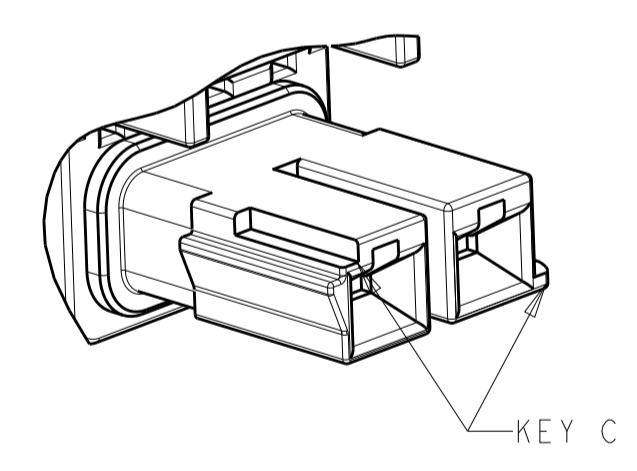

REVISIONS				
P.	LTN.	DESCRIPTION	DATE	OWN - APVD
A		RELEASED PER ECN-20-100548	30OCT2020	JP VS

29.35 REF

1x2 POSITION

1x3 POSITION

1x4 POSITION

△ MATERIAL: PBT, GLASS FILLED
 KEY A: NATURAL; KEY B: GREY; KEY C: BROWN
 KEY D: RED; KEY E: ORANGE; KEY F: VIOLET
 KEY G: YELLOW; KEY H: BLUE; KEY I: GREEN

24.66	22.52	19.05	KEY C	1*4	3-2378159-4
24.66	22.52	19.05	KEY B	1*4	2-2378159-4
24.66	22.52	19.05	KEY A	1*4	1-2378159-4
19.66	17.52	14.05	KEY C	1*3	3-2378159-3
19.66	17.52	14.05	KEY B	1*3	2-2378159-3
19.66	17.52	14.05	KEY A	1*3	1-2378159-3
14.66	12.52	9.05	KEY I	1*2	9-2378159-2
14.66	12.52	9.05	KEY H	1*2	8-2378159-2
14.66	12.52	9.05	KEY G	1*2	7-2378159-2
14.66	12.52	9.05	KEY F	1*2	6-2378159-2
14.66	12.52	9.05	KEY E	1*2	5-2378159-2
14.66	12.52	9.05	KEY D	1*2	4-2378159-2
14.66	12.52	9.05	KEY C	1*2	3-2378159-2
14.66	12.52	9.05	KEY B	1*2	2-2378159-2
14.66	12.52	9.05	KEY A	1*2	1-2378159-2
DIM C	DIM B	DIM A	KEYING	POSITIONS	PART NUMBER

THIS DRAWING IS A CONTROLLED DOCUMENT. DWN: B. WEAVER 17AUG2020
 CHK: D. SWARTZ 17AUG2020
 APVD: V. SHETLAR 17AUG2020

TE Connectivity

PLUG HOUSING, POWER VERSA-LOCK

SIZE: A1 CAGE CODE: 00779 DRAWING NO: 2378159