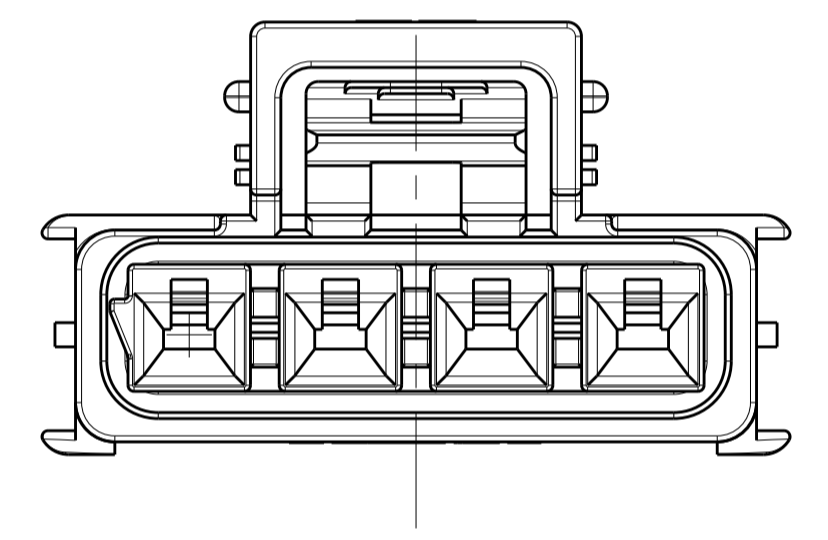

REVISIONS				
P.	LTN.	DESCRIPTION	DATE	OWN - APVD
A		RELEASED PER ECN-20-100548	30OCT2020	JP VS

29.35 REF

1x2 POSITION

1x3 POSITION

1x4 POSITION

△ MATERIAL: PBT, GLASS FILLED
 KEY A: NATURAL; KEY B: GREY; KEY C: BROWN
 KEY D: RED; KEY E: ORANGE; KEY F: VIOLET
 KEY G: YELLOW; KEY H: BLUE; KEY I: GREEN

△ MATERIAL MARK: PBT GF

- APPLICABLE CONTACT P/N:
 2329913-*/2329916-*/2329912-*/2329914-*/2329915-*/2329917-*
- MATING CONNECTOR P/N
 RECEP: HSG: *2378158-
 TPA: 2329016-
 BACK COVER: 2334614-
 INTERFACE SEAL: 2325347-
 GANG SEAL: 2325349-*
- FLAMMABILITY RATING: UL94 V-0

24.66	22.52	19.05	KEY C	1*4	3-2378159-4
24.66	22.52	19.05	KEY B	1*4	2-2378159-4
24.66	22.52	19.05	KEY A	1*4	1-2378159-4
19.66	17.52	14.05	KEY C	1*3	3-2378159-3
19.66	17.52	14.05	KEY B	1*3	2-2378159-3
19.66	17.52	14.05	KEY A	1*3	1-2378159-3
14.66	12.52	9.05	KEY I	1*2	9-2378159-2
14.66	12.52	9.05	KEY H	1*2	8-2378159-2
14.66	12.52	9.05	KEY G	1*2	7-2378159-2
14.66	12.52	9.05	KEY F	1*2	6-2378159-2
14.66	12.52	9.05	KEY E	1*2	5-2378159-2
14.66	12.52	9.05	KEY D	1*2	4-2378159-2
14.66	12.52	9.05	KEY C	1*2	3-2378159-2
14.66	12.52	9.05	KEY B	1*2	2-2378159-2
14.66	12.52	9.05	KEY A	1*2	1-2378159-2
DIM C	DIM B	DIM A	KEYING	POSITIONS	PART NUMBER

THIS DRAWING IS A CONTROLLED DOCUMENT. DWN: B. WEAVER 17AUG2020
 CHK: D. SWARTZ 17AUG2020
 APVD: V. SHETLAR 17AUG2020

TE Connectivity

PLUG HOUSING, POWER VERSA-LOCK

SIZE: A1 CAGE CODE: 00779 DRAWING NO: 2378159