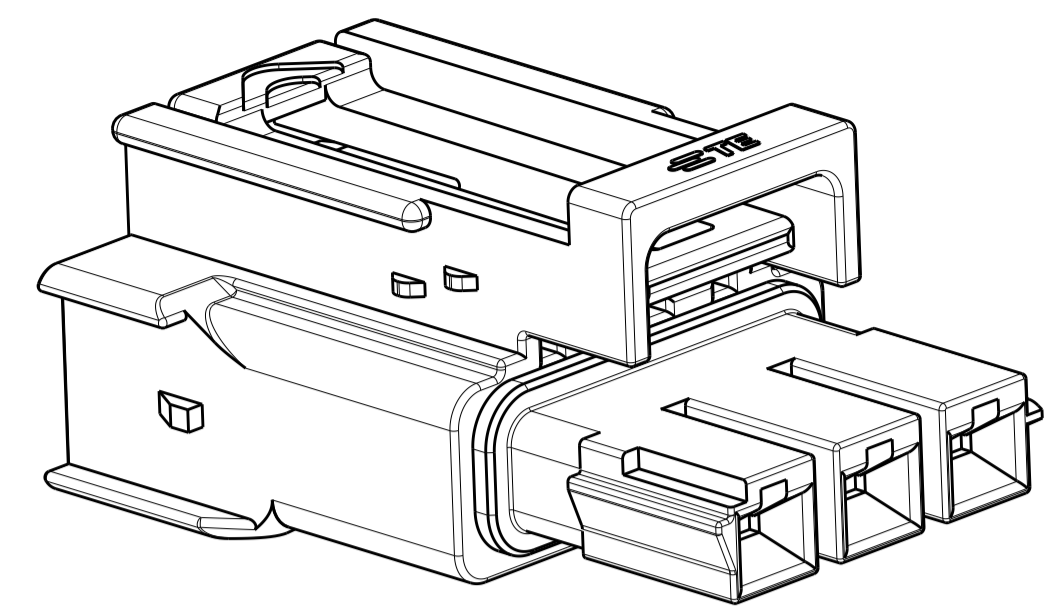

REVISIONS				
P.	LTN.	DESCRIPTION	DATE	OWN - APVD
A		RELEASED PER ECN-20-100548	30OCT2020	JP VS

29.35 REF

1x2 POSITION

1x3 POSITION

1x4 POSITION

△ MATERIAL: PBT, GLASS FILLED
 KEY A: NATURAL; KEY B: GREY; KEY C: BROWN
 KEY D: RED; KEY E: ORANGE; KEY F: VIOLET
 KEY G: YELLOW; KEY H: BLUE; KEY I: GREEN

△ MATERIAL MARK: PBT GF

- APPLICABLE CONTACT P/N:
 2329913-*/2329916-*/2329912-*/2329914-*/2329915-*/2329917-*
- MATING CONNECTOR P/N
 RECEP: HSG: *2378158-
 TPA: 2329016-
 BACK COVER: 2334614-
 INTERFACE SEAL: 2325347-
 GANG SEAL: 2325349-*
- FLAMMABILITY RATING: UL94 V-0

24.66	22.52	19.05	KEY C	1*4	3-2378159-4
24.66	22.52	19.05	KEY B	1*4	2-2378159-4
24.66	22.52	19.05	KEY A	1*4	1-2378159-4
19.66	17.52	14.05	KEY C	1*3	3-2378159-3
19.66	17.52	14.05	KEY B	1*3	2-2378159-3
19.66	17.52	14.05	KEY A	1*3	1-2378159-3
14.66	12.52	9.05	KEY I	1*2	9-2378159-2
14.66	12.52	9.05	KEY H	1*2	8-2378159-2
14.66	12.52	9.05	KEY G	1*2	7-2378159-2
14.66	12.52	9.05	KEY F	1*2	6-2378159-2
14.66	12.52	9.05	KEY E	1*2	5-2378159-2
14.66	12.52	9.05	KEY D	1*2	4-2378159-2
14.66	12.52	9.05	KEY C	1*2	3-2378159-2
14.66	12.52	9.05	KEY B	1*2	2-2378159-2
14.66	12.52	9.05	KEY A	1*2	1-2378159-2
DIM C	DIM B	DIM A	KEYING	POSITIONS	PART NUMBER

THIS DRAWING IS A CONTROLLED DOCUMENT. DWN: B. WEAVER 17AUG2020
 CHK: D. SWARTZ 17AUG2020
 APVD: V. SHETLAR 17AUG2020

TE Connectivity

PLUG HOUSING, POWER VERSA-LOCK

SIZE: A1 CAGE CODE: 00779 DRAWING NO: 2378159