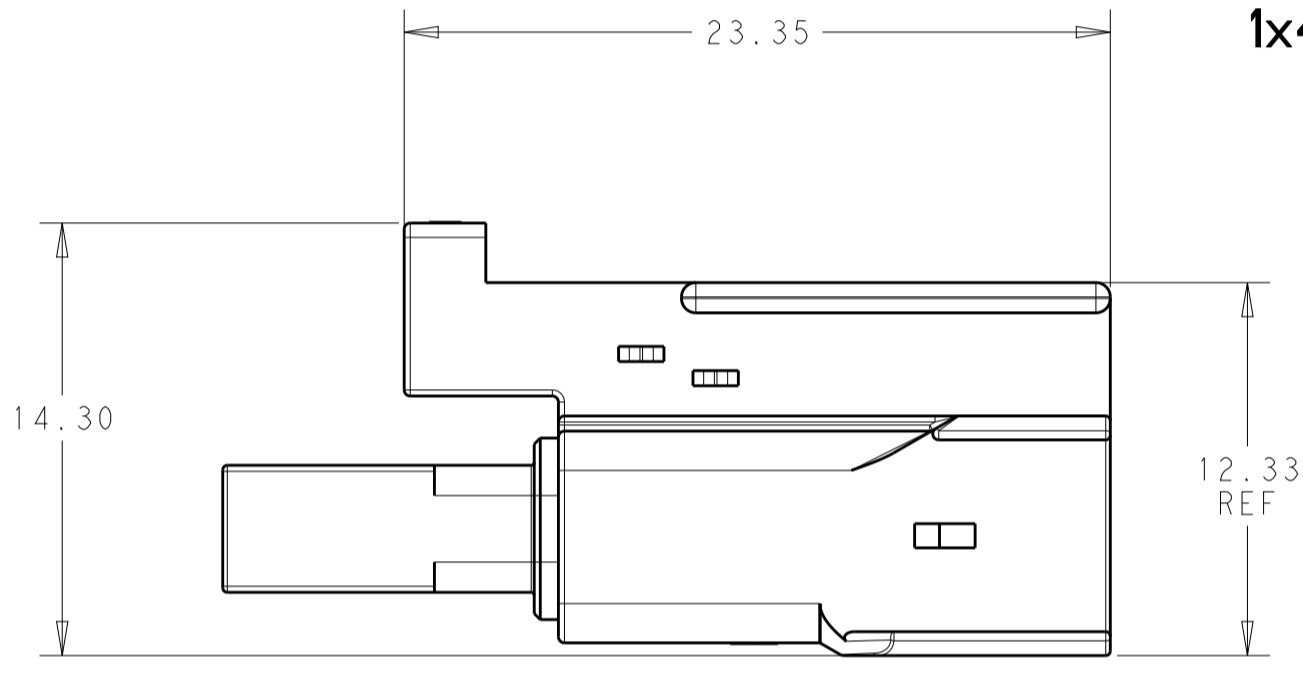

REVISIONS				
P.	LTN.	DESCRIPTION	DATE	OWN - APVD
A		RELEASED PER ECN-20-100548	30OCT2020	JP VS

29.35 REF

1x2 POSITION

1x3 POSITION

1x4 POSITION

△ MATERIAL: PBT, GLASS FILLED
 KEY A: NATURAL; KEY B: GREY; KEY C: BROWN
 KEY D: RED; KEY E: ORANGE; KEY F: VIOLET
 KEY G: YELLOW; KEY H: BLUE; KEY I: GREEN

24.66	22.52	19.05	KEY C	1*4	3-2378159-4
24.66	22.52	19.05	KEY B	1*4	2-2378159-4
24.66	22.52	19.05	KEY A	1*4	1-2378159-4
19.66	17.52	14.05	KEY C	1*3	3-2378159-3
19.66	17.52	14.05	KEY B	1*3	2-2378159-3
19.66	17.52	14.05	KEY A	1*3	1-2378159-3
14.66	12.52	9.05	KEY I	1*2	9-2378159-2
14.66	12.52	9.05	KEY H	1*2	8-2378159-2
14.66	12.52	9.05	KEY G	1*2	7-2378159-2
14.66	12.52	9.05	KEY F	1*2	6-2378159-2
14.66	12.52	9.05	KEY E	1*2	5-2378159-2
14.66	12.52	9.05	KEY D	1*2	4-2378159-2
14.66	12.52	9.05	KEY C	1*2	3-2378159-2
14.66	12.52	9.05	KEY B	1*2	2-2378159-2
14.66	12.52	9.05	KEY A	1*2	1-2378159-2
DIM C	DIM B	DIM A	KEYING	POSITIONS	PART NUMBER

THIS DRAWING IS A CONTROLLED DOCUMENT. DWN: B. WEAVER 17AUG2020
 CHK: D. SWARTZ 17AUG2020
 APVD: V. SHETLAR 17AUG2020

TE Connectivity

PLUG HOUSING, POWER VERSA-LOCK

SIZE: A1 CAGE CODE: 00779 DRAWING NO: 2378159