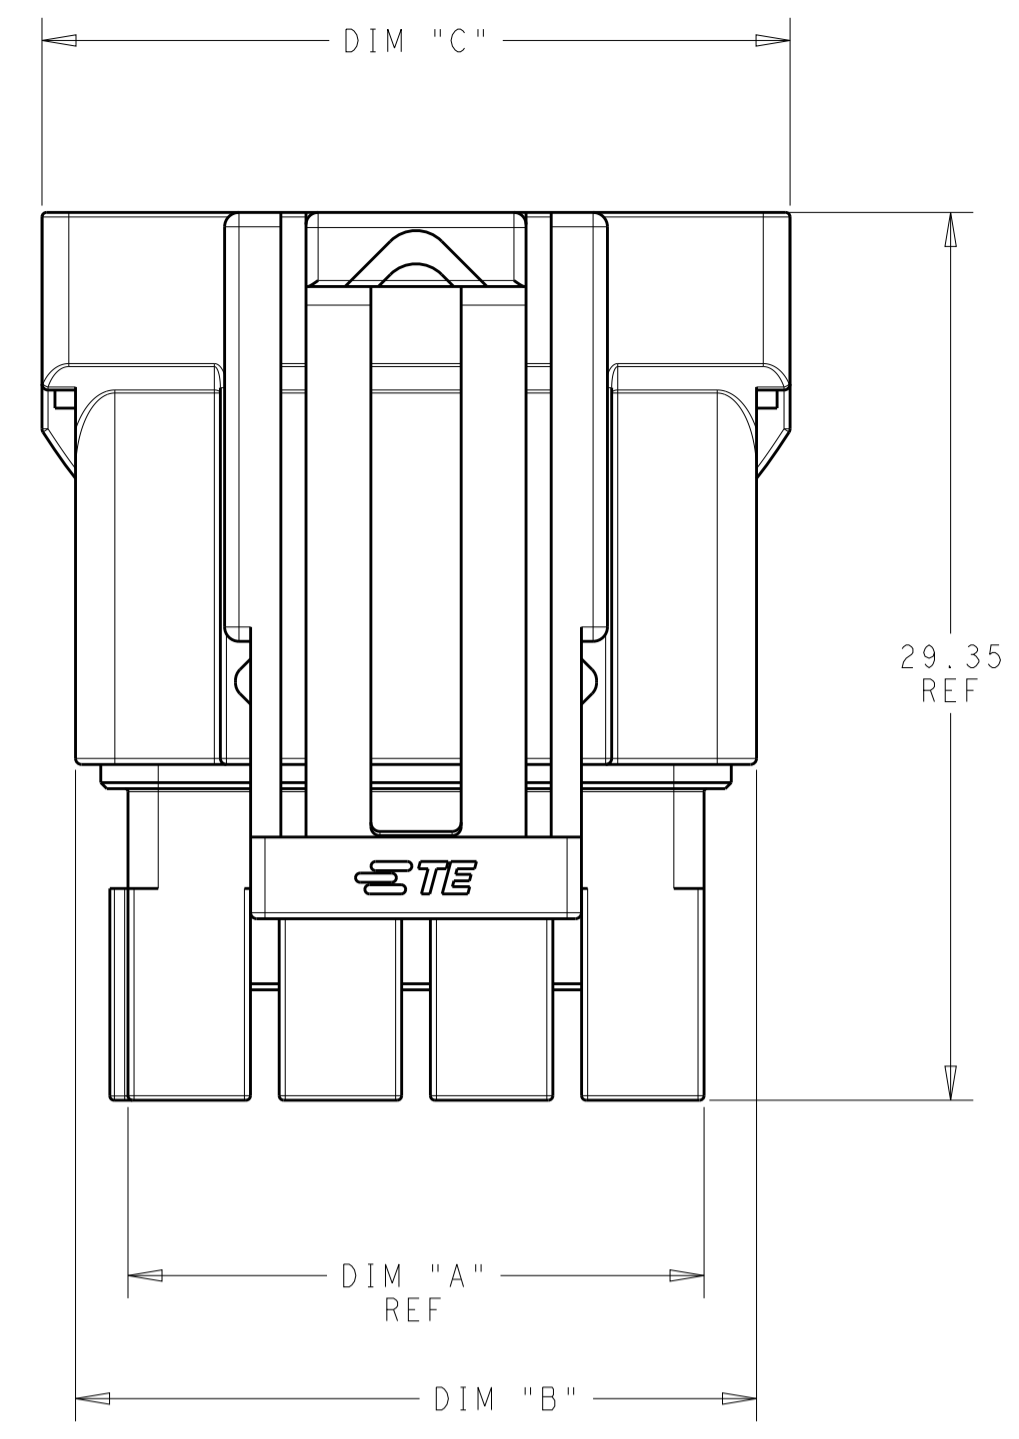

REVISIONS				
P.	LTN.	DESCRIPTION	DATE	OWN - APVD
A		RELEASED PER ECN-20-100548	30OCT2020	JP VS

29.35 REF

1x2 POSITION

1x3 POSITION

1x4 POSITION

△ MATERIAL: PBT, GLASS FILLED
 KEY A: NATURAL; KEY B: GREY; KEY C: BROWN
 KEY D: RED; KEY E: ORANGE; KEY F: VIOLET
 KEY G: YELLOW; KEY H: BLUE; KEY I: GREEN

△ MATERIAL MARK: PBT GF

- APPLICABLE CONTACT P/N:
 2329913-*/2329916-*/2329912-*/2329914-*/2329915-*/2329917-*
- MATING CONNECTOR P/N
 RECEP: HSG: *2378158-
 TPA: 2329016-
 BACK COVER: 2334614-
 INTERFACE SEAL: 2325347-
 GANG SEAL: 2325349-*
- FLAMMABILITY RATING: UL94 V-0

24.66	22.52	19.05	KEY C	1*4	3-2378159-4
24.66	22.52	19.05	KEY B	1*4	2-2378159-4
24.66	22.52	19.05	KEY A	1*4	1-2378159-4
19.66	17.52	14.05	KEY C	1*3	3-2378159-3
19.66	17.52	14.05	KEY B	1*3	2-2378159-3
19.66	17.52	14.05	KEY A	1*3	1-2378159-3
14.66	12.52	9.05	KEY I	1*2	9-2378159-2
14.66	12.52	9.05	KEY H	1*2	8-2378159-2
14.66	12.52	9.05	KEY G	1*2	7-2378159-2
14.66	12.52	9.05	KEY F	1*2	6-2378159-2
14.66	12.52	9.05	KEY E	1*2	5-2378159-2
14.66	12.52	9.05	KEY D	1*2	4-2378159-2
14.66	12.52	9.05	KEY C	1*2	3-2378159-2
14.66	12.52	9.05	KEY B	1*2	2-2378159-2
14.66	12.52	9.05	KEY A	1*2	1-2378159-2
DIM C	DIM B	DIM A	KEYING	POSITIONS	PART NUMBER

THIS DRAWING IS A CONTROLLED DOCUMENT. DWN: B. WEAVER 17AUG2020
 CHK: D. SWARTZ 17AUG2020
 APVD: V. SHETLAR 17AUG2020

TE Connectivity

PLUG HOUSING, POWER VERSA-LOCK

SIZE: A1 CAGE CODE: 00779 DRAWING NO: 2378159