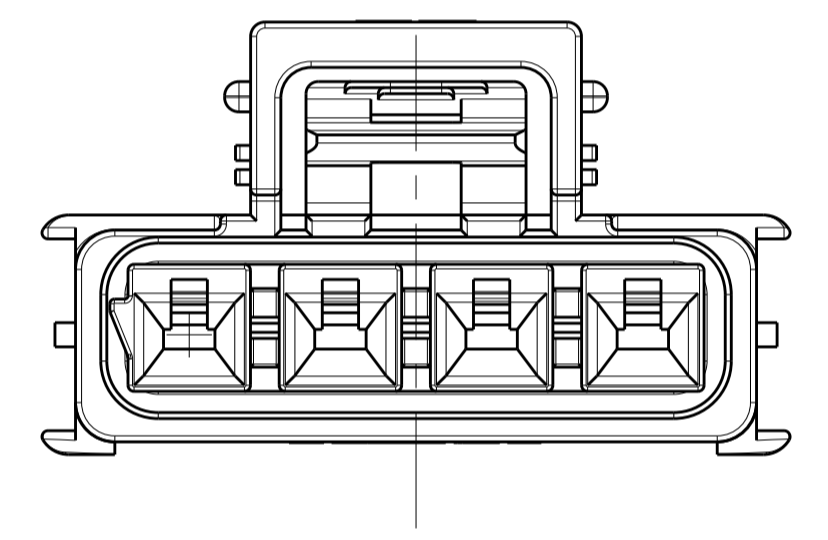

REVISIONS				
P.	LTN.	DESCRIPTION	DATE	OWN - APVD
A		RELEASED PER ECN-20-100548	30OCT2020	JP VS

29.35 REF

1x2 POSITION

1x3 POSITION

1x4 POSITION

△ MATERIAL: PBT, GLASS FILLED  
 KEY A: NATURAL; KEY B: GREY; KEY C: BROWN  
 KEY D: RED; KEY E: ORANGE; KEY F: VIOLET  
 KEY G: YELLOW; KEY H: BLUE; KEY I: GREEN

△ MATERIAL MARK: PBT GF

- APPLICABLE CONTACT P/N:  
 2329913-\*/2329916-\*/2329912-\*/2329914-\*/2329915-\*/2329917-\*
- MATING CONNECTOR P/N  
 RECEP: HSG: \*2378158-  
 TPA: 2329016-  
 BACK COVER: 2334614-  
 INTERFACE SEAL: 2325347-  
 GANG SEAL: 2325349-\*
- FLAMMABILITY RATING: UL94 V-0

24.66	22.52	19.05	KEY C	1*4	3-2378159-4
24.66	22.52	19.05	KEY B	1*4	2-2378159-4
24.66	22.52	19.05	KEY A	1*4	1-2378159-4
19.66	17.52	14.05	KEY C	1*3	3-2378159-3
19.66	17.52	14.05	KEY B	1*3	2-2378159-3
19.66	17.52	14.05	KEY A	1*3	1-2378159-3
14.66	12.52	9.05	KEY I	1*2	9-2378159-2
14.66	12.52	9.05	KEY H	1*2	8-2378159-2
14.66	12.52	9.05	KEY G	1*2	7-2378159-2
14.66	12.52	9.05	KEY F	1*2	6-2378159-2
14.66	12.52	9.05	KEY E	1*2	5-2378159-2
14.66	12.52	9.05	KEY D	1*2	4-2378159-2
14.66	12.52	9.05	KEY C	1*2	3-2378159-2
14.66	12.52	9.05	KEY B	1*2	2-2378159-2
14.66	12.52	9.05	KEY A	1*2	1-2378159-2
DIM C	DIM B	DIM A	KEYING	POSITIONS	PART NUMBER

THIS DRAWING IS A CONTROLLED DOCUMENT. DWN: B. WEAVER 17AUG2020  
 CHK: D. SWARTZ 17AUG2020  
 APVD: V. SHETLAR 17AUG2020

TE Connectivity

PLUG HOUSING, POWER VERSA-LOCK

SIZE: A1 CAGE CODE: 00779 DRAWING NO: 2378159