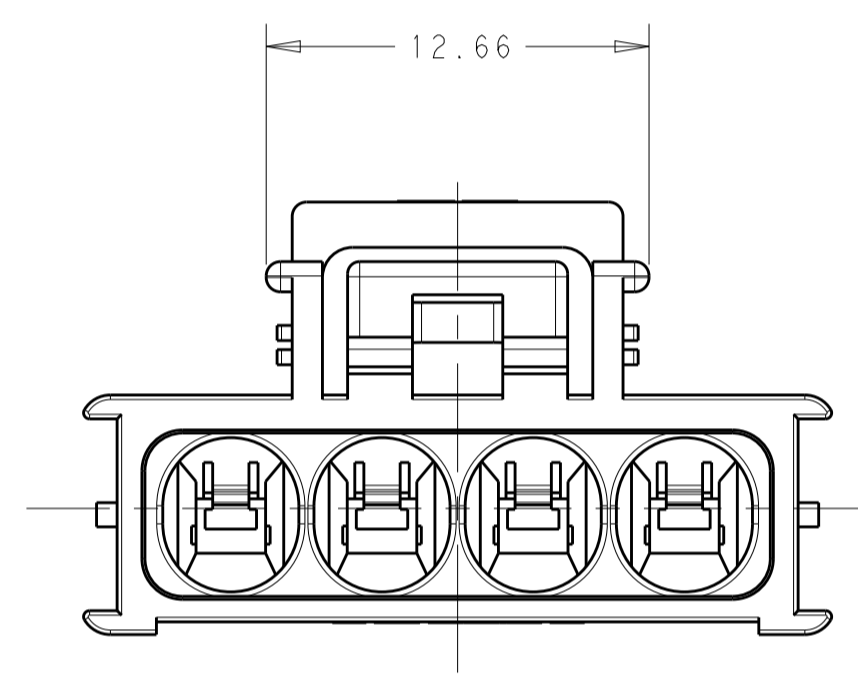

REVISIONS				
P.	LTN.	DESCRIPTION	DATE	OWN - APVD
A		RELEASED PER ECN-20-100548	30OCT2020	JP VS

29.35 REF

1x2 POSITION

1x3 POSITION

1x4 POSITION

△ MATERIAL: PBT, GLASS FILLED  
 KEY A: NATURAL; KEY B: GREY; KEY C: BROWN  
 KEY D: RED; KEY E: ORANGE; KEY F: VIOLET  
 KEY G: YELLOW; KEY H: BLUE; KEY I: GREEN

24.66	22.52	19.05	KEY C	1*4	3-2378159-4
24.66	22.52	19.05	KEY B	1*4	2-2378159-4
24.66	22.52	19.05	KEY A	1*4	1-2378159-4
19.66	17.52	14.05	KEY C	1*3	3-2378159-3
19.66	17.52	14.05	KEY B	1*3	2-2378159-3
19.66	17.52	14.05	KEY A	1*3	1-2378159-3
14.66	12.52	9.05	KEY I	1*2	9-2378159-2
14.66	12.52	9.05	KEY H	1*2	8-2378159-2
14.66	12.52	9.05	KEY G	1*2	7-2378159-2
14.66	12.52	9.05	KEY F	1*2	6-2378159-2
14.66	12.52	9.05	KEY E	1*2	5-2378159-2
14.66	12.52	9.05	KEY D	1*2	4-2378159-2
14.66	12.52	9.05	KEY C	1*2	3-2378159-2
14.66	12.52	9.05	KEY B	1*2	2-2378159-2
14.66	12.52	9.05	KEY A	1*2	1-2378159-2
DIM C	DIM B	DIM A	KEYING	POSITIONS	PART NUMBER

THIS DRAWING IS A CONTROLLED DOCUMENT. DWN: B. WEAVER 17AUG2020  
 CHK: D. SWARTZ 17AUG2020  
 APVD: V. SHETLAR 17AUG2020

TE Connectivity

PLUG HOUSING, POWER VERSA-LOCK

SIZE: A1 CAGE CODE: 00779 DRAWING NO: 2378159

SCALE: 4:1 SHEET 1 OF 1 REV A