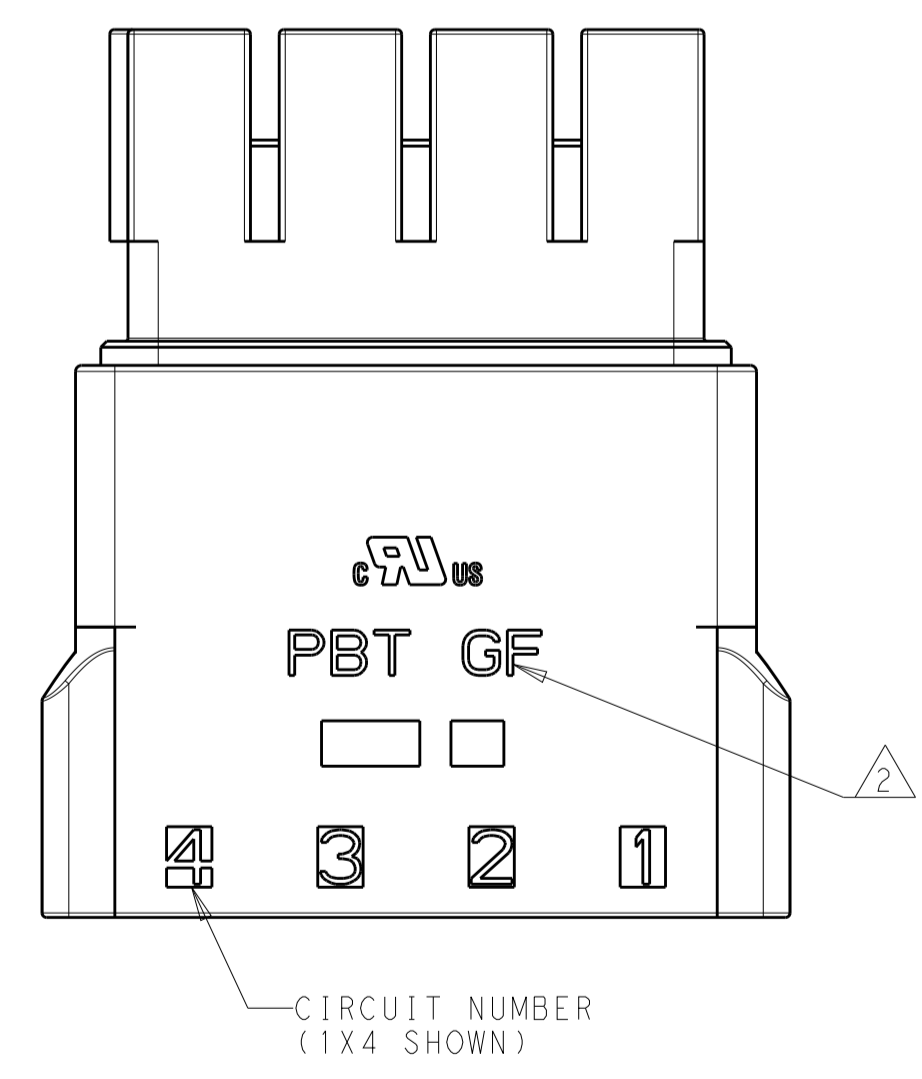

REVISIONS				
P.	LTN.	DESCRIPTION	DATE	OWN - APVD
A		RELEASED PER ECN-20-100548	30OCT2020	JP VS

29.35 REF

1x2 POSITION

1x3 POSITION

1x4 POSITION

△ MATERIAL: PBT, GLASS FILLED  
 KEY A: NATURAL; KEY B: GREY; KEY C: BROWN  
 KEY D: RED; KEY E: ORANGE; KEY F: VIOLET  
 KEY G: YELLOW; KEY H: BLUE; KEY I: GREEN

△ MATERIAL MARK: PBT GF

- APPLICABLE CONTACT P/N:  
 2329913-\*/2329916-\*/2329912-\*/2329914-\*/2329915-\*/2329917-\*
- MATING CONNECTOR P/N  
 RECEP: HSG: \*2378158-  
 TPA: 2329016-  
 BACK COVER: 2334614-  
 INTERFACE SEAL: 2325347-  
 GANG SEAL: 2325349-\*
- FLAMMABILITY RATING: UL94 V-0

24.66	22.52	19.05	KEY C	1*4	3-2378159-4
24.66	22.52	19.05	KEY B	1*4	2-2378159-4
24.66	22.52	19.05	KEY A	1*4	1-2378159-4
19.66	17.52	14.05	KEY C	1*3	3-2378159-3
19.66	17.52	14.05	KEY B	1*3	2-2378159-3
19.66	17.52	14.05	KEY A	1*3	1-2378159-3
14.66	12.52	9.05	KEY I	1*2	9-2378159-2
14.66	12.52	9.05	KEY H	1*2	8-2378159-2
14.66	12.52	9.05	KEY G	1*2	7-2378159-2
14.66	12.52	9.05	KEY F	1*2	6-2378159-2
14.66	12.52	9.05	KEY E	1*2	5-2378159-2
14.66	12.52	9.05	KEY D	1*2	4-2378159-2
14.66	12.52	9.05	KEY C	1*2	3-2378159-2
14.66	12.52	9.05	KEY B	1*2	2-2378159-2
14.66	12.52	9.05	KEY A	1*2	1-2378159-2
DIM C	DIM B	DIM A	KEYING	POSITIONS	PART NUMBER

THIS DRAWING IS A CONTROLLED DOCUMENT. DWN: B. WEAVER 17AUG2020  
 CHK: D. SWARTZ 17AUG2020  
 APVD: V. SHETLAR 17AUG2020

TE Connectivity

PLUG HOUSING, POWER VERSA-LOCK

SIZE: A1 CAGE CODE: 00779 DRAWING NO: 2378159