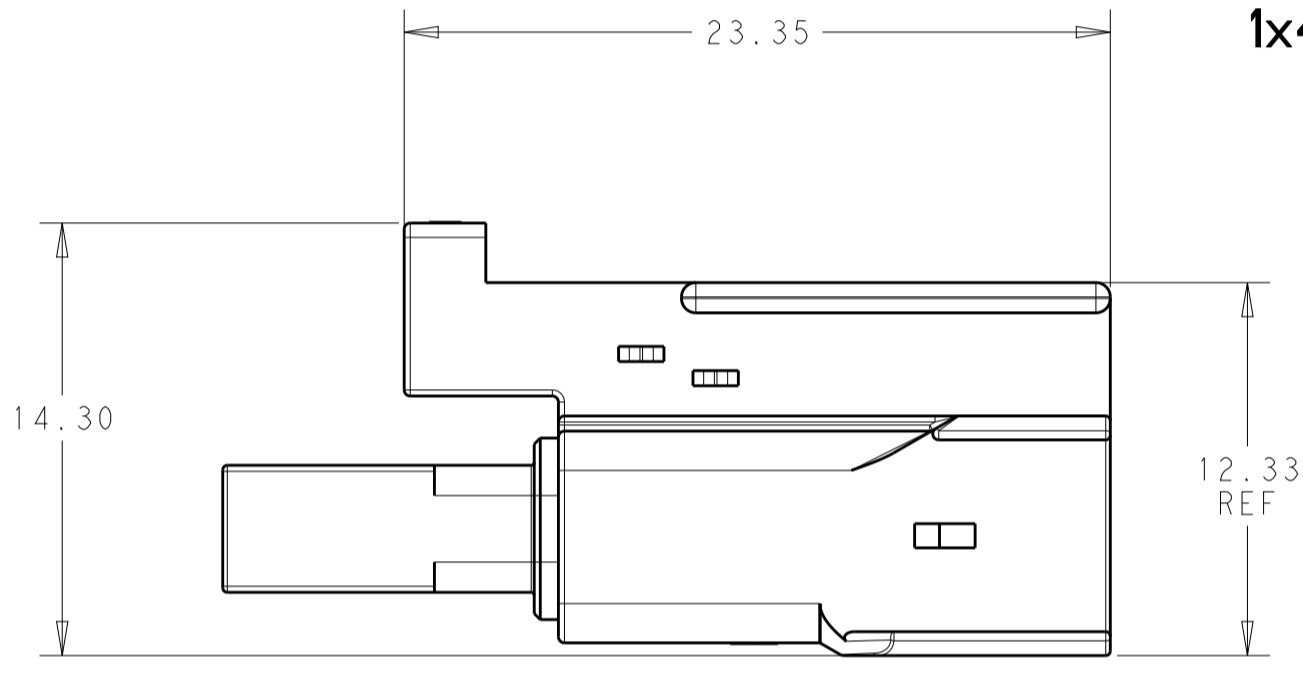

REVISIONS				
P.	LTN.	DESCRIPTION	DATE	OWN - APVD
A		RELEASED PER ECN-20-100548	30OCT2020	JP VS

29.35 REF

1x2 POSITION

1x3 POSITION

1x4 POSITION

△ MATERIAL: PBT, GLASS FILLED  
 KEY A: NATURAL; KEY B: GREY; KEY C: BROWN  
 KEY D: RED; KEY E: ORANGE; KEY F: VIOLET  
 KEY G: YELLOW; KEY H: BLUE; KEY I: GREEN

24.66	22.52	19.05	KEY C	1*4	3-2378159-4
24.66	22.52	19.05	KEY B	1*4	2-2378159-4
24.66	22.52	19.05	KEY A	1*4	1-2378159-4
19.66	17.52	14.05	KEY C	1*3	3-2378159-3
19.66	17.52	14.05	KEY B	1*3	2-2378159-3
19.66	17.52	14.05	KEY A	1*3	1-2378159-3
14.66	12.52	9.05	KEY I	1*2	9-2378159-2
14.66	12.52	9.05	KEY H	1*2	8-2378159-2
14.66	12.52	9.05	KEY G	1*2	7-2378159-2
14.66	12.52	9.05	KEY F	1*2	6-2378159-2
14.66	12.52	9.05	KEY E	1*2	5-2378159-2
14.66	12.52	9.05	KEY D	1*2	4-2378159-2
14.66	12.52	9.05	KEY C	1*2	3-2378159-2
14.66	12.52	9.05	KEY B	1*2	2-2378159-2
14.66	12.52	9.05	KEY A	1*2	1-2378159-2
DIM C	DIM B	DIM A	KEYING	POSITIONS	PART NUMBER

THIS DRAWING IS A CONTROLLED DOCUMENT. DWN: B. WEAVER 17AUG2020  
 CHK: D. SWARTZ 17AUG2020  
 APVD: V. SHETLAR 17AUG2020

TE Connectivity

PLUG HOUSING, POWER VERSA-LOCK

SIZE: A1 CAGE CODE: 00779 DRAWING NO: 2378159

SCALE: 4:1 SHEET 1 OF 1 REV A