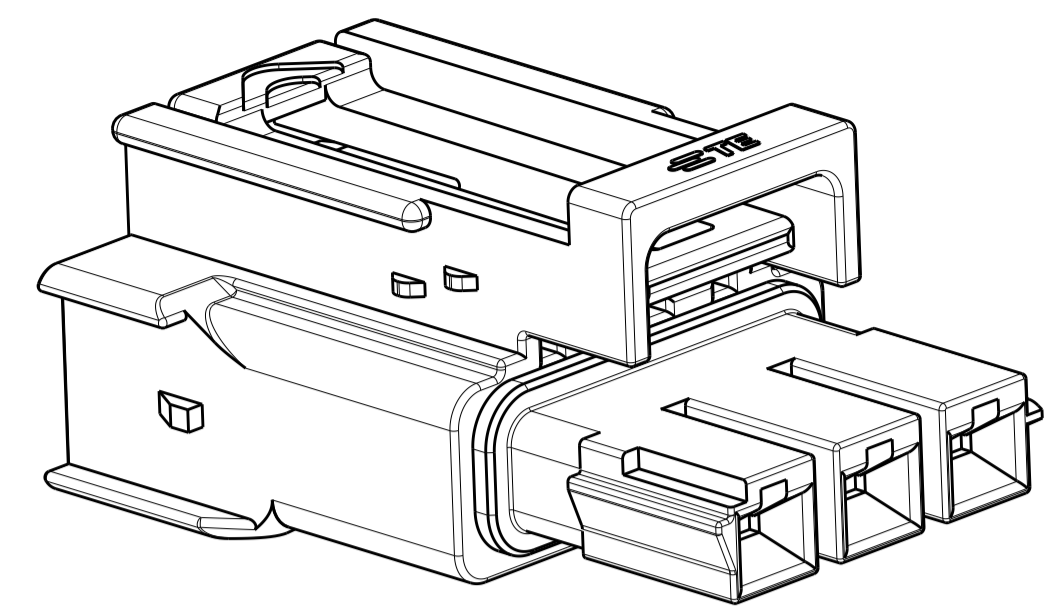

REVISIONS				
P.	LTN.	DESCRIPTION	DATE	OWN - APVD
A		RELEASED PER ECN-20-100548	30OCT2020	JP VS

29.35 REF

1x2 POSITION

1x3 POSITION

1x4 POSITION

△ MATERIAL: PBT, GLASS FILLED  
 KEY A: NATURAL; KEY B: GREY; KEY C: BROWN  
 KEY D: RED; KEY E: ORANGE; KEY F: VIOLET  
 KEY G: YELLOW; KEY H: BLUE; KEY I: GREEN

△ MATERIAL MARK: PBT GF

- APPLICABLE CONTACT P/N:  
 2329913-\*/2329916-\*/2329912-\*/2329914-\*/2329915-\*/2329917-\*
- MATING CONNECTOR P/N  
 RECEP: HSG: \*2378158-  
 TPA: 2329016-  
 BACK COVER: 2334614-  
 INTERFACE SEAL: 2325347-  
 GANG SEAL: 2325349-\*
- FLAMMABILITY RATING: UL94 V-0

24.66	22.52	19.05	KEY C	1*4	3-2378159-4
24.66	22.52	19.05	KEY B	1*4	2-2378159-4
24.66	22.52	19.05	KEY A	1*4	1-2378159-4
19.66	17.52	14.05	KEY C	1*3	3-2378159-3
19.66	17.52	14.05	KEY B	1*3	2-2378159-3
19.66	17.52	14.05	KEY A	1*3	1-2378159-3
14.66	12.52	9.05	KEY I	1*2	9-2378159-2
14.66	12.52	9.05	KEY H	1*2	8-2378159-2
14.66	12.52	9.05	KEY G	1*2	7-2378159-2
14.66	12.52	9.05	KEY F	1*2	6-2378159-2
14.66	12.52	9.05	KEY E	1*2	5-2378159-2
14.66	12.52	9.05	KEY D	1*2	4-2378159-2
14.66	12.52	9.05	KEY C	1*2	3-2378159-2
14.66	12.52	9.05	KEY B	1*2	2-2378159-2
14.66	12.52	9.05	KEY A	1*2	1-2378159-2
DIM C	DIM B	DIM A	KEYING	POSITIONS	PART NUMBER

THIS DRAWING IS A CONTROLLED DOCUMENT. DWN: B. WEAVER 17AUG2020  
 CHK: D. SWARTZ 17AUG2020  
 APVD: V. SHETLAR 17AUG2020

TE Connectivity

PLUG HOUSING, POWER VERSA-LOCK

SIZE: A1 CAGE CODE: 00779 DRAWING NO: 2378159