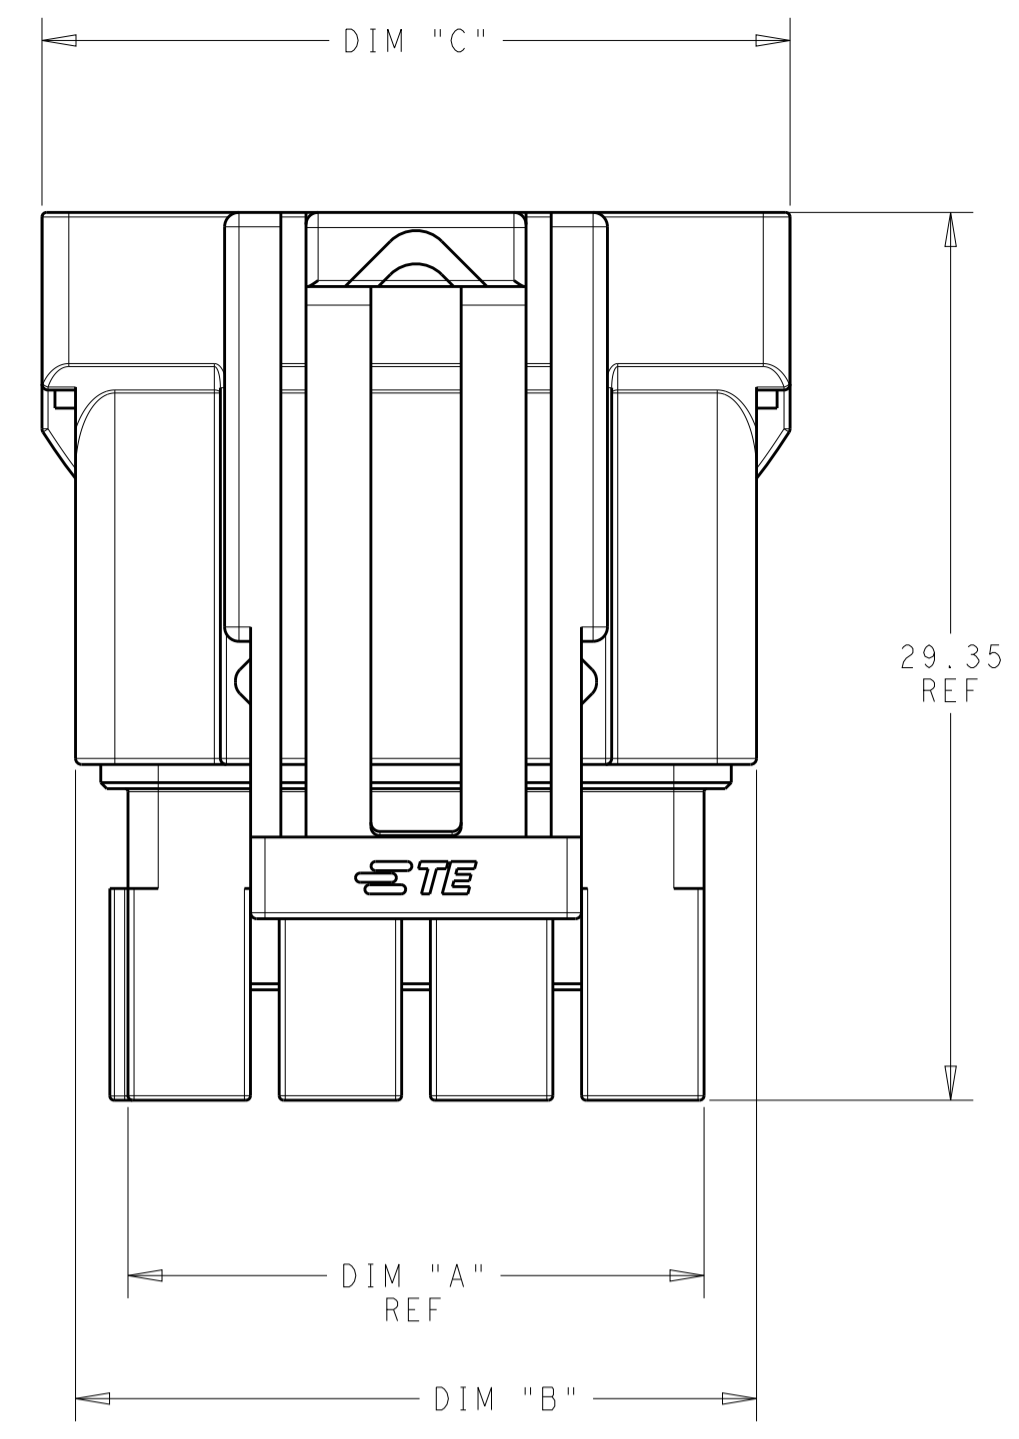

REVISIONS				
P.	LTN.	DESCRIPTION	DATE	OWN - APVD
A		RELEASED PER ECN-20-100548	30OCT2020	JP VS

29.35 REF

1x2 POSITION

1x3 POSITION

1x4 POSITION

△ MATERIAL: PBT, GLASS FILLED  
 KEY A: NATURAL; KEY B: GREY; KEY C: BROWN  
 KEY D: RED; KEY E: ORANGE; KEY F: VIOLET  
 KEY G: YELLOW; KEY H: BLUE; KEY I: GREEN

24.66	22.52	19.05	KEY C	1*4	3-2378159-4
24.66	22.52	19.05	KEY B	1*4	2-2378159-4
24.66	22.52	19.05	KEY A	1*4	1-2378159-4
19.66	17.52	14.05	KEY C	1*3	3-2378159-3
19.66	17.52	14.05	KEY B	1*3	2-2378159-3
19.66	17.52	14.05	KEY A	1*3	1-2378159-3
14.66	12.52	9.05	KEY I	1*2	9-2378159-2
14.66	12.52	9.05	KEY H	1*2	8-2378159-2
14.66	12.52	9.05	KEY G	1*2	7-2378159-2
14.66	12.52	9.05	KEY F	1*2	6-2378159-2
14.66	12.52	9.05	KEY E	1*2	5-2378159-2
14.66	12.52	9.05	KEY D	1*2	4-2378159-2
14.66	12.52	9.05	KEY C	1*2	3-2378159-2
14.66	12.52	9.05	KEY B	1*2	2-2378159-2
14.66	12.52	9.05	KEY A	1*2	1-2378159-2
DIM C	DIM B	DIM A	KEYING	POSITIONS	PART NUMBER

THIS DRAWING IS A CONTROLLED DOCUMENT. DWN: B. WEAVER 17AUG2020  
 CHK: D. SWARTZ 17AUG2020  
 APVD: V. SHETLAR 17AUG2020

TE Connectivity

PLUG HOUSING, POWER VERSA-LOCK

SIZE: A1 CAGE CODE: 00779 DRAWING NO: 2378159

SCALE: 4:1 SHEET 1 OF 1 REV A