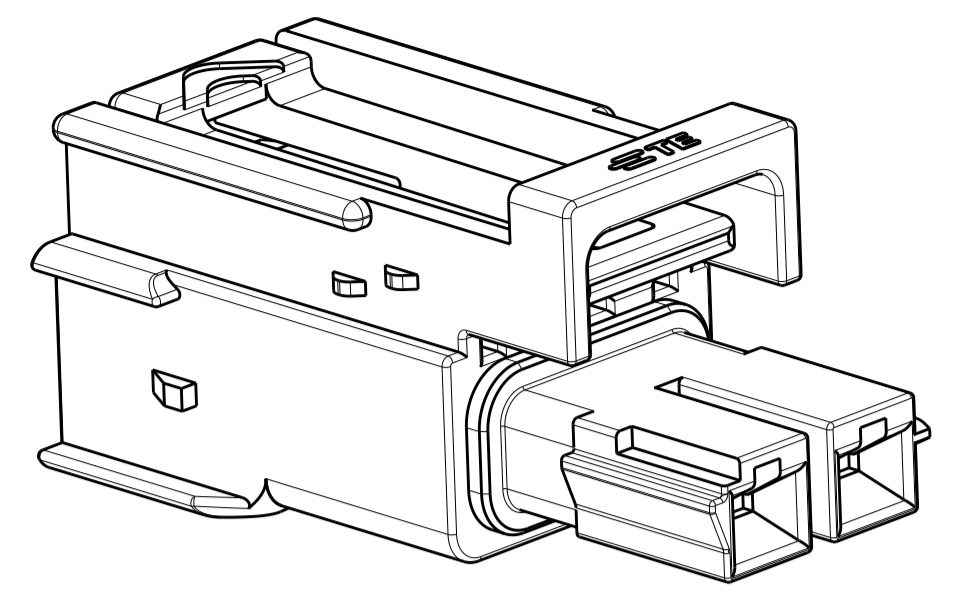

REVISIONS				
P.	LTN.	DESCRIPTION	DATE	OWN - APVD
A		RELEASED PER ECN-20-100548	30OCT2020	JP VS

29.35 REF

1x2 POSITION

1x3 POSITION

1x4 POSITION

△ MATERIAL: PBT, GLASS FILLED  
 KEY A: NATURAL; KEY B: GREY; KEY C: BROWN  
 KEY D: RED; KEY E: ORANGE; KEY F: VIOLET  
 KEY G: YELLOW; KEY H: BLUE; KEY I: GREEN

△ MATERIAL MARK: PBT GF

- APPLICABLE CONTACT P/N:  
 2329913-\*/2329916-\*/2329912-\*/2329914-\*/2329915-\*/2329917-\*
- MATING CONNECTOR P/N  
 RECEP: HSG: \*2378158-  
 TPA: 2329016-  
 BACK COVER: 2334614-  
 INTERFACE SEAL: 2325347-  
 GANG SEAL: 2325349-\*
- FLAMMABILITY RATING: UL94 V-0

24.66	22.52	19.05	KEY C	1*4	3-2378159-4
24.66	22.52	19.05	KEY B	1*4	2-2378159-4
24.66	22.52	19.05	KEY A	1*4	1-2378159-4
19.66	17.52	14.05	KEY C	1*3	3-2378159-3
19.66	17.52	14.05	KEY B	1*3	2-2378159-3
19.66	17.52	14.05	KEY A	1*3	1-2378159-3
14.66	12.52	9.05	KEY I	1*2	9-2378159-2
14.66	12.52	9.05	KEY H	1*2	8-2378159-2
14.66	12.52	9.05	KEY G	1*2	7-2378159-2
14.66	12.52	9.05	KEY F	1*2	6-2378159-2
14.66	12.52	9.05	KEY E	1*2	5-2378159-2
14.66	12.52	9.05	KEY D	1*2	4-2378159-2
14.66	12.52	9.05	KEY C	1*2	3-2378159-2
14.66	12.52	9.05	KEY B	1*2	2-2378159-2
14.66	12.52	9.05	KEY A	1*2	1-2378159-2
DIM C	DIM B	DIM A	KEYING	POSITIONS	PART NUMBER

THIS DRAWING IS A CONTROLLED DOCUMENT. DWN: B. WEAVER 17AUG2020  
 CHK: D. SWARTZ 17AUG2020  
 APVD: V. SHETLAR 17AUG2020

TE Connectivity

PLUG HOUSING, POWER VERSA-LOCK

SIZE: A1 CAGE CODE: 00779 DRAWING NO: 2378159