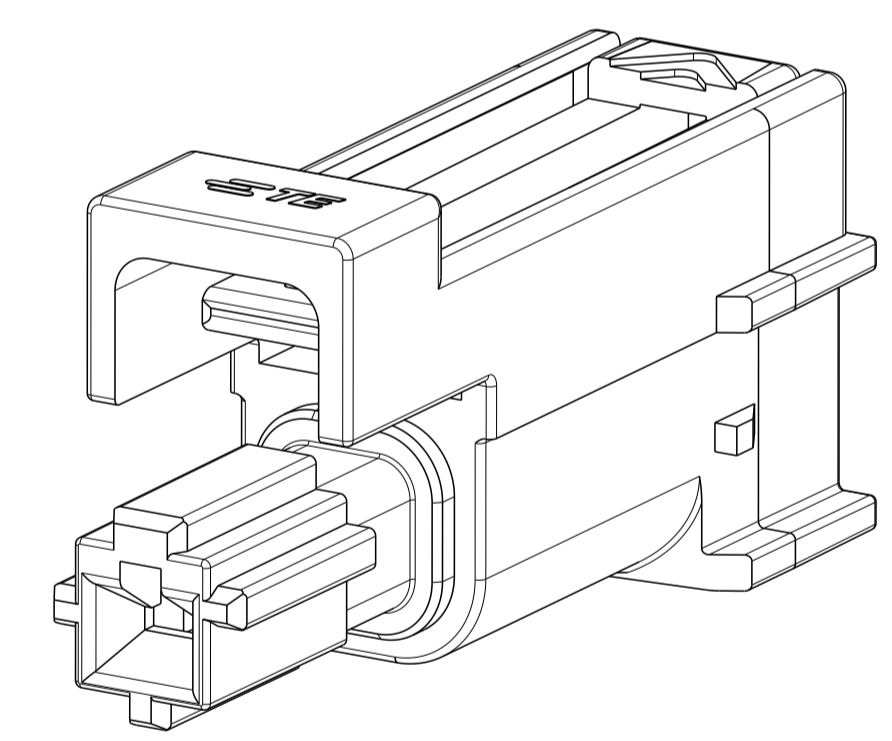

REVISIONS				
P	LTN	DESCRIPTION	DATE	APVD
A		RELEASED PER ECN-23-194198	27JAN2023	AVN DS

MATING CONNECTOR PART NUMBERS		
ITEM		
1	CAP HOUSING - INLINE VERSION	X-2381313-1
2	TERMINAL POSITION ASSURANCE (TPA)	2329016-1
3	INTERFACE/PERIPHERAL SEAL	2325347-1
4	WIRE SEAL	2329020-X
5	FAMILY/GANG SEAL	2325349-1
6	BACK COVER	2334614-1

ITEM	APPLICABLE TERMINAL PN
1	2329912-1
2	2329913-1 $\triangle 3$
3	2329914-1
4	2329915-1
5	2329916-1
6	2329917-1 $\triangle 3$

SCALE 2:1

- $\triangle 1$ MATERIAL: PA66 - GLASS FILLED
- $\triangle 2$ MATERIAL MARK: PA66-GF
- $\triangle 3$ THIS PRODUCT HAS NOT COMPLETED QUALIFICATION TESTING

KEY A

1-2381260-1 $\triangle 3$

BLUE	A	1 * 1	1-2381260-1 $\triangle 3$
COLOR	KEY	POSITION	PART NO

THIS DRAWING IS A CONTROLLED DOCUMENT.		DWN B. WEAVER 28MAR2021	TE Connectivity NAME 1x1 POWER VERSA LOCK PLUG HOUSING PRODUCT SPEC 108-143081 $\triangle 3$ APPLICATION SPEC 114-143082 $\triangle 3$ SIZE CAGE CODE DRAWING NO RESTRICTED TO WEIGHT 00779 C =2381260 CUSTOMER DRAWING SCALE 5:1 SHEET 1 OF 1 REV A
DIMENSIONS: mm		CHK D. SWARTZ 28MAR2021	
TOLERANCES UNLESS OTHERWISE SPECIFIED:		APVD V. SHELTON 28MAR2021	
0 PLC \pm 1 PLC \pm 2 PLC ± 0.50 3 PLC \pm 4 PLC \pm ANGLES \pm		FINISH NA	