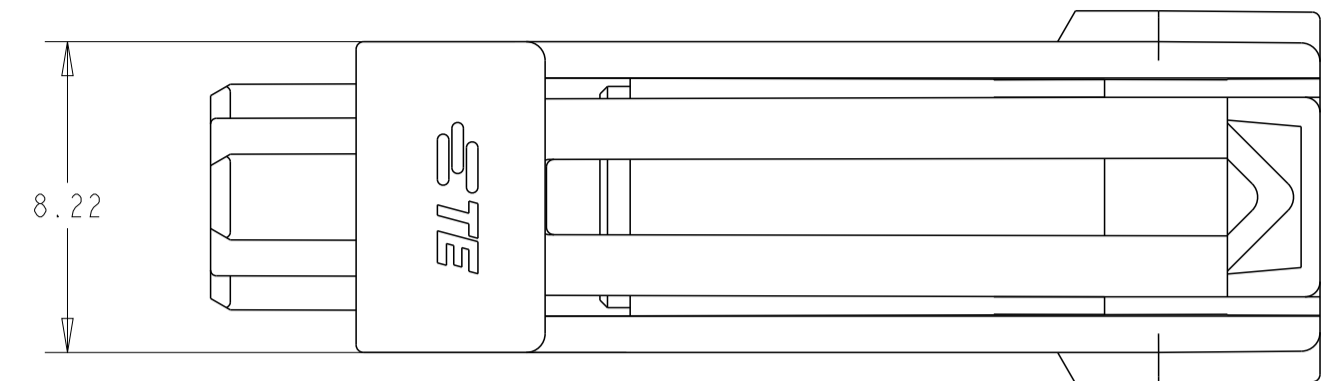

REVISIONS				
P	LTN	DESCRIPTION	DATE	APVD
A		RELEASED PER ECN-23-194198	27JAN2023	AVN DS

MATING CONNECTOR PART NUMBERS		
ITEM		
1	CAP HOUSING - INLINE VERSION	X-2381313-1
2	TERMINAL POSITION ASSURANCE (TPA)	2329016-1
3	INTERFACE/PERIPHERAL SEAL	2325347-1
4	WIRE SEAL	2329020-X
5	FAMILY/GANG SEAL	2325349-1
6	BACK COVER	2334614-1

ITEM	APPLICABLE TERMINAL PN
1	2329912-1
2	2329913-1 $\triangle 3$
3	2329914-1
4	2329915-1
5	2329916-1
6	2329917-1 $\triangle 3$

SCALE 2:1

- $\triangle 1$ MATERIAL: PA66 - GLASS FILLED
- $\triangle 2$ MATERIAL MARK: PA66-GF
- $\triangle 3$ THIS PRODUCT HAS NOT COMPLETED QUALIFICATION TESTING

KEY A

1-2381260-1 $\triangle 3$

BLUE	A	1 * 1	1-2381260-1 $\triangle 3$
COLOR	KEY	POSITION	PART NO

THIS DRAWING IS A CONTROLLED DOCUMENT.		DWN B. WEAVER 28MAR2021	TE Connectivity NAME 1x1 POWER VERSA LOCK PLUG HOUSING PRODUCT SPEC 108-143081 $\triangle 3$ APPLICATION SPEC 114-143082 $\triangle 3$ SIZE CAGE CODE DRAWING NO RESTRICTED TO WEIGHT 00779 C =2381260 CUSTOMER DRAWING SCALE 5:1 SHEET 1 OF 1 REV A
DIMENSIONS: mm		CHK D. SWARTZ 28MAR2021	
TOLERANCES UNLESS OTHERWISE SPECIFIED:		APVD V. SHELTON 28MAR2021	
0 PLC \pm 1 PLC \pm 2 PLC ± 0.50 3 PLC \pm 4 PLC \pm ANGLES \pm		FINISH NA	