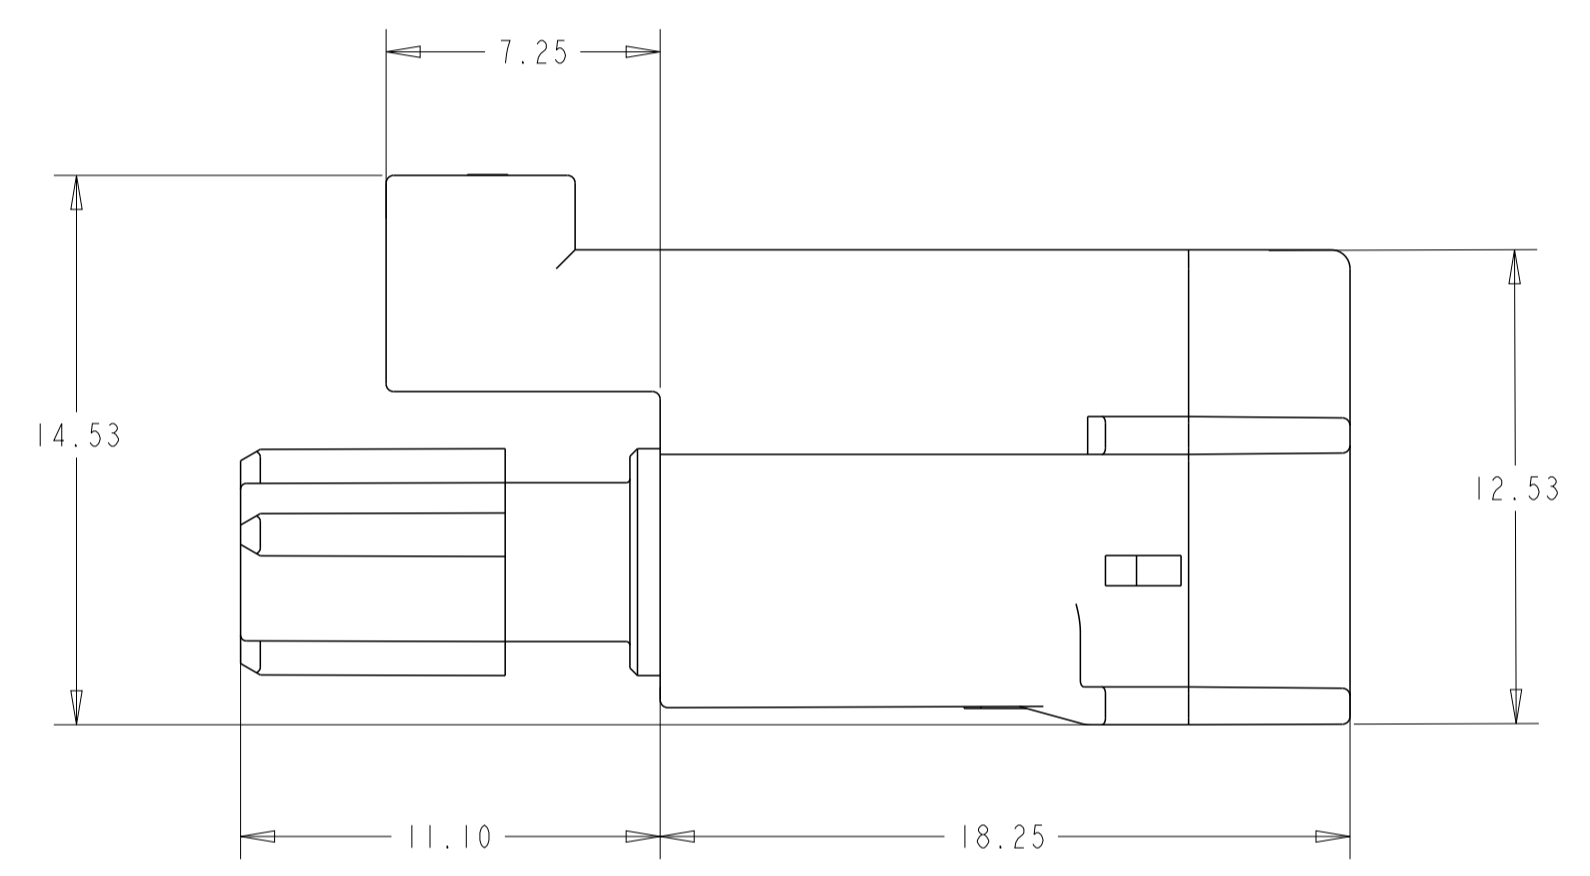

REVISIONS				
P	LTN	DESCRIPTION	DATE	APVD
A		RELEASED PER ECN-23-194198	27JAN2023	AVN DS

MATING CONNECTOR PART NUMBERS		
ITEM		
1	CAP HOUSING - INLINE VERSION	X-2381313-1
2	TERMINAL POSITION ASSURANCE (TPA)	2329016-1
3	INTERFACE/PERIPHERAL SEAL	2325347-1
4	WIRE SEAL	2329020-X
5	FAMILY/GANG SEAL	2325349-1
6	BACK COVER	2334614-1

ITEM	APPLICABLE TERMINAL PN
1	2329912-1
2	2329913-1 $\triangle 3$
3	2329914-1
4	2329915-1
5	2329916-1
6	2329917-1 $\triangle 3$

SCALE 2:1

- $\triangle 1$ MATERIAL: PA66 - GLASS FILLED
- $\triangle 2$ MATERIAL MARK: PA66-GF
- $\triangle 3$ THIS PRODUCT HAS NOT COMPLETED QUALIFICATION TESTING

KEY A

1-2381260-1 $\triangle 3$

BLUE	A	1 * 1	1-2381260-1 $\triangle 3$
COLOR	KEY	POSITION	PART NO

THIS DRAWING IS A CONTROLLED DOCUMENT.		DWN B. WEAVER 28MAR2021	TE Connectivity NAME 1x1 POWER VERSA LOCK PLUG HOUSING PRODUCT SPEC 108-143081 $\triangle 3$ APPLICATION SPEC 114-143082 $\triangle 3$ SIZE CAGE CODE DRAWING NO RESTRICTED TO WEIGHT 00779 C =2381260 CUSTOMER DRAWING SCALE 5:1 SHEET 1 OF 1 REV A
DIMENSIONS: mm		CHK D. SWARTZ 28MAR2021	
TOLERANCES UNLESS OTHERWISE SPECIFIED:		APVD V. SHELTON 28MAR2021	
0 PLC \pm 1 PLC \pm 2 PLC ± 0.50 3 PLC \pm 4 PLC \pm ANGLES \pm		FINISH NA	