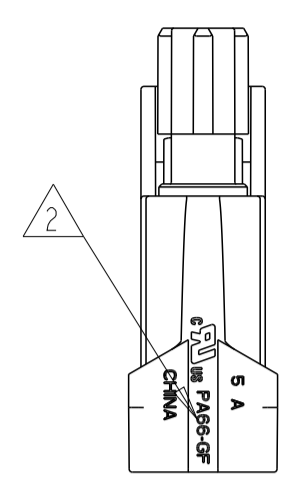

REVISIONS				
P	LTN	DESCRIPTION	DATE	APVD
A		RELEASED PER ECN-23-194198	27JAN2023	AVN DS

MATING CONNECTOR PART NUMBERS		
ITEM		
1	CAP HOUSING - INLINE VERSION	X-2381313-1
2	TERMINAL POSITION ASSURANCE (TPA)	2329016-1
3	INTERFACE/PERIPHERAL SEAL	2325347-1
4	WIRE SEAL	2329020-X
5	FAMILY/GANG SEAL	2325349-1
6	BACK COVER	2334614-1

ITEM	APPLICABLE TERMINAL PN
1	2329912-1
2	2329913-1 $\triangle 3$
3	2329914-1
4	2329915-1
5	2329916-1
6	2329917-1 $\triangle 3$

SCALE 2:1

- $\triangle 1$ MATERIAL: PA66 - GLASS FILLED
- $\triangle 2$ MATERIAL MARK: PA66-GF
- $\triangle 3$ THIS PRODUCT HAS NOT COMPLETED QUALIFICATION TESTING

KEY A

1-2381260-1 $\triangle 3$

BLUE	A	1 * 1	1-2381260-1 $\triangle 3$
COLOR	KEY	POSITION	PART NO

THIS DRAWING IS A CONTROLLED DOCUMENT.		DWN B. WEAVER 28MAR2021	TE Connectivity NAME 1x1 POWER VERSA LOCK PLUG HOUSING PRODUCT SPEC 108-143081 $\triangle 3$ APPLICATION SPEC 114-143082 $\triangle 3$ SIZE CAGE CODE DRAWING NO RESTRICTED TO WEIGHT 00779 C =2381260 CUSTOMER DRAWING SCALE 5:1 SHEET 1 OF 1 REV A
DIMENSIONS: mm		CHK D. SWARTZ 28MAR2021	
TOLERANCES UNLESS OTHERWISE SPECIFIED:		APVD V. SHELTON 28MAR2021	
0 PLC \pm 1 PLC \pm 2 PLC ± 0.50 3 PLC \pm 4 PLC \pm ANGLES \pm		FINISH NA	