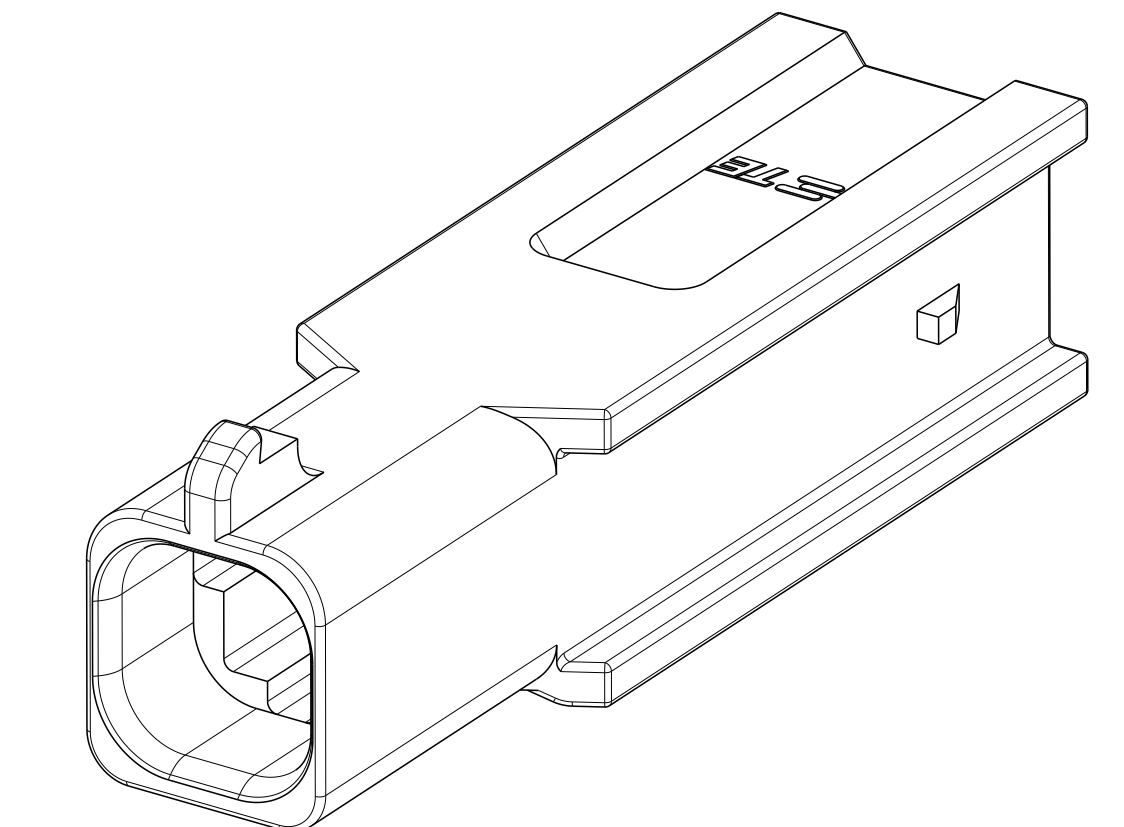

REVISIONS				
REV	DATE	DESCRIPTION	BY	APP'D
A	21JAN2023	RELEASED PER ECN-23-194198	AVN	DS

MATING CONNECTOR PART NUMBERS		
ITEM	DESCRIPTION	PART NUMBER
1	PLUG HOUSING	1-2381260-1
2	TERMINAL POSITION ASSURANCE (TPA)	2329016-1
3	FAMILY/GANG SEAL	2325349-1
4	WIPE SEAL	2329020-X
5	BACK COVER	2334614-1

ITEM	APPLICABLE TERMINAL PN
1	2329906-1
2	2329907-1
3	2329908-1
4	2329909-1
5	2329910-1
6	2329911-1

- △ MATERIAL: PA66 - GLASS FILLED
- △ MATERIAL MARK: PA66-GF
- △ PANEL MUST BE PUNCHED SO THAT THE HOUSING ENTERS THE PANEL IN THE SAME DIRECTION AS THE PUNCH
- △ THIS PRODUCT HAS NOT COMPLETED QUALIFICATION TESTING

MATERIAL: NA  
FINISH: NA

SCALE: 5:1  
SHEET: 1 OF 1  
REV: A

1-2381313-1  
1x1 POWER VERSA LOCK, CAP HOUSING  
STRAIGHT PANEL MOUNT