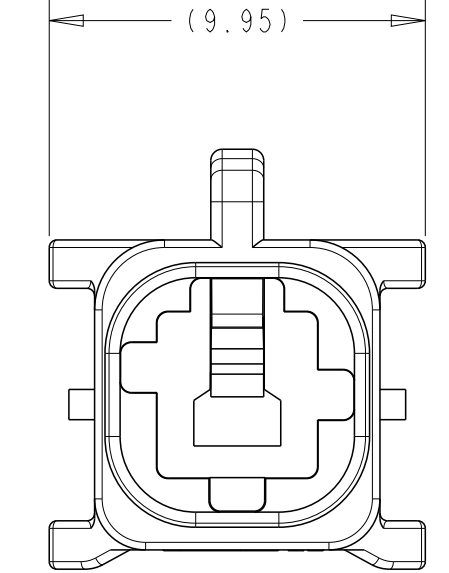

REVISIONS				
REV	DATE	DESCRIPTION	BY	APP'D
A	21JAN2023	RELEASED PER ECN-23-194198	AVN	DS

MATING CONNECTOR PART NUMBERS		
ITEM	DESCRIPTION	PART NUMBER
1	PLUG HOUSING	1-2381260-1
2	TERMINAL POSITION ASSURANCE (TPA)	2329016-1
3	FAMILY/GANG SEAL	2325349-1
4	WIPE SEAL	2329020-X
5	BACK COVER	2334614-1

ITEM	APPLICABLE TERMINAL PN
1	2329906-1
2	2329907-1
3	2329908-1
4	2329909-1
5	2329910-1
6	2329911-1

- △ MATERIAL: PA66 - GLASS FILLED
- △ MATERIAL MARK: PA66-GF
- △ PANEL MUST BE PUNCHED SO THAT THE HOUSING ENTERS THE PANEL IN THE SAME DIRECTION AS THE PUNCH
- △ THIS PRODUCT HAS NOT COMPLETED QUALIFICATION TESTING

**KEY A**

**1-2381313-1**

THIS DRAWING IS A CONTROLLED DOCUMENT.

DATE	REV	DESCRIPTION	BY	APP'D
29MAR2021	1	WEAVER	WEAVER	WEAVER
29MAR2021	2	SWARTZ	SWARTZ	SWARTZ
29MAR2021	3	SHEPARD	SHEPARD	SHEPARD

PRODUCT SPEC: 108-143081  
APPLICATION SPEC: 114-143082

MATERIAL: NA  
FINISH: NA

SCALE: 5:1  
SHEET: 1 OF 1  
REV: A

1-2381313-1  
1x1 POWER VERSA LOCK, CAP HOUSING  
STRAIGHT PANEL MOUNT