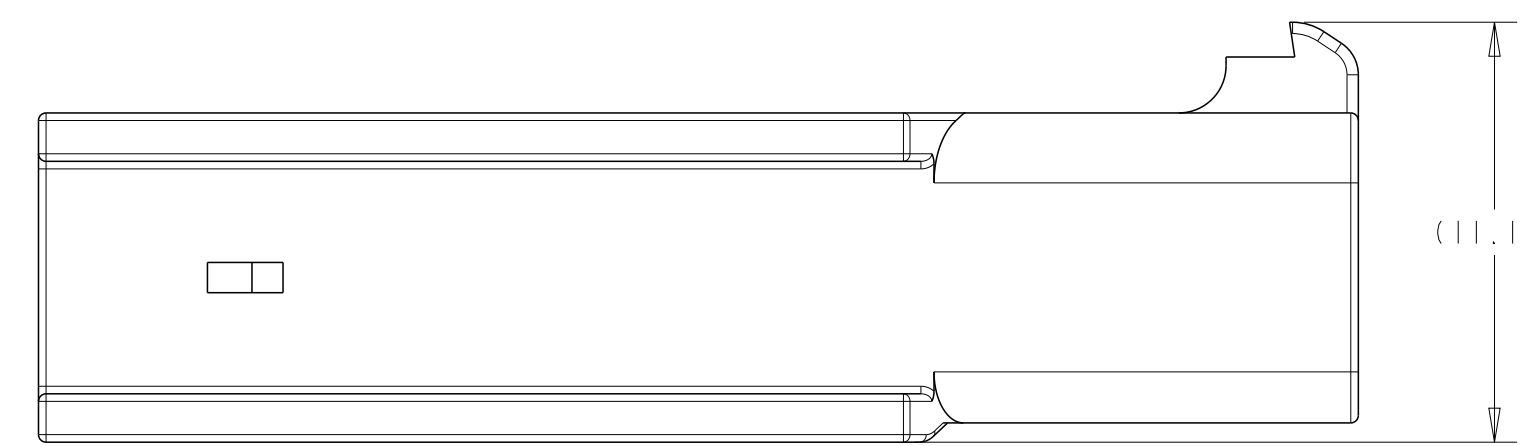

REVISIONS				
REV	DATE	DESCRIPTION	BY	APP'D
A	21JAN2023	RELEASED PER ECN-23-194198	AVN	DS

MATING CONNECTOR PART NUMBERS		
ITEM	DESCRIPTION	PART NUMBER
1	PLUG HOUSING	1-2381260-1
2	TERMINAL POSITION ASSURANCE (TPA)	2329016-1
3	FAMILY/GANG SEAL	2325349-1
4	WIPE SEAL	2329020-X
5	BACK COVER	2334614-1

ITEM	APPLICABLE TERMINAL PN
1	2329906-1
2	2329907-1
3	2329908-1
4	2329909-1
5	2329910-1
6	2329911-1

- △ MATERIAL: PA66 - GLASS FILLED
- △ MATERIAL MARK: PA66-GF
- △ PANEL MUST BE PUNCHED SO THAT THE HOUSING ENTERS THE PANEL IN THE SAME DIRECTION AS THE PUNCH
- △ THIS PRODUCT HAS NOT COMPLETED QUALIFICATION TESTING

MATERIAL: NA  
FINISH: NA

SCALE: 5:1  
SHEET: 1 OF 1  
REV: A

1-2381313-1  
1x1 POWER VERSA LOCK, CAP HOUSING  
STRAIGHT PANEL MOUNT