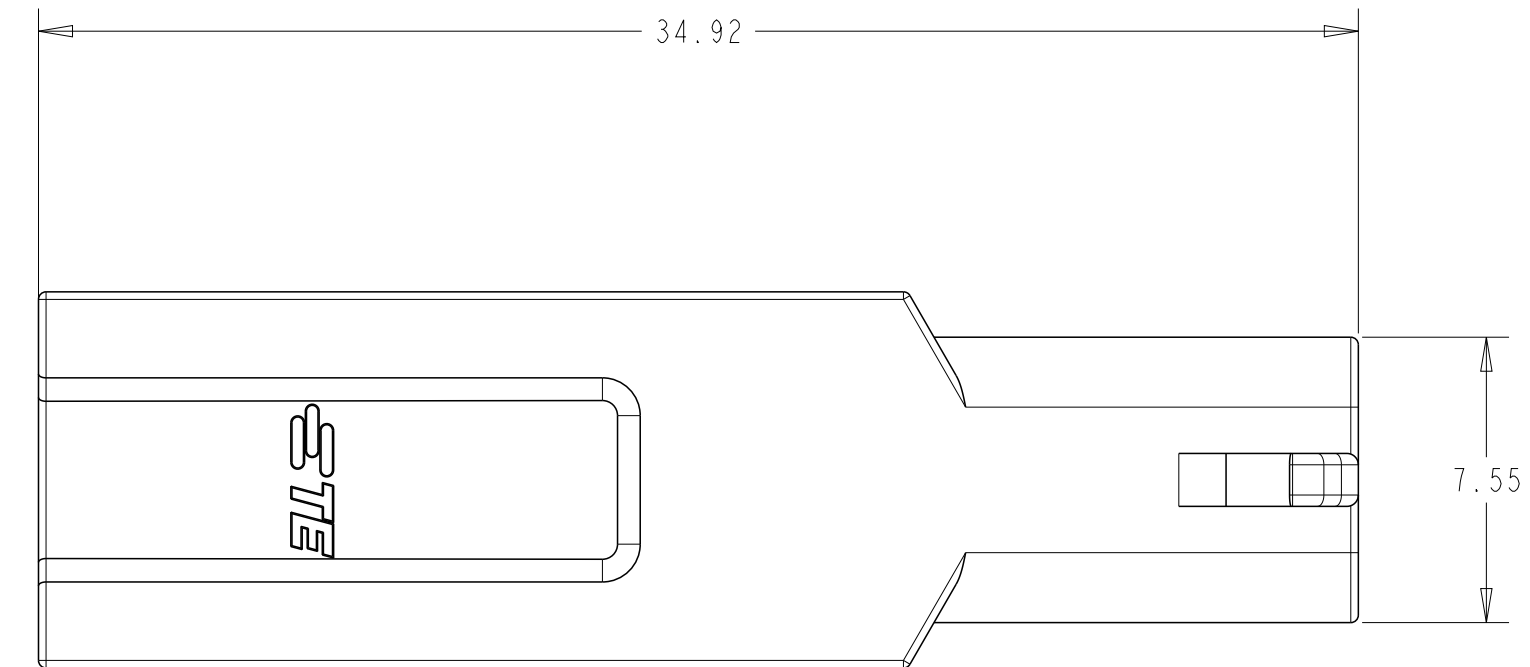

REVISIONS				
REV	DATE	DESCRIPTION	BY	APP'D
A	21JAN2023	RELEASED PER ECN-23-194198	AVN	DS

MATING CONNECTOR PART NUMBERS		
ITEM	DESCRIPTION	PART NUMBER
1	PLUG HOUSING	1-2381260-1
2	TERMINAL POSITION ASSURANCE (TPA)	2329016-1
3	FAMILY/GANG SEAL	2325349-1
4	WIPE SEAL	2329020-X
5	BACK COVER	2334614-1

ITEM	APPLICABLE TERMINAL PN
1	2329906-1
2	2329907-1
3	2329908-1
4	2329909-1
5	2329910-1
6	2329911-1

- △ MATERIAL: PA66 - GLASS FILLED
- △ MATERIAL MARK: PA66-GF
- △ PANEL MUST BE PUNCHED SO THAT THE HOUSING ENTERS THE PANEL IN THE SAME DIRECTION AS THE PUNCH
- △ THIS PRODUCT HAS NOT COMPLETED QUALIFICATION TESTING

MATERIAL: NA  
FINISH: NA

SCALE: 5:1  
SHEET: 1 OF 1  
REV: A

1-2381313-1  
1x1 POWER VERSA LOCK, CAP HOUSING  
STRAIGHT PANEL MOUNT