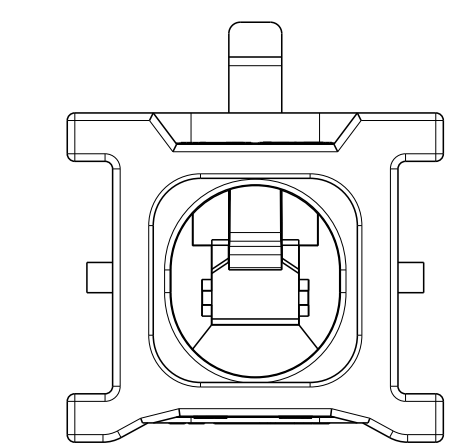

REVISIONS				
REV	DATE	DESCRIPTION	BY	APP'D
A	21JAN2023	RELEASED PER ECN-23-194198	AVN	DS

MATING CONNECTOR PART NUMBERS		
ITEM	DESCRIPTION	PART NUMBER
1	PLUG HOUSING	1-2381260-1
2	TERMINAL POSITION ASSURANCE (TPA)	2329016-1
3	FAMILY/GANG SEAL	2325349-1
4	WIPE SEAL	2329020-X
5	BACK COVER	2334614-1

ITEM	APPLICABLE TERMINAL PN
1	2329906-1
2	2329907-1
3	2329908-1
4	2329909-1
5	2329910-1
6	2329911-1

- △ MATERIAL: PA66 - GLASS FILLED
- △ MATERIAL MARK: PA66-GF
- △ PANEL MUST BE PUNCHED SO THAT THE HOUSING ENTERS THE PANEL IN THE SAME DIRECTION AS THE PUNCH
- △ THIS PRODUCT HAS NOT COMPLETED QUALIFICATION TESTING

**KEY A**

**1-2381313-1**

THIS DRAWING IS A CONTROLLED DOCUMENT.

DATE	REV	DESCRIPTION	BY	APP'D
29MAR2021	1	WEAVER	WEAVER	WEAVER
29MAR2021	2	SWARTZ	SWARTZ	SWARTZ
29MAR2021	3	SHEPARD	SHEPARD	SHEPARD

PRODUCT SPEC: 108-143081  
APPLICATION SPEC: 114-143082

MATERIAL: NA  
FINISH: NA

SCALE: 5:1  
SHEET: 1 OF 1  
REV: A

1-2381313-1  
1x1 POWER VERSA LOCK, CAP HOUSING  
STRAIGHT PANEL MOUNT