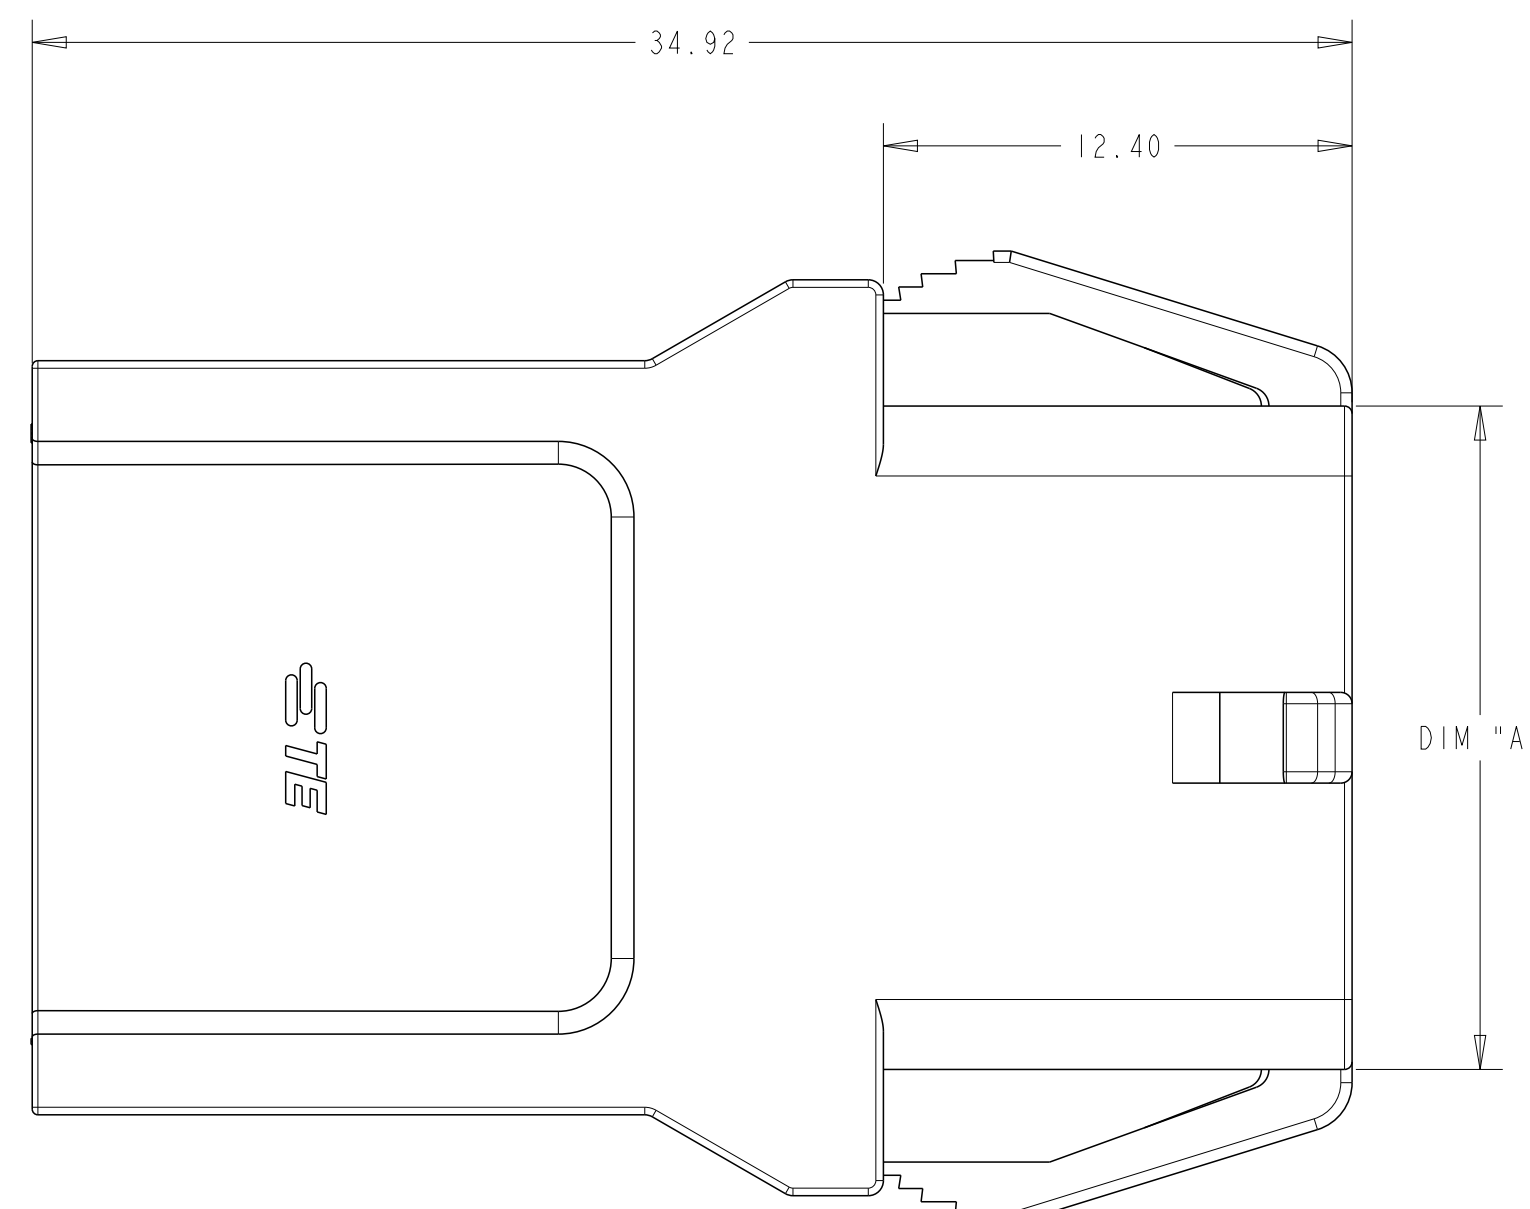

REVISIONS				
#	DATE	DESCRIPTION	BY	APPD
A	09JUN2023	RELEASED PER ECN-23-215463	MV	DS

ITEM		MATING CONNECTOR PART NUMBERS
1	PLUG HOUSING	X-2381315-X
2	TERMINAL POSITION ASSURANCE (TPA)	2329016-X
3	FAMILY/GANG SEAL	2325349-X
4	BACK COVER	2334614-X

ITEM	APPLICABLE TERMINAL PN
1	2329906-1
2	2329907-1
3	2329908-1
4	2329909-1
5	2329910-1
6	2329911-1

- ▲ MATERIAL: PA66 - GLASS FILLED
- ▲ MATERIAL MARK: PA66-GF
- ▲ RECOMMENDED PANEL THICKNESS: 0.80-2.00
- ▲ PANEL MUST BE PUNCHED SO THAT THE HOUSING ENTERS THE PANEL IN THE SAME DIRECTION AS THE PUNCH

KEY A	KEY B	KEY C	RECOMMENDED PANEL CUT-OUT (RECOMMENDED TOLERANCES FOR ALL DIMENSIONS ±0.15)
1-2381317-4	2-2381317-4	3-2381317-4	
1-2381317-3	2-2381317-3	3-2381317-3	
1-2381317-2	2-2381317-2	3-2381317-2	

DIM "B"	DIM "A"	COLOR	KEY	POSITION	PART NO
30.75	22.55	NATURAL	C	1 * 4	3-2381317-4
30.75	22.55	YELLOW	B	1 * 4	2-2381317-4
30.75	22.55	BLUE	A	1 * 4	1-2381317-4
25.75	17.55	NATURAL	C	1 * 3	3-2381317-3
25.75	17.55	YELLOW	B	1 * 3	2-2381317-3
25.75	17.55	BLUE	A	1 * 3	1-2381317-3
20.75	12.55	NATURAL	C	1 * 2	3-2381317-2
20.75	12.55	YELLOW	B	1 * 2	2-2381317-2
20.75	12.55	BLUE	A	1 * 2	1-2381317-2