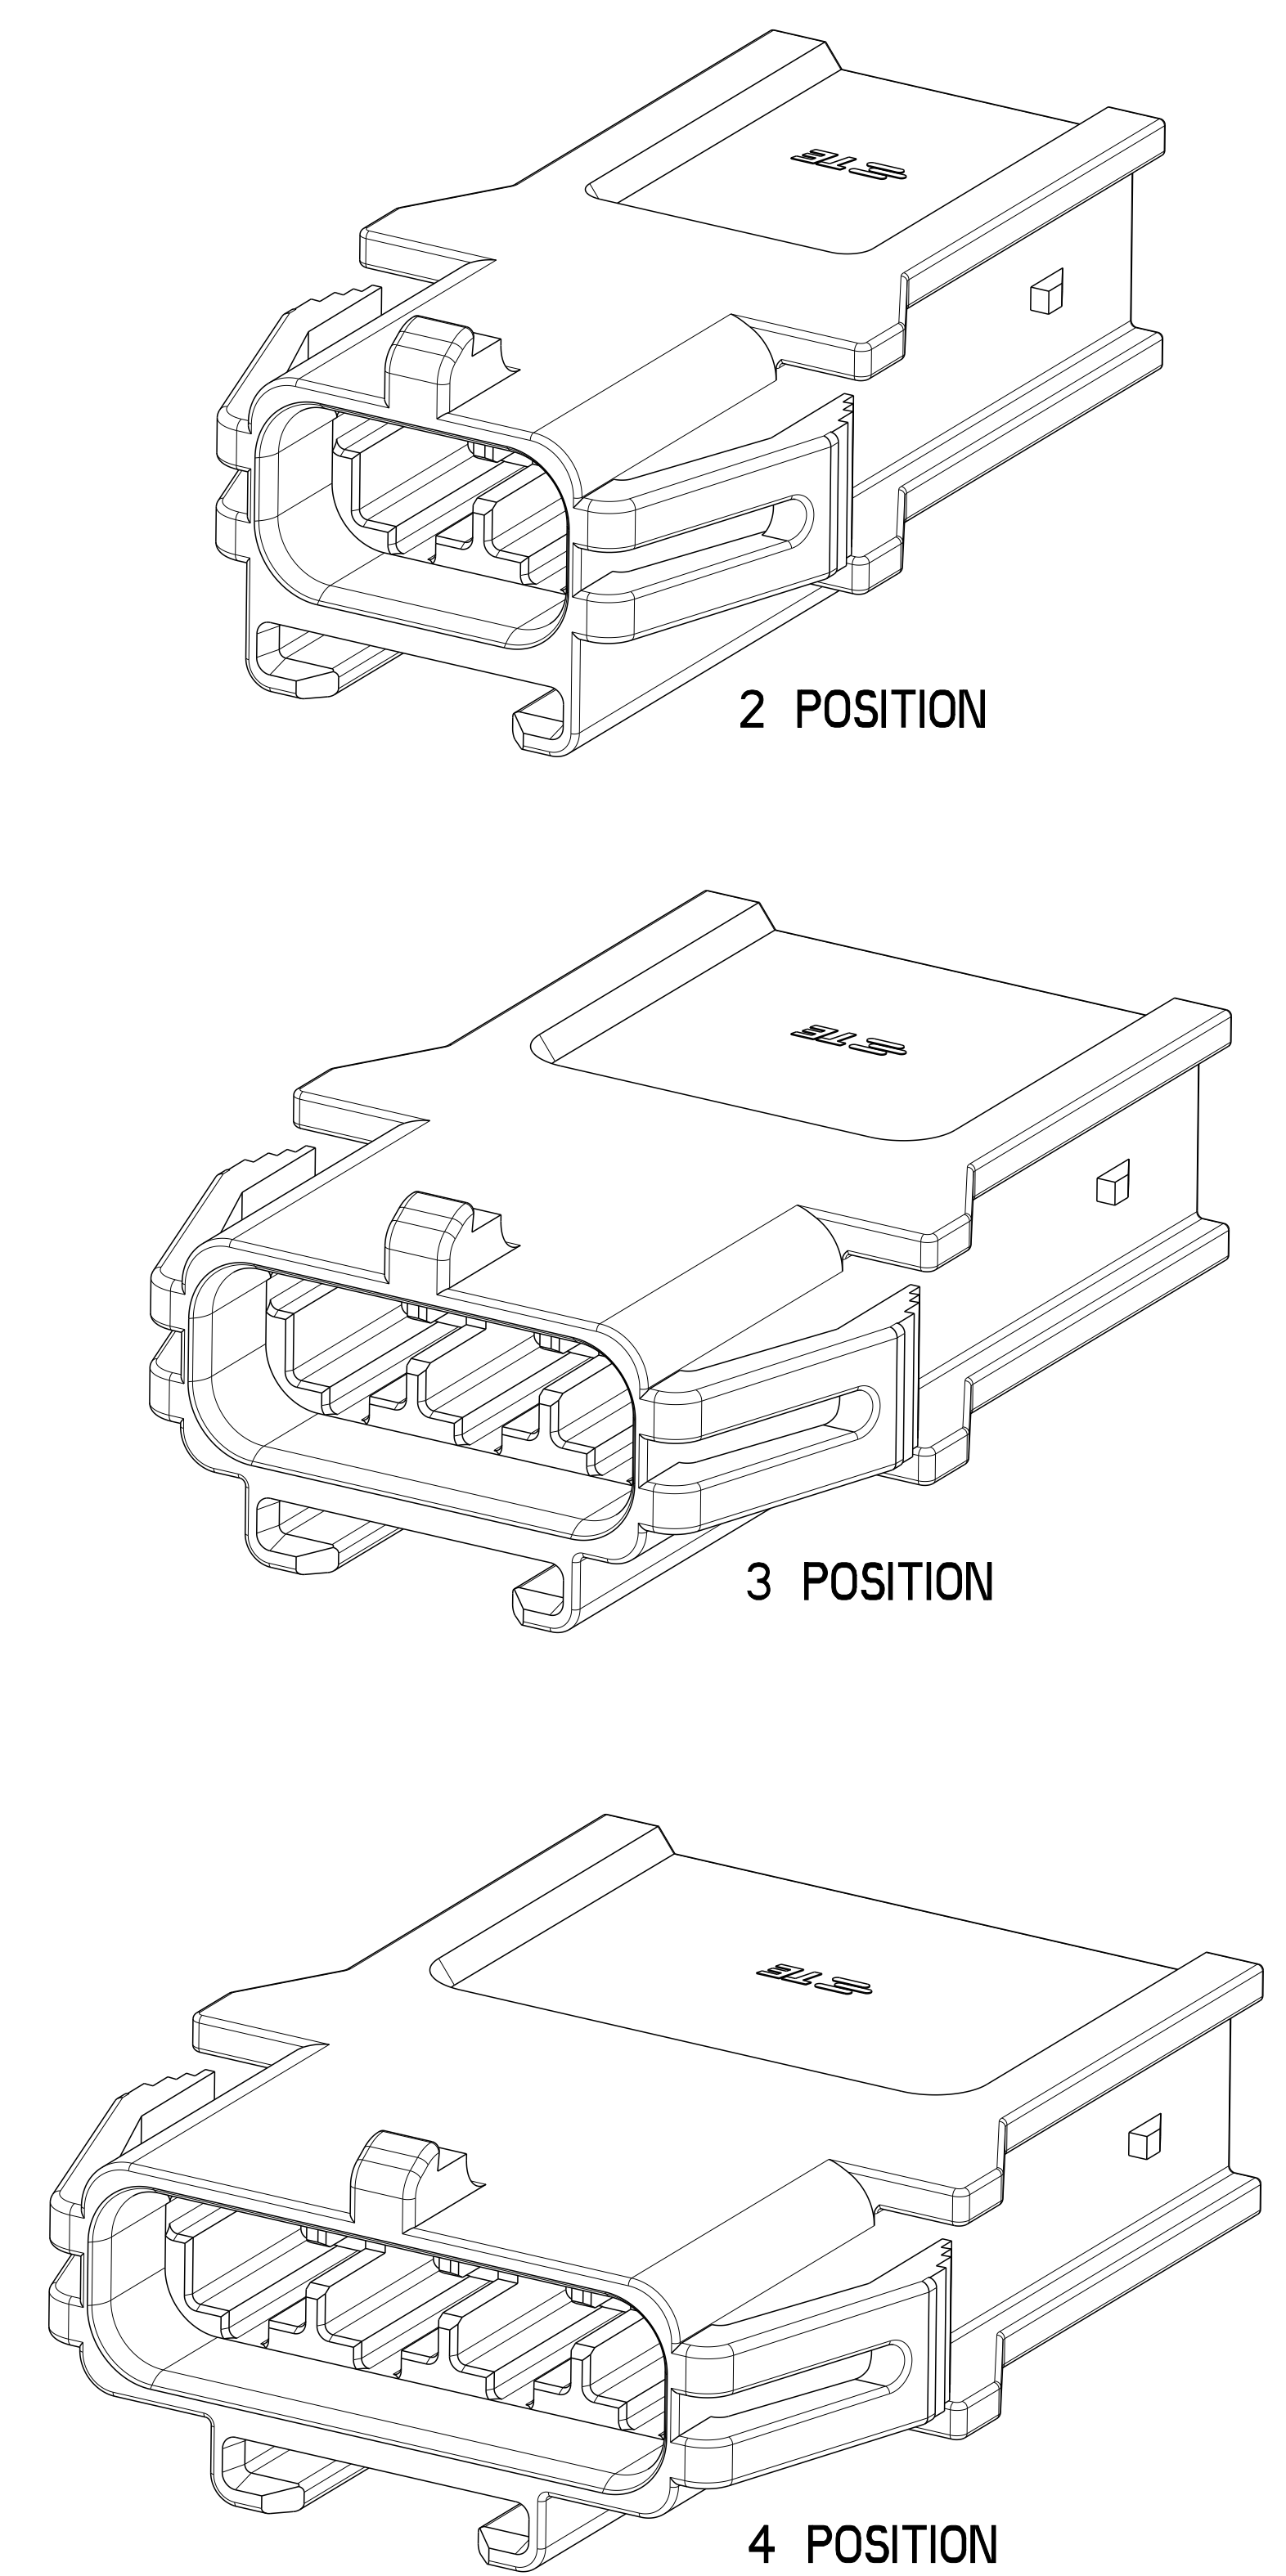

REVISIONS				
#	DATE	DESCRIPTION	BY	APPD
A	09JUN2023	RELEASED PER ECN-23-215463	MV	DS

ITEM		MATING CONNECTOR PART NUMBERS
1	PLUG HOUSING	X-2381315-X
2	TERMINAL POSITION ASSURANCE (TPA)	2329016-X
3	FAMILY/GANG SEAL	2325349-X
4	BACK COVER	2334614-X

ITEM	APPLICABLE TERMINAL PN
1	2329906-1
2	2329907-1
3	2329908-1
4	2329909-1
5	2329910-1
6	2329911-1

- ▲ MATERIAL: PA66 - GLASS FILLED
- ▲ MATERIAL MARK: PA66-GF
- ▲ RECOMMENDED PANEL THICKNESS: 0.80-2.00
- ▲ PANEL MUST BE PUNCHED SO THAT THE HOUSING ENTERS THE PANEL IN THE SAME DIRECTION AS THE PUNCH

KEY A	KEY B	KEY C	RECOMMENDED PANEL CUT-OUT (RECOMMENDED TOLERANCES FOR ALL DIMENSIONS ±0.15)
1-2381317-4	2-2381317-4	3-2381317-4	
1-2381317-3	2-2381317-3	3-2381317-3	
1-2381317-2	2-2381317-2	3-2381317-2	

DIM "B"	DIM "A"	COLOR	KEY	POSITION	PART NO
30.75	22.55	NATURAL	C	1 * 4	3-2381317-4
30.75	22.55	YELLOW	B	1 * 4	2-2381317-4
30.75	22.55	BLUE	A	1 * 4	1-2381317-4
25.75	17.55	NATURAL	C	1 * 3	3-2381317-3
25.75	17.55	YELLOW	B	1 * 3	2-2381317-3
25.75	17.55	BLUE	A	1 * 3	1-2381317-3
20.75	12.55	NATURAL	C	1 * 2	3-2381317-2
20.75	12.55	YELLOW	B	1 * 2	2-2381317-2
20.75	12.55	BLUE	A	1 * 2	1-2381317-2