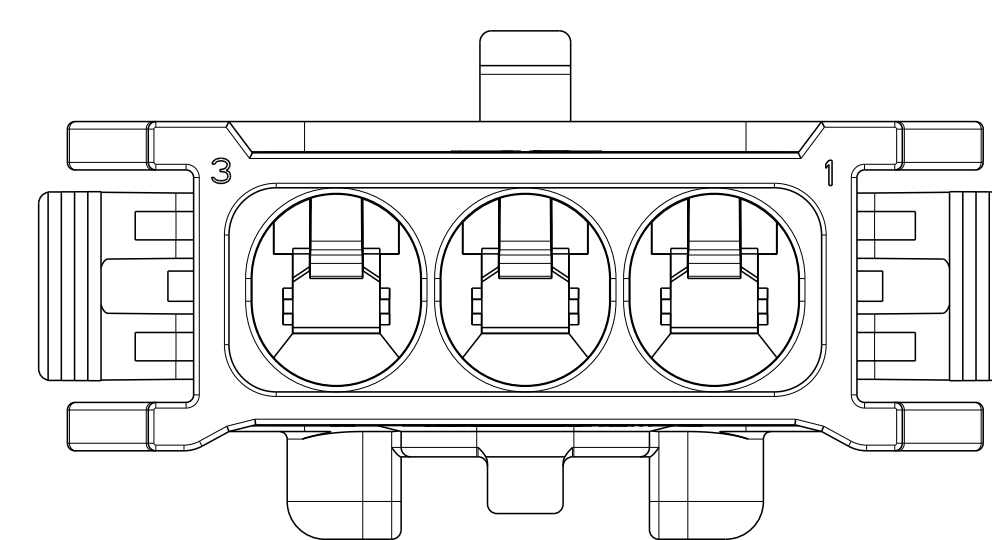

REVISIONS				
#	DATE	DESCRIPTION	BY	APPD
A	09JUN2023	RELEASED PER ECN-23-215463	MV	DS

ITEM		MATING CONNECTOR PART NUMBERS
1	PLUG HOUSING	X-2381315-X
2	TERMINAL POSITION ASSURANCE (TPA)	2329016-X
3	FAMILY/GANG SEAL	2325349-X
4	BACK COVER	2334614-X

ITEM	APPLICABLE TERMINAL PN
1	2329906-1
2	2329907-1
3	2329908-1
4	2329909-1
5	2329910-1
6	2329911-1

- ▲ MATERIAL: PA66 - GLASS FILLED
- ▲ MATERIAL MARK: PA66-GF
- ▲ RECOMMENDED PANEL THICKNESS: 0.80-2.00
- ▲ PANEL MUST BE PUNCHED SO THAT THE HOUSING ENTERS THE PANEL IN THE SAME DIRECTION AS THE PUNCH

KEY A	KEY B	KEY C	RECOMMENDED PANEL CUT-OUT (RECOMMENDED TOLERANCES FOR ALL DIMENSIONS ±0.15)
1-2381317-4	2-2381317-4	3-2381317-4	
1-2381317-3	2-2381317-3	3-2381317-3	
1-2381317-2	2-2381317-2	3-2381317-2	

THIS DRAWING IS A CONTROLLED DOCUMENT. DATE: 29MAR2021. BY: WEAVER. APPROVED: SWARTZ. TITLE: SINGLE ROW POWER VERSA LOCK, CAP HOUSING, PANEL MOUNT. PART NO: 1-2381317-2. CUSTOMER DRAWING. SCALE: 5:1. SHEET 1 OF 1. REV A.