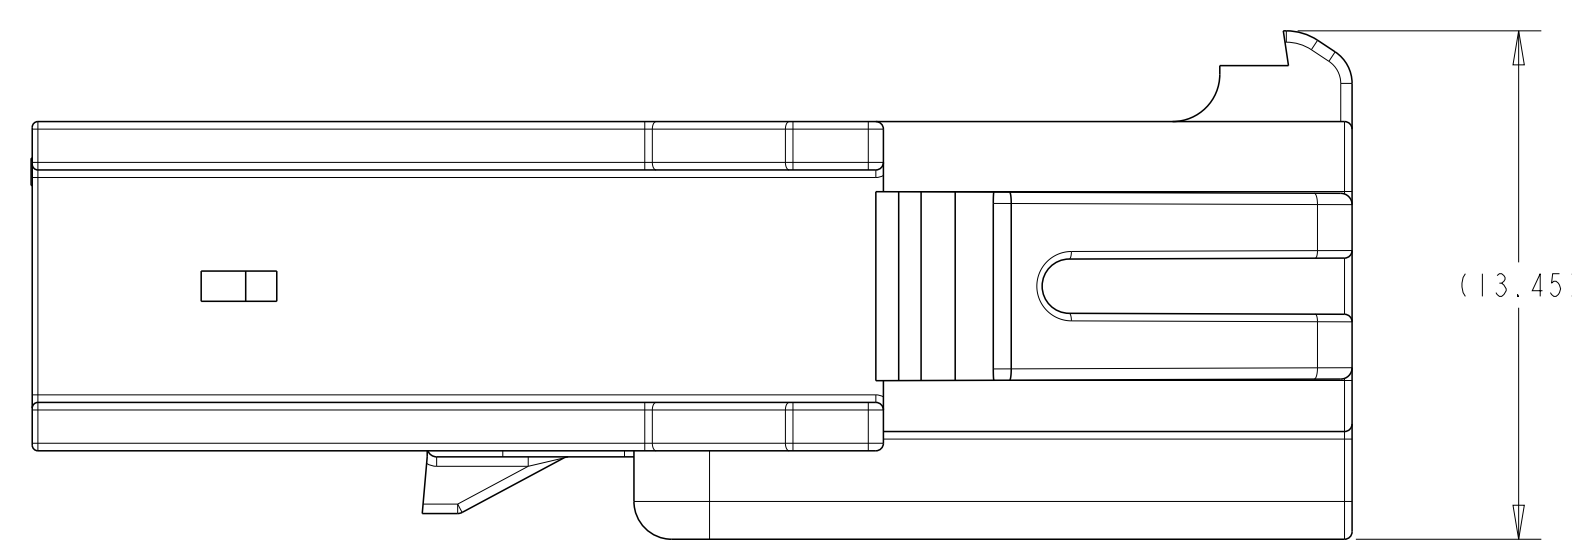

REVISIONS				
#	DATE	DESCRIPTION	BY	APPD
A	09JUN2023	RELEASED PER ECN-23-215463	MV	DS

ITEM		MATING CONNECTOR PART NUMBERS
1	PLUG HOUSING	X-2381315-X
2	TERMINAL POSITION ASSURANCE (TPA)	2329016-X
3	FAMILY/GANG SEAL	2325349-X
4	BACK COVER	2334614-X

ITEM	APPLICABLE TERMINAL PN
1	2329906-1
2	2329907-1
3	2329908-1
4	2329909-1
5	2329910-1
6	2329911-1

- ▲ MATERIAL: PA66 - GLASS FILLED
- ▲ MATERIAL MARK: PA66-GF
- ▲ RECOMMENDED PANEL THICKNESS: 0.80-2.00
- ▲ PANEL MUST BE PUNCHED SO THAT THE HOUSING ENTERS THE PANEL IN THE SAME DIRECTION AS THE PUNCH

KEY A	KEY B	KEY C	RECOMMENDED PANEL CUT-OUT (RECOMMENDED TOLERANCES FOR ALL DIMENSIONS ±0.15)
1-2381317-4	2-2381317-4	3-2381317-4	
1-2381317-3	2-2381317-3	3-2381317-3	
1-2381317-2	2-2381317-2	3-2381317-2	

THIS DRAWING IS A CONTROLLED DOCUMENT. DATE: 29MAR2021. BY: WEAVER. APPROVED: SWARTZ. TITLE: SINGLE ROW POWER VERSA LOCK, CAP HOUSING, PANEL MOUNT. PART NO: 1-2381317-2. CUSTOMER DRAWING. SCALE: 5:1. SHEET 1 OF 1. REV A.