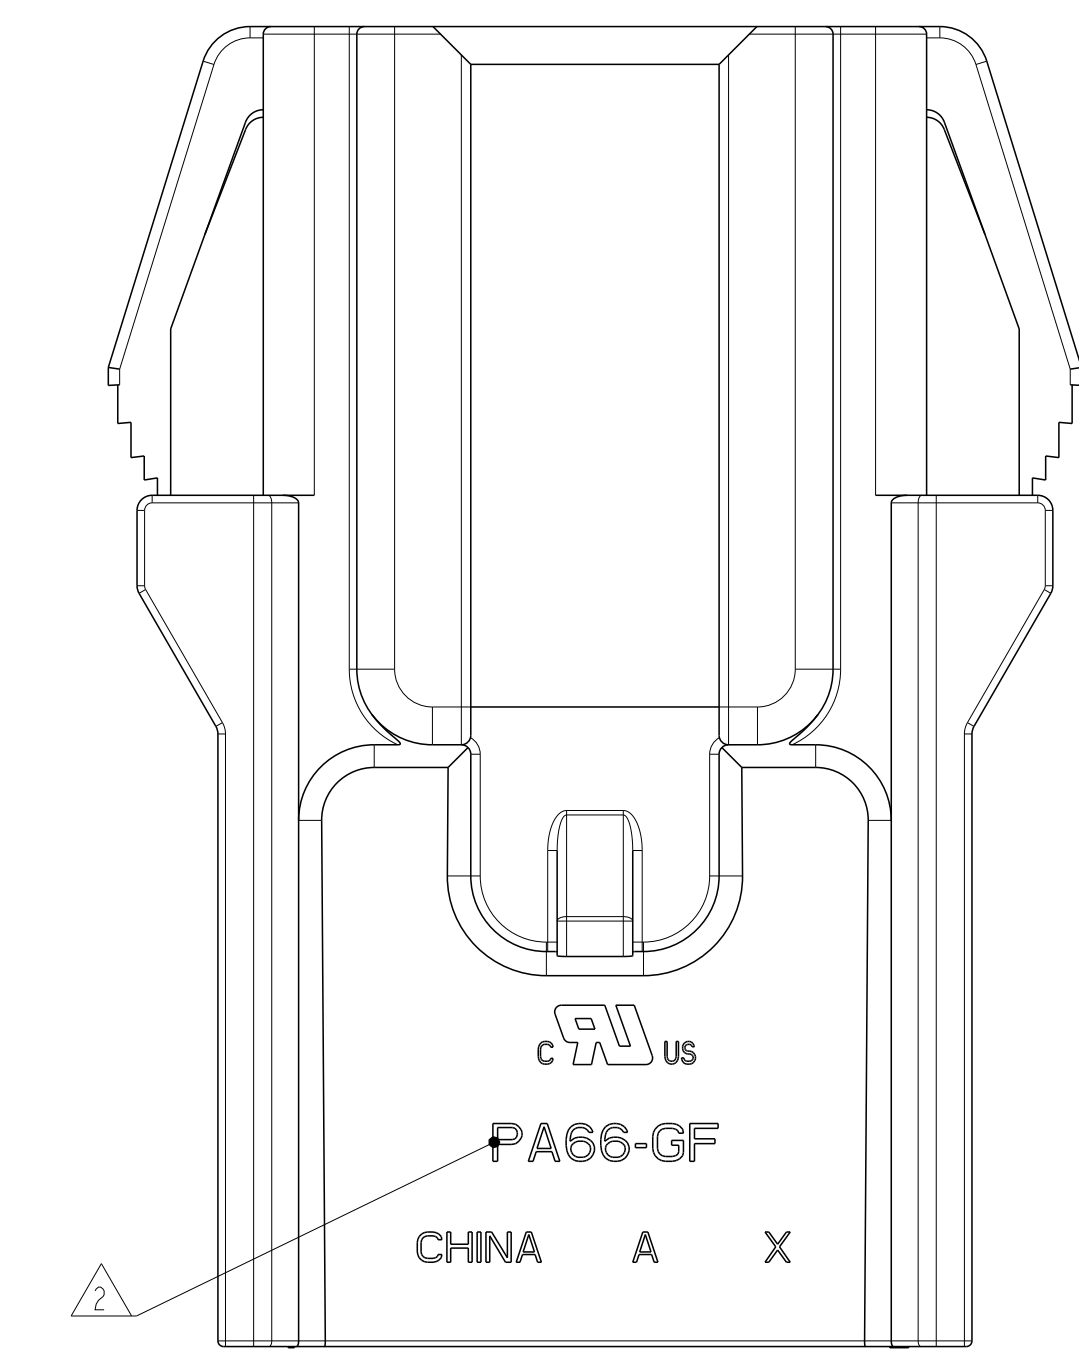

REVISIONS				
#	DATE	DESCRIPTION	BY	APPD
A	09JUN2023	RELEASED PER ECN-23-215463	MV	DS

ITEM		MATING CONNECTOR PART NUMBERS
1	PLUG HOUSING	X-2381315-X
2	TERMINAL POSITION ASSURANCE (TPA)	2329016-X
3	FAMILY/GANG SEAL	2325349-X
4	BACK COVER	2334614-X

ITEM	APPLICABLE TERMINAL PN
1	2329906-1
2	2329907-1
3	2329908-1
4	2329909-1
5	2329910-1
6	2329911-1

- ▲ MATERIAL: PA66 - GLASS FILLED
- ▲ MATERIAL MARK: PA66-GF
- ▲ RECOMMENDED PANEL THICKNESS: 0.80-2.00
- ▲ PANEL MUST BE PUNCHED SO THAT THE HOUSING ENTERS THE PANEL IN THE SAME DIRECTION AS THE PUNCH

KEY A	KEY B	KEY C	RECOMMENDED PANEL CUT-OUT (RECOMMENDED TOLERANCES FOR ALL DIMENSIONS ±0.15)
1-2381317-4	2-2381317-4	3-2381317-4	
1-2381317-3	2-2381317-3	3-2381317-3	
1-2381317-2	2-2381317-2	3-2381317-2	

DIM "B"	DIM "A"	COLOR	KEY	POSITION	PART NO
30.75	22.55	NATURAL	C	1 * 4	3-2381317-4
30.75	22.55	YELLOW	B	1 * 4	2-2381317-4
30.75	22.55	BLUE	A	1 * 4	1-2381317-4
25.75	17.55	NATURAL	C	1 * 3	3-2381317-3
25.75	17.55	YELLOW	B	1 * 3	2-2381317-3
25.75	17.55	BLUE	A	1 * 3	1-2381317-3
20.75	12.55	NATURAL	C	1 * 2	3-2381317-2
20.75	12.55	YELLOW	B	1 * 2	2-2381317-2
20.75	12.55	BLUE	A	1 * 2	1-2381317-2