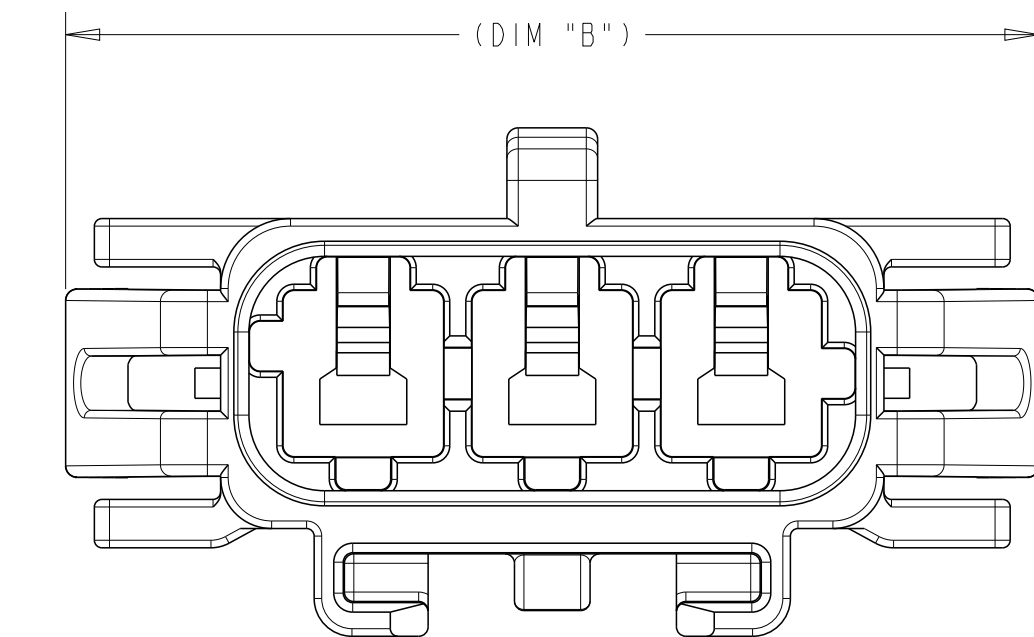

REVISIONS				
#	DATE	DESCRIPTION	BY	APPD
A	09JUN2023	RELEASED PER ECN-23-215463	MV	DS

ITEM		MATING CONNECTOR PART NUMBERS
1	PLUG HOUSING	X-2381315-X
2	TERMINAL POSITION ASSURANCE (TPA)	2329016-X
3	FAMILY/GANG SEAL	2325349-X
4	BACK COVER	2334614-X

ITEM	APPLICABLE TERMINAL PN
1	2329906-1
2	2329907-1
3	2329908-1
4	2329909-1
5	2329910-1
6	2329911-1

- ▲ MATERIAL: PA66 - GLASS FILLED
- ▲ MATERIAL MARK: PA66-GF
- ▲ RECOMMENDED PANEL THICKNESS: 0.80-2.00
- ▲ PANEL MUST BE PUNCHED SO THAT THE HOUSING ENTERS THE PANEL IN THE SAME DIRECTION AS THE PUNCH

KEY A	KEY B	KEY C	RECOMMENDED PANEL CUT-OUT (RECOMMENDED TOLERANCES FOR ALL DIMENSIONS ±0.15)
1-2381317-4	2-2381317-4	3-2381317-4	
1-2381317-3	2-2381317-3	3-2381317-3	
1-2381317-2	2-2381317-2	3-2381317-2	

THIS DRAWING IS A CONTROLLED DOCUMENT. DATE: 29MAR2021. BY: WEAVER. APPROVED: SWARTZ. TITLE: SINGLE ROW POWER VERSA LOCK, CAP HOUSING, PANEL MOUNT. PART NO: 1-2381317-2. CUSTOMER DRAWING. SCALE: 5:1. SHEET 1 OF 1. REV A.