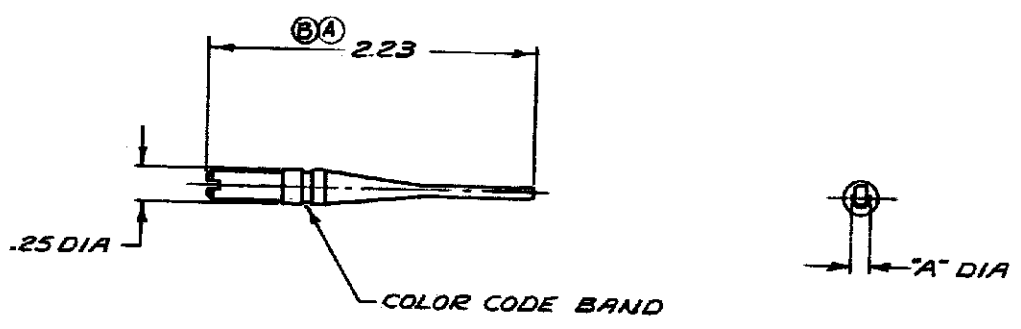

PART NO. 126117

S

TIP NUMBER	USED ON TOOL NO.	SIZE	COLOR CODE	"A" DIA
126117-1	91039-1	SUB 20	GREEN	.105
126117-3	91039-3	SIZE 16	BLUE	.144
126117-4	91039-4	SIZE 12	YELLOW	.189

DIMENSIONS IN INCHES. DO NOT SCALE PRINT.

COPY NOT TO BE REPRODUCED OR RERIALIZED WITHOUT PERMISSION OF AMP INCORPORATED

				<small>© 1965 BY AMP INCORPORATED. ALL RIGHTS RESERVED. AMP PRODUCTS COVERED BY PATENTS AND/OR PATENTS PENDING.</small>		<b>CUSTOMER COPY REFERENCE ONLY</b>	
<b>C-1</b> Loc M was R <small>GREEN WAS RED GREEN SUB 20 WAS SUB 20</small>				<small>PP</small>		<small>1/16/65</small>	
<b>B</b> GREEN WAS WHITE <small>2.23 WAS 2.35</small>				<small>PP</small>		<small>8/10/65</small>	
<b>X</b> 2.35 WAS 2.35				<small>PP</small>		<small>8/10/65</small>	
<b>REVISION RECORD</b>				<b>MATERIAL AND FINISH</b>		<b>AMP</b> AMP INCORPORATED <small>HARRISBURG, PENNSA.</small>	
<small>DATE</small>				<b>STEEL NICKEL PLATED</b>		<small>CLASS</small>	
<small>DR</small>				<small>WIRE - RANGE - INSULATION</small> <small>— # — — # —</small>		<small>TYPE</small> <b>TYPES PINE SOCKET</b>	
<small>CHK</small>				<small>TOLERANCES EXCEPT AS SHOWN</small>		<small>SCALE</small> <b>1-1</b>	
<small>DATE</small>				<small>LOC</small> <b>M</b>		<small>NO</small> <b>A 126117</b>	
<small>APP</small>				<small>NAME</small>		<small>REV</small> <b>C-1</b>	
<small>DATE</small>				<b>TIP-INSERTION</b>			