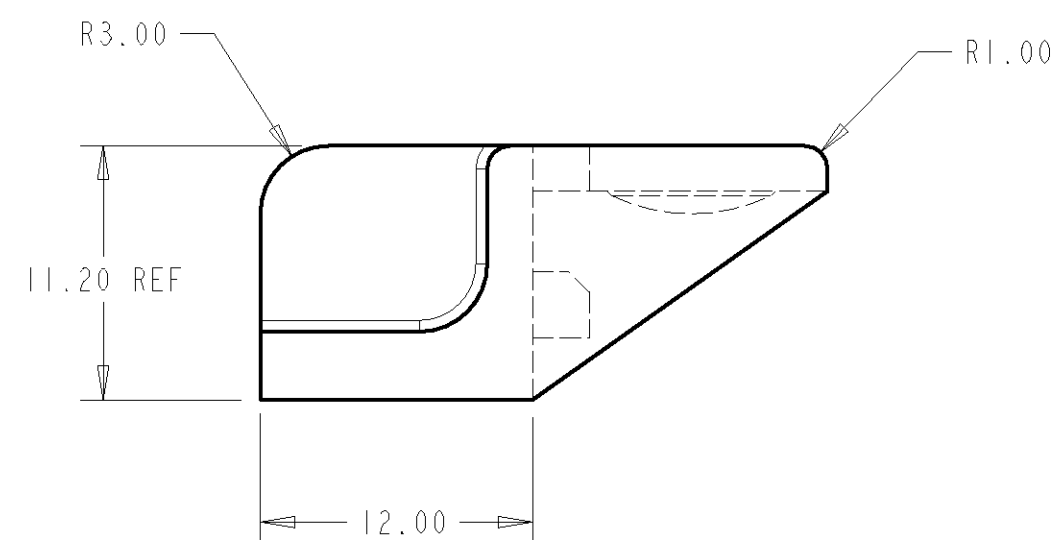

△ MATERIAL: ELASTOMER
 ARNITEL PL460S
 FLAMABILITY RATING: UL94V-0
 COLOR: BLACK

SCALE 3:1

1278201-1
 PART NUMBER

THIS DRAWING IS A CONTROLLED DOCUMENT FOR AMP INCORPORATED. IT IS SUBJECT TO CHANGE AND THE CONTROLLING ENGINEERING ORGANIZATION SHOULD BE CONTACTED FOR THE LATEST REVISION.		DWN J. LOCONDRO 04AUG98	AMP Incorporated Harrisburg, PA 17105-3608	
DIMENSIONS: mm		CHK L. BARKUS 04AUG98	NAME AMP DUST COVER MPX DAUGHTERCARD HOUSING	
TOLERANCES UNLESS OTHERWISE SPECIFIED: 0 PLC ± 1 PLC ±0.3 2 PLC ±0.02 3 PLC ±0.005 4 PLC ±0.0005 ANGLES ±1		APVD L. BARKUS 04AUG98		
MATERIAL		PRODUCT SPEC	SIZE A2	CAGE CODE 00779
FINISH		APPLICATION SPEC	DRAWING NO. C-1278201	RESTRICTED TO
		WEIGHT	SCALE 3:1 SHEET 1 OF 1 REV 0	
		CUSTOMER DRAWING		