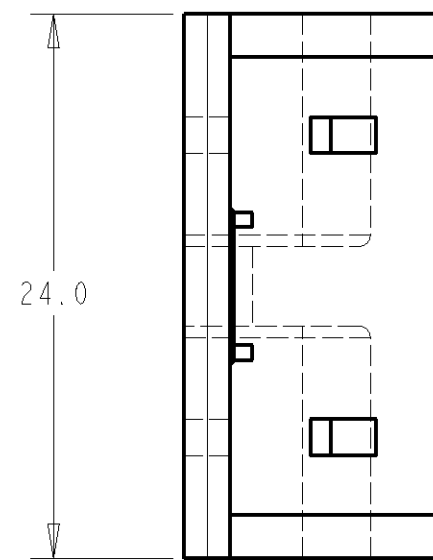

△ MATERIAL: ELASTOMER
 ARNITEL PL460S
 FLAMABILITY RATING: UL94V-0
 COLOR: BLACK

SCALE 3:1

1278201-1
 PART NUMBER

THIS DRAWING IS A CONTROLLED DOCUMENT FOR AMP INCORPORATED. IT IS SUBJECT TO CHANGE AND THE CONTROLLING ENGINEERING ORGANIZATION SHOULD BE CONTACTED FOR THE LATEST REVISION.		DWN J. LOCONDRO 04AUG98	AMP Incorporated Harrisburg, PA 17105-3608	
DIMENSIONS: mm		CHK L. BARKUS 04AUG98	NAME AMP DUST COVER MPX DAUGHTERCARD HOUSING	
TOLERANCES UNLESS OTHERWISE SPECIFIED: 0 PLC ± 1 PLC ±0.3 2 PLC ±0.02 3 PLC ±0.005 4 PLC ±0.0005 ANGLES ±1		APVD L. BARKUS 04AUG98		
MATERIAL		PRODUCT SPEC	SIZE A2	CAGE CODE 00779
FINISH		APPLICATION SPEC	DRAWING NO. C-1278201	RESTRICTED TO
		WEIGHT	SCALE 3:1 SHEET 1 OF 1 REV 0	
		CUSTOMER DRAWING		