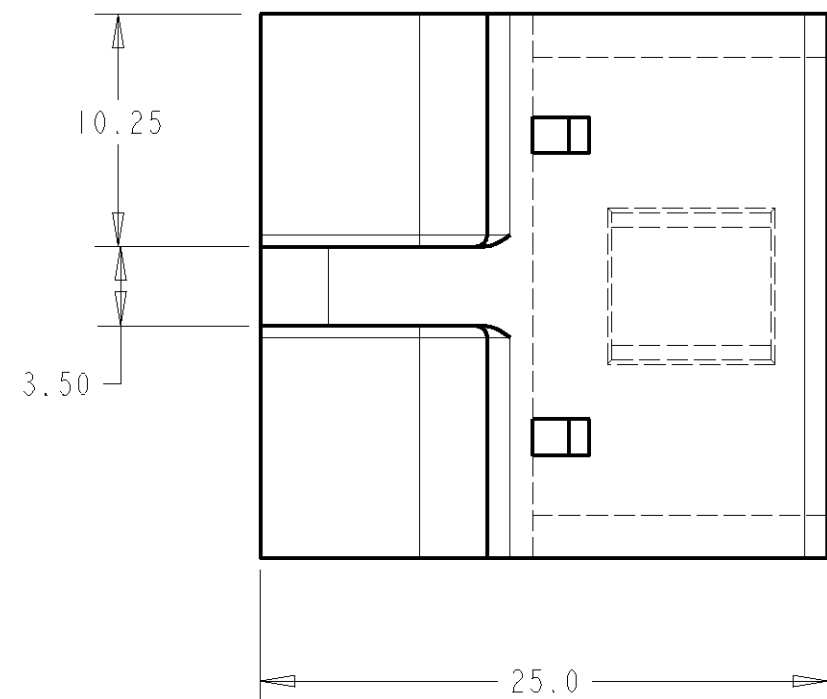

△ MATERIAL: ELASTOMER
 ARNITEL PL460S
 FLAMABILITY RATING: UL94V-0
 COLOR: BLACK

SCALE 3:1

1278201-1
 PART NUMBER

THIS DRAWING IS A CONTROLLED DOCUMENT FOR AMP INCORPORATED. IT IS SUBJECT TO CHANGE AND THE CONTROLLING ENGINEERING ORGANIZATION SHOULD BE CONTACTED FOR THE LATEST REVISION.		DWN J. LOCONDRO 04AUG98	AMP Incorporated Harrisburg, PA 17105-3608	
DIMENSIONS: mm		CHK L. BARKUS 04AUG98	NAME AMP DUST COVER MPX DAUGHTERCARD HOUSING	
TOLERANCES UNLESS OTHERWISE SPECIFIED: 0 PLC ± 1 PLC ±0.3 2 PLC ±0.02 3 PLC ±0.005 4 PLC ±0.0005 ANGLES ±1		APVD L. BARKUS 04AUG98		
MATERIAL		PRODUCT SPEC	SIZE A2	CAGE CODE 00779
FINISH		APPLICATION SPEC	DRAWING NO. C-1278201	RESTRICTED TO
		WEIGHT	SCALE 3:1 SHEET 1 OF 1 REV 0	
		CUSTOMER DRAWING		