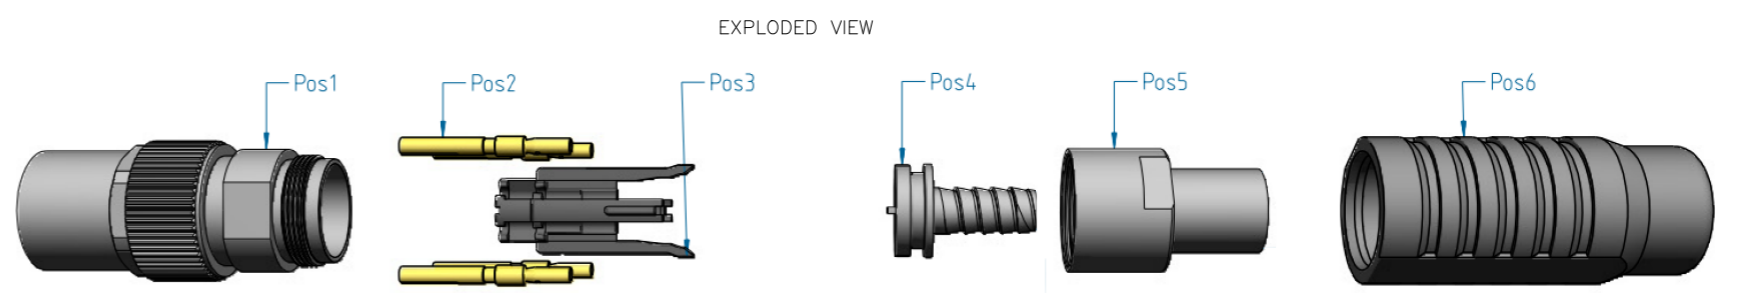

© 2021 TE Connectivity. All Rights Reserved.	
PROJECT	PRJ-14-000004825
PART NO	X-2823446-X
HV DESC	M12, D-CODED, RAIL FEMALE 4 CRIMP
CUSTOMER	GENERAL MARKET

REVISIONS				
P	LTR	DESCRIPTION	DATE	APVD
	A4	CRIMP TOOL INFORMATION UPDATED	13JAN2021	GK SE

*TOOL SETTING MUST BE VALIDATED ON CABLE USED

- NOTES:
- ALL DIMENSIONS ARE FOR NOMINAL REFERENCE ONLY.
 - PACKAGING: 1 PIECE IN A BOX, CONTACTS INCLUDED.
 - THE CONNECTOR IS AS PER IEC 61076-2-101
 - TEMPERATURE RANGE: WITH CABLE BOOT -40°C TO +70°C. WITHOUT CABLE BOOT -40°C TO +85°C.
 - VIBRATION & SHOCK TEST CONDUCTED AS PER IEC 61373:CAT 1 CLASS B.
 - FIRE PERFORMANCE CONDUCTED AS PER EN45545-2 HL3 R22/R23 NFF16-101 AND NFF16-102.
 - SPECIAL CRIMP FLANGE SYSTEM WITH CRIMP INSERT AND CRIMP SLEEVE SECURES THE EFFECTIVE SHIELDING OVER THE LIFETIME WITH EXTREMELY HARD CONDITIONS.
 - VIBRATION AND TORSION-PROOF CABLE STRAIN RELIEF FOR ROUGH ENVIRONMENT ACHIEVED BY HEXAGONAL CRIMP OF THE CRIMP SLEEVE OF THE CRIMP FLANGE SYSTEM.
 - DEGREE OF PROTECTION: IP 67 (ONLY SCREW-LOCKED).
 - DATA TRANSMISSION RATE: 10/100 Mbit/s.
 - CURRENT RATING: 4A, NOMINAL VOLTAGE: 50V CONTACT RESISTANCE: ≤ 5 mΩ INSULATION RESISTANCE: ≥ 100 mΩ.
 - DURABILITY: ≥ 200 MATING CYCLE