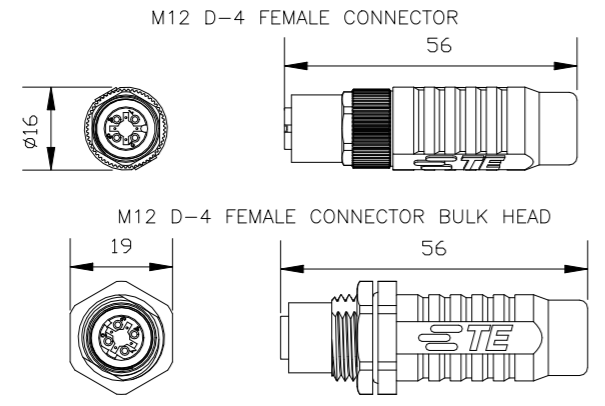

© 2021 TE Connectivity. All Rights Reserved.	
PROJECT	PRJ-14-000004825
PART NO	X-2823446-X
HV DESC	M12, D-CODED, RAIL FEMALE 4 CRIMP
CUSTOMER	GENERAL MARKET

REVISIONS				
P	LTR	DESCRIPTION	DATE	APVD
	A4	CRIMP TOOL INFORMATION UPDATED	13JAN2021	GK SE

TE PN	Description	Coding	Number of positions	Gender	Number of contacts included	Connector type	Applicable on cable	Manufacturer PN	Category	Color	Conductor size	Cable preparation		Recommended Contact crimping tools		Recommended Jacket Crimping tool		Crimp Flange insertion			
												Conductor stripping	Jacket cutting	Hand tool	Contact positioner	Crimp Selection number*	Crimp tool	Tool Setting	Handle	Insert for handle	Connector assembly tool
1-2823446-1	M12 D-F-4, CRIMP CAT 5 RADOX 6.6MM, H&S	D	4	Female	4	Straight	Radox 6.6mm	H&S 12584038	Cat 5	Black	4 x AWG22	734185-1	2119000-1	601966-1	1-2823581-1	2380757-2	1-2823560-1	1-2823561-1	1-2823564-1		
1-2823446-2	M12 D-F-4 CRIMP ST CAT 5 RADOX 7.3MM, H&S					Straight	Radox 7.3mm	H&S 12568935	Cat 5	Black	4 x AWG22									6	ORANGE
1-2823446-3	M12 D-F-4, CRIMP, CAT 5 RADOX 8.3MM, H&S					Straight	Radox 8.3mm	H&S 12585489	Cat 5	Black	4 x AWG20									7	BLUE
1-2823446-4	M12 D-F-4 CRIMP ST CAT 7 RADOX 8.2MM, H&S					Straight	Radox 8.2mm	H&S 84124806	Cat 7	Black	8 x AWG24									5	BLUE
1-2823446-5	M12 D-F-4 CRIMP ST CAT 5 RADOX 7.3MM, H&S					Straight	Radox 7.3mm	H&S 12568935	Cat 5	Black	4 x AWG22									6	GREEN
1-2823446-6	M12 D-F-4 CRIM CAT5 MEGALINE 5.3MM, LEONI					Bulkhead	Megaline 5.3mm Leoni	Leoni 20123 3103012	Cat 5	Grey	8 x AWG26									4	WHITE
1-2823446-7	M12 D-F-4 CRIMP ST CAT 7 RADOX 8.2MM, H&S					Bulkhead	Radox 8.2mm	H&S 84124806	Cat 7	Black	8 x AWG24									5	BLUE
1-2823446-8	M12 D-F-4 CRIMP CAT 5, 6.7MM, BELDEN					Straight	Belden 6.7mm	Belden BE43769	Cat 5	Black	8 x AWG22									6	WHITE
1-2823446-9	M12 D-F-4 CRIMP CAT 5 RADOX 6.6MM, LEONI					Straight	Leoni	Leoni 303195	Cat 5	Black	4 x AWG22									6	ORANGE
2-2823446-0	M12 D-F-4 CRIMP, CAT 7 8.4MM, TE					Straight	TE Cat 7 cable TECC0011C7	TE 2297799-1	Cat 7	Blue	8 x AWG24									5	YELLOW
2-2823446-1	M12 D-F-4 CRIMP CAT 5E 6.5MM, TE					Straight	TE Cat 5e cable TECC0026C5	TE 2320808-1	Cat 5e	Blue	4 x AWG22									6	ORANGE
2-2823446-2	M12 D-F-4 CRIM CAT5E ROCKBESTO TD-010301					Straight	Exane	Rockbestos TD-010301	Cat 5e	Black	4 x AWG24									5	WHITE

*TOOL SETTING MUST BE VALIDATED ON CABLE USED