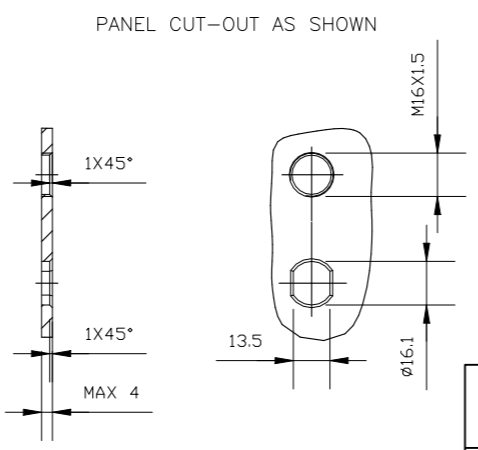

© 2021 TE Connectivity. All Rights Reserved.	
PROJECT	PRJ-14-000004825
PART NO	X-2823446-X
HV DESC	M12, D-CODED, RAIL FEMALE 4 CRIMP
CUSTOMER	GENERAL MARKET

REVISIONS				
P	LTR	DESCRIPTION	DATE	APVD
	A4	CRIMP TOOL INFORMATION UPDATED	13JAN2021	GK SE

*TOOL SETTING MUST BE VALIDATED ON CABLE USED

- NOTES:
- ALL DIMENSIONS ARE FOR NOMINAL REFERENCE ONLY.
 - PACKAGING: 1 PIECE IN A BOX, CONTACTS INCLUDED.
 - THE CONNECTOR IS AS PER IEC 61076-2-101
 - TEMPERATURE RANGE: WITH CABLE BOOT -40°C TO +70°C. WITHOUT CABLE BOOT -40°C TO +85°C.
 - VIBRATION & SHOCK TEST CONDUCTED AS PER IEC 61373:CAT 1 CLASS B.
 - FIRE PERFORMANCE CONDUCTED AS PER EN45545-2 HL3 R22/R23 NFF16-101 AND NFF16-102.
 - SPECIAL CRIMP FLANGE SYSTEM WITH CRIMP INSERT AND CRIMP SLEEVE SECURES THE EFFECTIVE SHIELDING OVER THE LIFETIME WITH EXTREMELY HARD CONDITIONS.
 - VIBRATION AND TORSION-PROOF CABLE STRAIN RELIEF FOR ROUGH ENVIRONMENT ACHIEVED BY HEXAGONAL CRIMP OF THE CRIMP SLEEVE OF THE CRIMP FLANGE SYSTEM.
 - DEGREE OF PROTECTION: IP 67 (ONLY SCREW-LOCKED).
 - DATA TRANSMISSION RATE: 10/100 Mbit/s.
 - CURRENT RATING: 4A, NOMINAL VOLTAGE: 50V CONTACT RESISTANCE: ≤ 5 mΩ INSULATION RESISTANCE: ≥ 100 mΩ.
 - DURABILITY: ≥ 200 MATING CYCLE

THIS DRAWING IS A CONTROLLED DOCUMENT.		DWN 16APR2019 GOPALAKRISHNA HV	 TE Connectivity	
DIMENSIONS: mm		CHK 16APR2019 S EGBERT		
TOLERANCES UNLESS OTHERWISE SPECIFIED:		APVD 16APR2019 S EGBERT		
0 PLC ± - 1 PLC ± - 2 PLC ± - 3 PLC ± - 4 PLC ± - ANGLES ± -		NAME 108-156001		
MATERIAL		PRODUCT SPEC	M12, D-CODED RAIL FEMALE 4 CRIMP CONNECTORS	
		APPLICATION SPEC	SIZE	RESTRICTED TO
		WEIGHT	A3 00779	CAGE CODE
		CUSTOMER DRAWING	G-2823446	DRAWING NO
		SCALE	NTS	SHEET
			1 OF 1	REV
			A4	