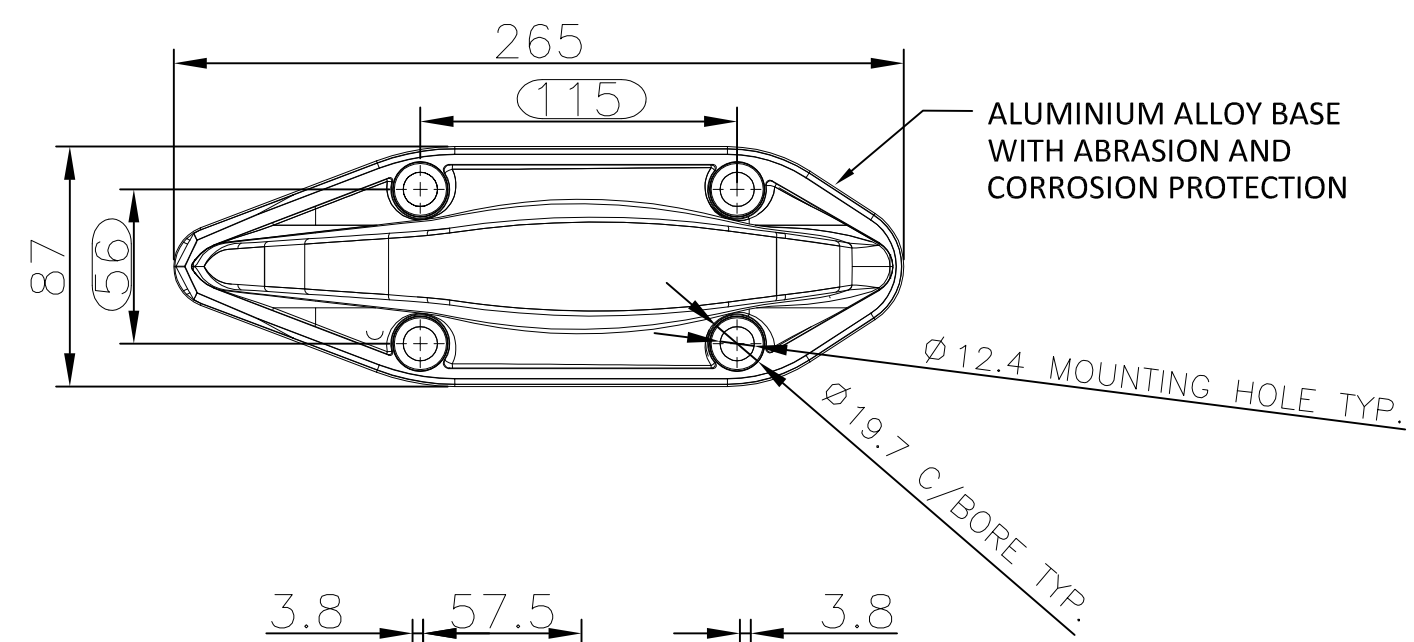

REVISIONS					
P	LTR	DESCRIPTION	DATE	DWN	APVD
	A1	ECR-16-007284	20MAY16	GG	GG

NOTES:

1. ALL PARTS MUST BE RoHS COMPLIANT AND MUST NOT CONTAIN ANY SUBSTANCES OF VERY HIGH CONCERN (SVHCs) LISTED UNDER REACH OR POLYAROMATIC HYDRACARBONS (PAHs) OR PERSISTENT ORGANIC POLLUTANTS (POPs) CONTROLLED BY THE STOCKHOLM CONVENTION.
2. DENOTES CRITICAL DIMENSION
3. WEIGHT 1294g(Approx)
4. FOR INSTALLATION INSTRUCTIONS,PLEASE REFER 408-156025

THIS DRAWING IS A CONTROLLED DOCUMENT.		DWN	GUNA	04MAR2016	TE Connectivity			
		CHK	GUNA	04MAR2016				
		APVD		04MAR2016	NAME			
		PRODUCT SPEC			TRANSIT ANTENNA			
		APPLICATION SPEC			MiMo with GPS/GNSS,2X 698-960/1710-6000 MHZ			
DIMENSIONS: mm		TOLERANCES UNLESS OTHERWISE SPECIFIED:			SIZE	CAGE CODE	DRAWING NO	RESTRICTED TO
		0 PLC	± 5		A3	00779	C-2823592	-
		1 PLC	± -					
		2 PLC	± -					
		3 PLC	± -					
		4 PLC	± -					
		ANGLES	± -					
MATERIAL		FINISH			WEIGHT			
					CUSTOMER DRAWING			
					SCALE	NTS	SHEET	1 OF 1
							REV	A1