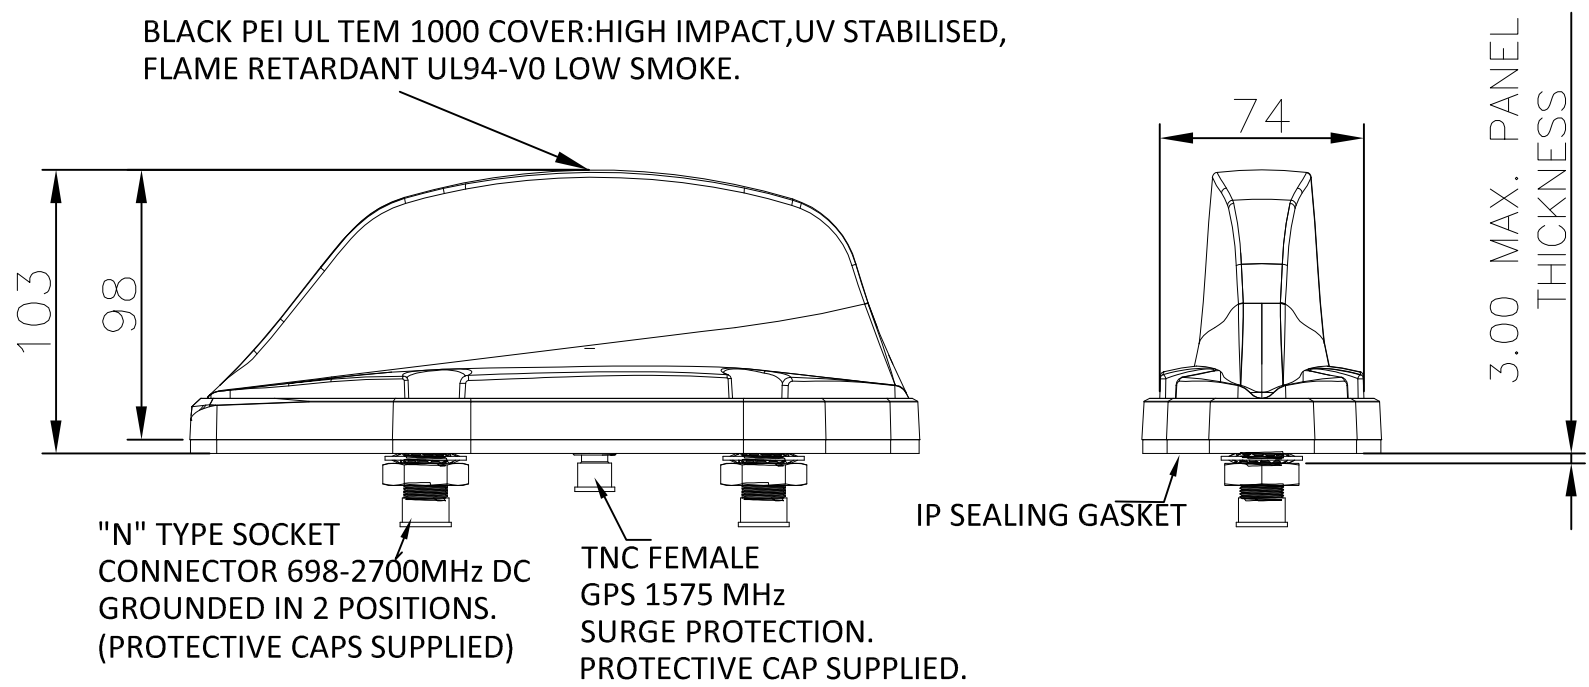

REVISIONS					
P	LTR	DESCRIPTION	DATE	DWN	APVD
	A1	ECR-16-007284	20MAY16	GG	GG

NOTES:

1. ALL PARTS MUST BE RoHS COMPLIANT AND MUST NOT CONTAIN ANY SUBSTANCES OF VERY HIGH CONCERN (SVHCs) LISTED UNDER REACH OR POLYAROMATIC HYDRACARBONS (PAHs) OR PERSISTENT ORGANIC POLLUTANTS (POPs) CONTROLLED BY THE STOCKHOLM CONVENTION.
2. DENOTES CRITICAL DIMENSION
3. WEIGHT 1294g(Approx)
4. FOR INSTALLATION INSTRUCTIONS,PLEASE REFER 408-156025

THIS DRAWING IS A CONTROLLED DOCUMENT.		DWN	GUNA	04MAR2016	TE Connectivity			
		CHK	GUNA	04MAR2016				
		APVD		04MAR2016	NAME			
		PRODUCT SPEC			TRANSIT ANTENNA			
		APPLICATION SPEC			MiMo with GPS/GNSS,2X 698-960/1710-6000 MHZ			
DIMENSIONS: mm		TOLERANCES UNLESS OTHERWISE SPECIFIED:			SIZE	CAGE CODE	DRAWING NO	RESTRICTED TO
		0 PLC	± 5		A3	00779	C-2823592	-
		1 PLC	± -					
		2 PLC	± -					
		3 PLC	± -					
		4 PLC	± -					
		ANGLES	± -					
MATERIAL		FINISH			WEIGHT			
					CUSTOMER DRAWING			
					SCALE	NTS	SHEET	1 OF 1
							REV	A1