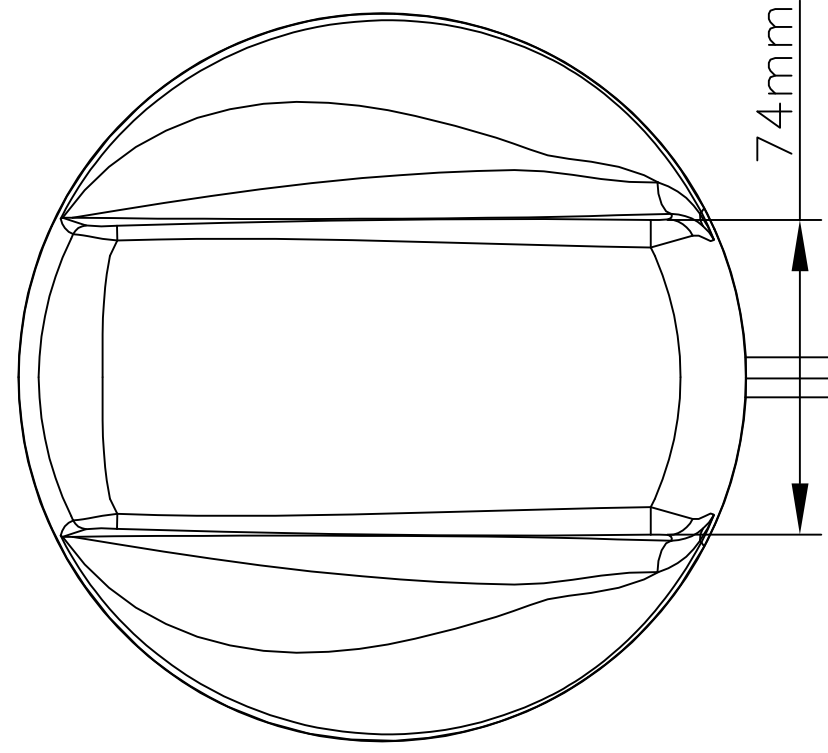

REVISIONS					
P	LTR	DESCRIPTION	DATE	DWN	APVD
	A1	REVISED PER ECR-16-014891	25NOV16	KK	GG

HOUSING MOULDED IN  
WHITE A.S.A

ISO VIEW

62mm

BASE: ALUMINUM

SLOTTED NUT AND  
SHAKE PROOF WASHER

CS29 COAX CABLE  
300mm LONG  
(2 POSITIONS)

SMA PLUGS

RG174 COAX CABLE  
300mm LONG

FME JACK

NOTES:

1. ALL PARTS MUST BE RoHS COMPLIANT AND MUST NOT CONTAIN ANY SUBSTANCES OF VERY HIGH CONCERN (SVHCs) LISTED UNDER REACH OR POLYAROMATIC HYDRACARBONS (PAHs) OR PERSISTENT ORGANIC POLLUTANTS (POPs) CONTROLLED BY THE STOCKHOLM CONVENTION.
2. WEIGHT 480g(Approx)
3. FOR INSTALLATION INSTRUCTIONS,PLEASE REFER 408-156027
- 4.OPERATING FREQUENCIES:  
CELL FEED 1: 698-960 / 1710-2700 MHz  
CELL FEED 2: 698-960 / 1710-2700 MHz  
GPS FEED 3: 1575 MHz 26dB LNA

74mm

1-2823595-2	MiMo with GPS,LOW	BLACK COLOR
1-2823595-1	PROFILE,2G/3G/4G	WHITE COLOR
TE PN'S	DESCRIPTION	REMARKS

THIS DRAWING IS A CONTROLLED DOCUMENT.		DWN	GUNA	20MAY2016
		CHK	GUNA	20MAY2016
		APVD		04MAR2016
DIMENSIONS: mm		TOLERANCES UNLESS OTHERWISE SPECIFIED:		
		0 PLC	±	5
		1 PLC	±	-
		2 PLC	±	-
		3 PLC	±	-
		4 PLC	±	-
MATERIAL		FINISH		
-		-		
		PRODUCT SPEC	-	
		APPLICATION SPEC	-	
		WEIGHT	-	
CUSTOMER DRAWING				

		NAME		
		TRANSIT ANTENNA MiMo with GPS,LOW PROFILE,2G/3G/4G		
SIZE	CAGE CODE	DRAWING NO	RESTRICTED TO	
A3	00779	C=2823595	-	
SCALE		SHEET	REV	
NTS		1 OF 1	A1	