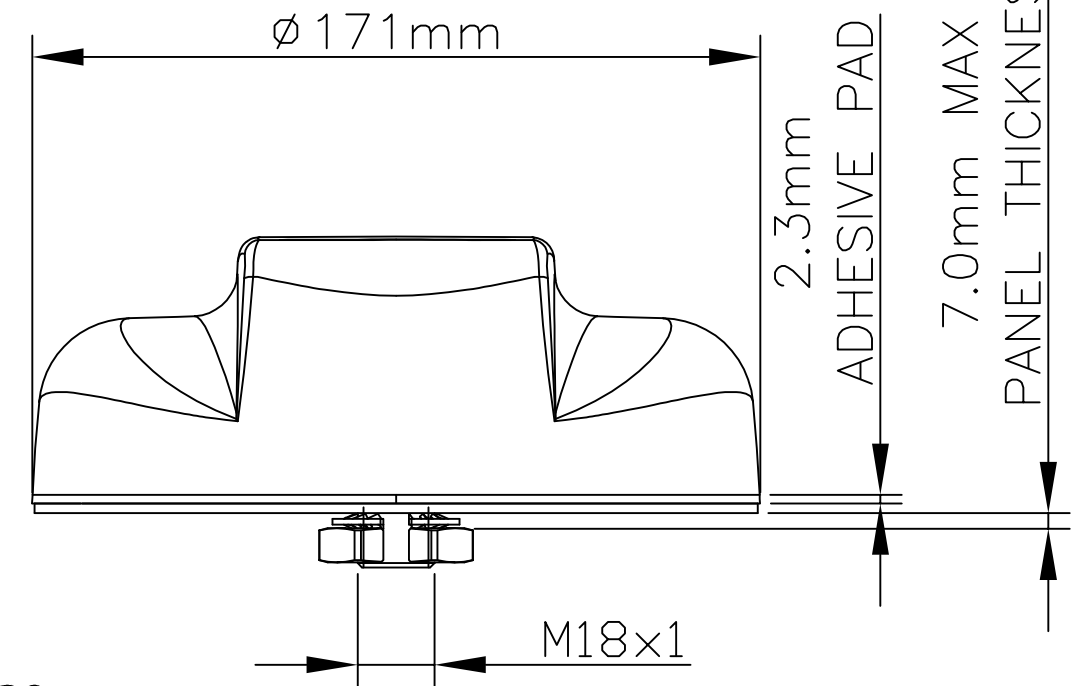

REVISIONS					
P	LTR	DESCRIPTION	DATE	DWN	APVD
	A1	REVISED PER ECR-16-014891	25NOV16	KK	GG

HOUSING MOULDED IN  
WHITE A.S.A

ISO VIEW

62mm

BASE: ALUMINUM

SLOTTED NUT AND  
SHAKE PROOF WASHER

CS29 COAX CABLE  
300mm LONG  
(2 POSITIONS)

SMA PLUGS

RG174 COAX CABLE  
300mm LONG

FME JACK

NOTES:

1. ALL PARTS MUST BE RoHS COMPLIANT AND MUST NOT CONTAIN ANY SUBSTANCES OF VERY HIGH CONCERN (SVHCs) LISTED UNDER REACH OR POLYAROMATIC HYDRACARBONS (PAHs) OR PERSISTENT ORGANIC POLLUTANTS (POPs) CONTROLLED BY THE STOCKHOLM CONVENTION.
2. WEIGHT 480g(Approx)
3. FOR INSTALLATION INSTRUCTIONS,PLEASE REFER 408-156027
- 4.OPERATING FREQUENCIES:  
CELL FEED 1: 698-960 / 1710-2700 MHz  
CELL FEED 2: 698-960 / 1710-2700 MHz  
GPS FEED 3: 1575 MHz 26dB LNA

74mm

1-2823595-2	MiMo with GPS,LOW	BLACK COLOR
1-2823595-1	PROFILE,2G/3G/4G	WHITE COLOR
TE PN'S	DESCRIPTION	REMARKS

THIS DRAWING IS A CONTROLLED DOCUMENT.		DWN	GUNA	20MAY2016
		CHK	GUNA	20MAY2016
		APVD		04MAR2016
DIMENSIONS: mm		TOLERANCES UNLESS OTHERWISE SPECIFIED:		
		0 PLC	±	5
		1 PLC	±	-
		2 PLC	±	-
		3 PLC	±	-
		4 PLC	±	-
MATERIAL		FINISH		
-		-		
		PRODUCT SPEC	-	
		APPLICATION SPEC	-	
		WEIGHT	-	
CUSTOMER DRAWING				