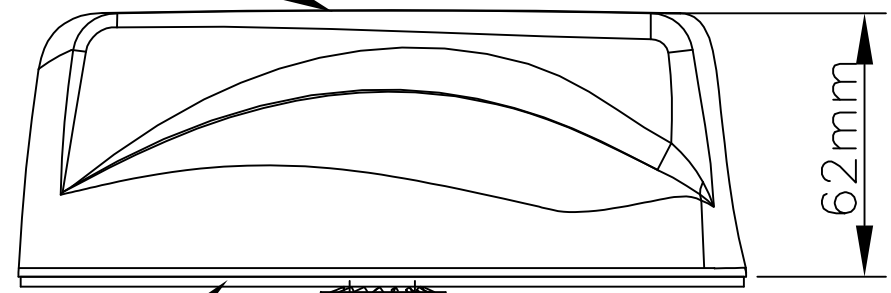

REVISIONS					
P	LTR	DESCRIPTION	DATE	DWN	APVD
	A1	REVISED PER ECR-16-014891	25NOV16	KK	GG

HOUSING MOULDED IN  
WHITE A.S.A

ISO VIEW

62mm

BASE: ALUMINUM

SLOTTED NUT AND  
SHAKE PROOF WASHER

CS29 COAX CABLE  
300mm LONG  
(2 POSITIONS)

SMA PLUGS

RG174 COAX CABLE  
300mm LONG

FME JACK

NOTES:

1. ALL PARTS MUST BE RoHS COMPLIANT AND MUST NOT CONTAIN ANY SUBSTANCES OF VERY HIGH CONCERN (SVHCs) LISTED UNDER REACH OR POLYAROMATIC HYDRACARBONS (PAHs) OR PERSISTENT ORGANIC POLLUTANTS (POPs) CONTROLLED BY THE STOCKHOLM CONVENTION.
2. WEIGHT 480g(Approx)
3. FOR INSTALLATION INSTRUCTIONS,PLEASE REFER 408-156027
- 4.OPERATING FREQUENCIES:  
CELL FEED 1: 698-960 / 1710-2700 MHz  
CELL FEED 2: 698-960 / 1710-2700 MHz  
GPS FEED 3: 1575 MHz 26dB LNA