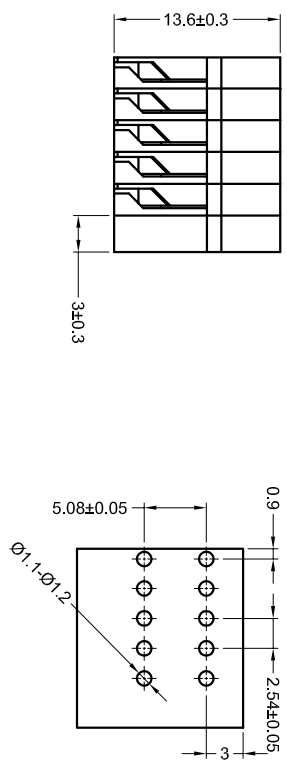

REVISIONS				
NO.	DATE	BY	APP'D	DESCRIPTION
1	13JAN2015	GF	SM	FIRST VERSION
2				
3				
4				

NOTES :

- △ MATERIALS AND FINISH:
 - HOUSING: PA66
 - CONTACTS: COPPER ALLOY, FINISH: TIN OVER NICKEL UNDERPLATE
 - SPRING: STAINLESS STRIP STEEL

2. MUST COMPLY WITH DIRECTIVE 2002/95/EC (ROHS)
3. WIRE TYPES AND SIZES ACCEPTED
 WIRE RANGE: 20AWG~26AWG.
 STRIP LENGTH: 9.5mm~10.5mm
4. PACKAGED IN TRAY.
5. CURRENT RATING: 6Amp AC150V.
6. OPERATION TEMPERATURE: -40°C TO +105°C

23.32	8 POSN	A	NO. OF POSITIONS
20.78	7 POSN		
18.24	6 POSN		
15.70	5 POSN		
13.16	4 POSN		
10.62	3 POSN		
8.08	2 POSN		

THIS DRAWING IS A CONTROLLED DOCUMENT

DESIGNER	CHKD	DATE	REV
SHI MING	13JAN2015		
PRODUCT NAME	PRODUCT CODE	VERSION	
109-137080	114-137080		

2.54mm Pitch Modular Screwless Conn.

SIZE: A2 CODE: 00779

SCALE: 1:1

SHEET: 1 OF 1

REV: A

TE Connectivity

X-ON Electronics

Largest Supplier of Electrical and Electronic Components