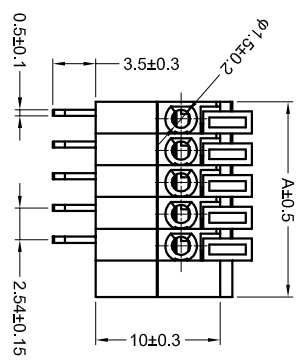

REVISIONS				
NO.	DATE	BY	APP'D	DESCRIPTION
1	13JAN2015	GF	SM	FIRST VERSION
2				
3				
4				

NOTES :

- △ MATERIALS AND FINISH:
 - HOUSING: PA66
 - CONTACTS: COPPER ALLOY, FINISH: TIN OVER NICKEL UNDERPLATE
 - SPRING: STAINLESS STRIP STEEL

2. MUST COMPLY WITH DIRECTIVE 2002/95/EC (ROHS)
3. WIRE TYPES AND SIZES ACCEPTED
 WIRE RANGE: 20AWG~26AWG.
 STRIP LENGTH: 9.5mm~10.5mm
4. PACKAGED IN TRAY.
5. CURRENT RATING: 6Amp AC150V.
6. OPERATION TEMPERATURE: -40°C TO +105°C

COLOR CODE: _____

SERIES CODE _____

PIN No: _____

- 1=GREEN
- 2=BLUE
- 3=BROWN
- 4=ORANGE
- 5=GREY
- 6=RED
- 7=YELLOW
- 8=PURPLE
- 9=WHITE
- 0=BLACK

REMARK: THE DIFFERENT COLORS COULD BE COMBINED TO THE NEW CONNECTOR P/NS FOR CUSTOMER REQUEST.

2.54mm Pitch Modular Screwless Conn.

SIZE: A2 CODE: 00779

SCALE: 1:1

SHEET: 1 OF 1

REV: A

TE Connectivity

X-ON Electronics

Largest Supplier of Electrical and Electronic Components