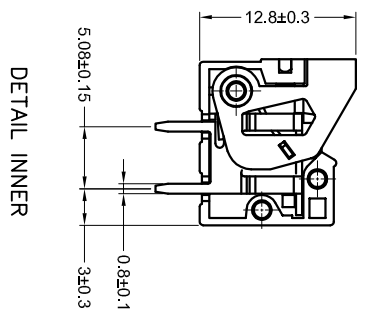

REVISIONS				
NO.	DATE	BY	APP'D	DESCRIPTION
1	13JAN2015	GF	SM	FIRST VERSION
2				
3				
4				

NOTES :

- △ MATERIALS AND FINISH:
 - HOUSING: PA66
 - CONTACTS: COPPER ALLOY, FINISH: TIN OVER NICKEL UNDERPLATE
 - SPRING: STAINLESS STRIP STEEL

2. MUST COMPLY WITH DIRECTIVE 2002/95/EC (ROHS)
3. WIRE TYPES AND SIZES ACCEPTED
 WIRE RANGE: 20AWG~26AWG.
 STRIP LENGTH: 9.5mm~10.5mm
4. PACKAGED IN TRAY.
5. CURRENT RATING: 6Amp AC150V.
6. OPERATION TEMPERATURE: -40°C TO +105°C

2.54mm Pitch Modular Screwless Conn.

SIZE: A2 CODE: 00779

SCALE: 1:1

SHEET: 1 OF 1

REV: A

TE Connectivity

X-ON Electronics

Largest Supplier of Electrical and Electronic Components