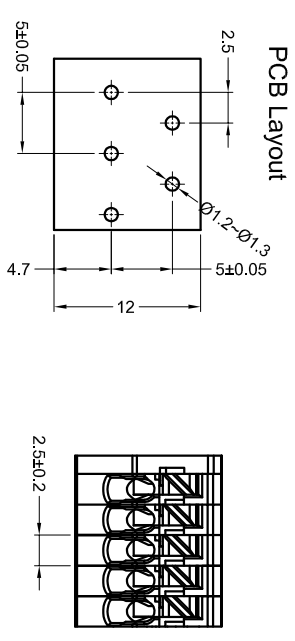

REVISONS		DATE	BY	APP'D
NO.	DESCRIPTION			
A	FIRST VERSION	17/02/04	GF	SM
B	ADD NEW PART No.	27/04/05	GF	SM

NOTES :

- △ MATERIALS AND FINISH:
 - HOUSING: PA66
 - CONTACTS: COPPER ALLOY, FINISH: TIN OVER NICKEL UNDERPLATE
- 2. MUST COMPLY WITH DIRECTIVE 2002/95/EC (ROHS)
- 3. WIRE TYPES AND SIZES ACCEPTED
 WIRE RANGE: 20AWG~26AWG(SOLID&STRANDED)
 STRIP LENGTH: 7.5mm~8.5mm
- 4. PACKAGED IN TRAY.
- 5. CURRENT RATING: 5Amp AC300V.
- 6. OPERATION TEMPERATURE: -40°C TO +105°C

COLOR CODE: _____ PIN No: _____

- SERIES CODE
- 1=GREEN 2=2 POSN
 - 2=BLUE 3=3 POSN
 - 3=BROWN 4=4 POSN
 - 4=ORANGE 5=5 POSN
 - 5=GREY 6=6 POSN
 - 6=RED 7=7 POSN
 - 7=YELLOW 8=8 POSN
 - 8=PURPLE
 - 9=WHITE
 - 0=BLACK

REMARK: THE DIFFERENT COLORS COULD BE COMBINED TO THE NEW CONNECTOR P/Ns FOR CUSTOMER REQUEST.

21.50	8 POSN	A	NO. OF POSITIONS
19.00	7 POSN		
16.50	6 POSN		
14.00	5 POSN		
11.50	4 POSN		
9.00	3 POSN		
6.50	2 POSN		

THIS DRAWING IS A CONTROLLED DOCUMENT.

DESIGNER	CHKD	DATE	REV
SHI MING	SHI MING	11-13/04	1

2.50mm Pitch Modular Screwless Conn.

SIZE 1 CODE 00779

SCALE 1:1

DATE 11/13/04

REV B

X-ON Electronics