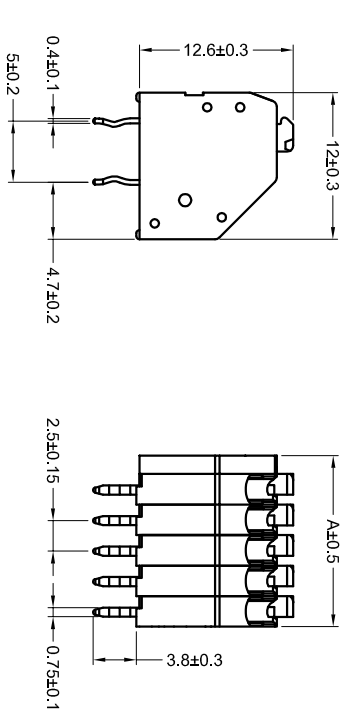

REVISONS		DATE	BY	APP'D
NO.	DESCRIPTION			
A	FIRST VERSION	17/02/04	GF	SM
B	ADD NEW PART No.	27/04/05	GF	SM

NOTES :

- △ MATERIALS AND FINISH:
 - HOUSING: PA66
 - CONTACTS: COPPER ALLOY, FINISH: TIN OVER NICKEL UNDERPLATE
- 2. MUST COMPLY WITH DIRECTIVE 2002/95/EC (ROHS)
- 3. WIRE TYPES AND SIZES ACCEPTED
 WIRE RANGE: 20AWG~26AWG(SOLID&STRANDED)
 STRIP LENGTH: 7.5mm~8.5mm
- 4. PACKAGED IN TRAY.
- 5. CURRENT RATING: 5Amp AC300V.
- 6. OPERATION TEMPERATURE: -40°C TO +105°C

REMARK: THE DIFFERENT COLORS COULD BE COMBINED TO THE NEW CONNECTOR P/Ns FOR CUSTOMER REQUEST.

21.50	8 POSN	A	NO. OF POSITIONS
19.00	7 POSN		
16.50	6 POSN		
14.00	5 POSN		
11.50	4 POSN		
9.00	3 POSN		
6.50	2 POSN		

THIS DRAWING IS A CONTROLLED DOCUMENT.

DESIGNER	CHKD	DATE	REV
SHI MING	SHI MING	11-13/04	1

2.50mm Pitch Modular Screwless Conn.

SIZE 1 CODE 00779

SCALE 1:1

DATE 11/13/04

REV B

X-ON Electronics