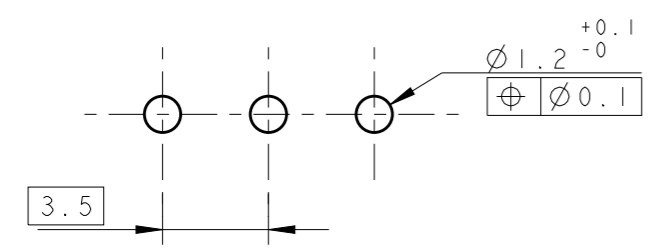

P	LTR	DESCRIPTION	DATE	DWN	APVD
	C4	2-284514-6 IS OBSOLETE	28MAY2020	SS	PS

284514-3 AS SHOWN

- 1 MATERIALS AND FINISH
HOUSING : PA 6.6, UL 94-V0, COLOR GREEN
TERMINAL : PHOSPHOR BRONZE, SEE TABLE
- 2 SUITABLE FOR 1.6-2.4 mm. PC BOARD THICKNESS
- 3 NOT CUMULATIVE TOLERANCE
- 4 PRELIMINARY PART NUMBER

PLATING	B	A	NO OF POSN	PART NUMBER		
OBSOLETE	4	AU FL	26.5	25.5	7	2-284514-6
TIN			89.5	88.5	25	2-284514-5
TIN			86.0	85.0	24	2-284514-4
TIN			82.5	81.5	23	2-284514-3
TIN			79.0	78.0	22	2-284514-2
TIN			75.5	74.5	21	2-284514-1
TIN			72.0	71.0	20	2-284514-0
TIN			68.5	67.5	19	1-284514-9
TIN			65.0	64.0	18	1-284514-8
TIN			61.5	60.5	17	1-284514-7
TIN			58.0	57.0	16	1-284514-6
TIN			54.5	53.5	15	1-284514-5
TIN			51.0	50.0	14	1-284514-4
TIN			47.5	46.5	13	1-284514-3
TIN			44.0	43.0	12	1-284514-2
TIN			40.5	39.5	11	1-284514-1
TIN			37.0	36.0	10	1-284514-0
TIN			33.5	32.5	9	284514-9
TIN			30.0	29.0	8	284514-8
TIN			26.5	25.5	7	284514-7
TIN			23.0	22.0	6	284514-6
TIN			19.5	18.5	5	284514-5
TIN			16.0	15.0	4	284514-4
TIN			12.5	11.5	3	284514-3
TIN			9.0	8.0	2	284514-2

RECOMMENDED PC BOARD LAYOUT

THIS DRAWING IS A CONTROLLED DOCUMENT.		DWN 06FEB2002 E. ZANOLINI	TE Connectivity	
DIMENSIONS: mm		CHK 06FEB2002 E. ZANOLINI		
TOLERANCES UNLESS OTHERWISE SPECIFIED:		APVD 06FEB2002 D. BIEVENOUR	NAME TERMINAL BLOCK, HEADER ASSEMBLY STRAIGHT, CLOSED ENDS 3.5mm PITCH	
0 PLC ±-		PRODUCT SPEC 108-20166	SIZE A300779	
1 PLC ±.3		APPLICATION SPEC 114-20079	CAGE CODE C-284514	
2 PLC ±.25		WEIGHT -	DRAWING NO	
3 PLC ±-		CUSTOMER DRAWING	RESTRICTED TO	
4 PLC ±-			SCALE 4:1	
ANGLES ±2			SHEET 1 OF 1	
MATERIAL			REV C4	
FINISH				