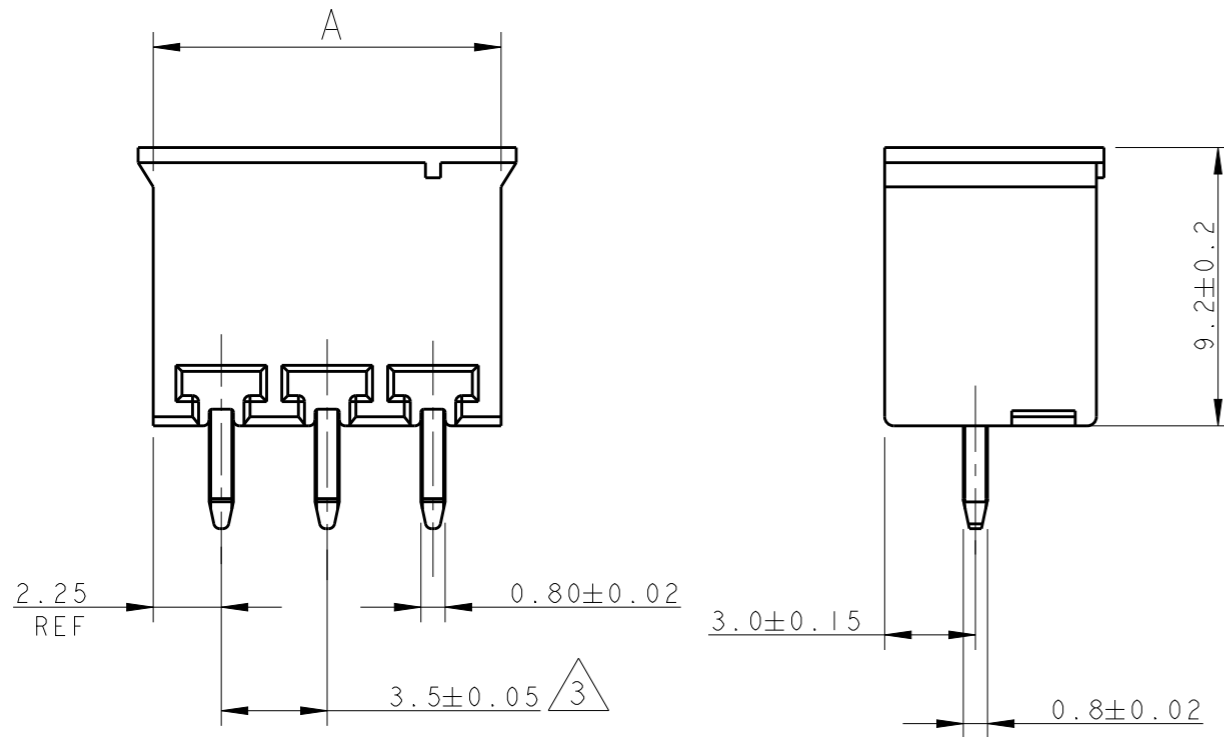

P	LTR	DESCRIPTION	DATE	DWN	APVD
	C4	2-284514-6 IS OBSOLETE	28MAY2020	SS	PS

284514-3 AS SHOWN

- 1 MATERIALS AND FINISH
HOUSING : PA 6.6, UL 94-V0, COLOR GREEN
TERMINAL : PHOSPHOR BRONZE, SEE TABLE
- 2 SUITABLE FOR 1.6-2.4 mm. PC BOARD THICKNESS
- 3 NOT CUMULATIVE TOLERANCE
- 4 PRELIMINARY PART NUMBER

PLATING	B	A	NO OF POSN	PART NUMBER		
OBSOLETE	4	AU FL	26.5	25.5	7	2-284514-6
TIN			89.5	88.5	25	2-284514-5
TIN			86.0	85.0	24	2-284514-4
TIN			82.5	81.5	23	2-284514-3
TIN			79.0	78.0	22	2-284514-2
TIN			75.5	74.5	21	2-284514-1
TIN			72.0	71.0	20	2-284514-0
TIN			68.5	67.5	19	1-284514-9
TIN			65.0	64.0	18	1-284514-8
TIN			61.5	60.5	17	1-284514-7
TIN			58.0	57.0	16	1-284514-6
TIN			54.5	53.5	15	1-284514-5
TIN			51.0	50.0	14	1-284514-4
TIN			47.5	46.5	13	1-284514-3
TIN			44.0	43.0	12	1-284514-2
TIN			40.5	39.5	11	1-284514-1
TIN			37.0	36.0	10	1-284514-0
TIN			33.5	32.5	9	284514-9
TIN			30.0	29.0	8	284514-8
TIN			26.5	25.5	7	284514-7
TIN			23.0	22.0	6	284514-6
TIN			19.5	18.5	5	284514-5
TIN			16.0	15.0	4	284514-4
TIN			12.5	11.5	3	284514-3
TIN			9.0	8.0	2	284514-2

RECOMMENDED PC BOARD LAYOUT

THIS DRAWING IS A CONTROLLED DOCUMENT.		DWN 06FEB2002 E. ZANOLINI	TE Connectivity	
DIMENSIONS: mm		CHK 06FEB2002 E. ZANOLINI		
TOLERANCES UNLESS OTHERWISE SPECIFIED:		APVD 06FEB2002 D. BIEVENOUR	NAME TERMINAL BLOCK, HEADER ASSEMBLY STRAIGHT, CLOSED ENDS 3.5mm PITCH	
0 PLC ±-		PRODUCT SPEC 108-20166	SIZE A300779	
1 PLC ±.3		APPLICATION SPEC 114-20079	CAGE CODE C-284514	
2 PLC ±.25		WEIGHT -	DRAWING NO	
3 PLC ±-		CUSTOMER DRAWING	RESTRICTED TO	
4 PLC ±-			SCALE 4:1	
ANGLES ±2			SHEET 1 OF 1	
MATERIAL			REV C4	
FINISH				