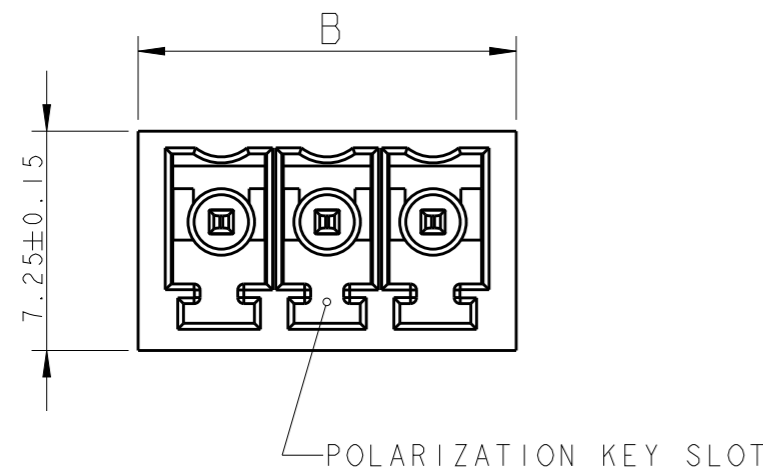

P	LTR	DESCRIPTION	DATE	DWN	APVD
	C4	2-284514-6 IS OBSOLETE	28MAY2020	SS	PS

284514-3 AS SHOWN

- 1 MATERIALS AND FINISH
HOUSING : PA 6.6, UL 94-V0, COLOR GREEN
TERMINAL : PHOSPHOR BRONZE, SEE TABLE
- 2 SUITABLE FOR 1.6-2.4 mm. PC BOARD THICKNESS
- 3 NOT CUMULATIVE TOLERANCE
- 4 PRELIMINARY PART NUMBER

PLATING	B	A	NO OF POSN	PART NUMBER		
OBSOLETE	4	AU FL	26.5	25.5	7	2-284514-6
TIN			89.5	88.5	25	2-284514-5
TIN			86.0	85.0	24	2-284514-4
TIN			82.5	81.5	23	2-284514-3
TIN			79.0	78.0	22	2-284514-2
TIN			75.5	74.5	21	2-284514-1
TIN			72.0	71.0	20	2-284514-0
TIN			68.5	67.5	19	1-284514-9
TIN			65.0	64.0	18	1-284514-8
TIN			61.5	60.5	17	1-284514-7
TIN			58.0	57.0	16	1-284514-6
TIN			54.5	53.5	15	1-284514-5
TIN			51.0	50.0	14	1-284514-4
TIN			47.5	46.5	13	1-284514-3
TIN			44.0	43.0	12	1-284514-2
TIN			40.5	39.5	11	1-284514-1
TIN			37.0	36.0	10	1-284514-0
TIN			33.5	32.5	9	284514-9
TIN			30.0	29.0	8	284514-8
TIN			26.5	25.5	7	284514-7
TIN			23.0	22.0	6	284514-6
TIN			19.5	18.5	5	284514-5
TIN			16.0	15.0	4	284514-4
TIN			12.5	11.5	3	284514-3
TIN			9.0	8.0	2	284514-2

RECOMMENDED PC BOARD LAYOUT

THIS DRAWING IS A CONTROLLED DOCUMENT.		DWN 06FEB2002 E. ZANOLINI	TE Connectivity	
DIMENSIONS: mm		CHK 06FEB2002 E. ZANOLINI		
TOLERANCES UNLESS OTHERWISE SPECIFIED:		APVD 06FEB2002 D. BIEVENOUR	NAME TERMINAL BLOCK, HEADER ASSEMBLY STRAIGHT, CLOSED ENDS 3.5mm PITCH	
0 PLC ±-		PRODUCT SPEC 108-20166	SIZE A300779	
1 PLC ±.3		APPLICATION SPEC 114-20079	CAGE CODE C-284514	
2 PLC ±.25		WEIGHT -	DRAWING NO	
3 PLC ±-		CUSTOMER DRAWING	RESTRICTED TO	
4 PLC ±-			SCALE 4:1	
ANGLES ±2			SHEET 1 OF 1	
MATERIAL			REV C4	
FINISH				