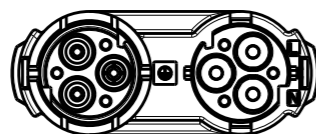

THIS DRAWING IS UNPUBLISHED.

RELEASED FOR PUBLICATION

20

© COPYRIGHT 20 BY -

ALL RIGHTS RESERVED.

LOC	DIST	REVISIONS					
		P	LTR	DESCRIPTION	DATE	DWN	APVD
-	-		-	SEE SHEET 1	-	-	-

POLARIZATION TYPES

TYPE "A"

TYPE "B"

P/Ns: 293611-1,
1-293611-1

P/Ns: 293611-2,
1-293611-2