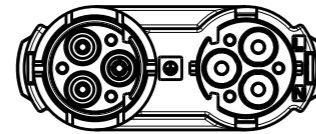

NAME
**T-SPLITTER CONNECTOR
 NECTOR* M-LINE
 3 POLES UNSEALED VERSION**

SIZE	CAGE CODE	DRAWING NO	RESTRICTED TO
A3	00779	C-293611	-

THIS DRAWING IS UNPUBLISHED.

RELEASED FOR PUBLICATION

20

© COPYRIGHT 20 BY -

TYPE "D"

P/Ns: 293611-3,
1-293611-3

~~P/Ns: 293611-4,
1-293611-4~~

OBSOLETE		UNSEALED	B	BLACK	T-SPLITTER CONNECTOR NECTOR* M-LINE	C	1-293611-4
		UNSEALED	C	BLACK	T-SPLITTER CONNECTOR NECTOR* M-LINE	E	1-293611-3
		UNSEALED	B	BLACK	T-SPLITTER CONNECTOR NECTOR* M-LINE	E	1-293611-2
		UNSEALED	A	BLACK	T-SPLITTER CONNECTOR NECTOR* M-LINE	E	1-293611-1
OBSOLETE		UNSEALED	B	NATURAL	T-SPLITTER CONNECTOR NECTOR* M-LINE	C	293611-4
		UNSEALED	C	NATURAL	T-SPLITTER CONNECTOR NECTOR* M-LINE	E	293611-3
		UNSEALED	B	NATURAL	T-SPLITTER CONNECTOR NECTOR* M-LINE	E	293611-2
		UNSEALED	A	NATURAL	T-SPLITTER CONNECTOR NECTOR* M-LINE	E	293611-1
NOTE	VERSION	POL. KEYING	COLOUR	DESCRIPTION	REV.	PART NUMBER	