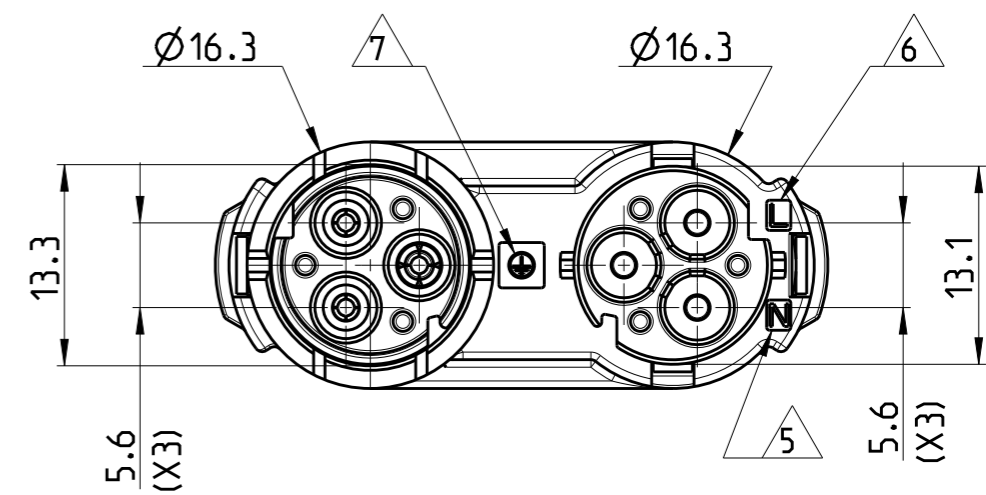

NOTES:

- 1 MATERIAL: POLYAMIDE GLASS FILLED COLOUR NATURAL
- 2 MATERIAL: POLYAMIDE GLASS FILLED COLOUR BLACK
- 3) PACKAGING: SEE TE PACKAGING SPECIFICATION 107-20294
- 4 TE LOGO
- 5 N CODE
- 6 L CODE
- 7 PE CODE
- 8 RATED VOLTAGE
- 9 WIRE SIZE & RATED CURRENT
- 10 AREA FOR AGENCY APPROVAL LOGO
- 11 IP CODE
- 12) SOCKET CAP P/N 293596-1 (SEE DRAWING 293596 FOR REFERENCE) HAS TO BE ASSEMBLED TO GUARANTEE IP40 DEGREE OF PROTECTION WHEN CONNECTOR HOUSING IS NOT MATTED WITH COUNTERPART.
- 13 DATE CODE

SCALE 1:1

THIS DRAWING IS A CONTROLLED DOCUMENT.

DIMENSIONS:	TOLERANCES UNLESS OTHERWISE SPECIFIED:
mm	
	0 PLC ±0.3
	1 PLC ±0.20
	2 PLC ±0.20
	3 PLC ±0.20
	4 PLC ±0.20
	ANGLES ±3°
MATERIAL	FINISH
-	-

DWN	M. ZUCCA	06OCT2009
CHK	U. AIME	06OCT2009
APVD	G. TURCO	06OCT2009
PRODUCT SPEC	-	-
APPLICATION SPEC	-	-
WEIGHT	-	-

NAME
**T-SPLITTER CONNECTOR
 NECTOR* M-LINE
 3 POLES UNSEALED VERSION**

SIZE	CAGE CODE	DRAWING NO	RESTRICTED TO
A3	00779	C-293611	-

THIS DRAWING IS UNPUBLISHED.

RELEASED FOR PUBLICATION

20

© COPYRIGHT 20 BY -

DIMENSIONS:
mm

TOLERANCES UNLESS OTHERWISE SPECIFIED:

0 PLC	±0.3
1 PLC	±0.20
2 PLC	±0.20
3 PLC	±0.20
4 PLC	±0.20
ANGLES	±3°

MATERIAL

FINISH

STE TE Connectivity

NAME
T-SPLITTER CONNECTOR
NECTOR* M-LINE
3 POLES UNSEALED VERSION