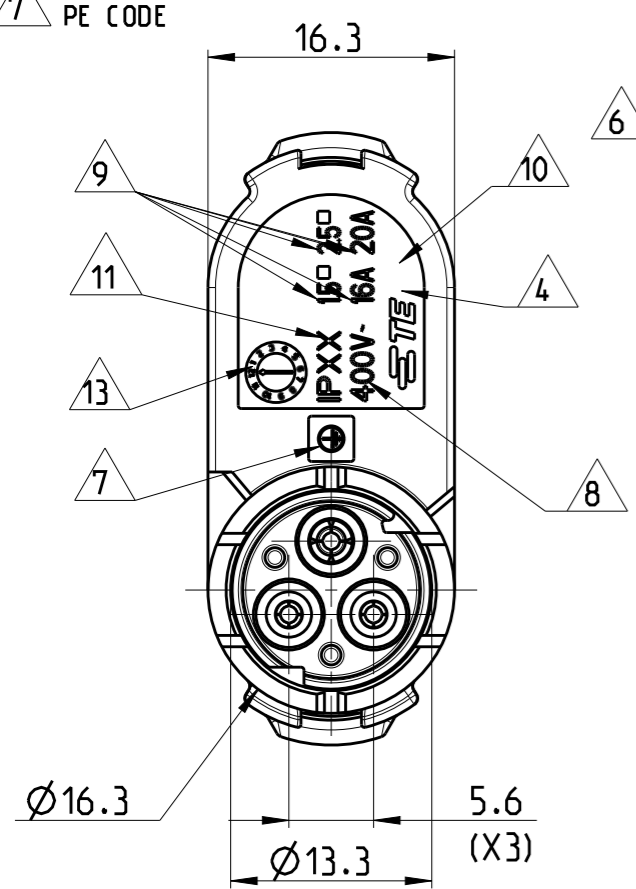

NOTES:

- 1 MATERIAL: POLYAMIDE GLASS FILLED COLOUR NATURAL
- 2 MATERIAL: POLYAMIDE GLASS FILLED COLOUR BLACK
- 3) PACKAGING: SEE TE PACKAGING SPECIFICATION 107-20294
- 4 TE LOGO
- 5 N CODE
- 6 L CODE
- 7 PE CODE
- 8 RATED VOLTAGE
- 9 WIRE SIZE & RATED CURRENT
- 10 AREA FOR AGENCY APPROVAL LOGO
- 11 IP CODE
- 12) SOCKET CAP P/N 293596-1 (SEE DRAWING 293596 FOR REFERENCE) HAS TO BE ASSEMBLED TO GUARANTEE IP40 DEGREE OF PROTECTION WHEN CONNECTOR HOUSING IS NOT MATTED WITH COUNTERPART.
- 13 DATE CODE

SCALE 1:1

THIS DRAWING IS A CONTROLLED DOCUMENT.

DIMENSIONS:	TOLERANCES UNLESS OTHERWISE SPECIFIED:
mm	
	0 PLC ±0.3
	1 PLC ±0.20
	2 PLC ±0.20
	3 PLC ±0.20
	4 PLC ±0.20
	ANGLES ±3°
MATERIAL	FINISH
-	-

DWN	M. ZUCCA	06OCT2009
CHK	U. AIME	06OCT2009
APVD	G. TURCO	06OCT2009
PRODUCT SPEC	-	-
APPLICATION SPEC	-	-
WEIGHT	-	-

NAME
**T-SPLITTER CONNECTOR
 NECTOR* M-LINE
 3 POLES UNSEALED VERSION**

SIZE	CAGE CODE	DRAWING NO	RESTRICTED TO
A3	00779	C-293611	-

THIS DRAWING IS UNPUBLISHED.

RELEASED FOR PUBLICATION

20

© COPYRIGHT 20 BY -

DIMENSIONS:
mm

TOLERANCES UNLESS OTHERWISE SPECIFIED:

0 PLC	±0.3
1 PLC	±0.20
2 PLC	±0.20
3 PLC	±0.20
4 PLC	±0.20
ANGLES	±3°

MATERIAL

FINISH

STE TE Connectivity

NAME
T-SPLITTER CONNECTOR
NECTOR* M-LINE
3 POLES UNSEALED VERSION