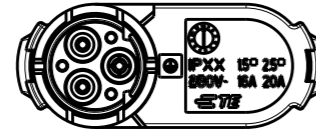

NAME
**T-SPLITTER CONNECTOR
 NECTOR* M-LINE
 3 POLES UNSEALED VERSION**

SIZE	CAGE CODE	DRAWING NO	RESTRICTED TO
A3	00779	C-293611	-

THIS DRAWING IS UNPUBLISHED.

RELEASED FOR PUBLICATION

20

© COPYRIGHT 20 BY -

TYPE "D"

P/Ns: 293611-3,
1-293611-3

~~P/Ns: 293611-4,
1-293611-4~~

OBSOLETE		UNSEALED	B	BLACK	T-SPLITTER CONNECTOR NECTOR* M-LINE	C	1-293611-4
		UNSEALED	C	BLACK	T-SPLITTER CONNECTOR NECTOR* M-LINE	E	1-293611-3
		UNSEALED	B	BLACK	T-SPLITTER CONNECTOR NECTOR* M-LINE	E	1-293611-2
		UNSEALED	A	BLACK	T-SPLITTER CONNECTOR NECTOR* M-LINE	E	1-293611-1
OBSOLETE		UNSEALED	B	NATURAL	T-SPLITTER CONNECTOR NECTOR* M-LINE	C	293611-4
		UNSEALED	C	NATURAL	T-SPLITTER CONNECTOR NECTOR* M-LINE	E	293611-3
		UNSEALED	B	NATURAL	T-SPLITTER CONNECTOR NECTOR* M-LINE	E	293611-2
		UNSEALED	A	NATURAL	T-SPLITTER CONNECTOR NECTOR* M-LINE	E	293611-1
NOTE	VERSION	POL. KEYING	COLOUR	DESCRIPTION	REV.	PART NUMBER	