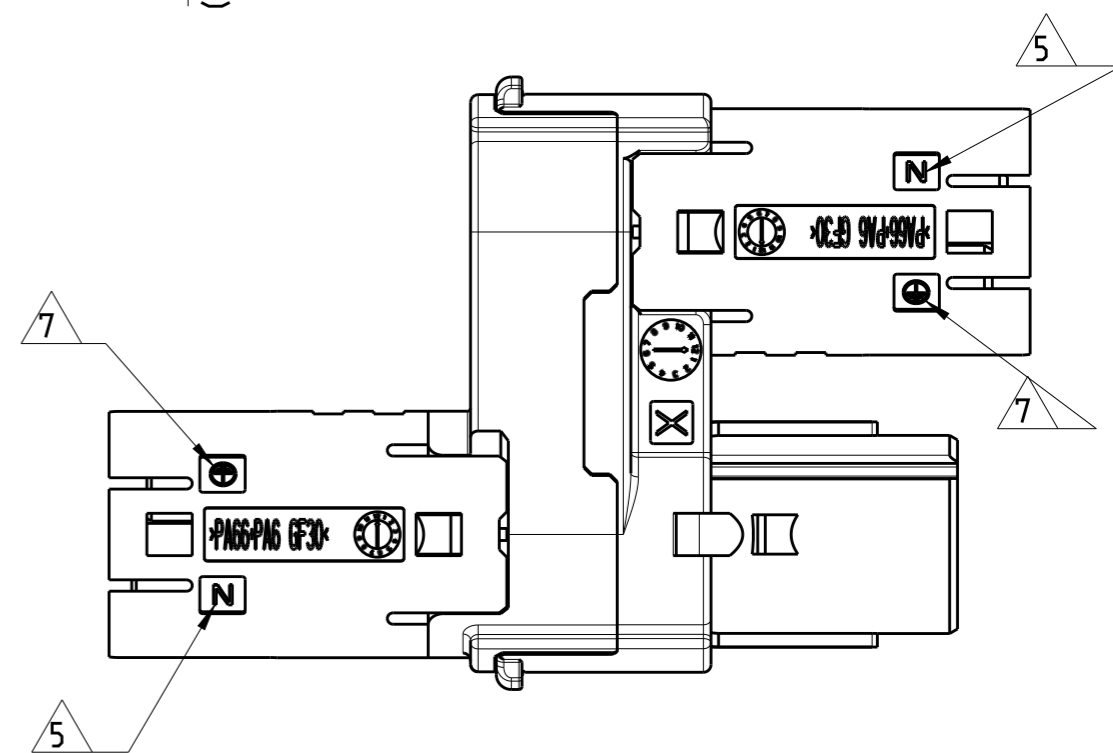

NOTES:

- 1 MATERIAL: POLYAMIDE GLASS FILLED COLOUR NATURAL
- 2 MATERIAL: POLYAMIDE GLASS FILLED COLOUR BLACK
- 3) PACKAGING: SEE TE PACKAGING SPECIFICATION 107-20294
- 4 TE LOGO
- 5 N CODE
- 6 L CODE
- 7 PE CODE
- 8 RATED VOLTAGE
- 9 WIRE SIZE & RATED CURRENT
- 10 AREA FOR AGENCY APPROVAL LOGO
- 11 IP CODE
- 12) SOCKET CAP P/N 293596-1 (SEE DRAWING 293596 FOR REFERENCE) HAS TO BE ASSEMBLED TO GUARANTEE IP40 DEGREE OF PROTECTION WHEN CONNECTOR HOUSING IS NOT MATTED WITH COUNTERPART.
- 13 DATE CODE

SCALE 1:1

THIS DRAWING IS A CONTROLLED DOCUMENT.

DIMENSIONS:	TOLERANCES UNLESS OTHERWISE SPECIFIED:
mm	
	0 PLC ±0.3
	1 PLC ±0.20
	2 PLC ±0.20
	3 PLC ±0.20
	4 PLC ±0.20
	ANGLES ±3°
MATERIAL	FINISH
-	-

DWN	M. ZUCCA	06OCT2009
CHK	U. AIME	06OCT2009
APVD	G. TURCO	06OCT2009
PRODUCT SPEC	-	-
APPLICATION SPEC	-	-
WEIGHT	-	-

NAME
**T-SPLITTER CONNECTOR
 NECTOR* M-LINE
 3 POLES UNSEALED VERSION**

SIZE	CAGE CODE	DRAWING NO	RESTRICTED TO
A3	00779	C-293611	-

THIS DRAWING IS UNPUBLISHED.

RELEASED FOR PUBLICATION

20

© COPYRIGHT 20 BY -

DIMENSIONS:
mm

TOLERANCES UNLESS OTHERWISE SPECIFIED:

0 PLC	±0.3
1 PLC	±0.20
2 PLC	±0.20
3 PLC	±0.20
4 PLC	±0.20
ANGLES	±3°

MATERIAL

FINISH

STE TE Connectivity

NAME
T-SPLITTER CONNECTOR
NECTOR* M-LINE
3 POLES UNSEALED VERSION