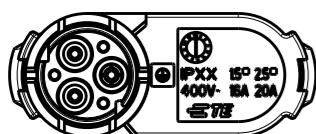

THIS DRAWING IS UNPUBLISHED.

RELEASED FOR PUBLICATION

20

© COPYRIGHT 20 BY -

ALL RIGHTS RESERVED.

LOC	DIST	REVISIONS					
		P	LTR	DESCRIPTION	DATE	DWN	APVD
-	-		-	SEE SHEET 1	-	-	-

POLARIZATION TYPES

TYPE "A"

TYPE "B"

P/Ns: 293611-1,
1-293611-1

P/Ns: 293611-2,
1-293611-2