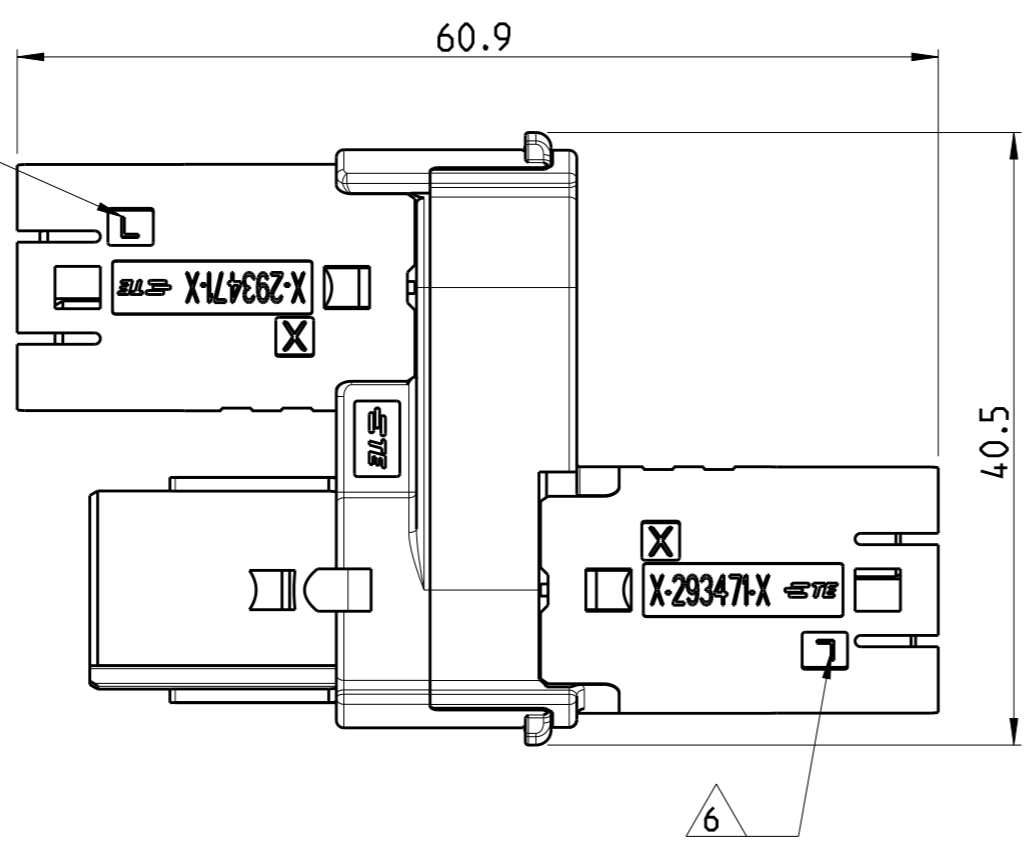

NOTES:

- 1 MATERIAL: POLYAMIDE GLASS FILLED COLOUR NATURAL
- 2 MATERIAL: POLYAMIDE GLASS FILLED COLOUR BLACK
- 3) PACKAGING: SEE TE PACKAGING SPECIFICATION 107-20294
- 4 TE LOGO
- 5 N CODE
- 6 L CODE
- 7 PE CODE
- 8 RATED VOLTAGE
- 9 WIRE SIZE & RATED CURRENT
- 10 AREA FOR AGENCY APPROVAL LOGO
- 11 IP CODE
- 12) SOCKET CAP P/N 293596-1 (SEE DRAWING 293596 FOR REFERENCE) HAS TO BE ASSEMBLED TO GUARANTEE IP40 DEGREE OF PROTECTION WHEN CONNECTOR HOUSING IS NOT MATTED WITH COUNTERPART.
- 13 DATE CODE

SCALE 1:1

THIS DRAWING IS A CONTROLLED DOCUMENT.

DIMENSIONS:	TOLERANCES UNLESS OTHERWISE SPECIFIED:
mm	
	0 PLC ±0.3
	1 PLC ±0.20
	2 PLC ±0.20
	3 PLC ±0.20
	4 PLC ±0.20
	ANGLES ±3°
MATERIAL	FINISH
-	-

DWN	M. ZUCCA	06OCT2009
CHK	U. AIME	06OCT2009
APVD	G. TURCO	06OCT2009
PRODUCT SPEC	-	-
APPLICATION SPEC	-	-
WEIGHT	-	-

NAME
**T-SPLITTER CONNECTOR
 NECTOR* M-LINE
 3 POLES UNSEALED VERSION**

SIZE	CAGE CODE	DRAWING NO	RESTRICTED TO
A3	00779	C-293611	-

THIS DRAWING IS UNPUBLISHED.

RELEASED FOR PUBLICATION

20

© COPYRIGHT 20 BY -

DIMENSIONS:
mm

TOLERANCES UNLESS OTHERWISE SPECIFIED:

0 PLC	±0.3
1 PLC	±0.20
2 PLC	±0.20
3 PLC	±0.20
4 PLC	±0.20
ANGLES	±3°

MATERIAL

FINISH

STE TE Connectivity

NAME
T-SPLITTER CONNECTOR
NECTOR* M-LINE
3 POLES UNSEALED VERSION