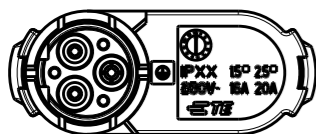

TYPE "D"

P/Ns: 293611-3,
1-293611-3

~~P/Ns: 293611-4,
1-293611-4~~

OBSOLETE		UNSEALED	B	BLACK	T-SPLITTER CONNECTOR NECTOR* M-LINE	C	1-293611-4
		UNSEALED	C	BLACK	T-SPLITTER CONNECTOR NECTOR* M-LINE	E	1-293611-3
		UNSEALED	B	BLACK	T-SPLITTER CONNECTOR NECTOR* M-LINE	E	1-293611-2
		UNSEALED	A	BLACK	T-SPLITTER CONNECTOR NECTOR* M-LINE	E	1-293611-1
OBSOLETE		UNSEALED	B	NATURAL	T-SPLITTER CONNECTOR NECTOR* M-LINE	C	293611-4
		UNSEALED	C	NATURAL	T-SPLITTER CONNECTOR NECTOR* M-LINE	E	293611-3
		UNSEALED	B	NATURAL	T-SPLITTER CONNECTOR NECTOR* M-LINE	E	293611-2
		UNSEALED	A	NATURAL	T-SPLITTER CONNECTOR NECTOR* M-LINE	E	293611-1
NOTE	VERSION	POL. KEYING	COLOUR	DESCRIPTION	REV.	PART NUMBER	