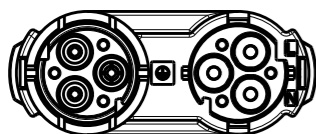

THIS DRAWING IS UNPUBLISHED.

RELEASED FOR PUBLICATION

20

© COPYRIGHT 20 BY -

ALL RIGHTS RESERVED.

LOC	DIST	REVISIONS					
		P	LTR	DESCRIPTION	DATE	DWN	APVD
-	-		-	SEE SHEET 1	-	-	-

POLARIZATION TYPES

TYPE "A"

TYPE "B"

P/Ns: 293611-1,
1-293611-1

P/Ns: 293611-2,
1-293611-2