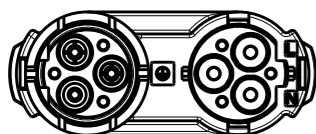

NAME
**T-SPLITTER CONNECTOR
 NECTOR* M-LINE
 3 POLES UNSEALED VERSION**

SIZE	CAGE CODE	DRAWING NO	RESTRICTED TO
A3	00779	C-293611	-

THIS DRAWING IS UNPUBLISHED.

RELEASED FOR PUBLICATION

20

© COPYRIGHT 20 BY -

TYPE "D"

P/Ns: 293611-3,
1-293611-3

~~P/Ns: 293611-4,
1-293611-4~~

OBSOLETE		UNSEALED	B	BLACK	T-SPLITTER CONNECTOR NECTOR* M-LINE	C	1-293611-4
		UNSEALED	C	BLACK	T-SPLITTER CONNECTOR NECTOR* M-LINE	E	1-293611-3
		UNSEALED	B	BLACK	T-SPLITTER CONNECTOR NECTOR* M-LINE	E	1-293611-2
		UNSEALED	A	BLACK	T-SPLITTER CONNECTOR NECTOR* M-LINE	E	1-293611-1
OBSOLETE		UNSEALED	B	NATURAL	T-SPLITTER CONNECTOR NECTOR* M-LINE	C	293611-4
		UNSEALED	C	NATURAL	T-SPLITTER CONNECTOR NECTOR* M-LINE	E	293611-3
		UNSEALED	B	NATURAL	T-SPLITTER CONNECTOR NECTOR* M-LINE	E	293611-2
		UNSEALED	A	NATURAL	T-SPLITTER CONNECTOR NECTOR* M-LINE	E	293611-1
NOTE	VERSION	POL. KEYING	COLOUR	DESCRIPTION	REV.	PART NUMBER	