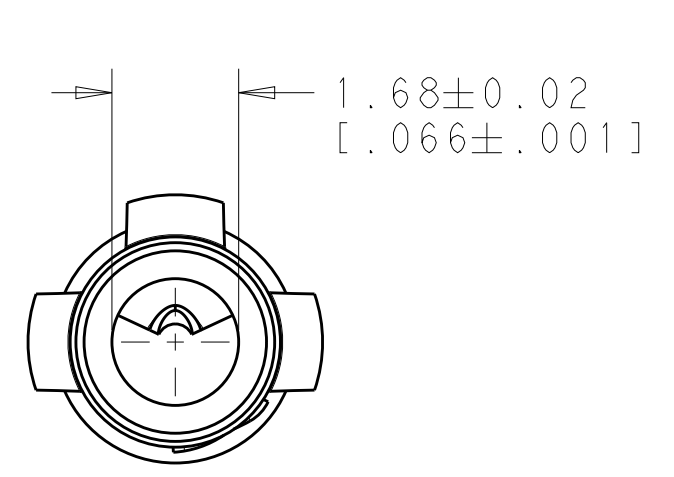

THIS DRAWING IS UNPUBLISHED. RELEASED FOR PUBLICATION 20
 © COPYRIGHT 20 BY - ALL RIGHTS RESERVED.

LOC	DIST	REVISIONS			
P	LTR	DESCRIPTION	DATE	DWN	APVD
-	-	C	REDRAWN	03JUL2012	JT YP

- MATERIAL:
 CONTACT BODY: COPPER ALLOY
 SPRING: STAINLESS STEEL, PASSIVATED
- FINISH:
 CONTACT BODY: GOLD OVER NICKEL
- NOT ORIENTED
- WIRE SIZE 0,30-0,89 mm² (AWG 22-18)
 CRIMP WITH TOOL : 45098 OR 91539-1

130743-1
 PART NUMBER

THIS DRAWING IS A CONTROLLED DOCUMENT.		DWN J. THUJEZ	03JUL2012	STE TE Connectivity	
DIMENSIONS: mm [INCHES]		CHK Y. PETRONIN	03JUL2012		
TOLERANCES UNLESS OTHERWISE SPECIFIED:		APVD Y. PETRONIN	03JUL2012	NAME CONTACT ASSEMBLY, SOCKET #16, LONG	
0 PLC ± 1 PLC ± 2 PLC ± 3 PLC ± 4 PLC ± ANGLES ± FINISH		PRODUCT SPEC	-	SIZE	RESTRICTED TO
MATERIAL		APPLICATION SPEC	114-10026	CAGE CODE	DRAWING NO
		WEIGHT	0.326 g	A200779	C-130743
		Customer Drawing	SCALE 10:1	SHEET 1 OF 1	REV C