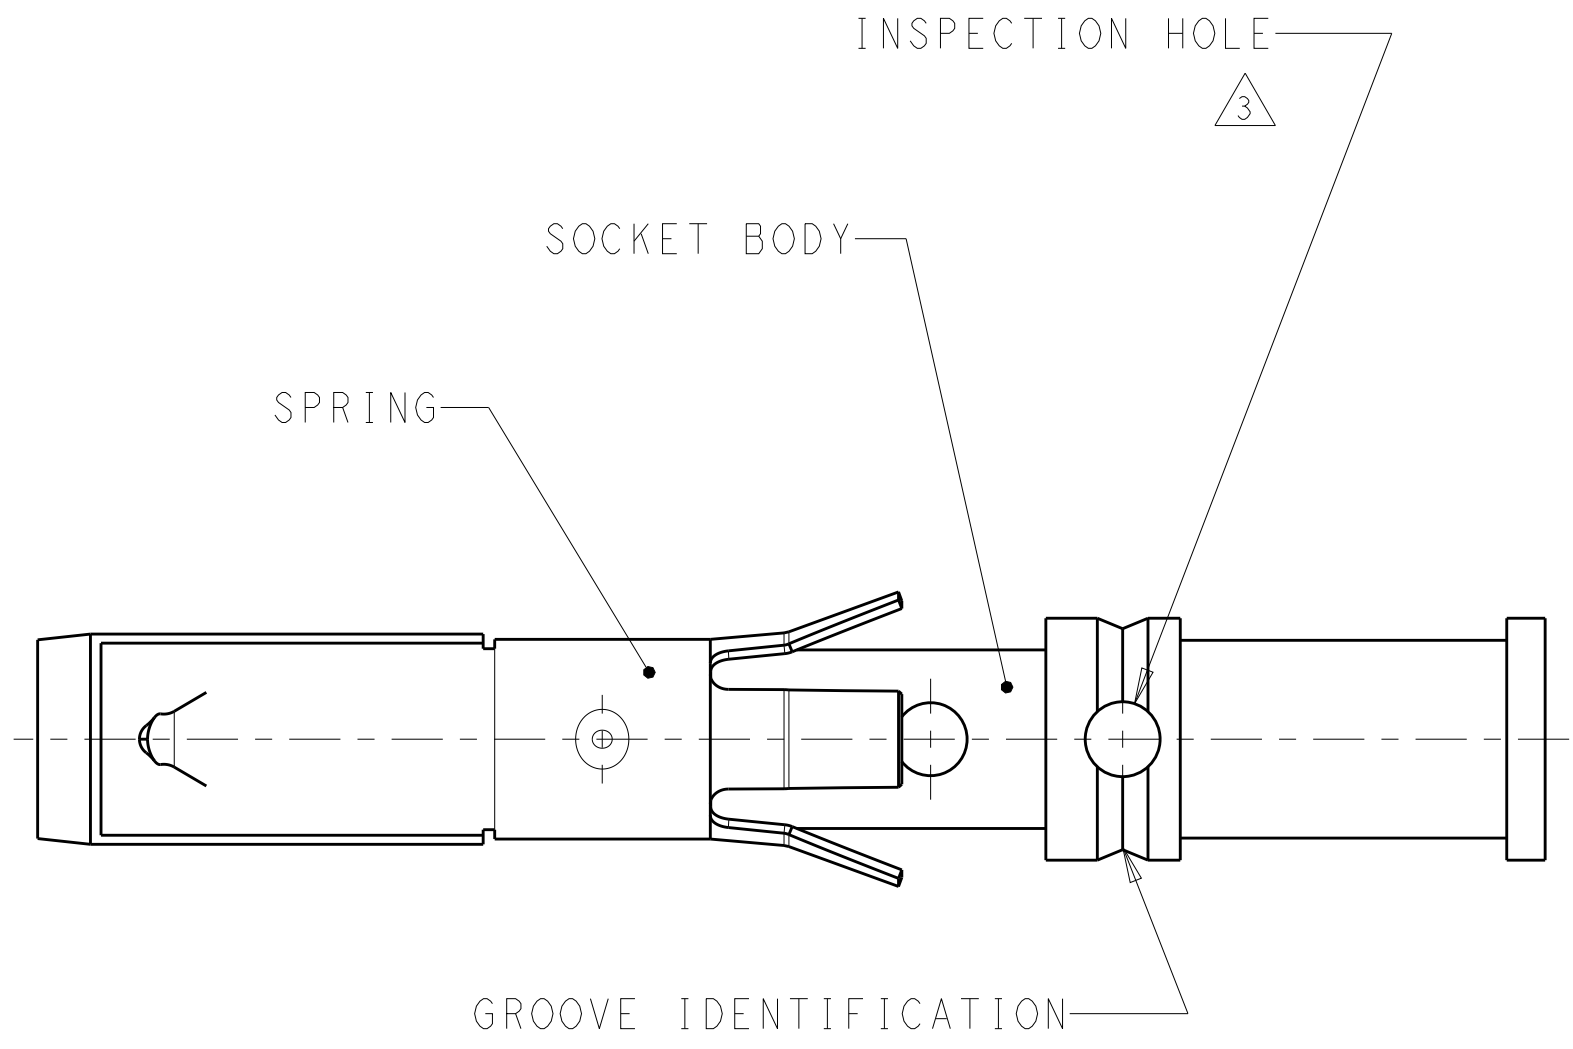

THIS DRAWING IS UNPUBLISHED. RELEASED FOR PUBLICATION 20
 © COPYRIGHT 20 BY - ALL RIGHTS RESERVED.

LOC	DIST	REVISIONS			
P	LTR	DESCRIPTION	DATE	DWN	APVD
-	-	C	REDRAWN	03JUL2012	JT YP

- MATERIAL:
 CONTACT BODY: COPPER ALLOY
 SPRING: STAINLESS STEEL, PASSIVATED
- FINISH:
 CONTACT BODY: GOLD OVER NICKEL
- NOT ORIENTED
- WIRE SIZE 0,30-0,89 mm² (AWG 22-18)
 CRIMP WITH TOOL : 45098 OR 91539-1

130743-1
 PART NUMBER

THIS DRAWING IS A CONTROLLED DOCUMENT.		DWN J. THUJEZ	03JUL2012	STE TE Connectivity	
DIMENSIONS: mm [INCHES]		CHK Y. PETRONIN	03JUL2012		
TOLERANCES UNLESS OTHERWISE SPECIFIED:		APVD Y. PETRONIN	03JUL2012	NAME CONTACT ASSEMBLY, SOCKET #16, LONG	
0 PLC ± 1 PLC ± 2 PLC ± 3 PLC ± 4 PLC ± ANGLES ± FINISH		PRODUCT SPEC	-	SIZE	RESTRICTED TO
MATERIAL		APPLICATION SPEC	114-10026	CAGE CODE	DRAWING NO
		WEIGHT	0.326 g	A200779	C-130743
		Customer Drawing	SCALE 10:1	SHEET 1 OF 1	REV C