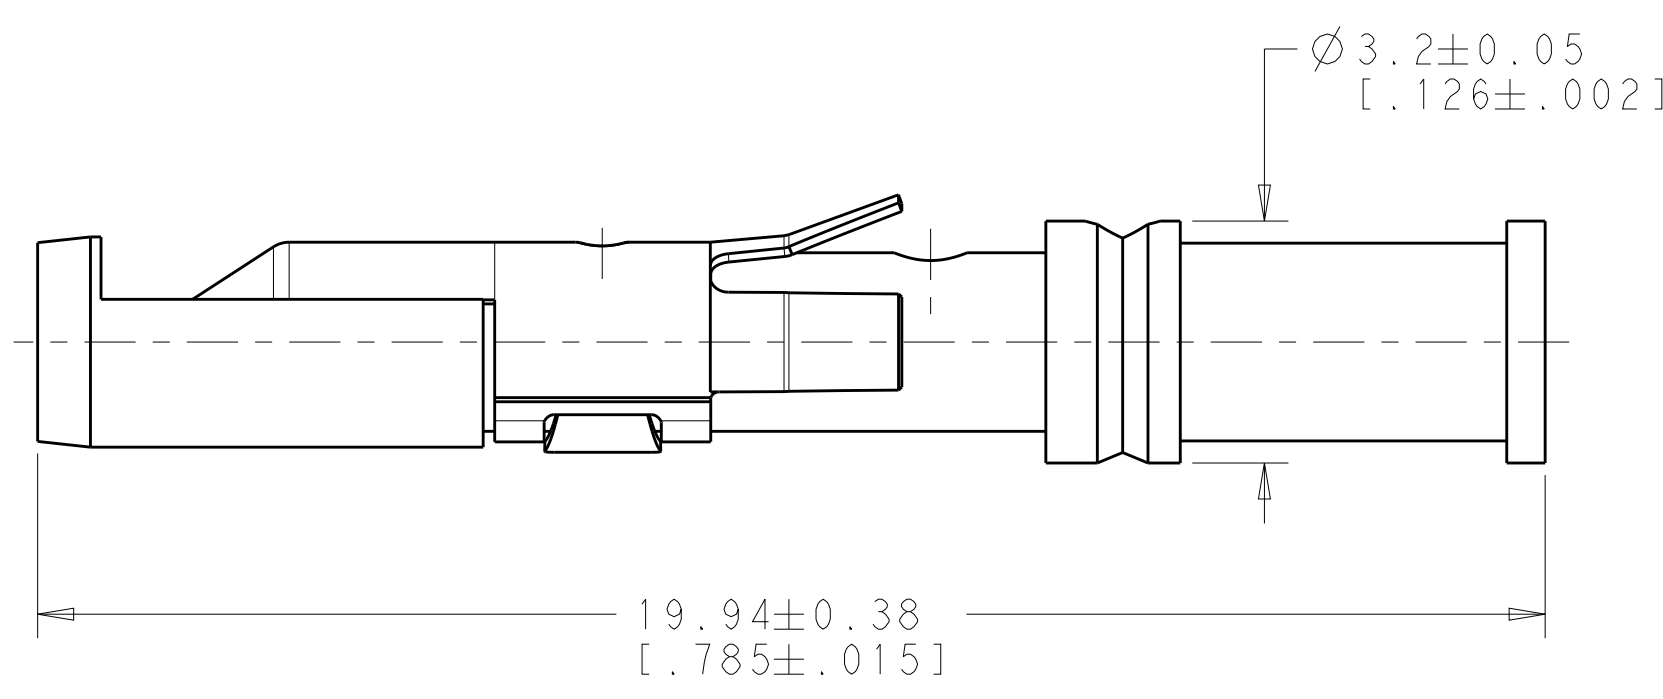

THIS DRAWING IS UNPUBLISHED. RELEASED FOR PUBLICATION 20
 © COPYRIGHT 20 BY - ALL RIGHTS RESERVED.

LOC	DIST	REVISIONS			
P	LTR	DESCRIPTION	DATE	DWN	APVD
-	-	C	REDRAWN	03JUL2012	JT YP

- MATERIAL:
 CONTACT BODY: COPPER ALLOY
 SPRING: STAINLESS STEEL, PASSIVATED
- FINISH:
 CONTACT BODY: GOLD OVER NICKEL
- NOT ORIENTED
- WIRE SIZE 0,30-0,89 mm² (AWG 22-18)
 CRIMP WITH TOOL : 45098 OR 91539-1

130743-1
 PART NUMBER

THIS DRAWING IS A CONTROLLED DOCUMENT.		DWN J. THUJEZ	03JUL2012	STE TE Connectivity	
DIMENSIONS: mm [INCHES]		CHK Y. PETRONIN	03JUL2012		
TOLERANCES UNLESS OTHERWISE SPECIFIED:		APVD Y. PETRONIN	03JUL2012	NAME CONTACT ASSEMBLY, SOCKET #16, LONG	
0 PLC ± 1 PLC ± 2 PLC ± 3 PLC ± 4 PLC ± ANGLES ± FINISH		PRODUCT SPEC	-	SIZE	RESTRICTED TO
MATERIAL		APPLICATION SPEC	114-10026	CAGE CODE	DRAWING NO
		WEIGHT	0.326 g	A200779	C-130743
		Customer Drawing	SCALE 10:1	SHEET 1 OF 1	REV C