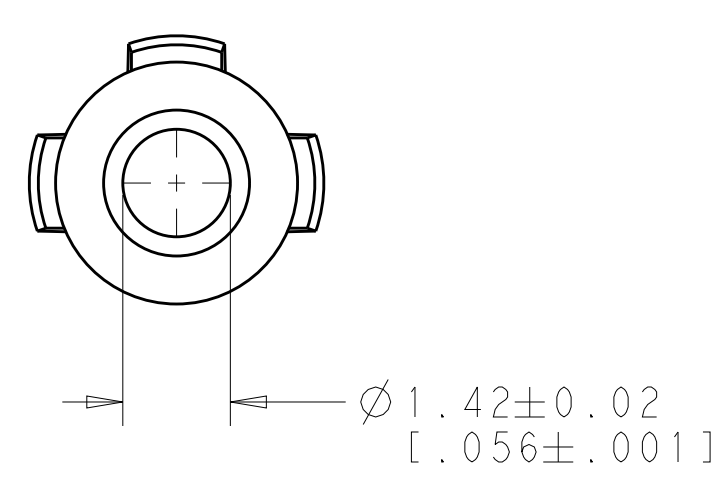

THIS DRAWING IS UNPUBLISHED. RELEASED FOR PUBLICATION 20
 © COPYRIGHT 20 BY - ALL RIGHTS RESERVED.

LOC	DIST	REVISIONS			
P	LTR	DESCRIPTION	DATE	DWN	APVD
-	-	C	REDRAWN	03JUL2012	JT YP

- MATERIAL:
 CONTACT BODY: COPPER ALLOY
 SPRING: STAINLESS STEEL, PASSIVATED
- FINISH:
 CONTACT BODY: GOLD OVER NICKEL
- NOT ORIENTED
- WIRE SIZE 0,30-0,89 mm² (AWG 22-18)
 CRIMP WITH TOOL : 45098 OR 91539-1

130743-1
 PART NUMBER

THIS DRAWING IS A CONTROLLED DOCUMENT.		DWN J. THUJEZ	03JUL2012	STE TE Connectivity	
DIMENSIONS: mm [INCHES]		CHK Y. PETRONIN	03JUL2012		
TOLERANCES UNLESS OTHERWISE SPECIFIED:		APVD Y. PETRONIN	03JUL2012	NAME CONTACT ASSEMBLY, SOCKET #16, LONG	
0 PLC ± 1 PLC ± 2 PLC ± 3 PLC ± 4 PLC ± ANGLES ± FINISH		PRODUCT SPEC	-	SIZE	RESTRICTED TO
MATERIAL		APPLICATION SPEC	114-10026	CAGE CODE	DRAWING NO
		WEIGHT	0.326 g	A200779	C-130743
		Customer Drawing	SCALE 10:1	SHEET 1 OF 1	REV C