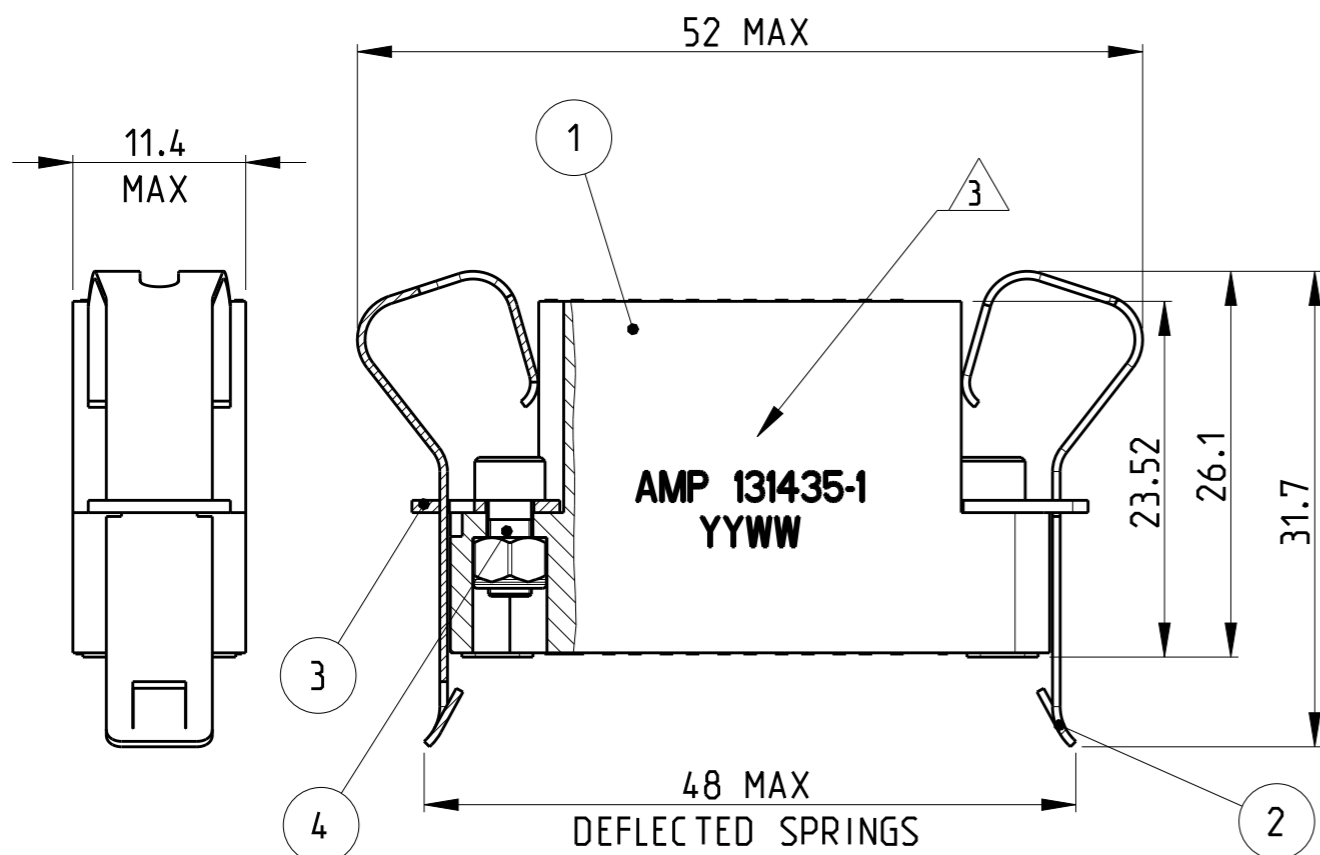

- 1. MATES TO 130732-1.
- 2. MATERIAL:
HOUSING: PHENOLIC, COLOR BLACK
CONTACTS: BRASS, GOLD PLATED
- 3. MARKING:
AMP, PART NUMBER (131435-1)
DATE-CODE (YEAR, WEEK)

-	20	-	200333-1	IN A SEPARATE BAG	SOCKET CONTACT #16 (AWG 18-16)	-
20	-	-	130743-1	IN A SEPARATE BAG	SOCKET CONTACT #16 (AWG 22-18)	-
1	1	-	131435-1	WITHOUT CONTACT	GROUNDING CONNECTOR	-
-	-	2	-	CONNECTOR SUPPLIED ASSEMBLED	FASTENER	4
-	-	2	-		YOKE	3
-	-	2	-		SPRING	2
-	-	1	-		HOUSING 20 POS.	1
131435-3	131435-2	131435-1	PART NUMBER		OBSERVATION	DESCRIPTION

THIS DRAWING IS A CONTROLLED DOCUMENT.

DIMENSIONS:		TOLERANCES UNLESS OTHERWISE SPECIFIED:	
mm		0 PLC	±0.3
		1 PLC	±0.3
		2 PLC	±0.3
		3 PLC	±
		4 PLC	±
		ANGLES	±5°
MATERIAL -		FINISH -	

DWN	T. CORRIOU	20SEP2012
CHK	J. THUEZ	20SEP2012
APVD	Y. PETRONIN	20SEP2012
PRODUCT SPEC	-	-
APPLICATION SPEC	-	-
WEIGHT	-	-
Customer Drawing		

NAME CONNECTOR, GROUNDING, 20 POS.			
SIZE	CAGE CODE	DRAWING NO	RESTRICTED TO
A3	00779	C-131435	-
SCALE 2:1		SHEET 1 OF 1	REV C

X-ON Electronics

Largest Supplier of Electrical and Electronic Components

Click to view similar products for [Heavy Duty Power Connectors](#) category: