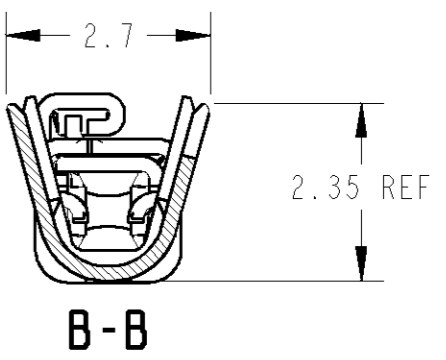

I. APPLICATOR FEED: 8mm  
 I. アプリケータ送りピッチ: 8mm

BRASS PLAIN	COPPER ALLOY PRE-TIN	1318329-1
CONTACT FERRULE コンタクトフェルール	CONTACT BODY コンタクトボディ	AMP PART NUMBER
MATERIAL / FINISH 材料 / 仕上		

WIRE RANGE 包合電線断面積	0.5~0.85 mm <sup>2</sup>	INSULATION DIA 被覆外径	φ1.25~1.9
-----------------------	--------------------------	------------------------	-----------

THIS DRAWING IS A CONTROLLED DOCUMENT FOR TYCO ELECTRONICS CORPORATION. IT IS SUBJECT TO CHANGE AND THE CONTROLLING ENGINEERING ORGANIZATION SHOULD BE CONTACTED FOR THE LATEST REVISION.		DWN	Y. FUJIWARA	180CT99	Tyco Electronics JAPAN G.K. Kawasaki, Japan	
DIMENSIONS: mm		CHK	K. ODA	190CT99		
TOLERANCES UNLESS OTHERWISE SPECIFIED: 一般公差 = ± 0.2		APVD	K. ODA	190CT99		
0 PLC ± 1 PLC ±0.1 2 PLC ±0.05 3 PLC ±0.025 4 PLC ±0.0001 ANGLES ±1.00'		PRODUCT SPEC	NAME			
MATERIAL: COPPER ALLOY		FINISH: SEE TABLE	114-5278			REC CONTACT ASSY M RANGE CLEAN BODY 025 CONNECTOR
CUSTOMER DRAWING		WEIGHT: 0.23g	SIZE: A3	CAGE CODE: 00779	DRAWING NO: C=1318329	RESTRICTED TO
		SCALE: 10:1	SHEET 1 OF 1		REV C	