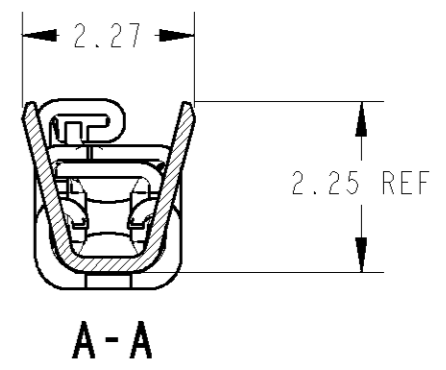

I. APPLICATOR FEED: 8mm  
 I. アプリケータ送りピッチ: 8mm

BRASS PLAIN	COPPER ALLOY PRE-TIN	1318329-1
CONTACT FERRULE コンタクトフェルール	CONTACT BODY コンタクトボディ	AMP PART NUMBER
MATERIAL / FINISH 材料 / 仕上		

WIRE RANGE 包合電線断面積	0.5~0.85 mm <sup>2</sup>	INSULATION DIA 被覆外径	φ1.25~1.9
-----------------------	--------------------------	------------------------	-----------

THIS DRAWING IS A CONTROLLED DOCUMENT FOR TYCO ELECTRONICS CORPORATION. IT IS SUBJECT TO CHANGE AND THE CONTROLLING ENGINEERING ORGANIZATION SHOULD BE CONTACTED FOR THE LATEST REVISION.		DWN	Y. FUJIWARA	180CT99	Tyco Electronics JAPAN G.K. Kawasaki, Japan	
DIMENSIONS: mm		CHK	K. ODA	190CT99		
TOLERANCES UNLESS OTHERWISE SPECIFIED: 一般公差 = ± 0.2		APVD	K. ODA	190CT99		
0 PLC ± 1 PLC ±0.1 2 PLC ±0.05 3 PLC ±0.025 4 PLC ±0.0001 ANGLES ±1.00'		PRODUCT SPEC	NAME			
MATERIAL: COPPER ALLOY		FINISH: SEE TABLE	114-5278			REC CONTACT ASSY M RANGE CLEAN BODY 025 CONNECTOR
CUSTOMER DRAWING		WEIGHT: 0.23g	SIZE: A3	CAGE CODE: 00779	DRAWING NO: C=1318329	RESTRICTED TO
		SCALE: 10:1	SHEET 1 OF 1		REV C	