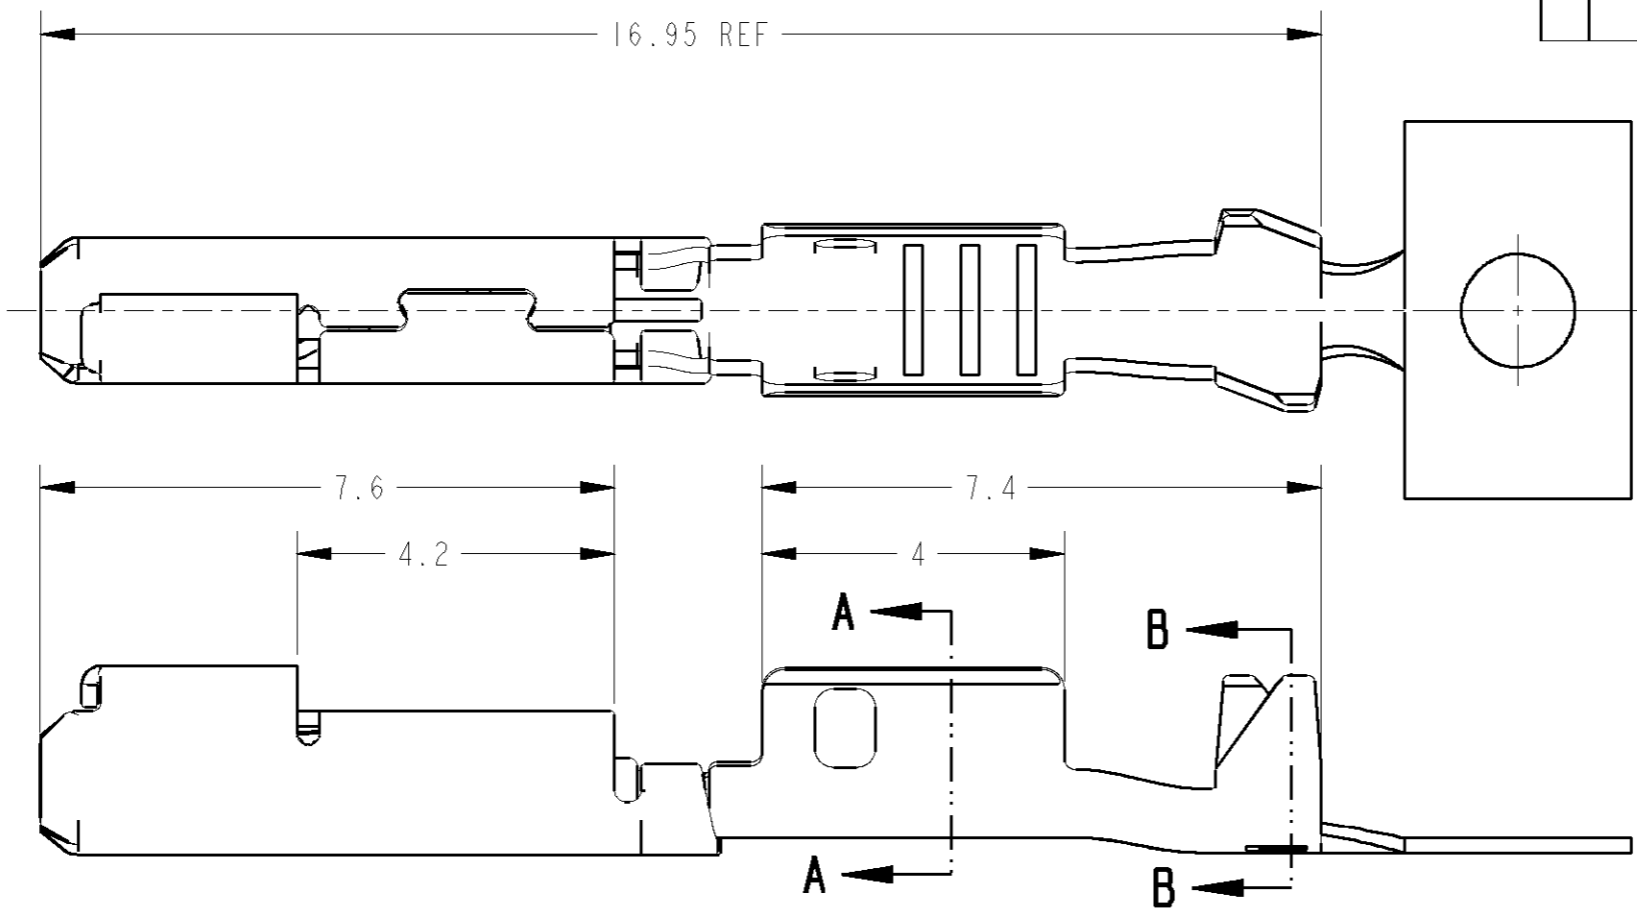

I. APPLICATOR FEED: 8mm  
 I. アプリケータ送りピッチ: 8mm

BRASS PLAIN	COPPER ALLOY PRE-TIN	1318329-1
CONTACT FERRULE コンタクトフェルール	CONTACT BODY コンタクトボディ	AMP PART NUMBER
MATERIAL / FINISH 材料 / 仕上		

WIRE RANGE 包合電線断面積	0.5~0.85 mm <sup>2</sup>	INSULATION DIA 被覆外径	φ1.25~1.9
-----------------------	--------------------------	------------------------	-----------

THIS DRAWING IS A CONTROLLED DOCUMENT FOR TYCO ELECTRONICS CORPORATION. IT IS SUBJECT TO CHANGE AND THE CONTROLLING ENGINEERING ORGANIZATION SHOULD BE CONTACTED FOR THE LATEST REVISION.		DWN	Y. FUJIWARA	180CT99	Tyco Electronics JAPAN G.K. Kawasaki, Japan	
DIMENSIONS: mm		CHK	K. ODA	190CT99		
TOLERANCES UNLESS OTHERWISE SPECIFIED: 一般公差 = ± 0.2		APVD	K. ODA	190CT99		
0 PLC ± 1 PLC ±0.1 2 PLC ±0.05 3 PLC ±0.025 4 PLC ±0.0001 ANGLES ±1.00'		PRODUCT SPEC	NAME			
MATERIAL: COPPER ALLOY		FINISH: SEE TABLE	114-5278			REC CONTACT ASSY M RANGE CLEAN BODY 025 CONNECTOR
CUSTOMER DRAWING		WEIGHT: 0.23g	SIZE: A3	CAGE CODE: 00779	DRAWING NO: C=1318329	RESTRICTED TO
		SCALE: 10:1	SHEET 1 OF 1		REV C	