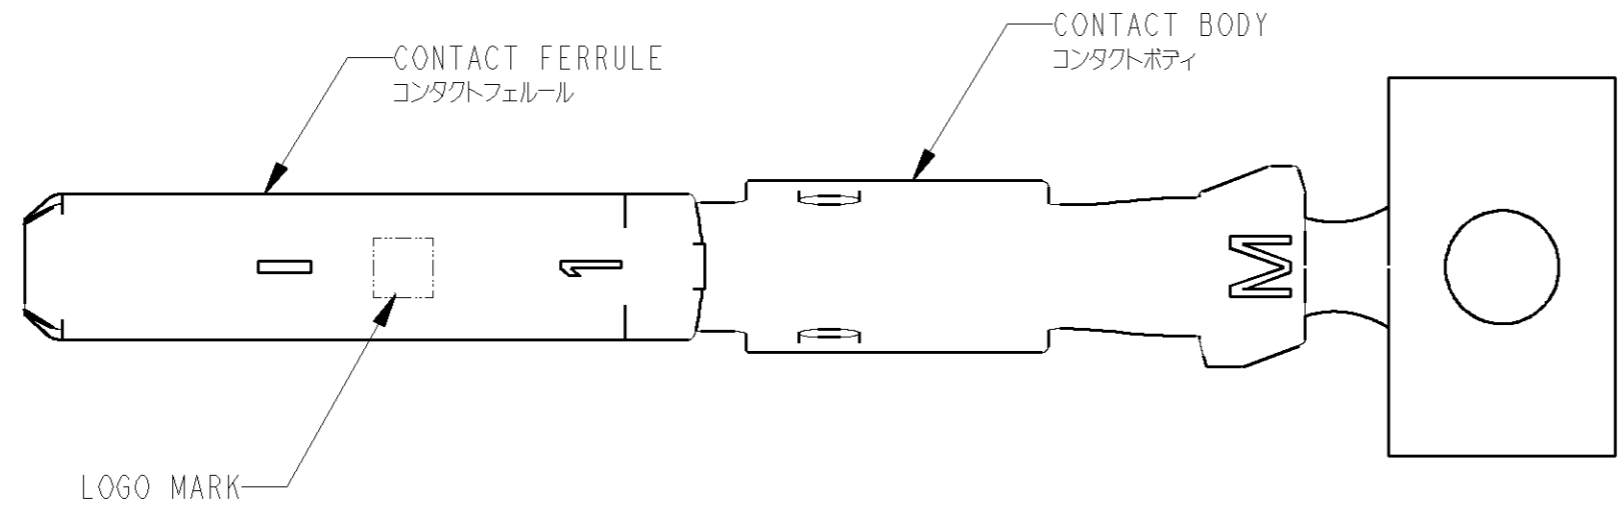

I. APPLICATOR FEED: 8mm  
 I. アプリケータ送りピッチ: 8mm

BRASS PLAIN	COPPER ALLOY PRE-TIN	1318329-1
CONTACT FERRULE コンタクトフェルール	CONTACT BODY コンタクトボディ	AMP PART NUMBER
MATERIAL / FINISH 材料 / 仕上		

WIRE RANGE 包合電線断面積	0.5~0.85 mm <sup>2</sup>	INSULATION DIA 被覆外径	φ1.25~1.9
-----------------------	--------------------------	------------------------	-----------

THIS DRAWING IS A CONTROLLED DOCUMENT FOR TYCO ELECTRONICS CORPORATION. IT IS SUBJECT TO CHANGE AND THE CONTROLLING ENGINEERING ORGANIZATION SHOULD BE CONTACTED FOR THE LATEST REVISION.		DWN	Y. FUJIWARA	180CT99	Tyco Electronics JAPAN G.K. Kawasaki, Japan	
DIMENSIONS: mm		CHK	K. ODA	190CT99		
TOLERANCES UNLESS OTHERWISE SPECIFIED: 一般公差 = ± 0.2		APVD	K. ODA	190CT99		
0 PLC ± 1 PLC ±0.1 2 PLC ±0.05 3 PLC ±0.025 4 PLC ±0.0001 ANGLES ±1.00'		PRODUCT SPEC	NAME			
MATERIAL: COPPER ALLOY		FINISH: SEE TABLE	114-5278			REC CONTACT ASSY M RANGE CLEAN BODY 025 CONNECTOR
CUSTOMER DRAWING		WEIGHT: 0.23g	SIZE: A3	CAGE CODE: 00779	DRAWING NO: C=1318329	RESTRICTED TO
		SCALE: 10:1	SHEET 1 OF 1		REV C	