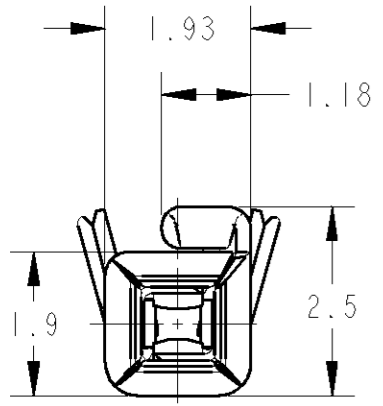

I. APPLICATOR FEED: 8mm  
 I. アプリケータ送りピッチ: 8mm

BRASS PLAIN	COPPER ALLOY PRE-TIN	1318329-1
CONTACT FERRULE コンタクトフェルール	CONTACT BODY コンタクトボディ	AMP PART NUMBER
MATERIAL / FINISH 材料 / 仕上		

WIRE RANGE 包合電線断面積	0.5~0.85 mm <sup>2</sup>	INSULATION DIA 被覆外径	φ1.25~1.9
-----------------------	--------------------------	------------------------	-----------

THIS DRAWING IS A CONTROLLED DOCUMENT FOR TYCO ELECTRONICS CORPORATION. IT IS SUBJECT TO CHANGE AND THE CONTROLLING ENGINEERING ORGANIZATION SHOULD BE CONTACTED FOR THE LATEST REVISION.		DWN	Y. FUJIWARA	180CT99	Tyco Electronics JAPAN G.K. Kawasaki, Japan	
DIMENSIONS: mm		CHK	K. ODA	190CT99		
TOLERANCES UNLESS OTHERWISE SPECIFIED: 一般公差 = ± 0.2		APVD	K. ODA	190CT99		
0 PLC ± 1 PLC ±0.1 2 PLC ±0.05 3 PLC ±0.025 4 PLC ±0.0001 ANGLES ±1.00'		PRODUCT SPEC	NAME			
MATERIAL: COPPER ALLOY		FINISH: SEE TABLE	114-5278			REC CONTACT ASSY M RANGE CLEAN BODY 025 CONNECTOR
CUSTOMER DRAWING		WEIGHT: 0.23g	SIZE: A3	CAGE CODE: 00779	DRAWING NO: C=1318329	RESTRICTED TO
		SCALE: 10:1	SHEET 1 OF 1		REV C	