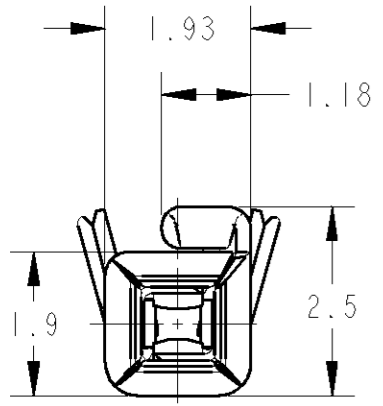

I. APPLICATOR FEED: 8mm
 I. アプリケーター送りピッチ: 8mm

BRASS PLAIN	COPPER ALLOY PRE-TIN	1318329-1
CONTACT FERRULE コンタクトフェルール	CONTACT BODY コンタクトボディ	AMP PART NUMBER
MATERIAL / FINISH 材料 / 仕上		

WIRE RANGE 包合電線断面積	0.5~0.85 mm ²	INSULATION DIA 被覆外径	φ1.25~1.9
-----------------------	--------------------------	------------------------	-----------

THIS DRAWING IS A CONTROLLED DOCUMENT FOR TYCO ELECTRONICS CORPORATION. IT IS SUBJECT TO CHANGE AND THE CONTROLLING ENGINEERING ORGANIZATION SHOULD BE CONTACTED FOR THE LATEST REVISION.		DWN	Y. FUJIWARA	180CT99	Tyco Electronics JAPAN G.K. Kawasaki, Japan
DIMENSIONS: mm		CHK	K. ODA	190CT99	
TOLERANCES UNLESS OTHERWISE SPECIFIED: 一般公差 = ± 0.2		APVD	K. ODA	190CT99	
0 PLC ± 1 PLC ±0.1 2 PLC ±0.05 3 PLC ±0.025 4 PLC ±0.0001 ANGLES ±1.00'		PRODUCT SPEC	NAME		
MATERIAL: COPPER ALLOY		FINISH: SEE TABLE	114-5278		REC CONTACT ASSY M RANGE CLEAN BODY 025 CONNECTOR
CUSTOMER DRAWING		WEIGHT: 0.23g	SIZE: A3	CAGE CODE: 00779	DRAWING NO: C=1318329
		SCALE: 10:1	SHEET 1 OF 1		REV C