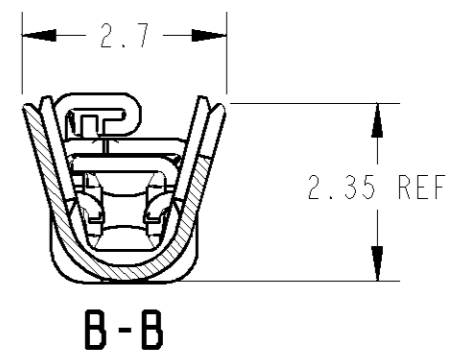

I. APPLICATOR FEED: 8mm
 I. アプリケーター送りピッチ: 8mm

BRASS PLAIN	COPPER ALLOY PRE-TIN	1318329-1
CONTACT FERRULE コンタクトフェルール	CONTACT BODY コンタクトボディ	AMP PART NUMBER
MATERIAL / FINISH 材料 / 仕上		

WIRE RANGE 包合電線断面積	0.5~0.85 mm ²	INSULATION DIA 被覆外径	φ1.25~1.9
-----------------------	--------------------------	------------------------	-----------

THIS DRAWING IS A CONTROLLED DOCUMENT FOR TYCO ELECTRONICS CORPORATION. IT IS SUBJECT TO CHANGE AND THE CONTROLLING ENGINEERING ORGANIZATION SHOULD BE CONTACTED FOR THE LATEST REVISION.		DWN	Y. FUJIWARA	180CT99	Tyco Electronics JAPAN G.K. Kawasaki, Japan
DIMENSIONS: mm		CHK	K. ODA	190CT99	
TOLERANCES UNLESS OTHERWISE SPECIFIED: 一般公差 = ± 0.2		APVD	K. ODA	190CT99	
0 PLC ± 1 PLC ±0.1 2 PLC ±0.05 3 PLC ±0.025 4 PLC ±0.0001 ANGLES ±1.00'		PRODUCT SPEC	NAME		
MATERIAL: COPPER ALLOY		FINISH: SEE TABLE	114-5278		REC CONTACT ASSY M RANGE CLEAN BODY 025 CONNECTOR
CUSTOMER DRAWING		WEIGHT: 0.23g	SIZE: A3	CAGE CODE: 00779	DRAWING NO: C=1318329
		SCALE: 10:1	SHEET 1 OF 1		REV C