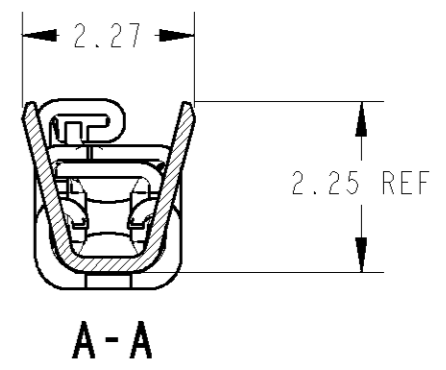

I. APPLICATOR FEED: 8mm
 I. アプリケーター送りピッチ: 8mm

BRASS PLAIN	COPPER ALLOY PRE-TIN	1318329-1
CONTACT FERRULE コンタクトフェルール	CONTACT BODY コンタクトボディ	AMP PART NUMBER
MATERIAL / FINISH 材料 / 仕上		

WIRE RANGE 包合電線断面積	0.5~0.85 mm ²	INSULATION DIA 被覆外径	φ1.25~1.9
-----------------------	--------------------------	------------------------	-----------

THIS DRAWING IS A CONTROLLED DOCUMENT FOR TYCO ELECTRONICS CORPORATION. IT IS SUBJECT TO CHANGE AND THE CONTROLLING ENGINEERING ORGANIZATION SHOULD BE CONTACTED FOR THE LATEST REVISION.		DWN	Y. FUJIWARA	180CT99	Tyco Electronics JAPAN G.K. Kawasaki, Japan
DIMENSIONS: mm		CHK	K. ODA	190CT99	
TOLERANCES UNLESS OTHERWISE SPECIFIED: 一般公差 = ± 0.2		APVD	K. ODA	190CT99	
0 PLC ± 1 PLC ±0.1 2 PLC ±0.05 3 PLC ±0.025 4 PLC ±0.0001 ANGLES ±1.00'		PRODUCT SPEC	NAME		
MATERIAL: COPPER ALLOY		FINISH: SEE TABLE	114-5278		REC CONTACT ASSY M RANGE CLEAN BODY 025 CONNECTOR
CUSTOMER DRAWING		WEIGHT: 0.23g	SIZE: A3	CAGE CODE: 00779	DRAWING NO: C=1318329
		SCALE: 10:1	SHEET 1 OF 1		REV C