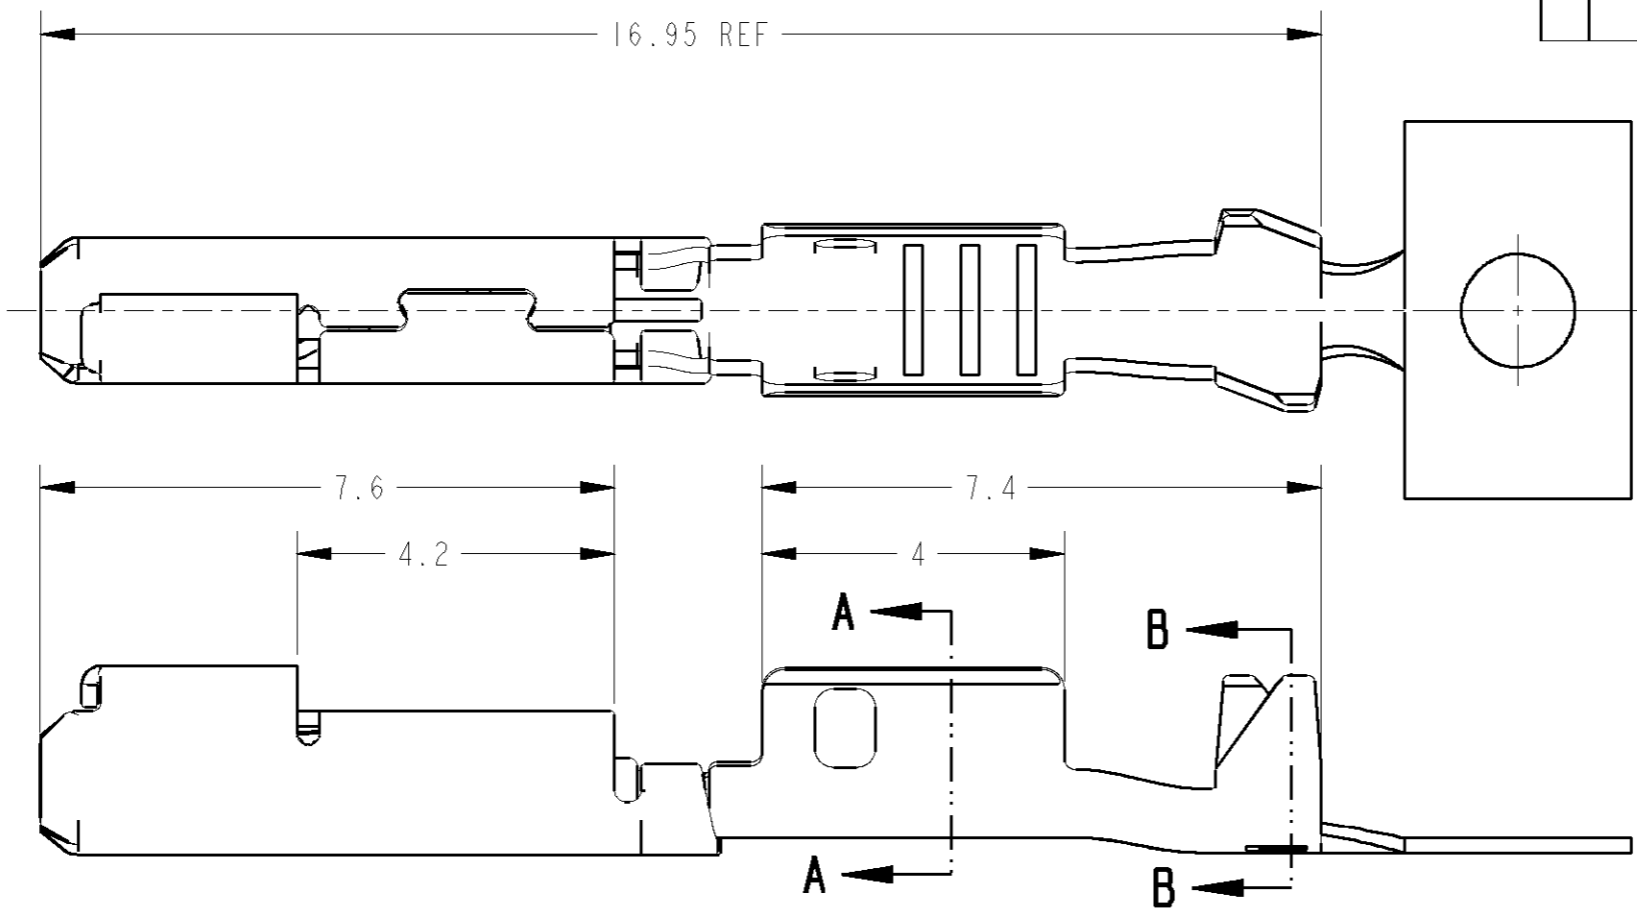

I. APPLICATOR FEED: 8mm
 I. アプリケーター送りピッチ: 8mm

BRASS PLAIN	COPPER ALLOY PRE-TIN	1318329-1
CONTACT FERRULE コンタクトフェルール	CONTACT BODY コンタクトボディ	AMP PART NUMBER
MATERIAL / FINISH 材料 / 仕上		

WIRE RANGE 包合電線断面積	0.5~0.85 mm ²	INSULATION DIA 被覆外径	φ1.25~1.9
-----------------------	--------------------------	------------------------	-----------

THIS DRAWING IS A CONTROLLED DOCUMENT FOR TYCO ELECTRONICS CORPORATION. IT IS SUBJECT TO CHANGE AND THE CONTROLLING ENGINEERING ORGANIZATION SHOULD BE CONTACTED FOR THE LATEST REVISION.		DWN	Y. FUJIWARA	180CT99	Tyco Electronics JAPAN G.K. Kawasaki, Japan
DIMENSIONS: mm		CHK	K. ODA	190CT99	
TOLERANCES UNLESS OTHERWISE SPECIFIED: 一般公差 = ± 0.2		APVD	K. ODA	190CT99	
0 PLC ± 1 PLC ±0.1 2 PLC ±0.05 3 PLC ±0.025 4 PLC ±0.0001 ANGLES ±1.00'		PRODUCT SPEC	NAME		
MATERIAL: COPPER ALLOY		FINISH: SEE TABLE	114-5278		REC CONTACT ASSY M RANGE CLEAN BODY 025 CONNECTOR
CUSTOMER DRAWING		WEIGHT: 0.23g	SIZE: A3	CAGE CODE: 00779	DRAWING NO: C=1318329
		SCALE: 10:1	SHEET 1 OF 1		REV C