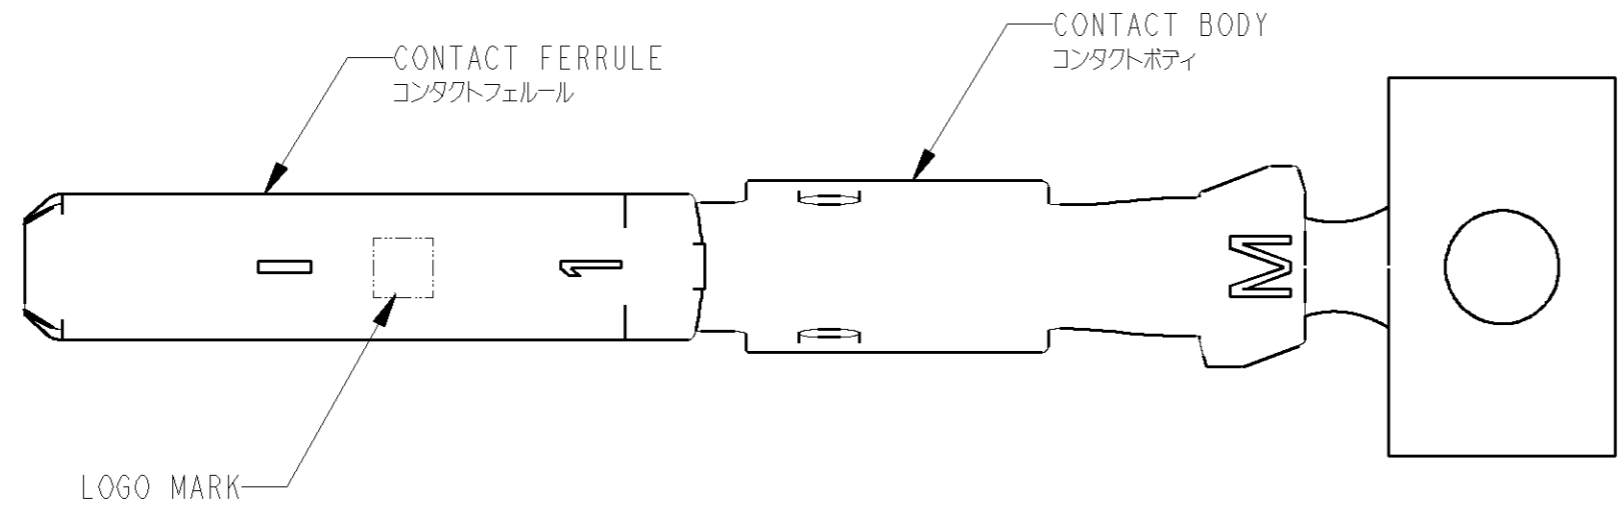

I. APPLICATOR FEED: 8mm
 I. アプリケーター送りピッチ: 8mm

BRASS PLAIN	COPPER ALLOY PRE-TIN	1318329-1
CONTACT FERRULE コンタクトフェルール	CONTACT BODY コンタクトボディ	AMP PART NUMBER
MATERIAL / FINISH 材料 / 仕上		

WIRE RANGE 包合電線断面積	0.5~0.85 mm ²	INSULATION DIA 被覆外径	φ1.25~1.9
-----------------------	--------------------------	------------------------	-----------

THIS DRAWING IS A CONTROLLED DOCUMENT FOR TYCO ELECTRONICS CORPORATION. IT IS SUBJECT TO CHANGE AND THE CONTROLLING ENGINEERING ORGANIZATION SHOULD BE CONTACTED FOR THE LATEST REVISION.		DWN	Y. FUJIWARA	180CT99	Tyco Electronics JAPAN G.K. Kawasaki, Japan
DIMENSIONS: mm		CHK	K. ODA	190CT99	
TOLERANCES UNLESS OTHERWISE SPECIFIED: 一般公差 = ± 0.2		APVD	K. ODA	190CT99	
0 PLC ± 1 PLC ±0.1 2 PLC ±0.05 3 PLC ±0.025 4 PLC ±0.0001 ANGLES ±1.00'		PRODUCT SPEC	NAME		
MATERIAL: COPPER ALLOY		FINISH: SEE TABLE	114-5278		REC CONTACT ASSY M RANGE CLEAN BODY 025 CONNECTOR
CUSTOMER DRAWING		WEIGHT: 0.23g	SIZE: A3	CAGE CODE: 00779	DRAWING NO: C=1318329
		SCALE: 10:1	SHEET 1 OF 1		REV C