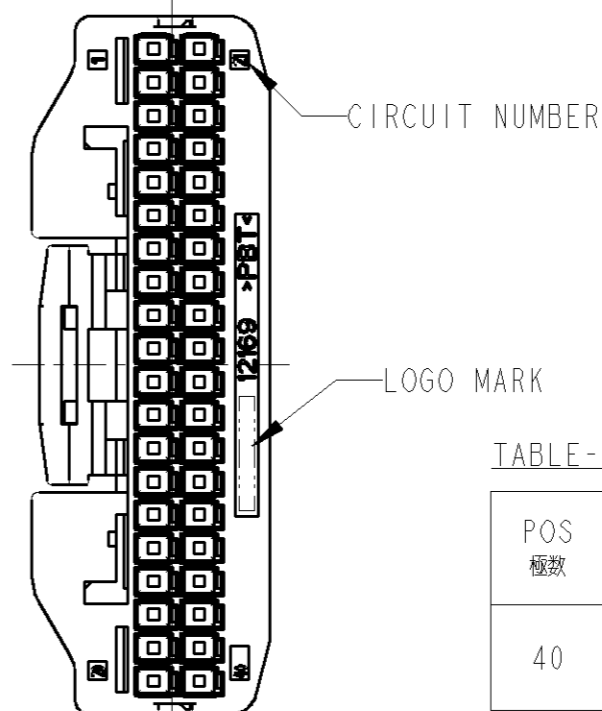

TABLE-1

POS 極数	CAP ASSEMBLY PART NO キャップ 型番	MOUNT TYPE 取付種類
40	1318384	H TYPE
	1376113	V-TYPE

TABLE-2

SIGNAL	TERMINAL NO 端子型番	APPLICABLE WIRE RANGE 適用電線
025	TIN	1123343-1
	SELECTIVE GOLD	1123343-2

1. RETAINER SHOULD BE SET TO THE PRE- ASSEMBLY POSITION WITHIN THE PLUG HOUSING WHEN SHIPPED TO THE CUSTOMER
2. THE RETENTION LATCH OF THE RETAINER MUST BE OUT SIDE OF PLUG HOUSING WHEN PRE-ASSEMBLY
3. RETAINER RETENTION FORCE FROM HOUSING : 20N MIN
4. INSTRUCTION SHEET NO : 411-5928
5. PART NUMBER OF CAP HOUSING TO BE MATED : SEE TABLE -1
6. APPLIED TERMINAL : SEE TABLE -2