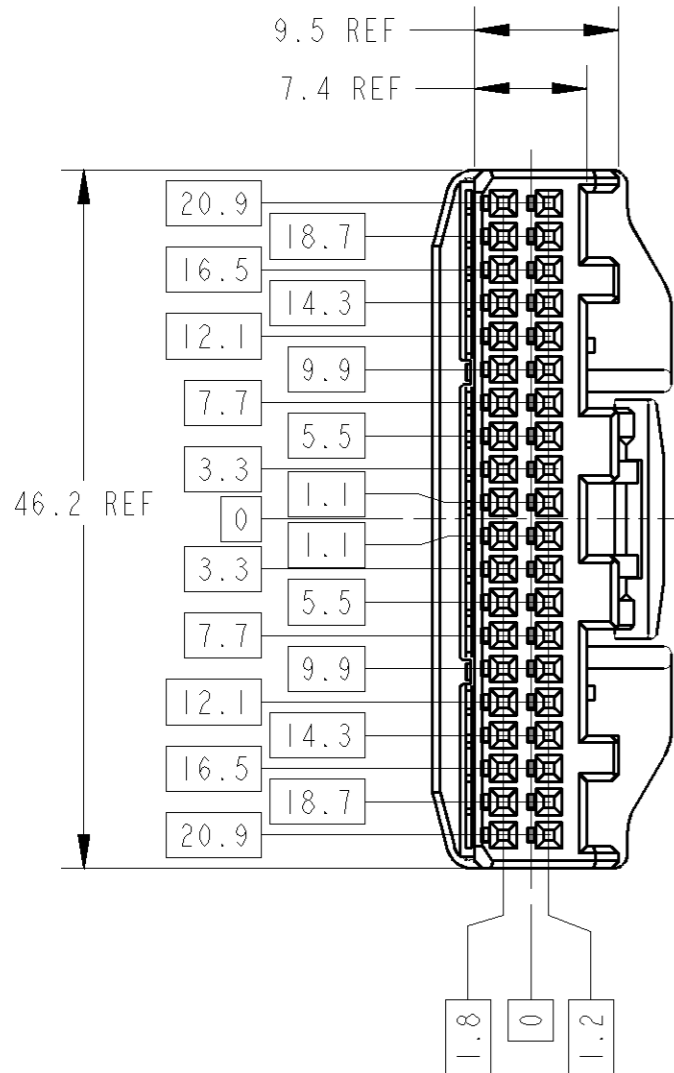

TABLE-1

POS 極数	CAP ASSEMBLY PART NO キャップ 型番	MOUNT TYPE 取付種類
40	1318384	H TYPE
	1376113	V-TYPE

TABLE-2

SIGNAL	TERMINAL NO 端子型番	APPLICABLE WIRE RANGE 適用電線
025	TIN	1123343-1
	SELECTIVE GOLD	1123343-2

1. RETAINER SHOULD BE SET TO THE PRE- ASSEMBLY POSITION WITHIN THE PLUG HOUSING WHEN SHIPPED TO THE CUSTOMER
2. THE RETENTION LATCH OF THE RETAINER MUST BE OUT SIDE OF PLUG HOUSING WHEN PRE-ASSEMBLY
3. RETAINER RETENTION FORCE FROM HOUSING : 20N MIN
4. INSTRUCTION SHEET NO : 411-5928
5. PART NUMBER OF CAP HOUSING TO BE MATED : SEE TABLE -1
6. APPLIED TERMINAL : SEE TABLE -2