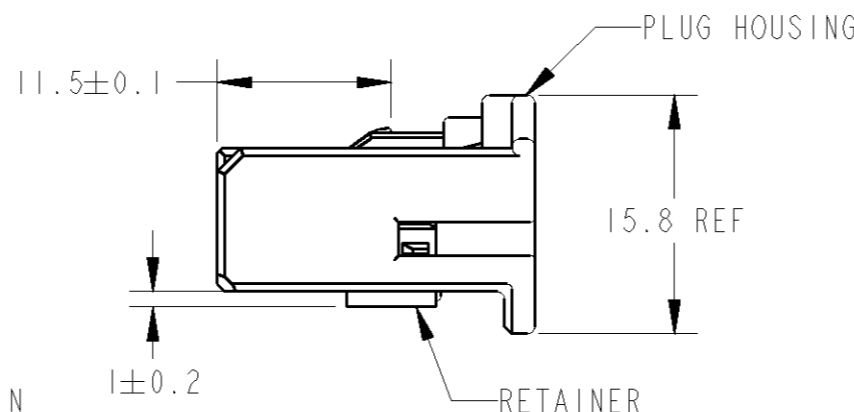

TABLE-1

POS 極数	CAP ASSEMBLY PART NO キャップ 型番	MOUNT TYPE 取付種類
40	1318384	H TYPE
	1376113	V-TYPE

TABLE-2

SIGNAL	TERMINAL NO 端子型番	APPLICABLE WIRE RANGE 適用電線
025	TIN	1123343-1
	SELECTIVE GOLD	1123343-2

1. RETAINER SHOULD BE SET TO THE PRE- ASSEMBLY POSITION WITHIN THE PLUG HOUSING WHEN SHIPPED TO THE CUSTOMER
2. THE RETENTION LATCH OF THE RETAINER MUST BE OUT SIDE OF PLUG HOUSING WHEN PRE-ASSEMBLY
3. RETAINER RETENTION FORCE FROM HOUSING : 20N MIN
4. INSTRUCTION SHEET NO : 411-5928
5. PART NUMBER OF CAP HOUSING TO BE MATED : SEE TABLE -1
6. APPLIED TERMINAL : SEE TABLE -2