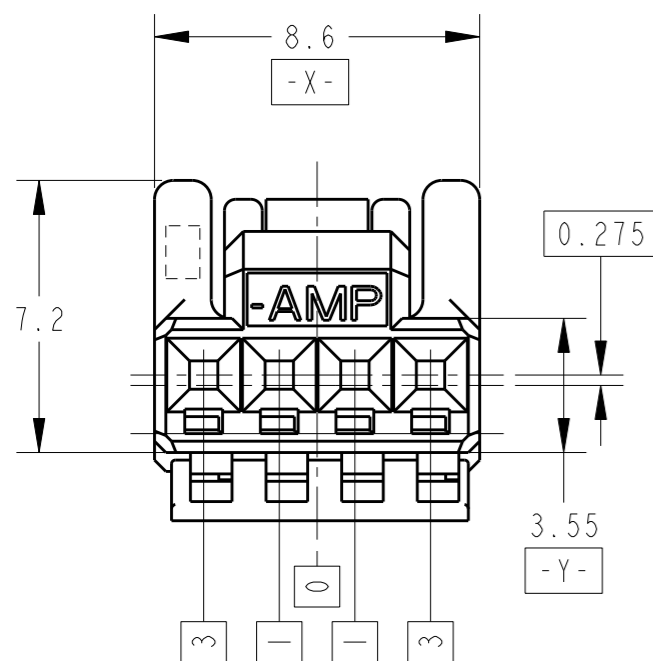

THIS DRAWING IS UNPUBLISHED.

RELEASED FOR PUBLICATION

20

© COPYRIGHT 20

ALL RIGHTS RESERVED.

LOC	DIST	REVISIONS						
		P	LTR	DESCRIPTION	ECN	DATE	DWN	APVD
J	-		A2	ADDED -3	ECR-15-017009	20NOV2015	TS	HY

1. INSTRUCTION SHEET ; 411-5933
2. DOUBLE LOCK SHOULD BE SET TO THE PRE-ASSEMBLY POSITION WITHIN THE PLUG HOUSING WHEN SHIPPED TO THE CUSTOMER.
3. APPLICABLE CAP HOUSING PN:1376515-1

1. 取扱説明書: 411-5933
2. ダブルロックは、仮係止状態で出荷される。
3. 嵌合相手型番: 1376515-1

NATURAL	1318620-3
BLACK	1318620-2
BLUE	1318620-1
COLOR	PART NUMBER

THIS DRAWING IS A CONTROLLED DOCUMENT.		DWN N. YASUDA 02SEP99	 TE Connectivity	
DIMENSIONS: 単位: 耗 mm		CHK N. SAI 02SEP99		
TOLERANCES UNLESS OTHERWISE SPECIFIED: 一般公差 一般公差 = ± 0.2		APVD N. SAI 02SEP99	NAME 025 4P PLUG HOUSING, ANCHOR HEIGHT SENSOR	
0-PLC ± 1-PLC ±0.1 2-PLC ±0.01 3-PLC ±0.001 4-PLC ±0.0001 ANGLES ±3'00"		PRODUCT SPEC 108-5675	SIZE A3	
MATERIAL 材料 PBT		APPLICATION SPEC 取付適用規格 114-5250	CAGE CODE 00779	DRAWING NO 番号 C-1318620
FINISH 仕上 BLACK		WEIGHT 0.65 g	RESTRICTED TO	
CUSTOMER DRAWING		SCALE 尺度 5:1	SHEET 1	OF 1
			REV A2	