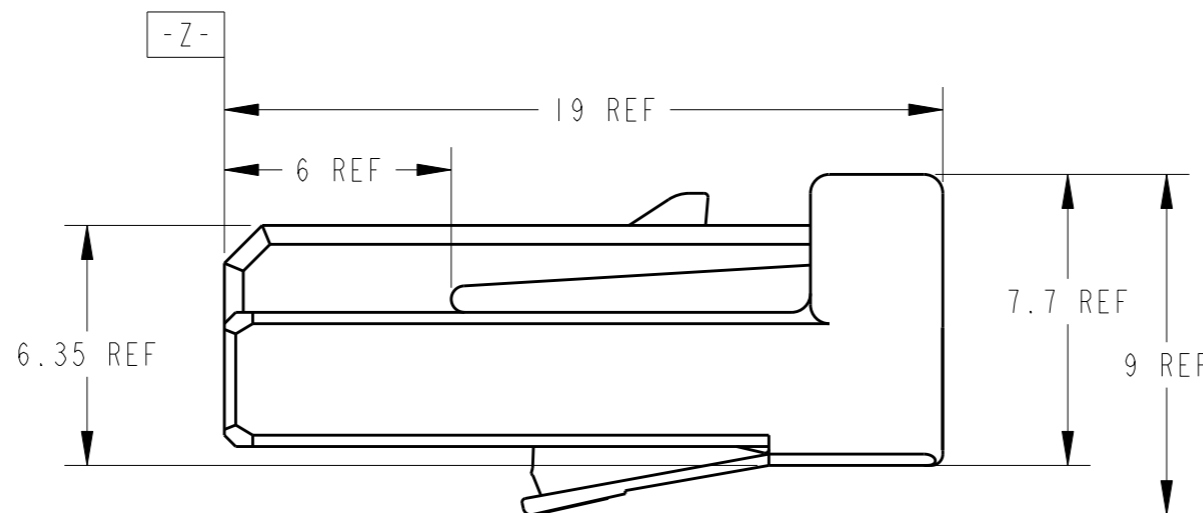

THIS DRAWING IS UNPUBLISHED.

RELEASED FOR PUBLICATION

20

© COPYRIGHT 20

ALL RIGHTS RESERVED.

LOC	DIST	REVISIONS						
		P	LTR	DESCRIPTION	ECN	DATE	DWN	APVD
J	-		A2	ADDED -3	ECR-15-017009	20NOV2015	TS	HY

1. INSTRUCTION SHEET ; 411-5933
2. DOUBLE LOCK SHOULD BE SET TO THE PRE-ASSEMBLY POSITION WITHIN THE PLUG HOUSING WHEN SHIPPED TO THE CUSTOMER.
3. APPLICABLE CAP HOUSING PN:1376515-1

1. 取扱説明書: 411-5933
2. ダブルロックは、仮係止状態で出荷される。
3. 嵌合相手型番: 1376515-1

NATURAL	1318620-3
BLACK	1318620-2
BLUE	1318620-1
COLOR	PART NUMBER

THIS DRAWING IS A CONTROLLED DOCUMENT.		DWN N. YASUDA 02SEP99	 TE Connectivity	
DIMENSIONS: 単位: 耗 mm		CHK N. SAI 02SEP99		
TOLERANCES UNLESS OTHERWISE SPECIFIED: 一般公差 一般公差 = ± 0.2		APVD N. SAI 02SEP99	NAME 025 4P PLUG HOUSING, ANCHOR HEIGHT SENSOR	
0-PLC ± 1-PLC ±0.1 2-PLC ±0.01 3-PLC ±0.001 4-PLC ±0.0001 ANGLES ±3'00"		PRODUCT SPEC 108-5675	SIZE A3	
MATERIAL 材料 PBT		APPLICATION SPEC 取付適用規格 114-5250	CAGE CODE 00779	DRAWING NO 番号 C-1318620
FINISH 仕上 BLACK		WEIGHT 0.65 g	RESTRICTED TO	
CUSTOMER DRAWING		SCALE 尺度 5:1	SHEET 1	OF 1
			REV A2	